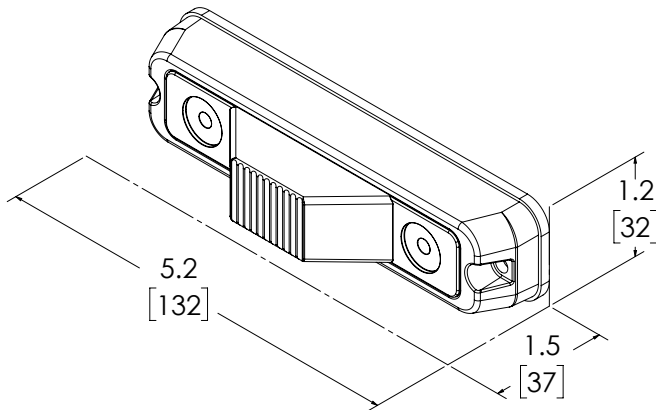

M180™ SERIES MULTI-MOUNT

The M180™ combines three lights into one compact device making it one of the most versatile lights offered in the exterior lighting product line. It casts 180° of single- or dual-color light and its low-profile design allows for multiple surface mounting options. Features include a custom bracket for all pursuit vehicles, dozens of flash patterns, puddle light, takedown lightheads and a sync function with Chase™, MR6 and Mega Thin™ exterior lights.

VOLTS AMPS	12-24V 1.3A (single-color), 1.4A (dual-color)
DIMS	1.2" H x 5.1" L x 1.4"D 30mm H x 130mm L x 37mm D
MOUNTING HOLE SPACING	4.74" 121mm
FLASH PATTERNS	29 (single-color), 69 (dual-color)
CERTS	CLASS I (SAE J595, SAE J845), CA T13, ECE REG 65, R10, IP67, RoHS
DETAILS	<ul style="list-style-type: none"> • 3-in-1 light: Intersection light, a takedown light, and a ground light • Sync-capable with XTP, Mega Thin™, Chase™, MR6, MICROPAK, CD5051, HB12PAK and CD9215 • Brackets included for surface mount, edge mount with 30-degree adjustable pivoting
REPLACE	"_" with A = Amber, B = Blue, G = Green, R = Red, W = White