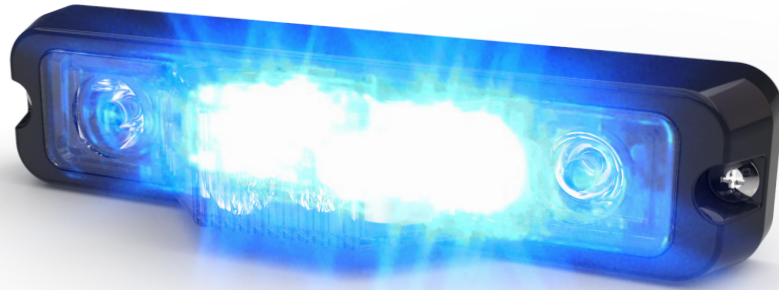

M180™ SERIES MULTI-MOUNT

The M180™ combines three lights into one compact device making it one of the most versatile lights offered in the exterior lighting product line. It casts 180° of single- or dual-color light and its low-profile design allows for multiple surface mounting options. Features include a custom bracket for all pursuit vehicles, dozens of flash patterns, puddle light, takedown lightheads and a sync function with Chase™, MR6 and Mega Thin™ exterior lights.

VOLTS AMPS	12-24V 1.3A (single-color), 1.4A (dual-color)
DIMS	1.2" H x 5.1" L x 1.4"D 30mm H x 130mm L x 37mm D
MOUNTING HOLE SPACING	4.74" 121mm
FLASH PATTERNS	29 (single-color), 69 (dual-color)
CERTS	CLASS I (SAE J595, SAE J845), CA T13, ECE REG 65, R10, IP67, RoHS
DETAILS	<ul style="list-style-type: none"> • 3-in-1 light: Intersection light, a takedown light, and a ground light • Sync-capable with XTP, Mega Thin™, Chase™, MR6, MICROPAK, CD5051, HB12PAK and CD9215 • Brackets included for surface mount, edge mount with 30-degree adjustable pivoting
REPLACE	"_" with A = Amber, B = Blue, G = Green, R = Red, W = White