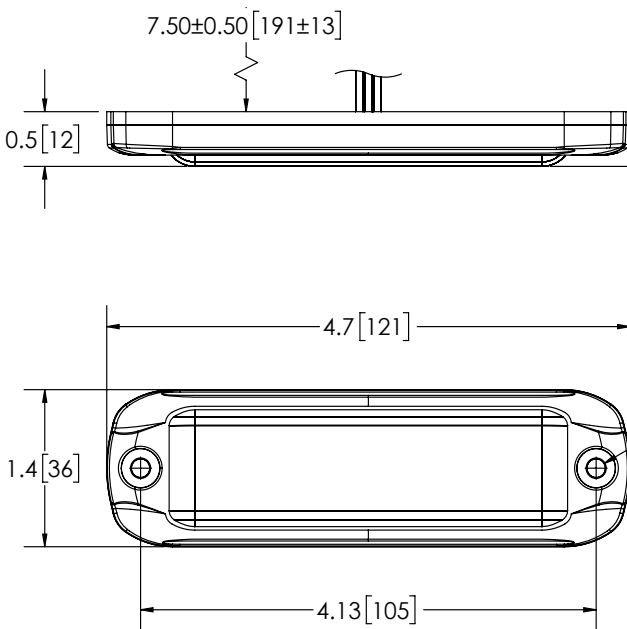

MEGA THIN™ SERIES

SURFACE MOUNT

CD3802BW-S

The Mega Thin™ exterior warning light has a sleek, low-profile design 25% thinner than previous models allowing for easy installation in compact and discrete locations on emergency vehicles. This versatile LED warning light delivers bright, powerful off-angle performance with curved end optics making first responders more visible in route and on scene. The Mega Thin™ has a variety of industry-standard flash patterns, phase 1 and 2 syncing, is sync-capable with other Code 3 warning lights and features a smoked lens option for unmarked or undercover police vehicles.

VOLTS AMPS	12-24V 0.76A (single-color), 0.73A (dual-color), 0.88A (tri-color)
DIMS	1.4" H x 4.75" L x 0.37" D 36mm H x 121mm L x 9mm D
MOUNTING HOLE SPACING	4.13" 105mm
FLASH PATTERNS	29 (single-color), 69 (dual-color), 135 (tri-color)
CERTS	[CLASS I (SAE J595) excludes CD3802RBW-S], [CLASS II (SAE J595) CD3802RBW-S only], CA T13 (A, R & B only), IP67, IP69K, NFPA, RoHS, R10 (excludes CD3802RBW-S), R65 (excludes tri-color)

- DETAILS**
- Sleek, low-profile design that allows for easy installation in a variety of locations
 - 25% thinner than previous models
 - Delivers a bright, powerful off-angle performance with curved end optics
 - Clear lens with 6 single-color, 12 dual-color and 18 tri-color LEDs or smoked lens with 18 tri-color LEDs
 - Sync-capable with XTP, Chase™, MR6, M180™, MICROPAK, CD5051, HB12PAK and CD9215
 - Multiple flash patterns with phase 1 and phase 2 syncing capabilities
 - Aluminum housing and polycarbonate lens