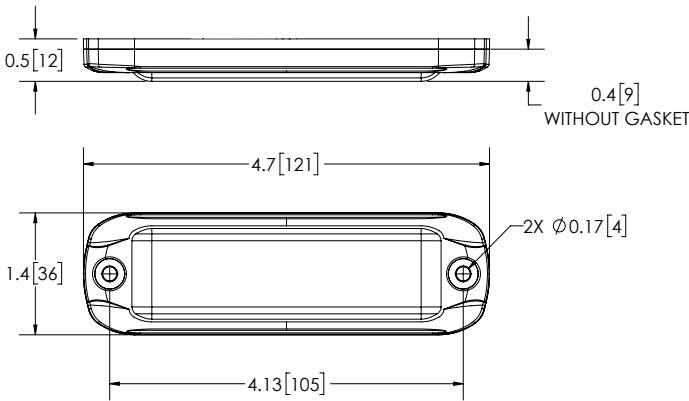

## MEGA THIN™ SERIES SURFACE MOUNT

CD3802RW

The Mega Thin™ Series exterior LED warning light has an ultra-thin profile and durable construction to resist moisture and corrosion. Designed for emergency vehicles, it provides bright, off-angle performance with curved optics for better visibility. Phase 1 and 2 syncing and compatibility with other Code 3 lights increase versatility. Its surface mount design allows easy installation and the smoked lens option offers discretion for unmarked vehicles.

VOLTS   AMPS	12-24V   0.76A (single-color), 0.73A (dual-color), 0.88A (tri-color)
DIMS	.4" H x 4.75" L x 0.37" D   36mm H x 121mm L x 9mm D
MOUNTING HOLE SPACING	4.13"   105mm
FLASH PATTERNS	29 (single-color), 69 (dual-color), 135 (tri-color)
CERTS	[CLASS I (SAE J595) excludes CD3802RBW-S], [CLASS II (SAE J595) CD3802RBW-S only], CA T13 (A, R & B only), IP67, IP69K, NFPA, RoHS, R10 (excludes CD3802RBW-S), R65 (excludes tri-color), REACH
DETAILS	<ul style="list-style-type: none"> <li>Sleek, low-profile design that allow for easy installation in a variety of locations</li> <li>Delivers a bright, powerful off-angle performance with curved end optics</li> <li>Sync-capable with XTP, Chase™, MR6, M180™, MICROPAK, CD5051, HB12PAK and CD9215</li> <li>Multiple flash patterns with phase 1 and phase 2 syncing</li> <li>Aluminum housing and polycarbonate lens</li> </ul>