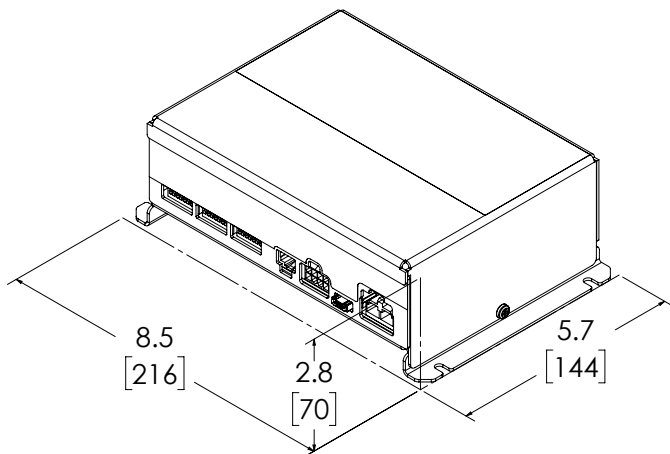

BANSHEE® SIREN AMP

AMPLIFIER SIREN SYSTEM WITH
DUAL TONE AND LOW FREQUENCY

The Banshee® is the only siren amplifier system with eight dual tones, three low-frequency tones, electronic air horn and additional built-in specialty tones. It works with any siren system on the market; retrofit to any emergency vehicle. Features include unique command alert, yelp stop tones and universal dual tones. Operate the electronic air horn independently of the primary siren or while the primary siren is engaged.

VOLTS	12V
WATTS	100W / 200W
DIMS	2.8" H x 8.5" L x 5.7" D 71mm H x 216mm L x 145mm D
CERTS	J1849, CA T13, R10
DETAILS	<ul style="list-style-type: none"> ▪ A secondary siren amplifier with the ability to upgrade your system with dual and low frequency siren tones ▪ Eight universal-dual tones (Wail, Yelp, Hyper-Yelp 1, Hyper-Yelp 2, Hi-Lo 1, Hi-Lo 2, Hyper-Lo 1, Hyper Lo 2) ▪ Three low-frequency tones (synchronized 1/2 frequency, low frequency Yelp, and low frequency Wail) ▪ Special tones for specific emergency situations that call for added attention ▪ Compatible with any siren system already on the market ▪ C3100 speaker is capable of producing low frequency tones