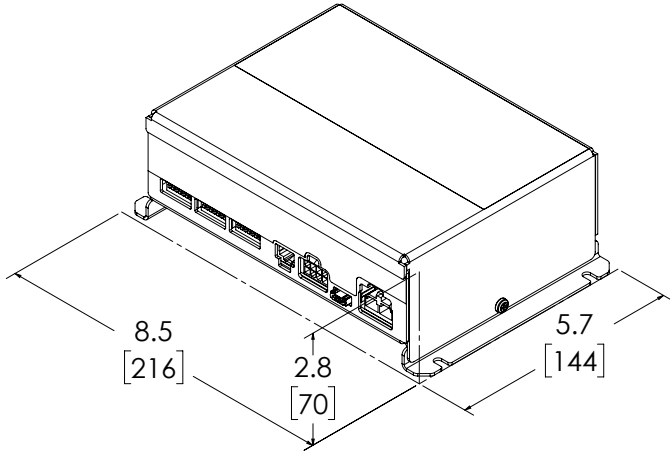

BANSHEE® SIREN AMP

AMPLIFIER SIREN SYSTEM WITH
DUAL TONE AND LOW FREQUENCY

The Banshee® is the only siren amplifier system with eight dual tones, three low-frequency tones, electronic air horn and additional built-in specialty tones. It works with any siren system on the market; retrofit to any emergency vehicle. Features include unique command alert, yelp stop tones and universal dual tones. Operate the electronic air horn independently of the primary siren or while the primary siren is engaged.

VOLTS	12V
WATTS	100W / 200W
DIMS	2.8" H x 8.5" L x 5.7" D 71mm H x 216mm L x 145mm D
CERTS	J1849, CA T13, R10

DETAILS	<ul style="list-style-type: none"> ▪ A secondary siren amplifier with the ability to upgrade your system with dual and low frequency siren tones ▪ Eight universal-dual tones (Wail, Yelp, Hyper-Yelp 1, Hyper-Yelp 2, Hi-Lo 1, Hi-Lo 2, Hyper-Lo 1, Hyper Lo 2) ▪ Three low-frequency tones (synchronized 1/2 frequency, low frequency Yelp, and low frequency Wail) ▪ Special tones for specific emergency situations that call for added attention ▪ Compatible with any siren system already on the market ▪ C3100 speaker is capable of producing low frequency tones
---------	--