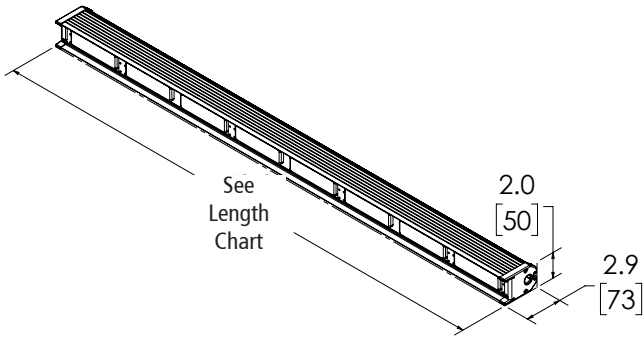

## TORUS™ NARROWSTIK™ SERIES

TRAFFIC DIRECTING AND WARNING

NASLTS839RB

Control Head  
Included  
(NASLCH2)

The Torus™ Narrowstik™ features advanced LED technology that reduces glare and maximizes light output. The multifunctional device can be mounted on interior or exterior surfaces and it is available in five lengths to suit multiple applications. With single- or split-color models, it offers 13 flash patterns along with a dimming function to accommodate various operational and ambient lighting conditions.

VOLTS	12V
DIMS	2" H x 2.9" D   51mm H x 74mm D
FLASH PATTERNS	13
CERTS	CLASS I (SAE J595), CA T13

- DETAILS
- \*\*SP = split
  - Economical, yet advanced, the NarrowStik provides extraordinary visibility allowing approaching traffic extra time to move over or slow down
  - Weather-protected for interior and exterior use
  - Dim mode (reduces light intensity)

REPLACE " \_ \_ " with "35" or "50" = length in feet of desired cable

MODEL	LENGTH	CABLE LENGTH	LIGHTHEAD	ILLUMINATION COLORS
NASLTS539	40.5"   1029mm	18'	5, Single	A
NASLTS547	47"   1194mm	18'	5, Single	A
NASLTS54735	47"   1194mm	35'	5, Single	A
NASLTS53950	40.5"   1029mm	50'	5, Single	A
NASLTS54750	47"   1194mm	50'	5, Single	A
NASLTS630	30"   762mm	18'	6, Single	A
NASLTS839	40.5"   1029mm	18'	8, Single	A
NASLTS839RB	40.5"   1029mm	18'	8, Single	RAAB (ends are red & blue)
NASLTS839RR	40.5"   1029mm	18'	8, Single	RAAR (ends are red)
NASLTS839_ _	40.5"   1029mm	*	8, Single	A
NASLTS847	47"   1194mm	18'	8, Single	A
NASLTS847_ _	47"   1194mm	*	8, Single	A
NASLTS6SP**	(2) 16"   406mm	18'	6, Single	AA (split)
NASLTS6SP35	(2) 16"   406mm	35'	6, Single	AA (split)
NASLTS8SP**	(2) 24"   610mm	18'	8, Single	AA (split)