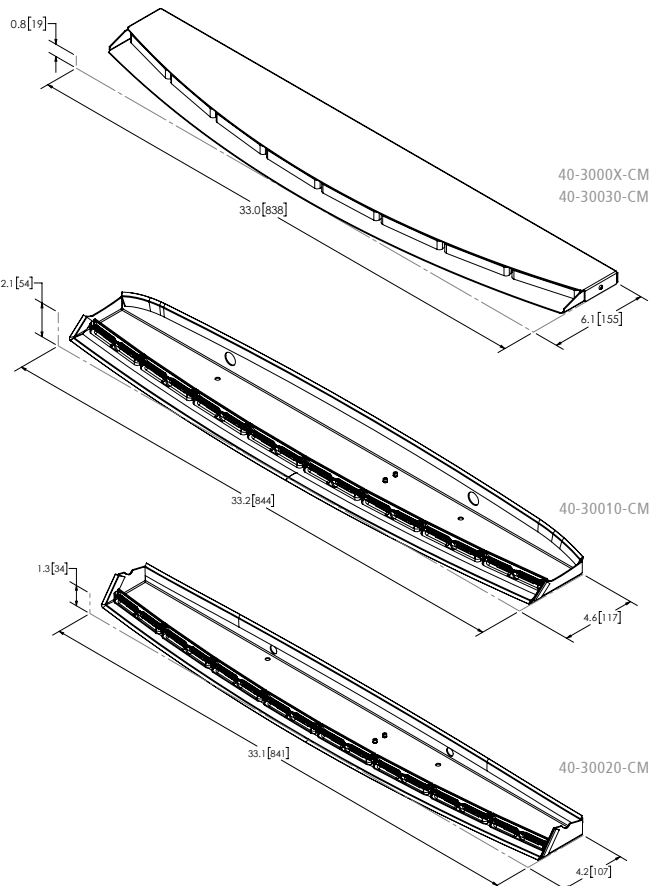

THIN WINGMAN™ - MATRIX® ENABLED REAR WINDOW MOUNTED INTERIOR LIGHT

40-30002-CM

The Thin WingMan™ Matrix® is powered by time-tested LED lighthead and features custom-shaped housing to fit tightly in the rear window of a PIU, Tahoe, or Durango. The compact design removes flash-back allowing the driver to stay focused and attentive. When the unit is inactive, it is virtually undetectable from outside of the vehicle. The tri-color LED lighthead can be customized with the Matrix software to produce an unlimited amount of flash patterns that can be synchronized across vehicles. Each unit comes with a simple to install CAT5 cable and power/ground cable, and a five-year warranty.

| | |
|----------------|---|
| VOLTS AMPS | 12-24V 6.8A |
| DIMS | Dimensions vary based on model number |
| FLASH PATTERNS | Unlimited |
| CERTS | CLASS I (SAE J595), CA T13 (excludes B) |
| DETAILS | <ul style="list-style-type: none"> • Dual- or tri-color lighthead • Minimal flashback • No drilling required for mounting • Contoured for installation against the rear interior windshield • Compact size is ideal for covert applications • Flash patterns synchronize with the rest of the vehicle |