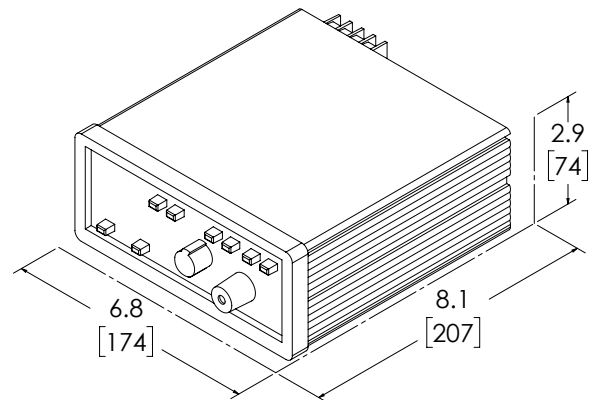

SIRENS & SPEAKERS

MASTERCOM™ B Electric Air Horn

The Mastercom™ B has a siren tone selection at the touch of a button. Features include instant on, adjustable backlighting, insertable legends for light controls, selectable hit-n-go or horn-ring scroll mode, mounting bail, automatic short circuit protection, and is Banshee® siren amp compatible for additional features.

Model

PART NO.	CONTROLLER
3892	Siren Control and Hardwire Mic Jack
3892L6S	Full Feature Lighting and Siren Control

Features and Benefits

- 12 VDC
- 100W/200W
- Instant on
- Adjustable backlighting
- Insertable legends for light controls
- Selectable hit & go or horn ring scroll modes
- Mounting bail
- Automatic short circuit protection
- Banshee siren amp compatible for additional features