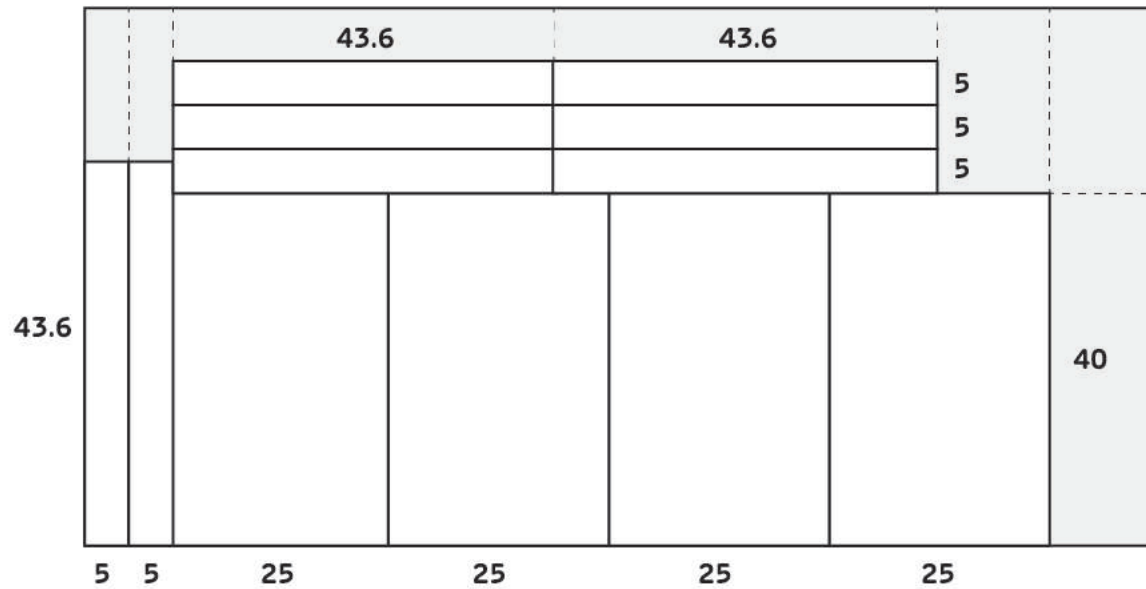

Multiplex underlayment 122x61cm 18mm  
Bak

Schaafplat vuren 18x44mm 210cm