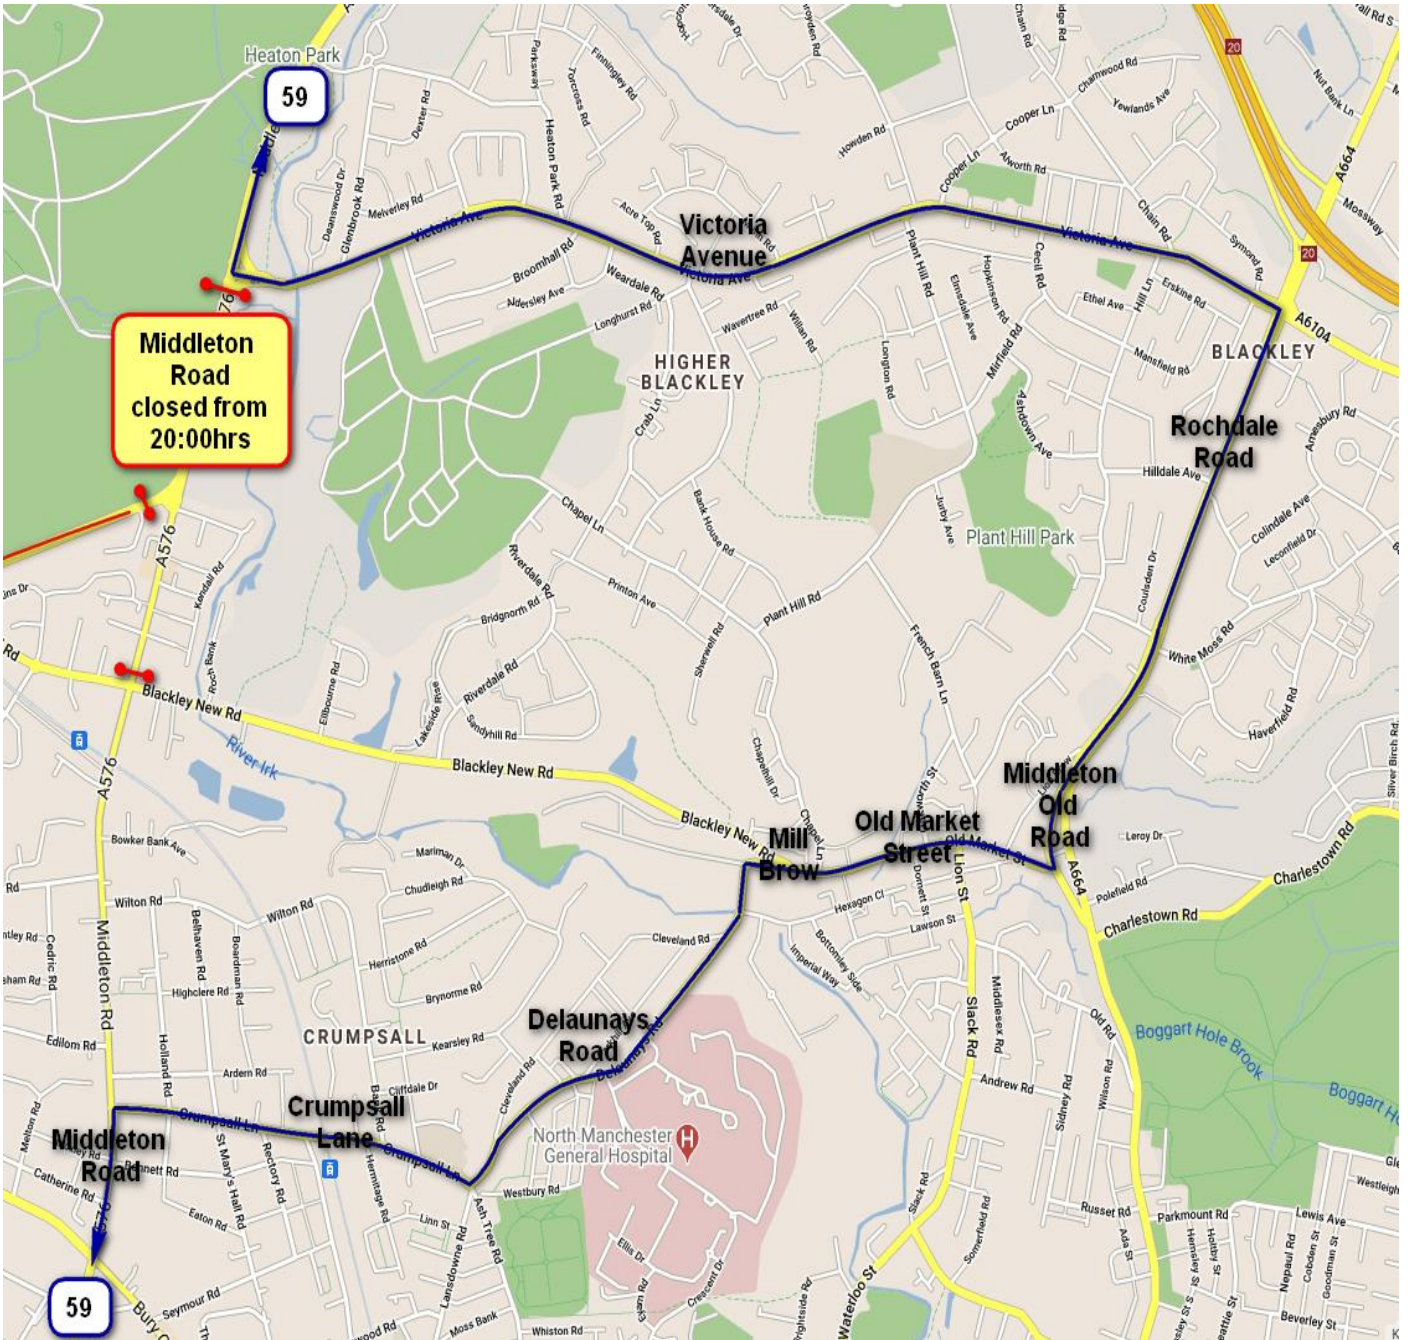

Various road closures will be in place around Heaton Park during the Parklife event.

- Sholes Lane, Prestwich
- Meade Hill Road, Prestwich
- Whittaker Lane, Prestwich
- Polefield Road, Prestwich
- St Margaret's Road, Prestwich
- Middleton Road, Blackley
- Blackley New Road, Blackley will have a soft road closure in place.

Services affected 41 59 66 94 135

SERVICE	Operator	FROM	TO	DIVERSION DETAILS
41	GNW	Middleton	Sale	Normal route Plant Hill Road, LEFT Chapel Lane, RIGHT Mill Brow, AHEAD Delaunays Road, LEFT Crumpsall Way to resume normal route at N.M.G.H.
41	GNW	Sale	Middleton	Normal route N.M.G.H, RIGHT Delaunays Road, AHEAD Mill Brow, LEFT Chapel Lane, RIGHT Plant Hill Road to resume normal route.
59	FM	Manchester	Oldham / Mumps	Normal route Middleton Road, RIGHT Crumpsall Lane, LEFT Delaunays Road, AHEAD Mill Brow, AHEAD Old Market Street, LEFT Middleton Old Road, LEFT Rochdale Road, LEFT Victoria Avenue, RIGHT Middleton Road to resume normal route.
59	FM	Oldham / Mumps	Manchester	Normal route Middleton Road, LEFT Victoria Avenue, RIGHT Rochdale Road, RIGHT Middleton Old Road, RIGHT Old Market Street, AHEAD Mill Brow, AHEAD Delaunays Road, RIGHT Crumpsall Lane, LEFT Middleton Road to resume normal route.
135	GNW	Manchester	Bury	Normal route Bury Old Road, LEFT Singleton Road, RIGHT Bury New

				Road, 2 nd EXIT at roundabout to resume normal route.
135	GNW	Bury	Manchester	Normal route Bury New Road [omitting Bury Old Road] AHEAD Bury New Road, LEFT Singleton Road, RIGHT Bury Old Road to resume normal route.