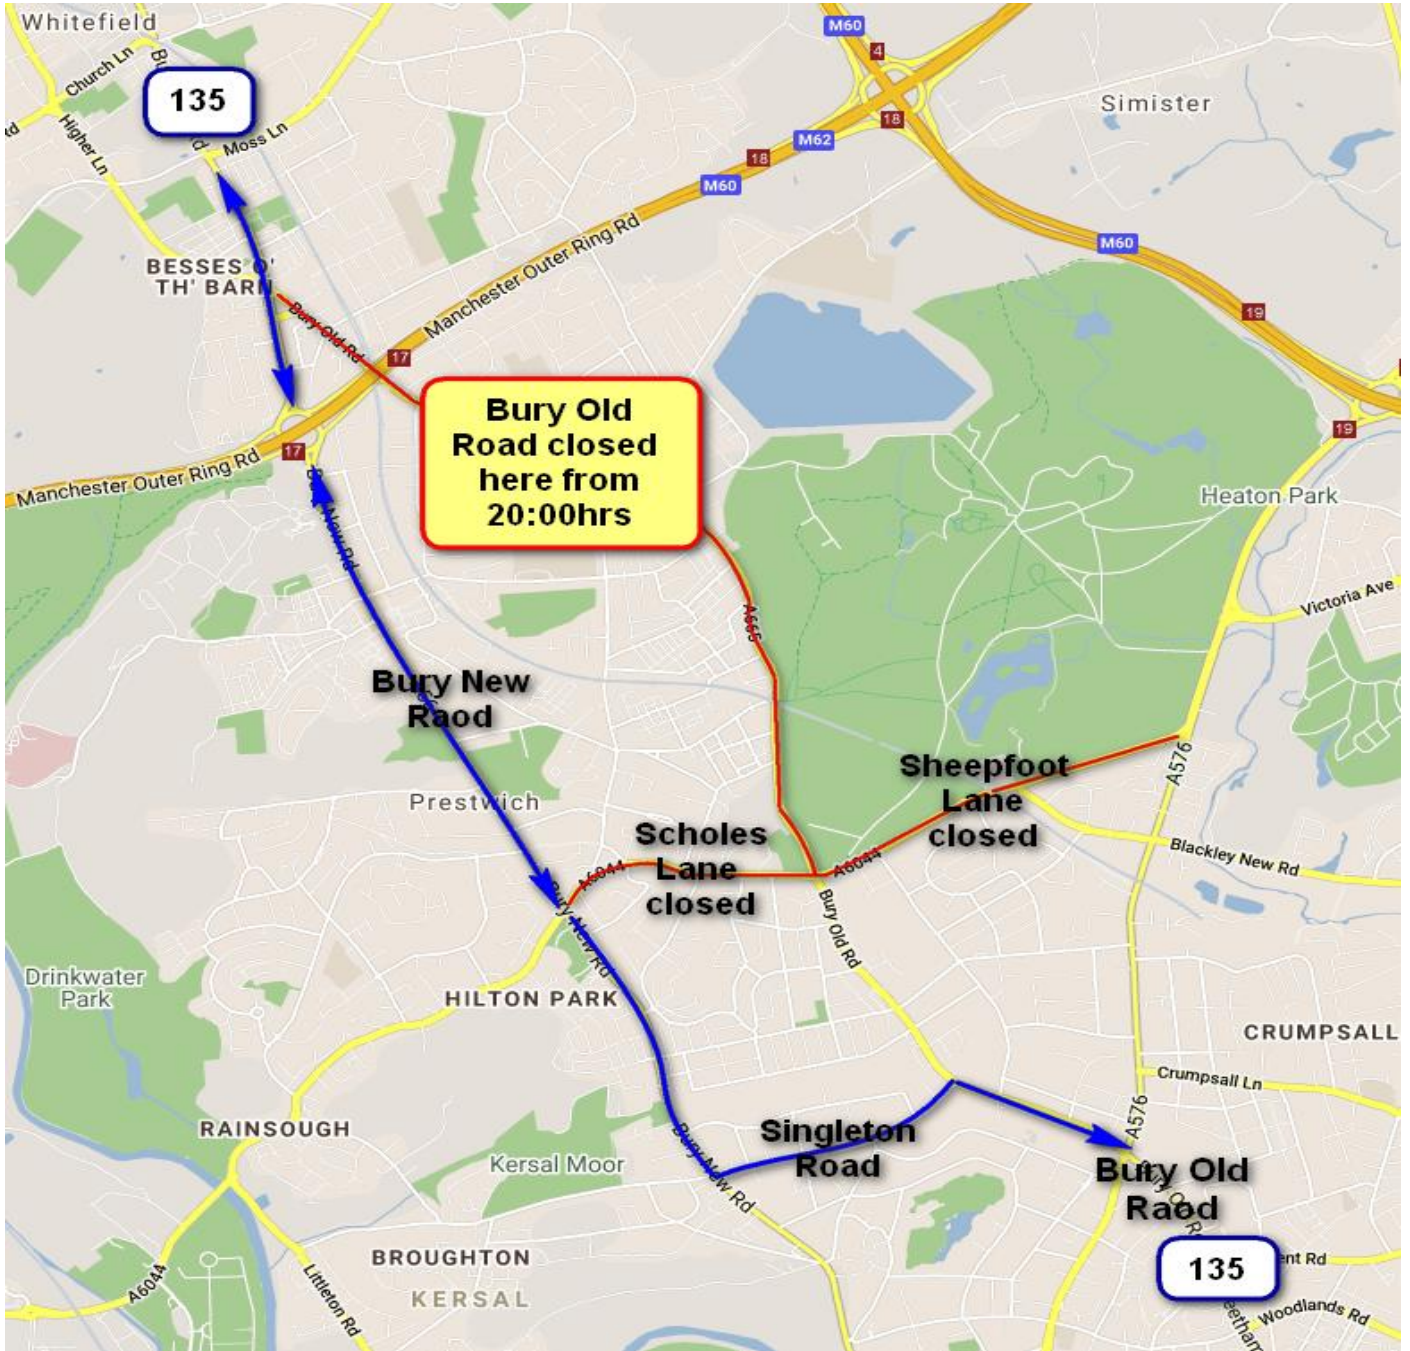

PARKLIFE FESTIVAL
SATURDAY 11TH SEPTEMBER & SUNDAY 12TH SEPTEMBER 2021
HEATON PARK – MANCHESTER
BETWEEN 8pm to 1am

Due to the annual Parklife festival taking place at Heaton Park on the above dates. Bus diversions will commence from 20:00 until 01:00 on Saturday 11th September & Sunday 12th September 2021.

Various road closures will be in place around Heaton Park during the Parklife event.

- Sholes Lane, Prestwich
- Meade Hill Road, Prestwich
- Whittaker Lane, Prestwich
- Polefield Road, Prestwich
- St Margaret's Road, Prestwich
- Middleton Road, Blackley
- Blackley New Road, Blackley will have a soft road closure in place.

Services affected 41 59 66 94 135

SERVICE	Operator	FROM	TO	DIVERSION DETAILS
41	GNW	Middleton	Sale	Normal route Plant Hill Road, LEFT Chapel Lane, RIGHT Mill Brow, AHEAD Delaunays Road, LEFT Crumpsall Way to resume normal route at N.M.G.H.
41	GNW	Sale	Middleton	Normal route N.M.G.H, RIGHT Delaunays Road, AHEAD Mill Brow, LEFT Chapel Lane, RIGHT Plant Hill Road to resume normal route.
59	FM	Manchester	Oldham / Mumps	Normal route Middleton Road, RIGHT Crumpsall Lane, LEFT Delaunays Road, AHEAD Mill Brow, AHEAD Old Market Street, LEFT Middleton Old Road, LEFT Rochdale Road, LEFT Victoria Avenue, RIGHT Middleton Road to resume normal route.
59	FM	Oldham / Mumps	Manchester	Normal route Middleton Road, LEFT Victoria Avenue, RIGHT Rochdale Road, RIGHT Middleton Old Road, RIGHT Old Market Street, AHEAD Mill Brow, AHEAD Delaunays Road, RIGHT Crumpsall Lane, LEFT Middleton Road to resume normal route.
135	GNW	Manchester	Bury	Normal route Bury Old Road, LEFT Singleton Road, RIGHT Bury New

				Road, 2 nd EXIT at roundabout to resume normal route.
135	GNW	Bury	Manchester	Normal route Bury New Road [omitting Bury Old Road] AHEAD Bury New Road, LEFT Singleton Road, RIGHT Bury Old Road to resume normal route.