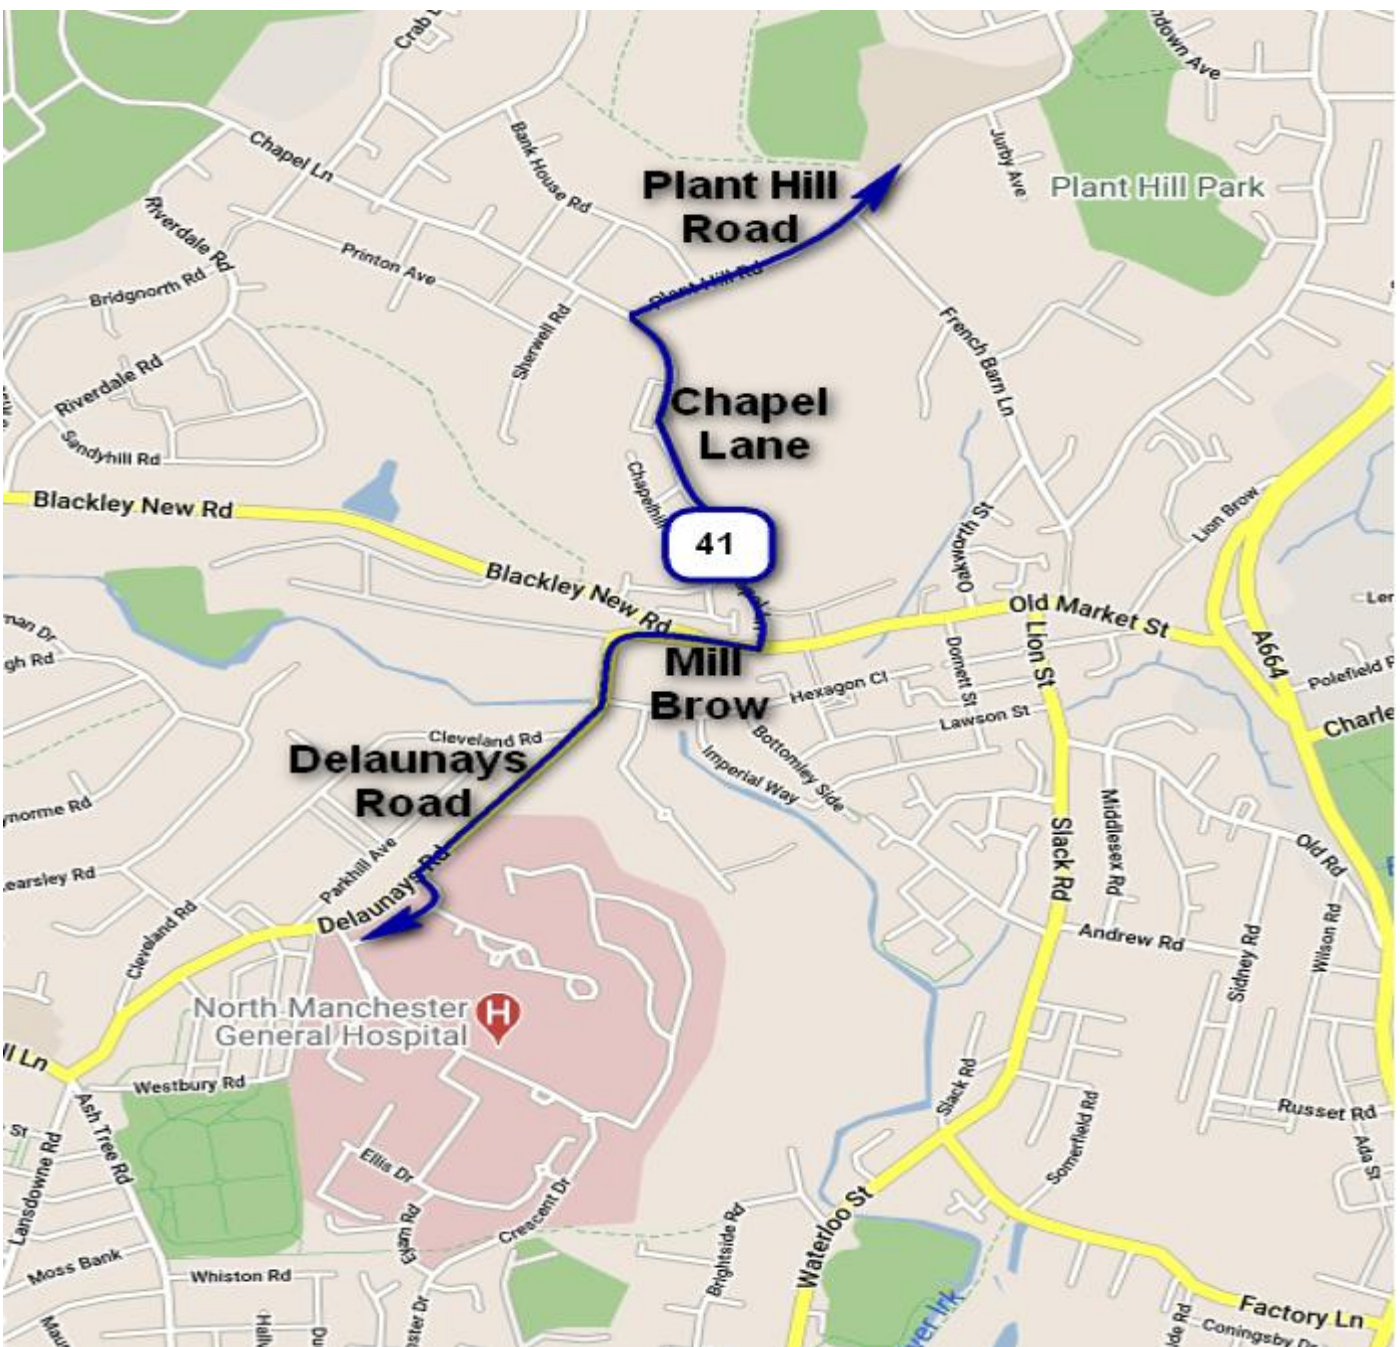

PARKLIFE FESTIVAL
SATURDAY 11TH SEPTEMBER & SUNDAY 12TH SEPTEMBER 2021
HEATON PARK – MANCHESTER
BETWEEN 8pm to 1am

Due to the annual Parklife festival taking place at Heaton Park on the above dates. Bus diversions will commence from 20:00 until 01:00 on Saturday 11th September & Sunday 12th September 2021.

Various road closures will be in place around Heaton Park during the Parklife event.

- Sholes Lane, Prestwich
- Meade Hill Road, Prestwich
- Whittaker Lane, Prestwich
- Polefield Road, Prestwich
- St Margaret's Road, Prestwich
- Middleton Road, Blackley
- Blackley New Road, Blackley will have a soft road closure in place.

Services affected 41 59 66 94 135

SERVICE	Operator	FROM	TO	DIVERSION DETAILS
41	GNW	Middleton	Sale	Normal route Plant Hill Road, LEFT Chapel Lane, RIGHT Mill Brow, AHEAD Delaunays Road, LEFT Crumpsall Way to resume normal route at N.M.G.H.
41	GNW	Sale	Middleton	Normal route N.M.G.H, RIGHT Delaunays Road, AHEAD Mill Brow, LEFT Chapel Lane, RIGHT Plant Hill Road to resume normal route.
59	FM	Manchester	Oldham / Mumps	Normal route Middleton Road, RIGHT Crumpsall Lane, LEFT Delaunays Road, AHEAD Mill Brow, AHEAD Old Market Street, LEFT Middleton Old Road, LEFT Rochdale Road, LEFT Victoria Avenue, RIGHT Middleton Road to resume normal route.
59	FM	Oldham / Mumps	Manchester	Normal route Middleton Road, LEFT Victoria Avenue, RIGHT Rochdale Road, RIGHT Middleton Old Road, RIGHT Old Market Street, AHEAD Mill Brow, AHEAD Delaunays Road, RIGHT Crumpsall Lane, LEFT Middleton Road to resume normal route.
135	GNW	Manchester	Bury	Normal route Bury Old Road, LEFT Singleton Road, RIGHT Bury New

				Road, 2 nd EXIT at roundabout to resume normal route.
135	GNW	Bury	Manchester	Normal route Bury New Road [omitting Bury Old Road] AHEAD Bury New Road, LEFT Singleton Road, RIGHT Bury Old Road to resume normal route.