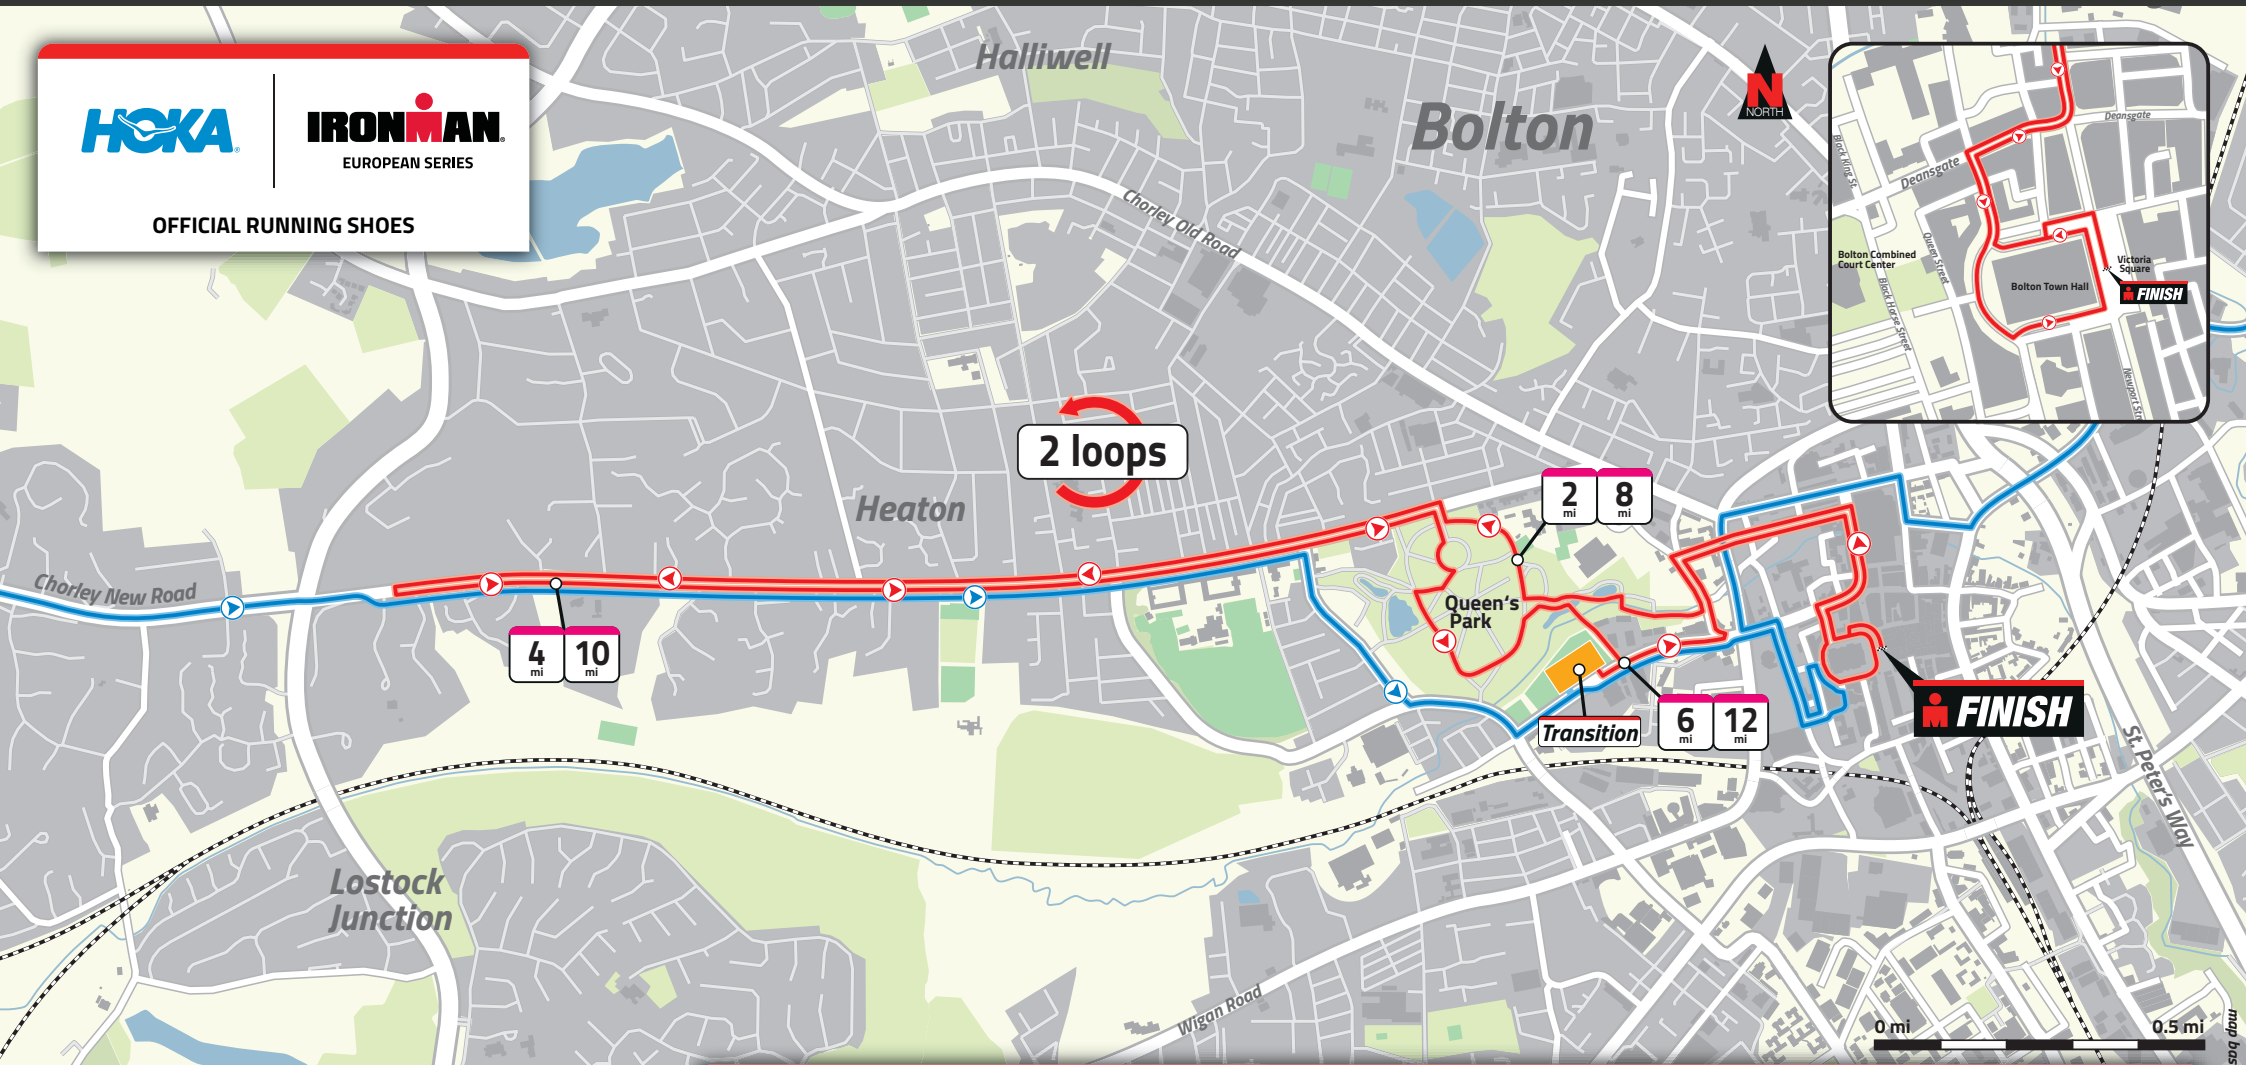

HOKA | **IRONMAN**
 EUROPEAN SERIES
 OFFICIAL RUNNING SHOES

map base - © OpenStreetMap contributors
 copyright layout - © Marcus Miller