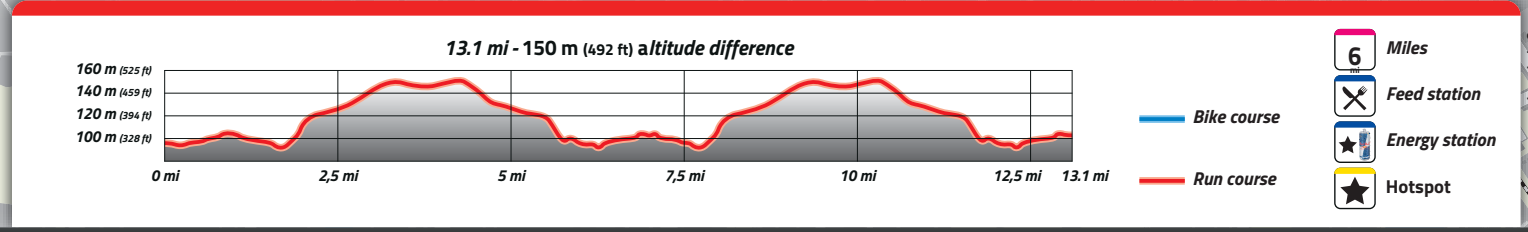

HOKA | **IRONMAN**
 EUROPEAN SERIES
 OFFICIAL RUNNING SHOES

map base - © OpenStreetMap contributors
 copyright layout - © Marcus Miller