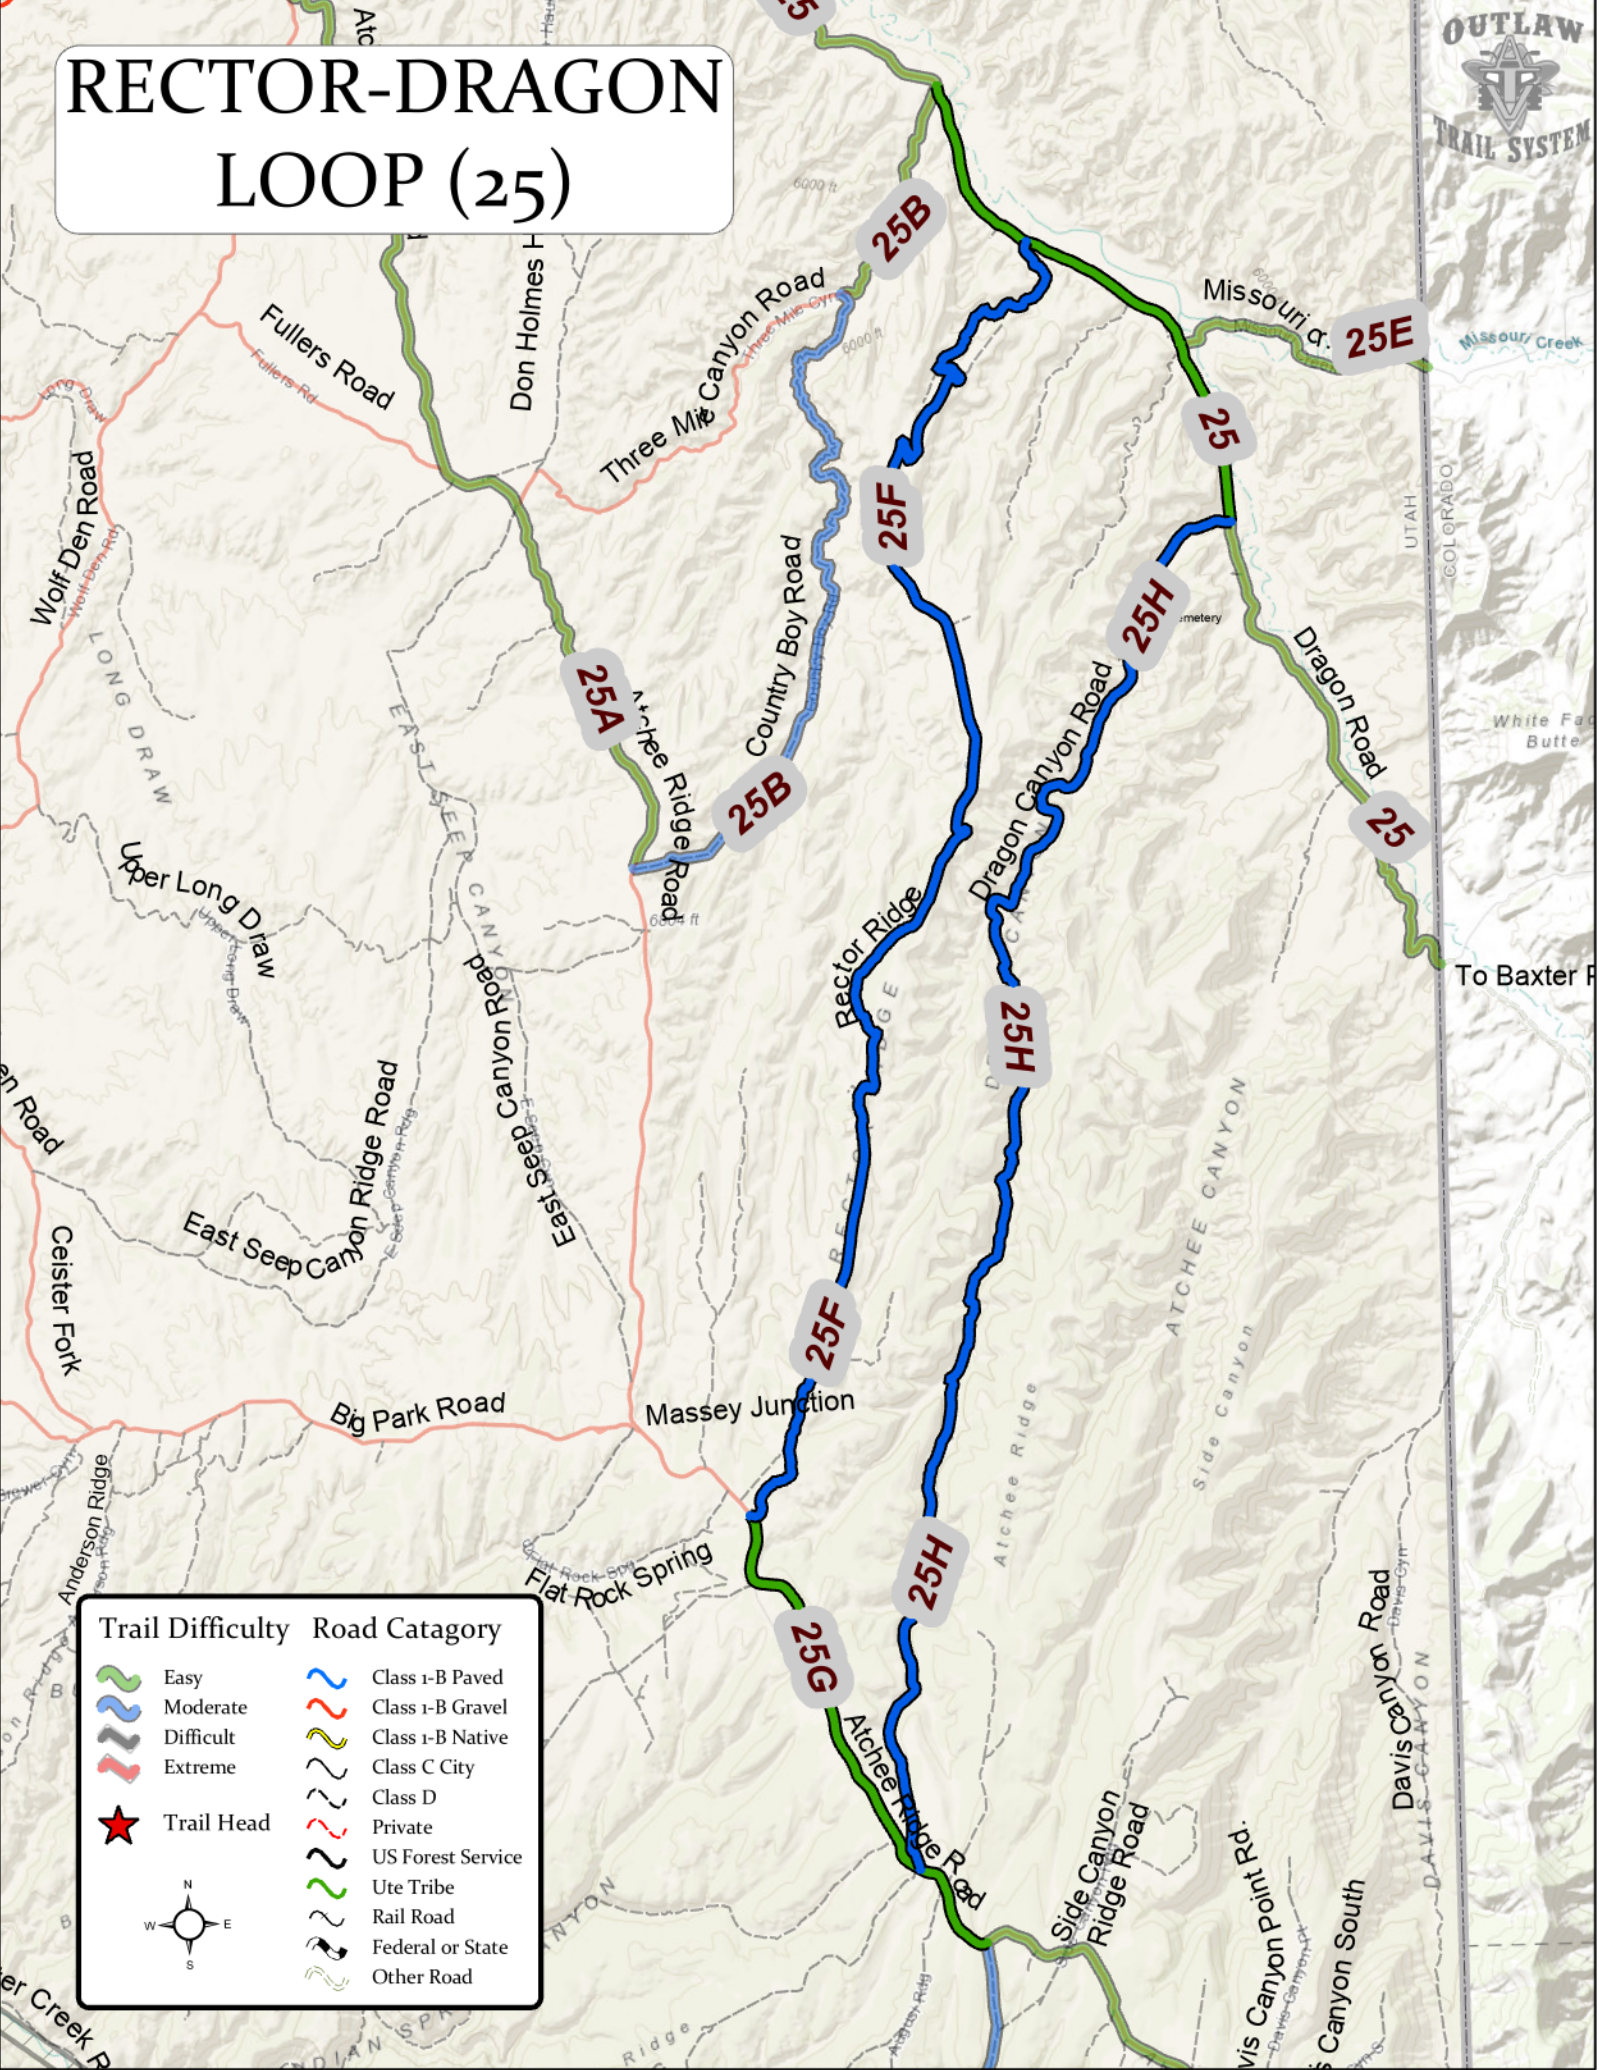

RECTOR-DRAGON LOOP (25)

Trail Difficulty	Road Category
Easy	Class 1-B Paved
Moderate	Class 1-B Gravel
Difficult	Class 1-B Native
Extreme	Class C City
Trail Head	Class D
	Private
	US Forest Service
	Ute Tribe
	Rail Road
	Federal or State
	Other Road

UTAH
COLORADO

To Baxter F

Davis Canyon Road
Davis Canyon
Canyon South