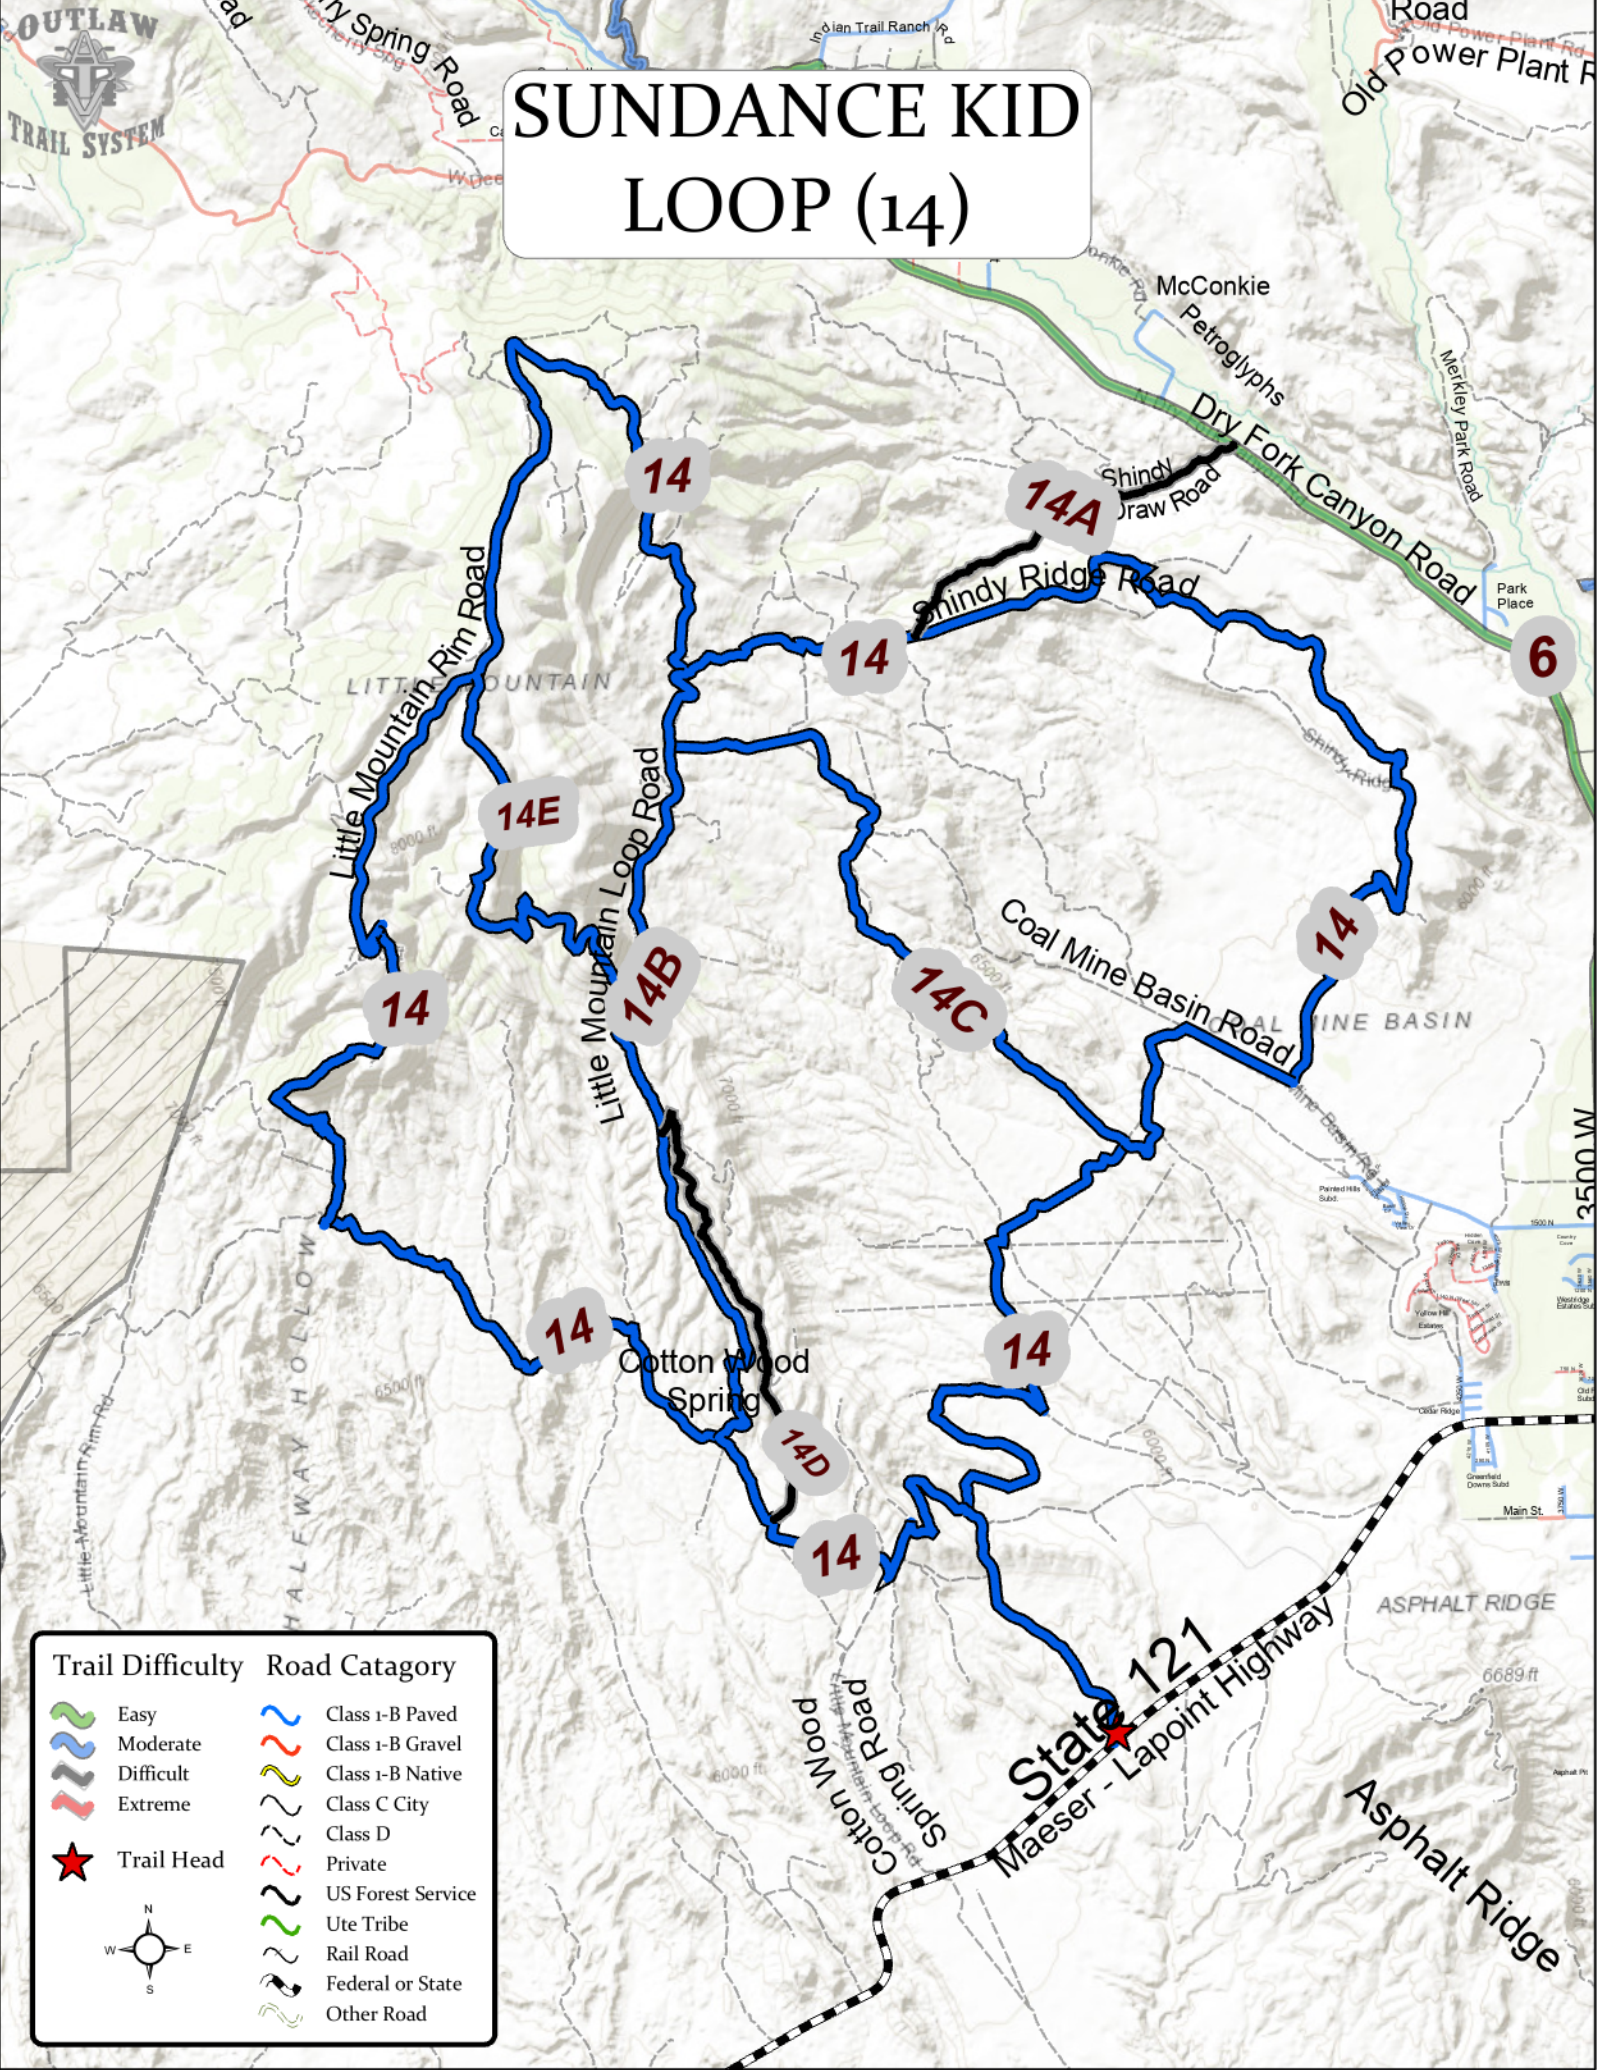

# SUNDANCE KID LOOP (14)

Trail Difficulty	Road Category
Easy	Class 1-B Paved
Moderate	Class 1-B Gravel
Difficult	Class 1-B Native
Extreme	Class C City
Trail Head	Class D
	Private
	US Forest Service
	Ute Tribe
	Rail Road
	Federal or State
	Other Road