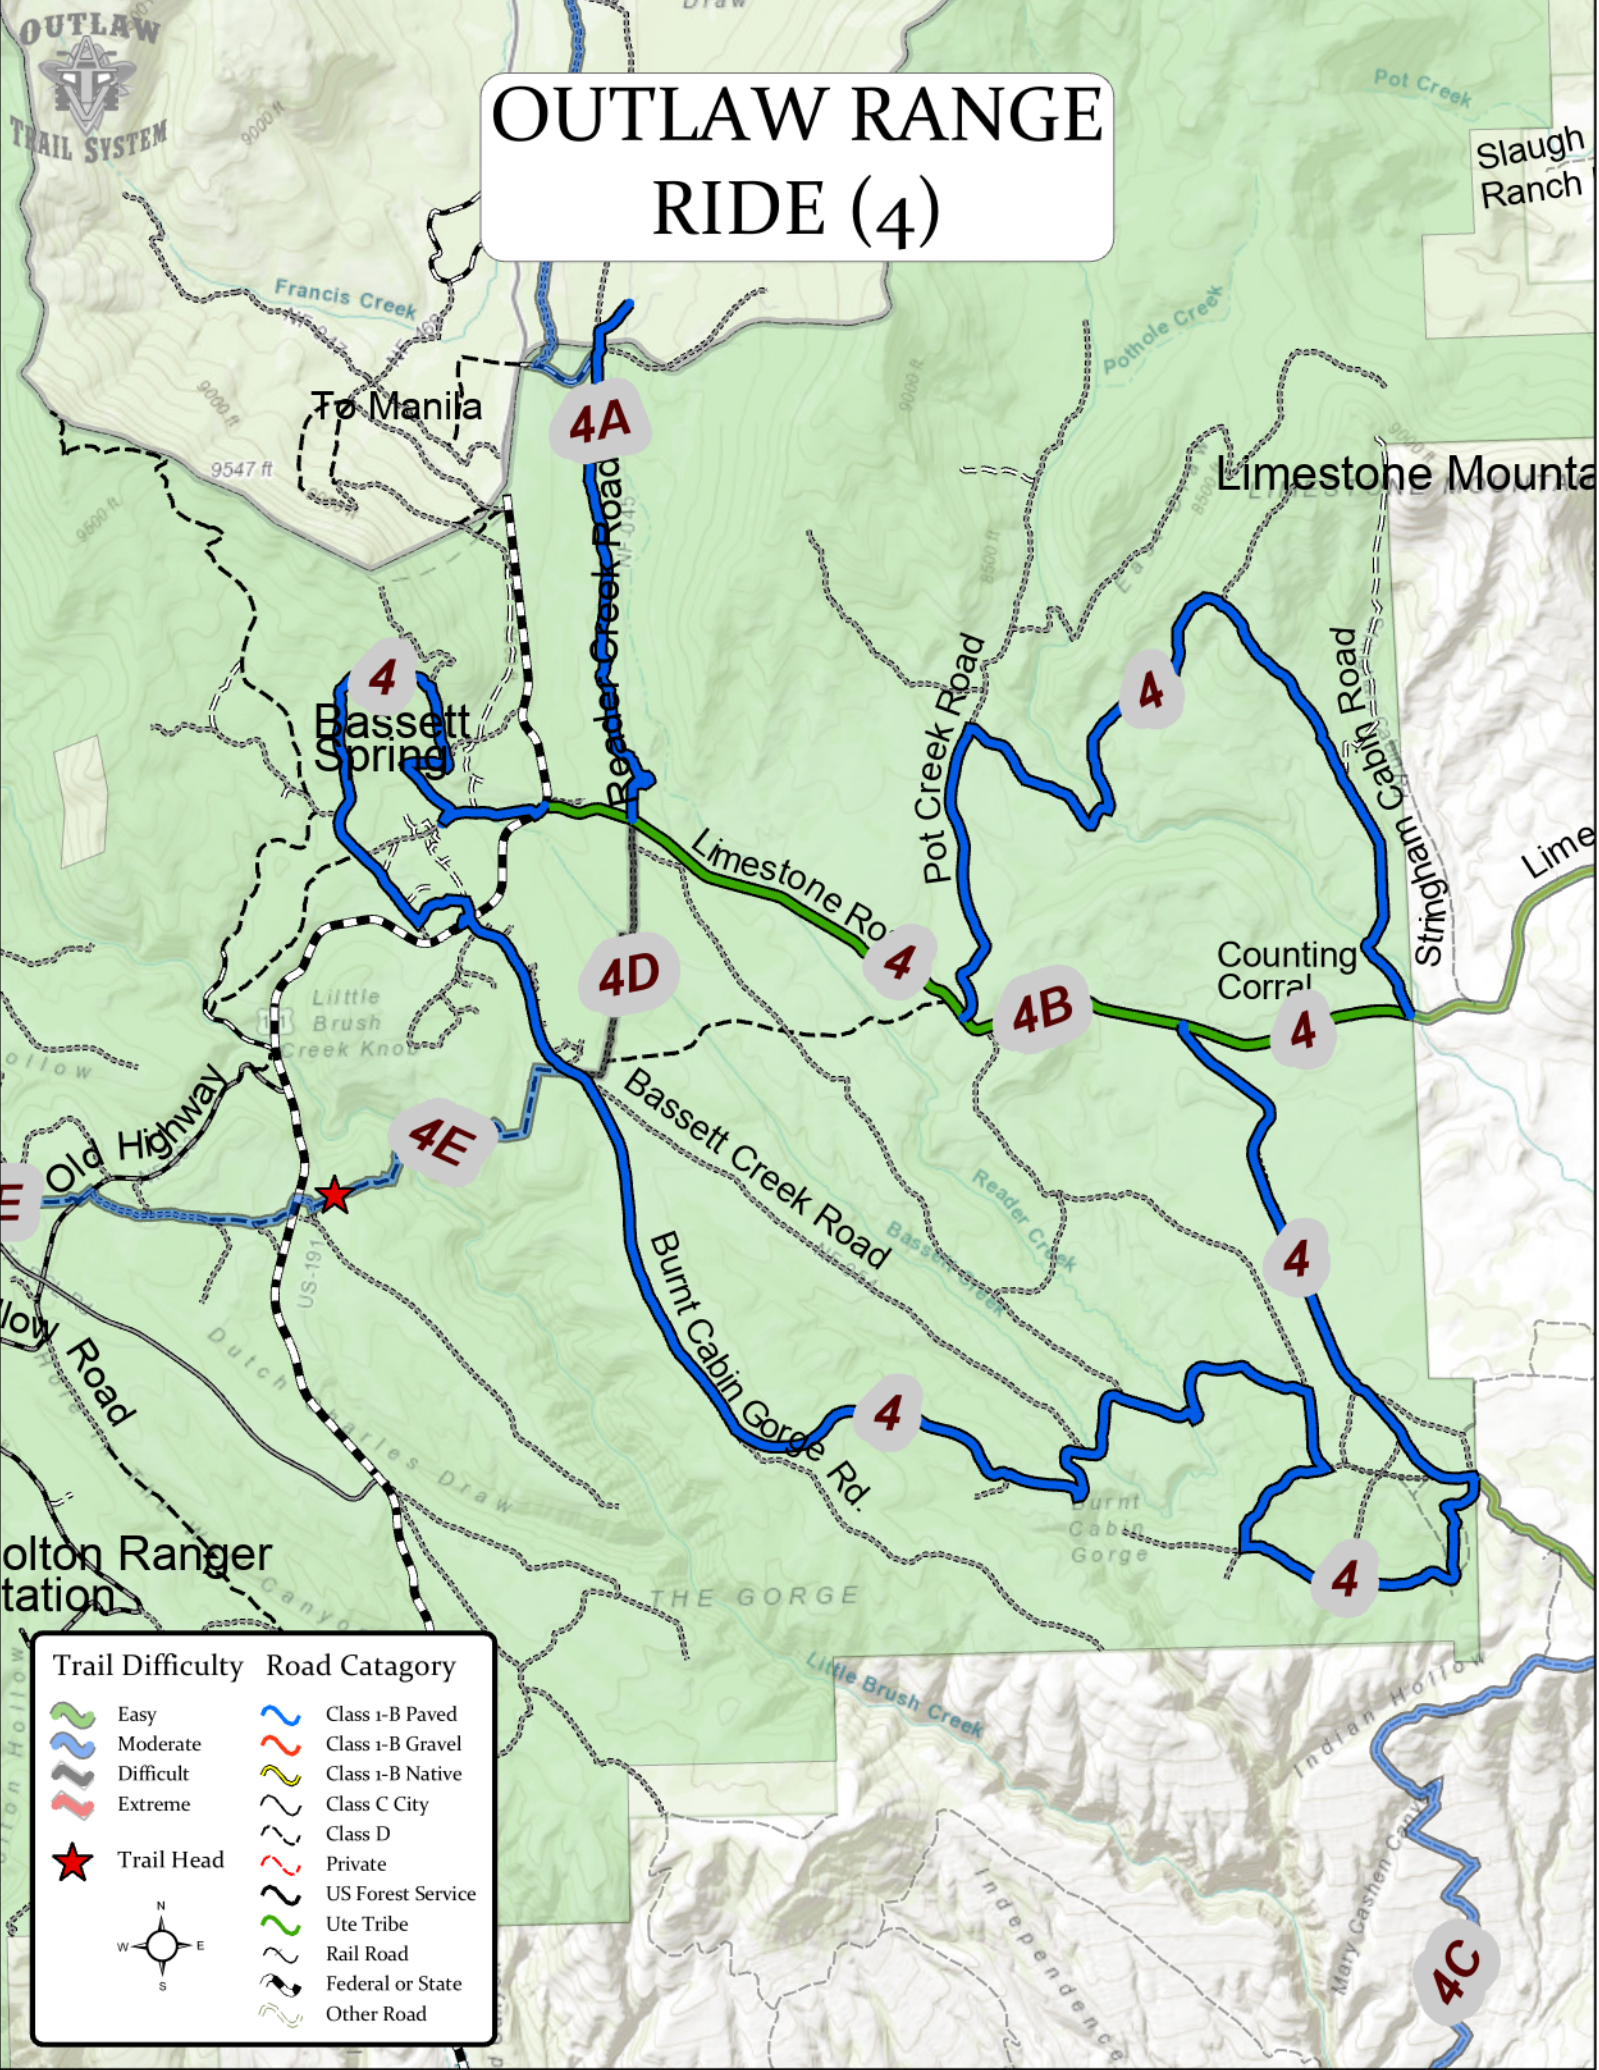

OUTLAW RANGE RIDE (4)

Trail Difficulty	Road Category
Easy	Class 1-B Paved
Moderate	Class 1-B Gravel
Difficult	Class 1-B Native
Extreme	Class C City
Trail Head	Class D
	Private
	US Forest Service
	Ute Tribe
	Rail Road
	Federal or State
	Other Road