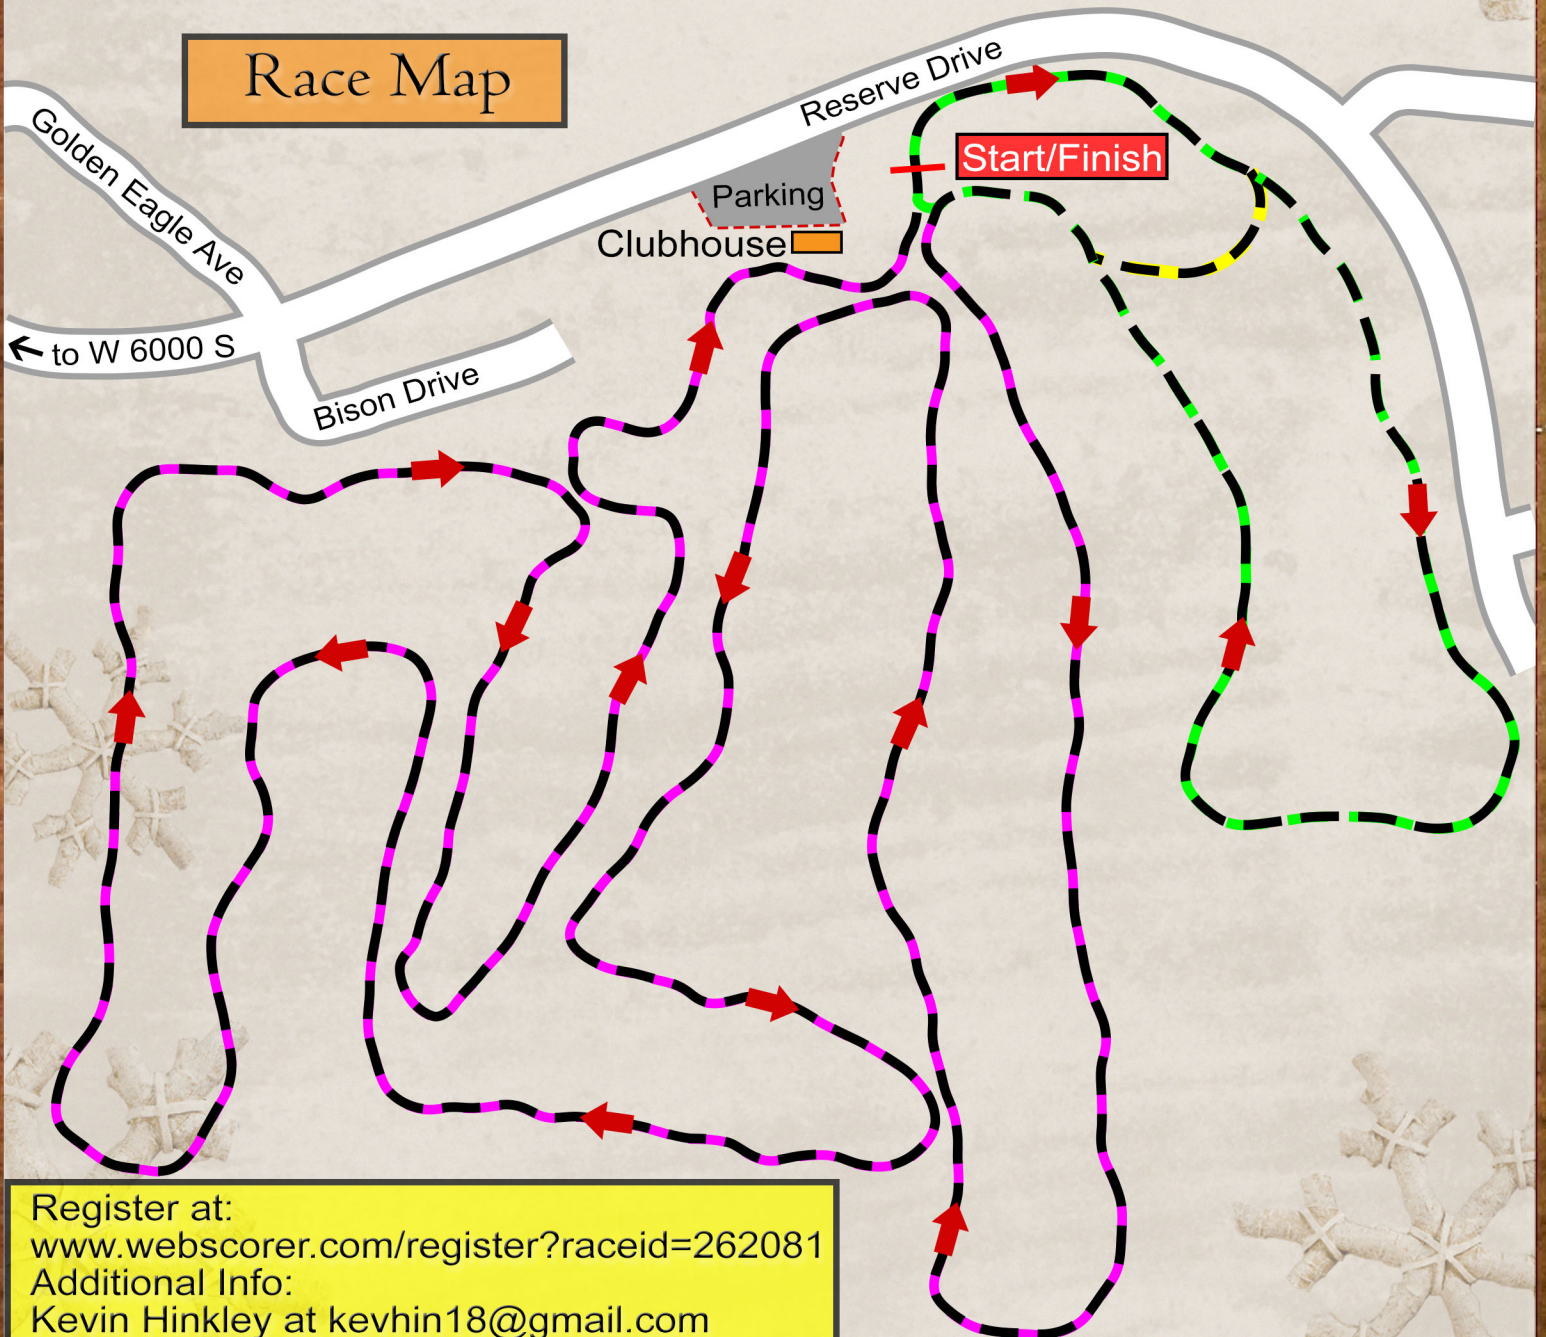

2022 Spud Chase at Teton Reserve

Saturday, January 22, 2022

Adults:

21K @ 10:00a.m. = 3 laps —+—

14K @ 10:00a.m. = 2 laps —+—

Kids:

3K @ 10:02a.m. = 2 laps —+—

1/2 K @ 10:02a.m. = 1 lap —+—

Tour:

7K @ 10:00a.m. = 1 lap —+—

Race Map

Register at:
www.webscorer.com/register?raceid=262081
Additional Info:
Kevin Hinkley at kevhin18@gmail.com