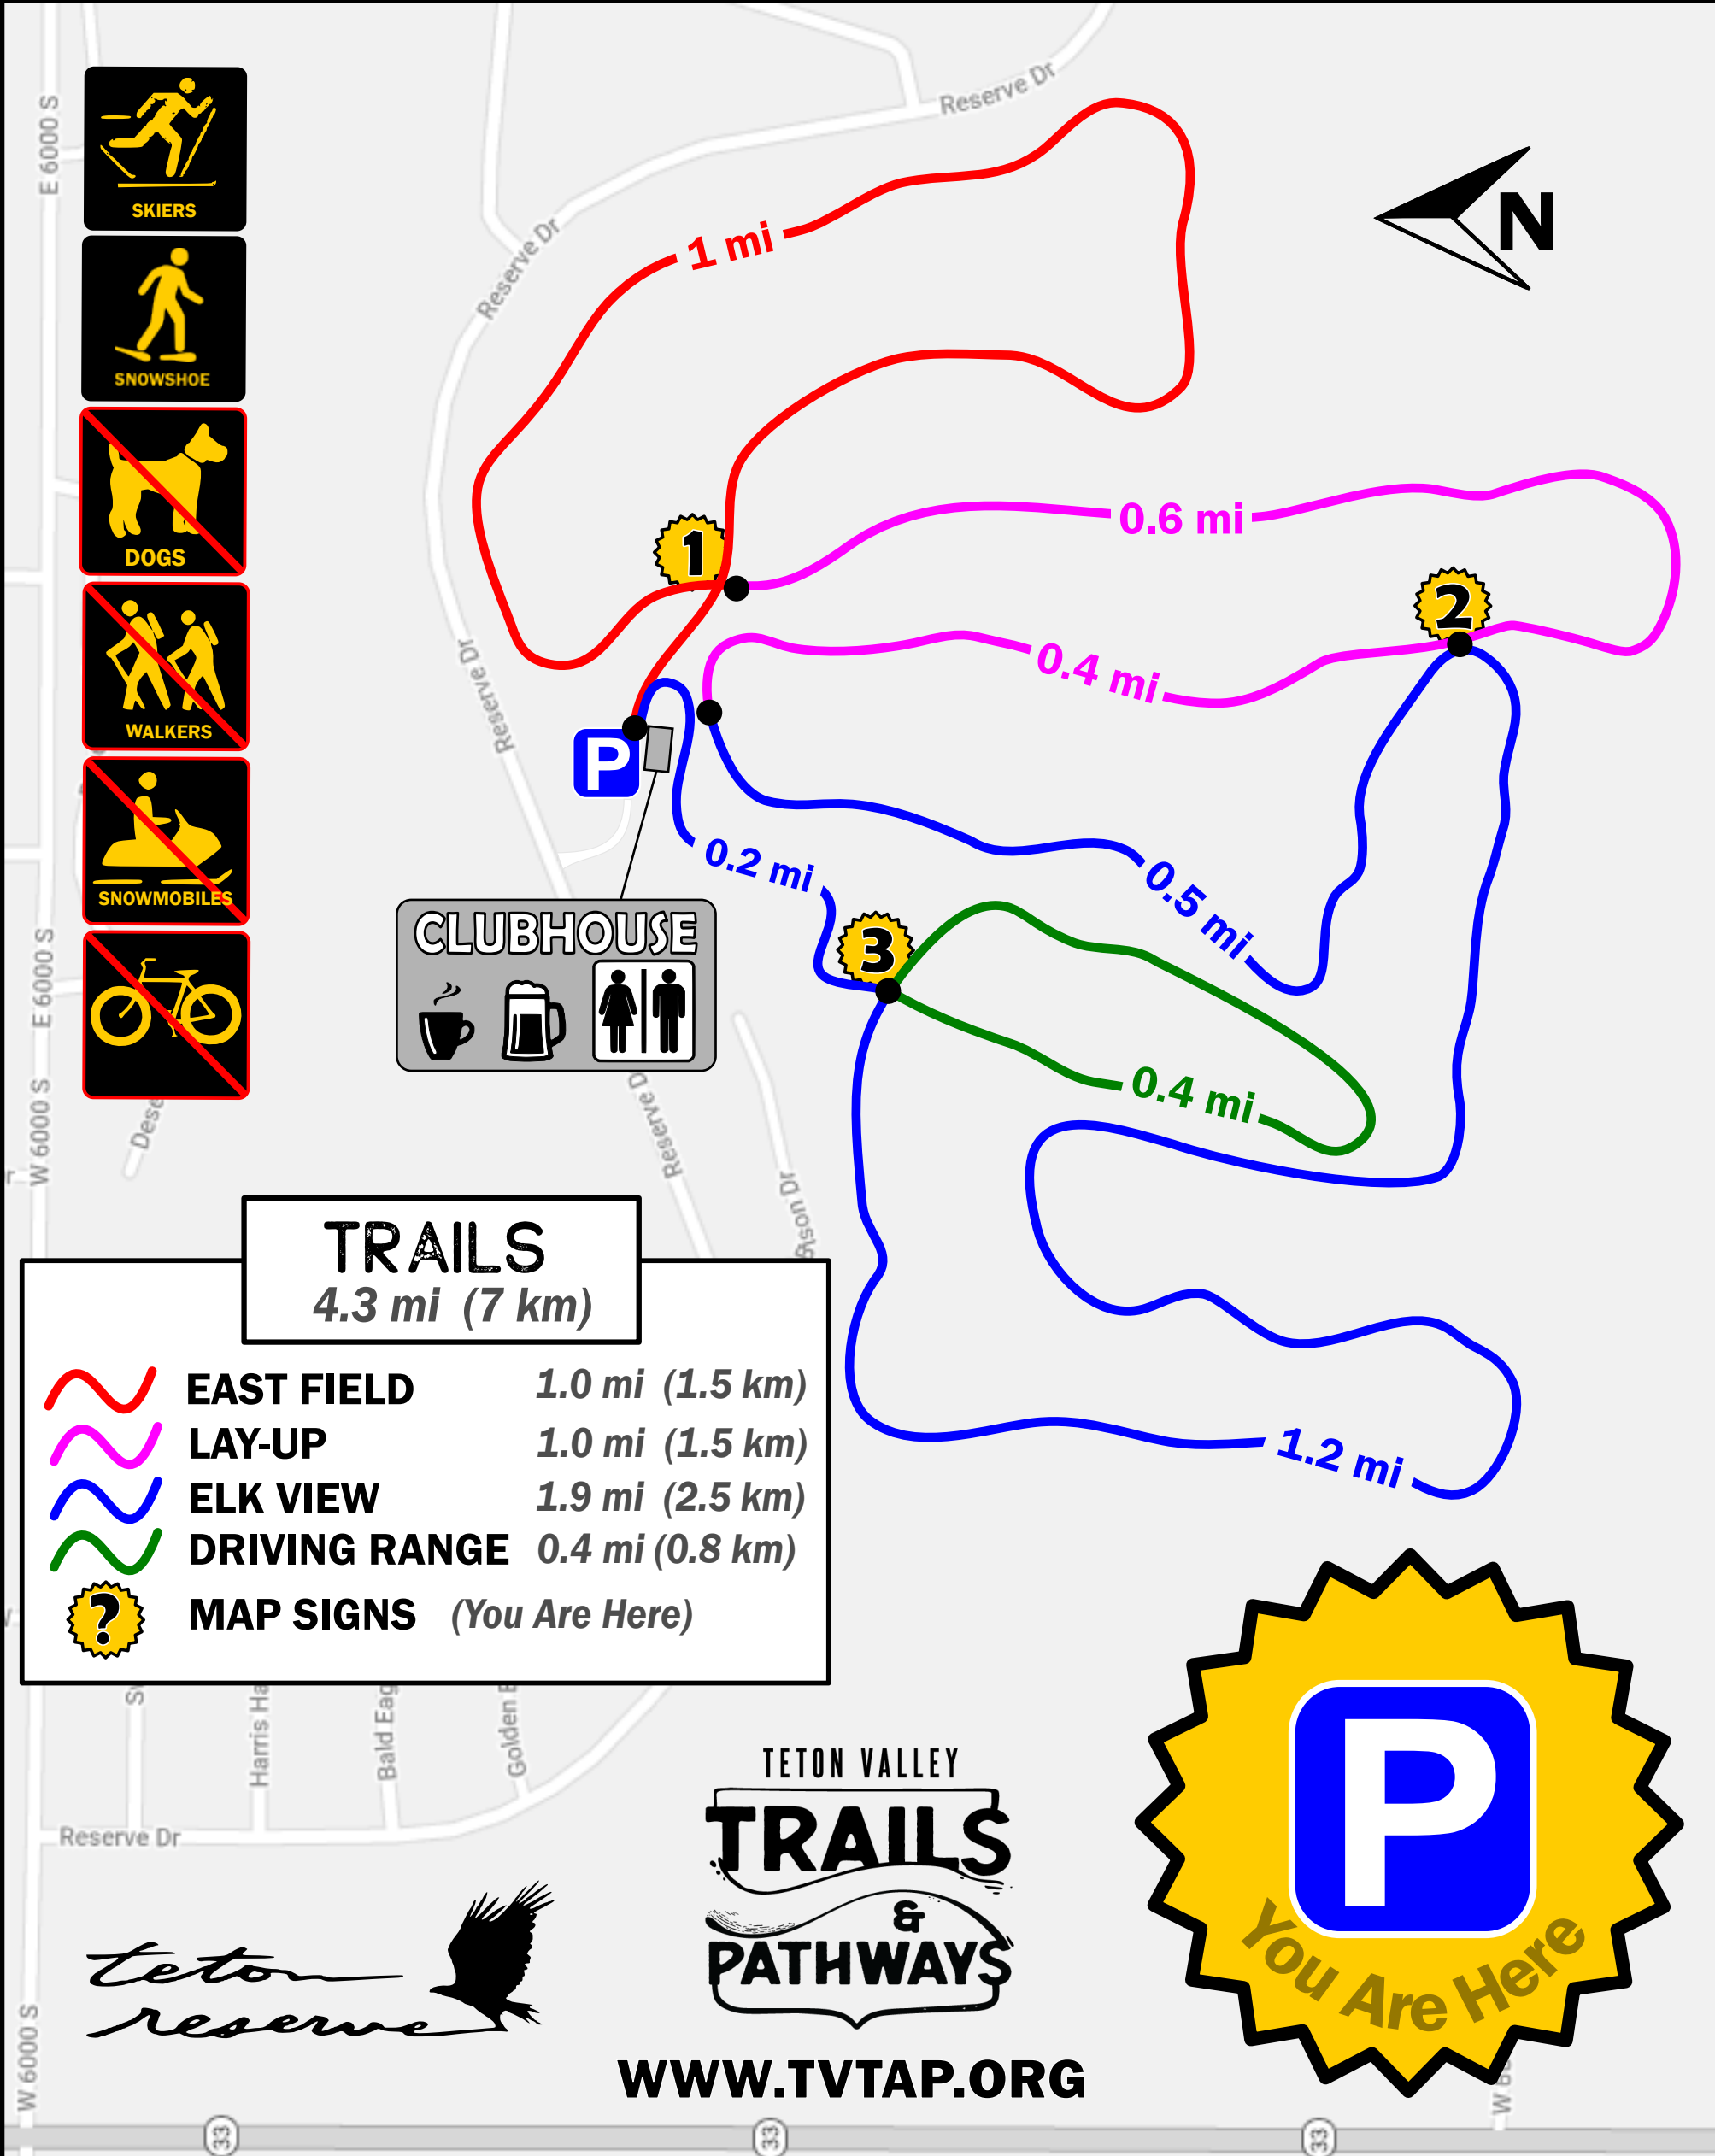

TETON RESERVE

Nordic SKI Trails

TRAILS 4.3 mi (7 km)

- EAST FIELD 1.0 mi (1.5 km)
- LAY-UP 1.0 mi (1.5 km)
- ELK VIEW 1.9 mi (2.5 km)
- DRIVING RANGE 0.4 mi (0.8 km)
- MAP SIGNS (You Are Here)

WWW.TVTAP.ORG