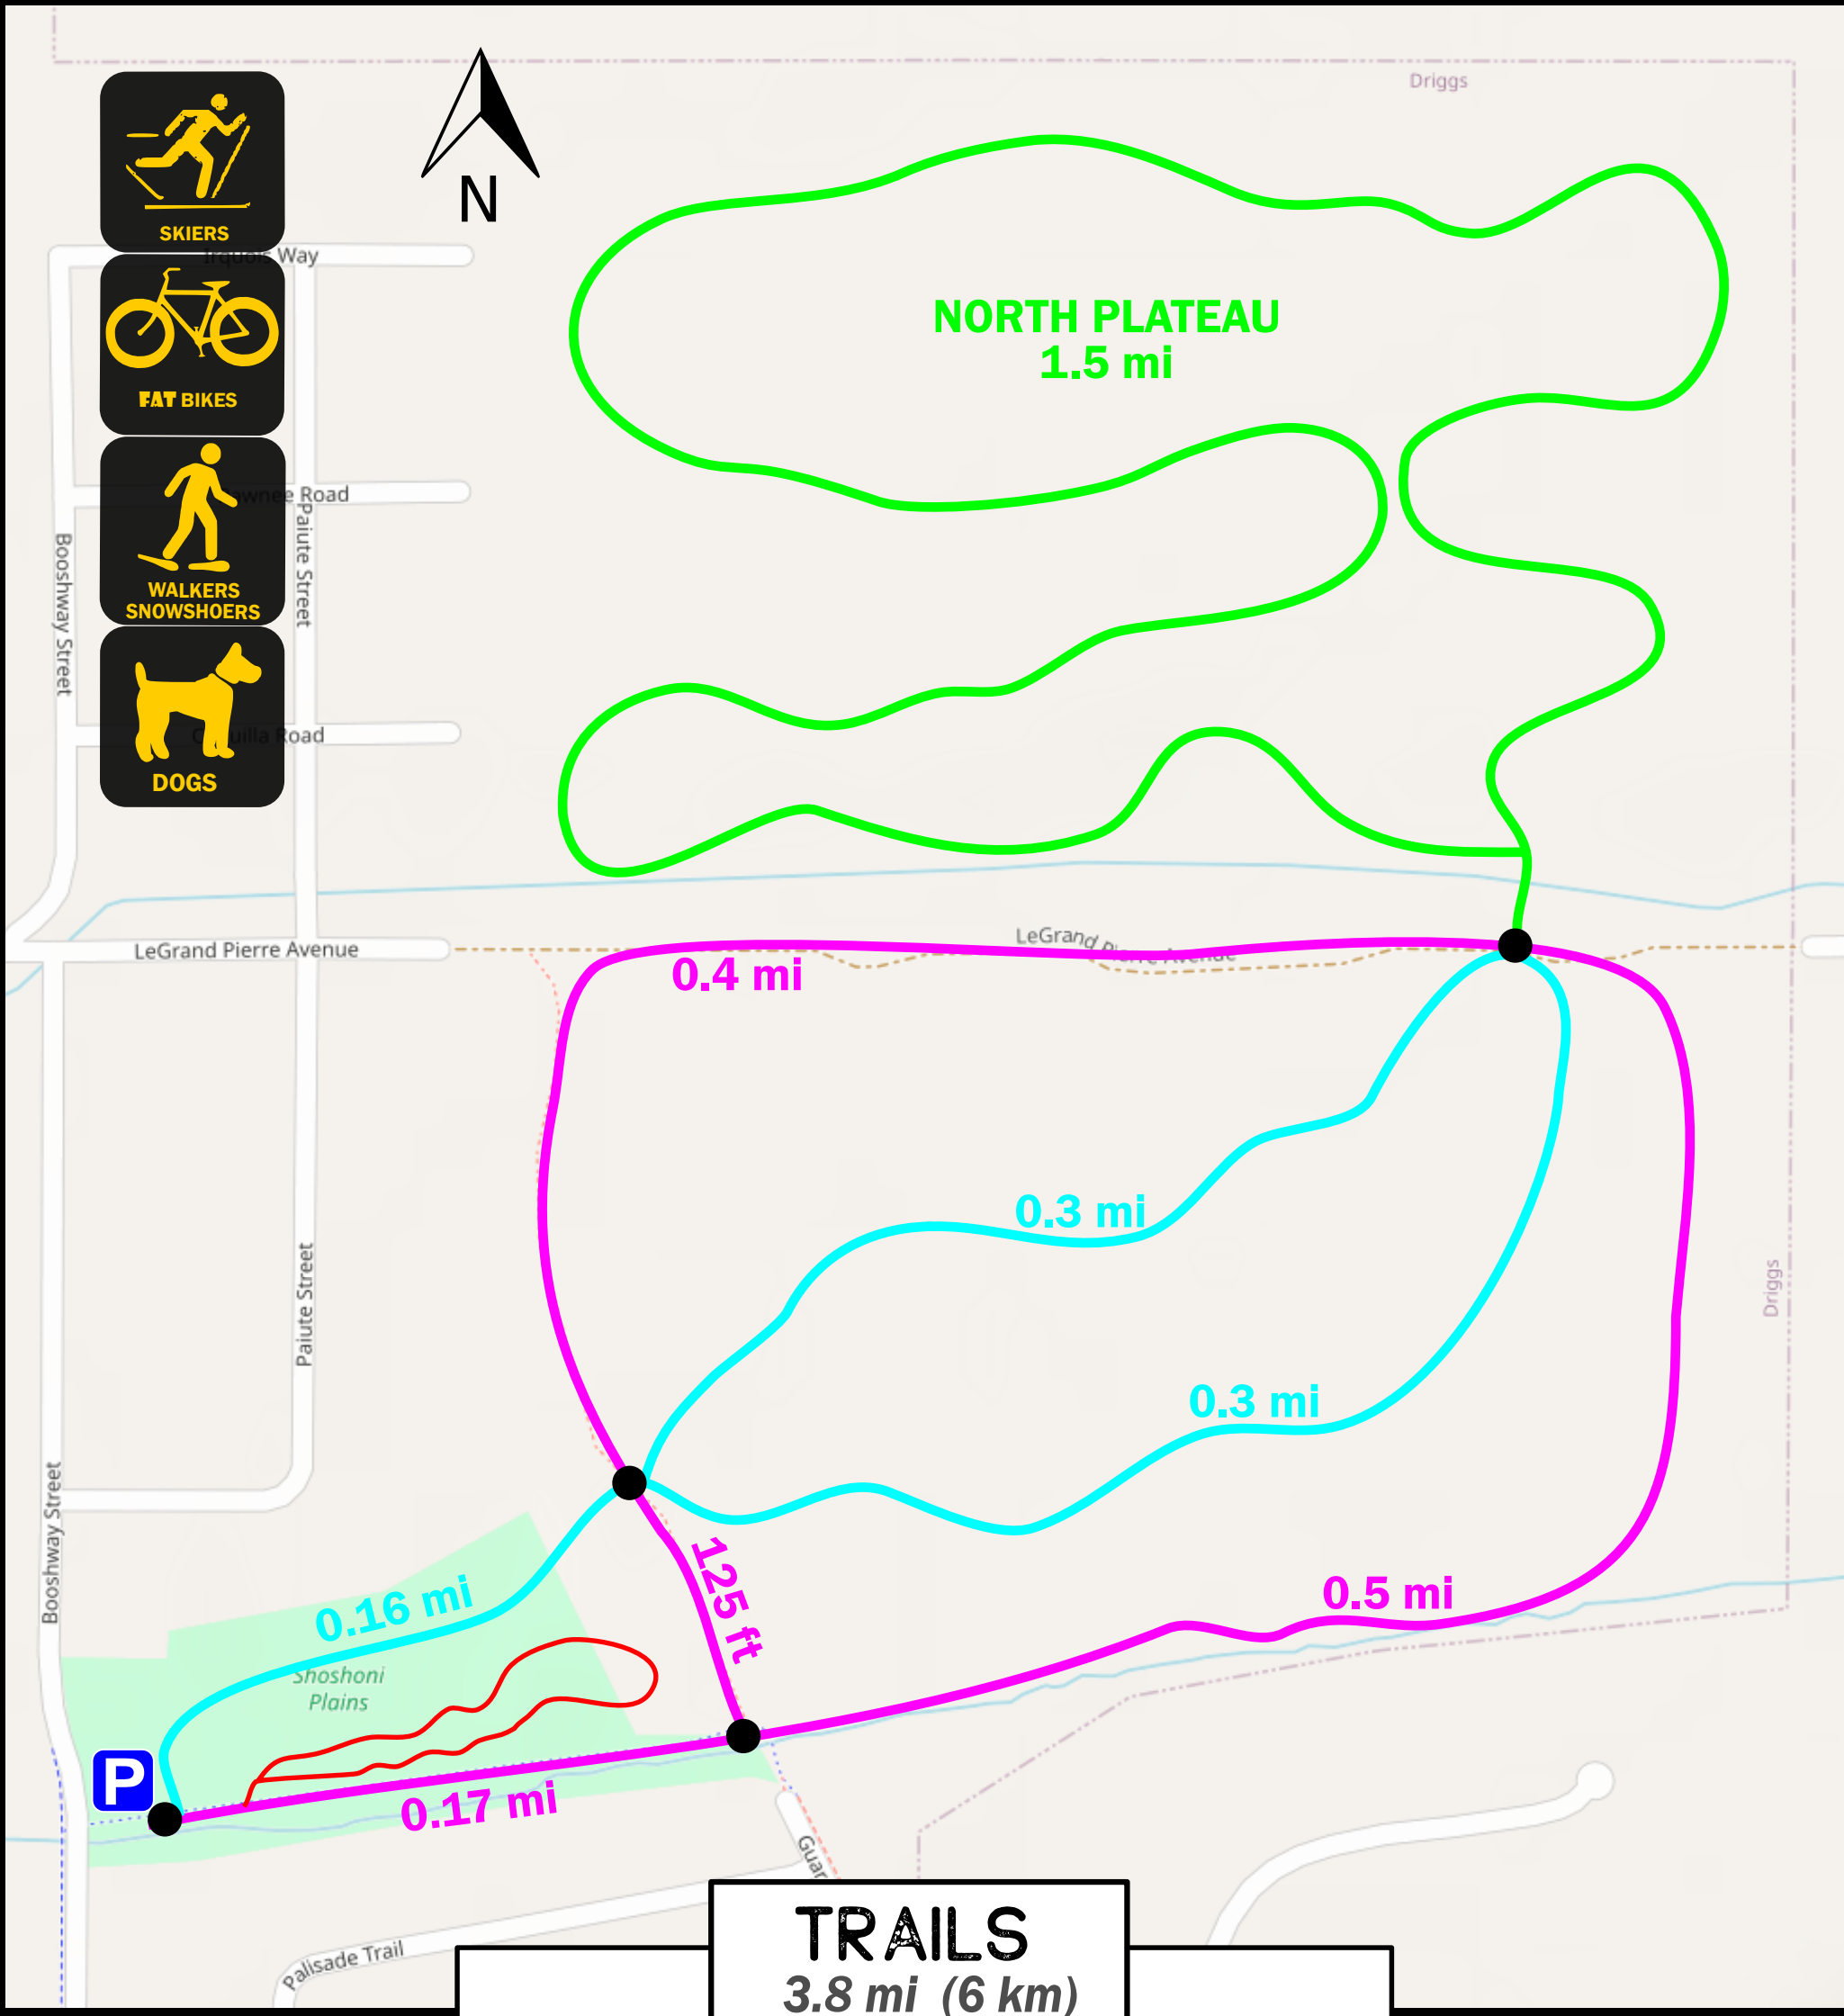

DRIGGS

Winter SKI Trails

TRAILS
3.8 mi (6 km)

	BIG SOUTH	1.3 mi (2 km)
	INNER SOUTH	1 mi (1.5 km)
	NORTH PLATEAU	1.5 mi (2.5 km)
	TOBOGGAN	Sled Fun Zone

WWW.TVTAP.ORG