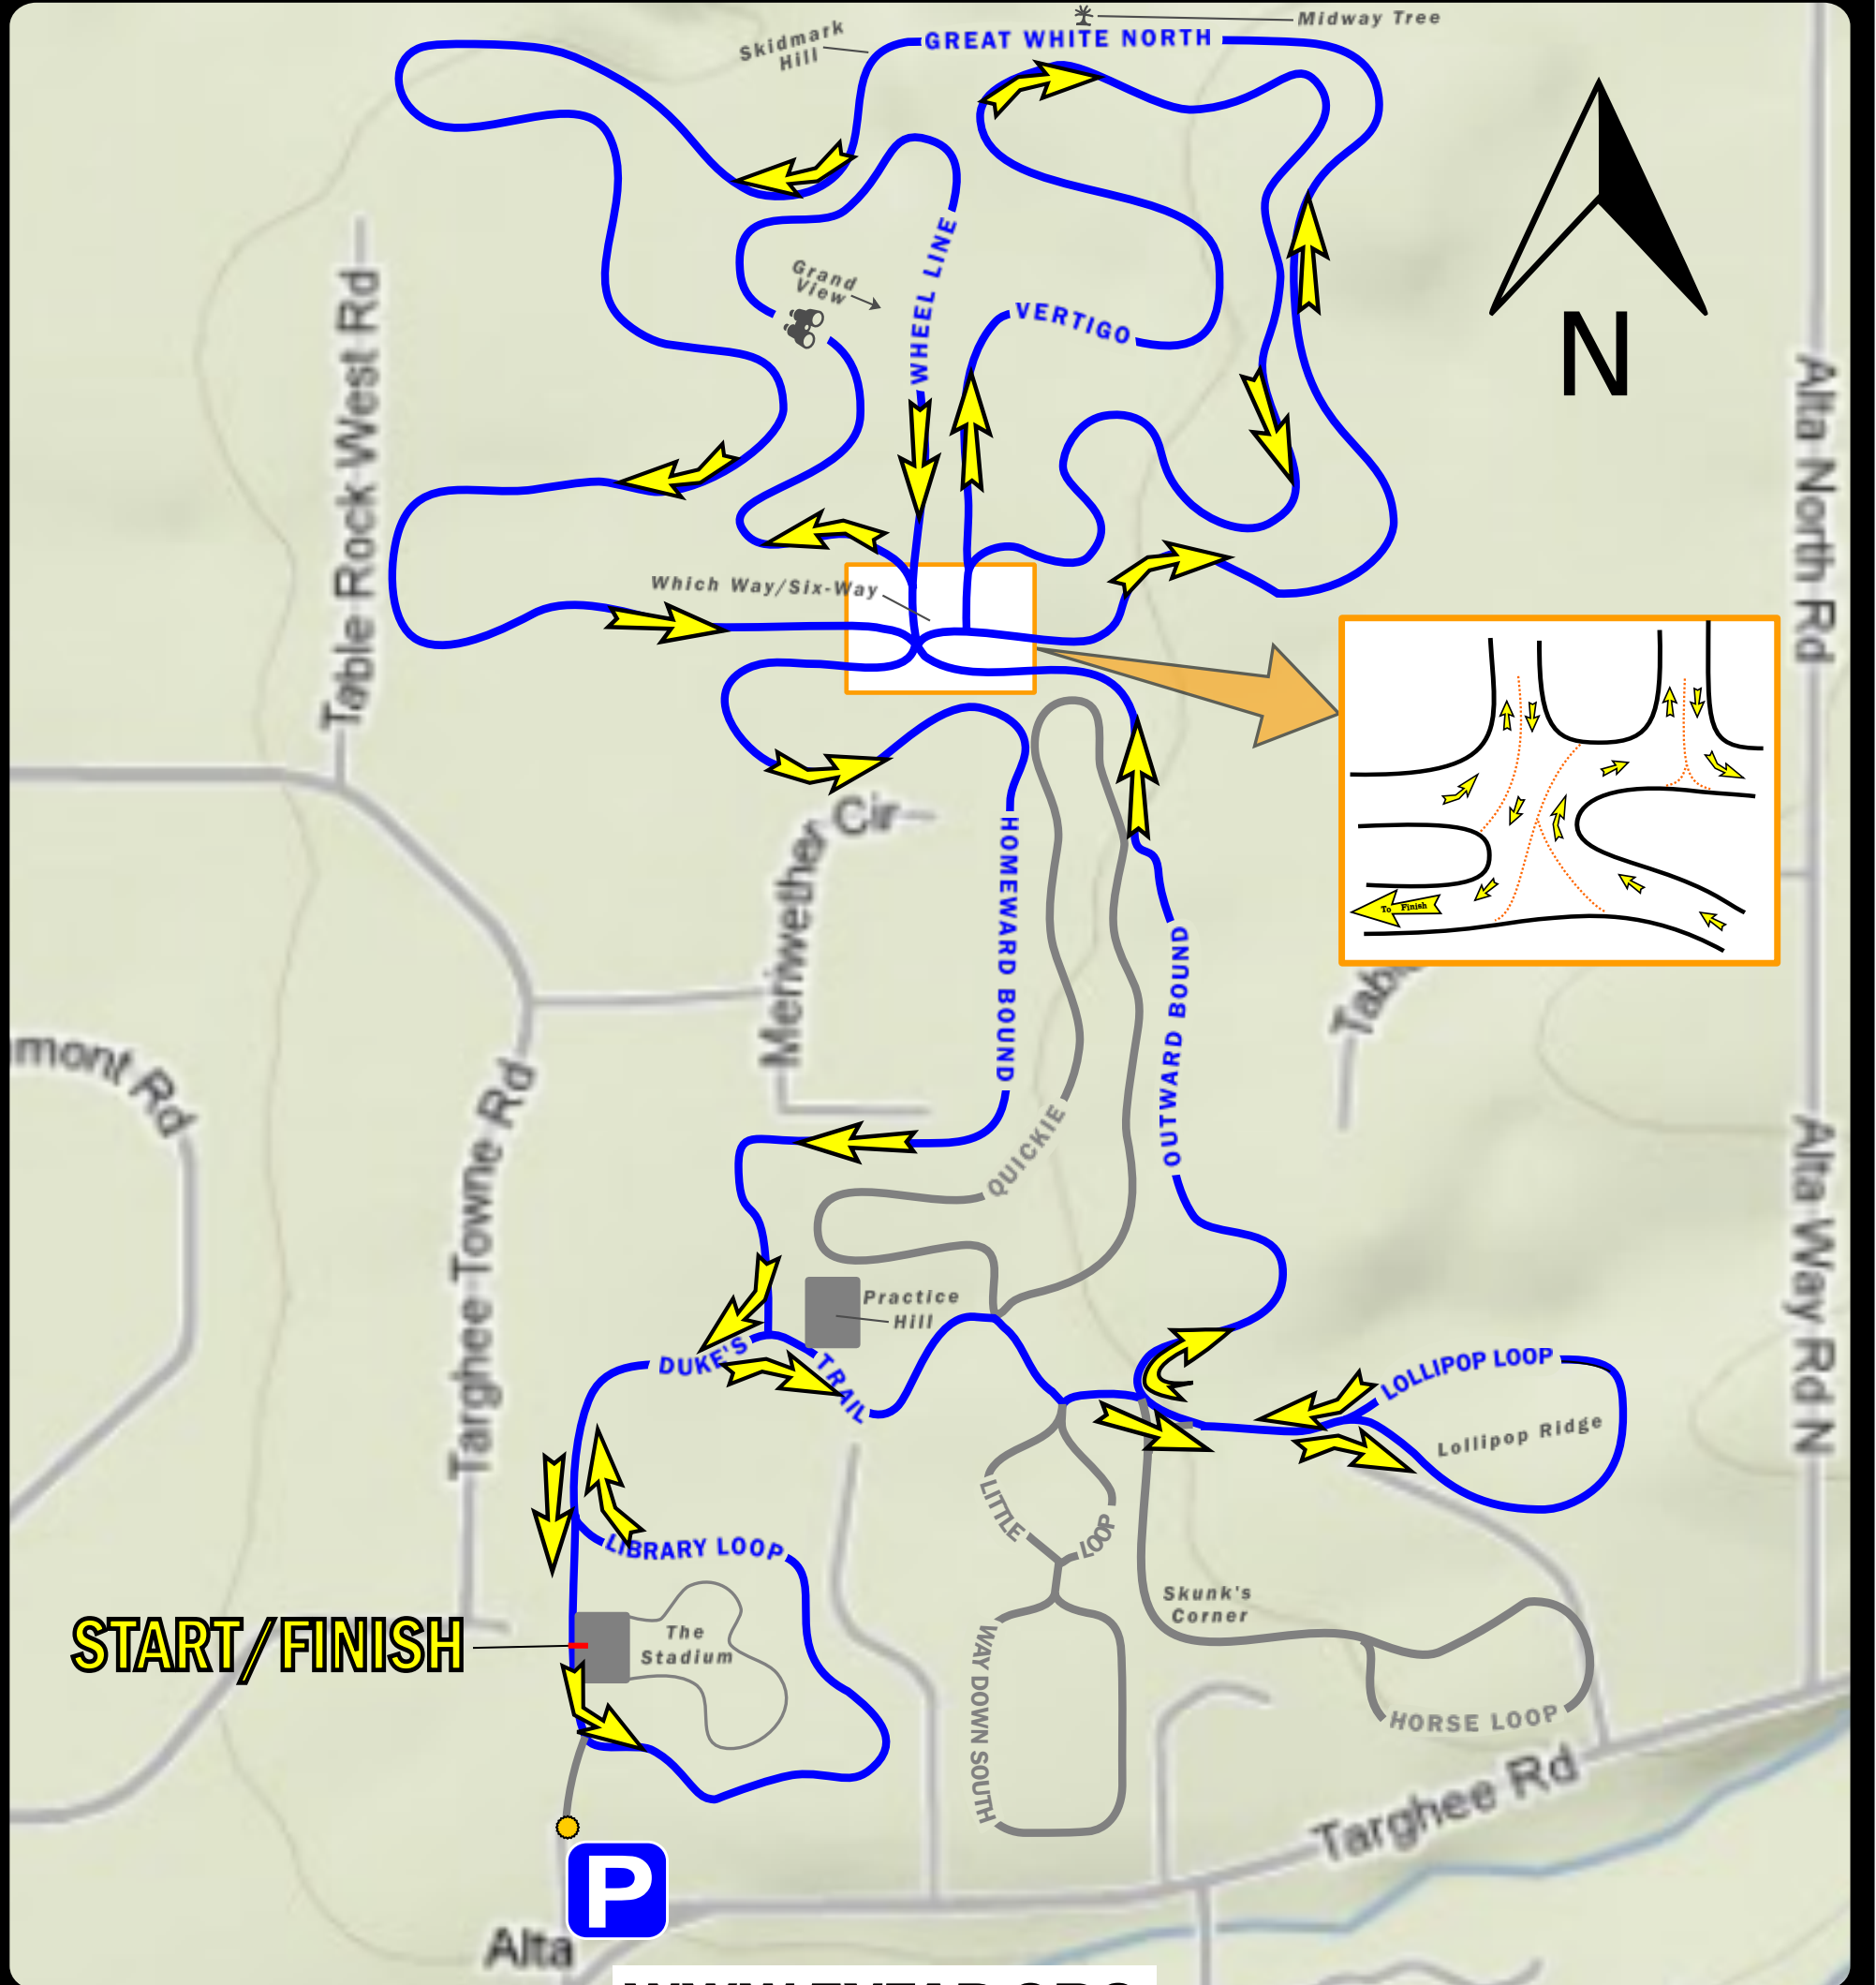

# RACE MAP

## ALTA VISTA SKIATHLON

[WWW.TVTAP.ORG](http://WWW.TVTAP.ORG)

1 LAP CLASSIC  
**16K**  
 1 LAP SKATE