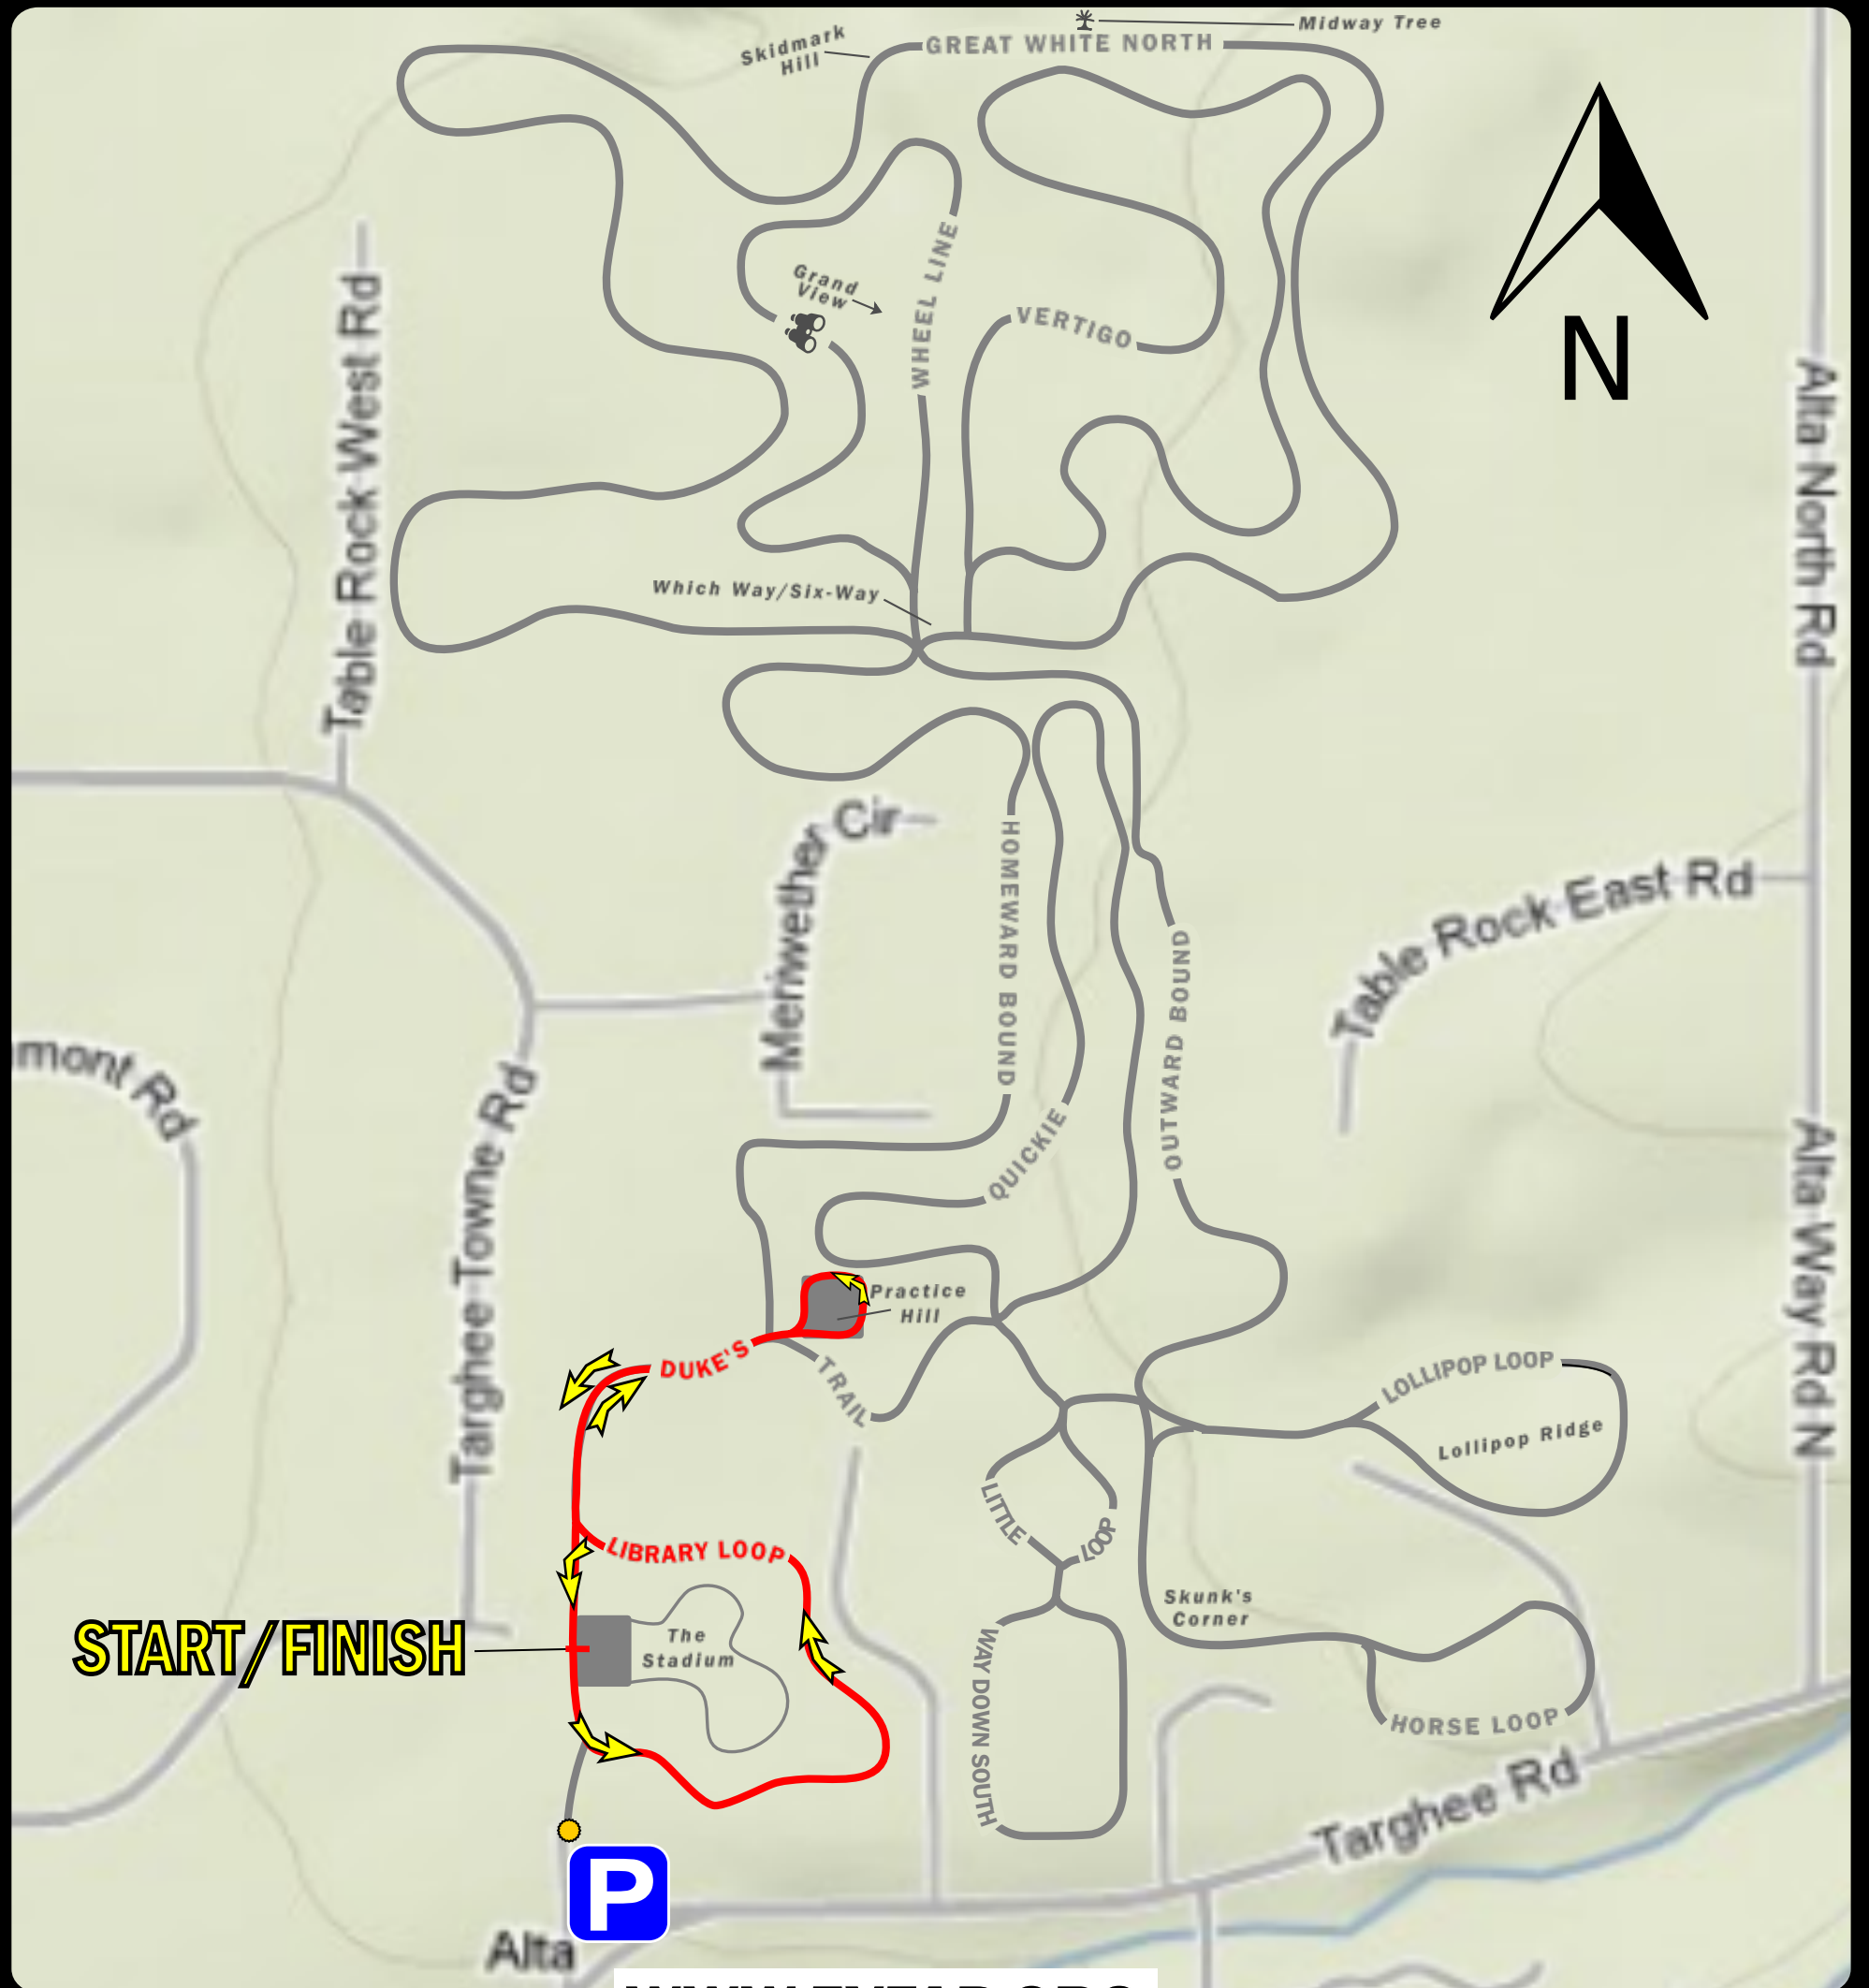

RACE MAP

ALTA VISTA SKIATHLON

WWW.TVTAP.ORG

3K
 1 LAP CLASSIC
 1 LAP SKATE