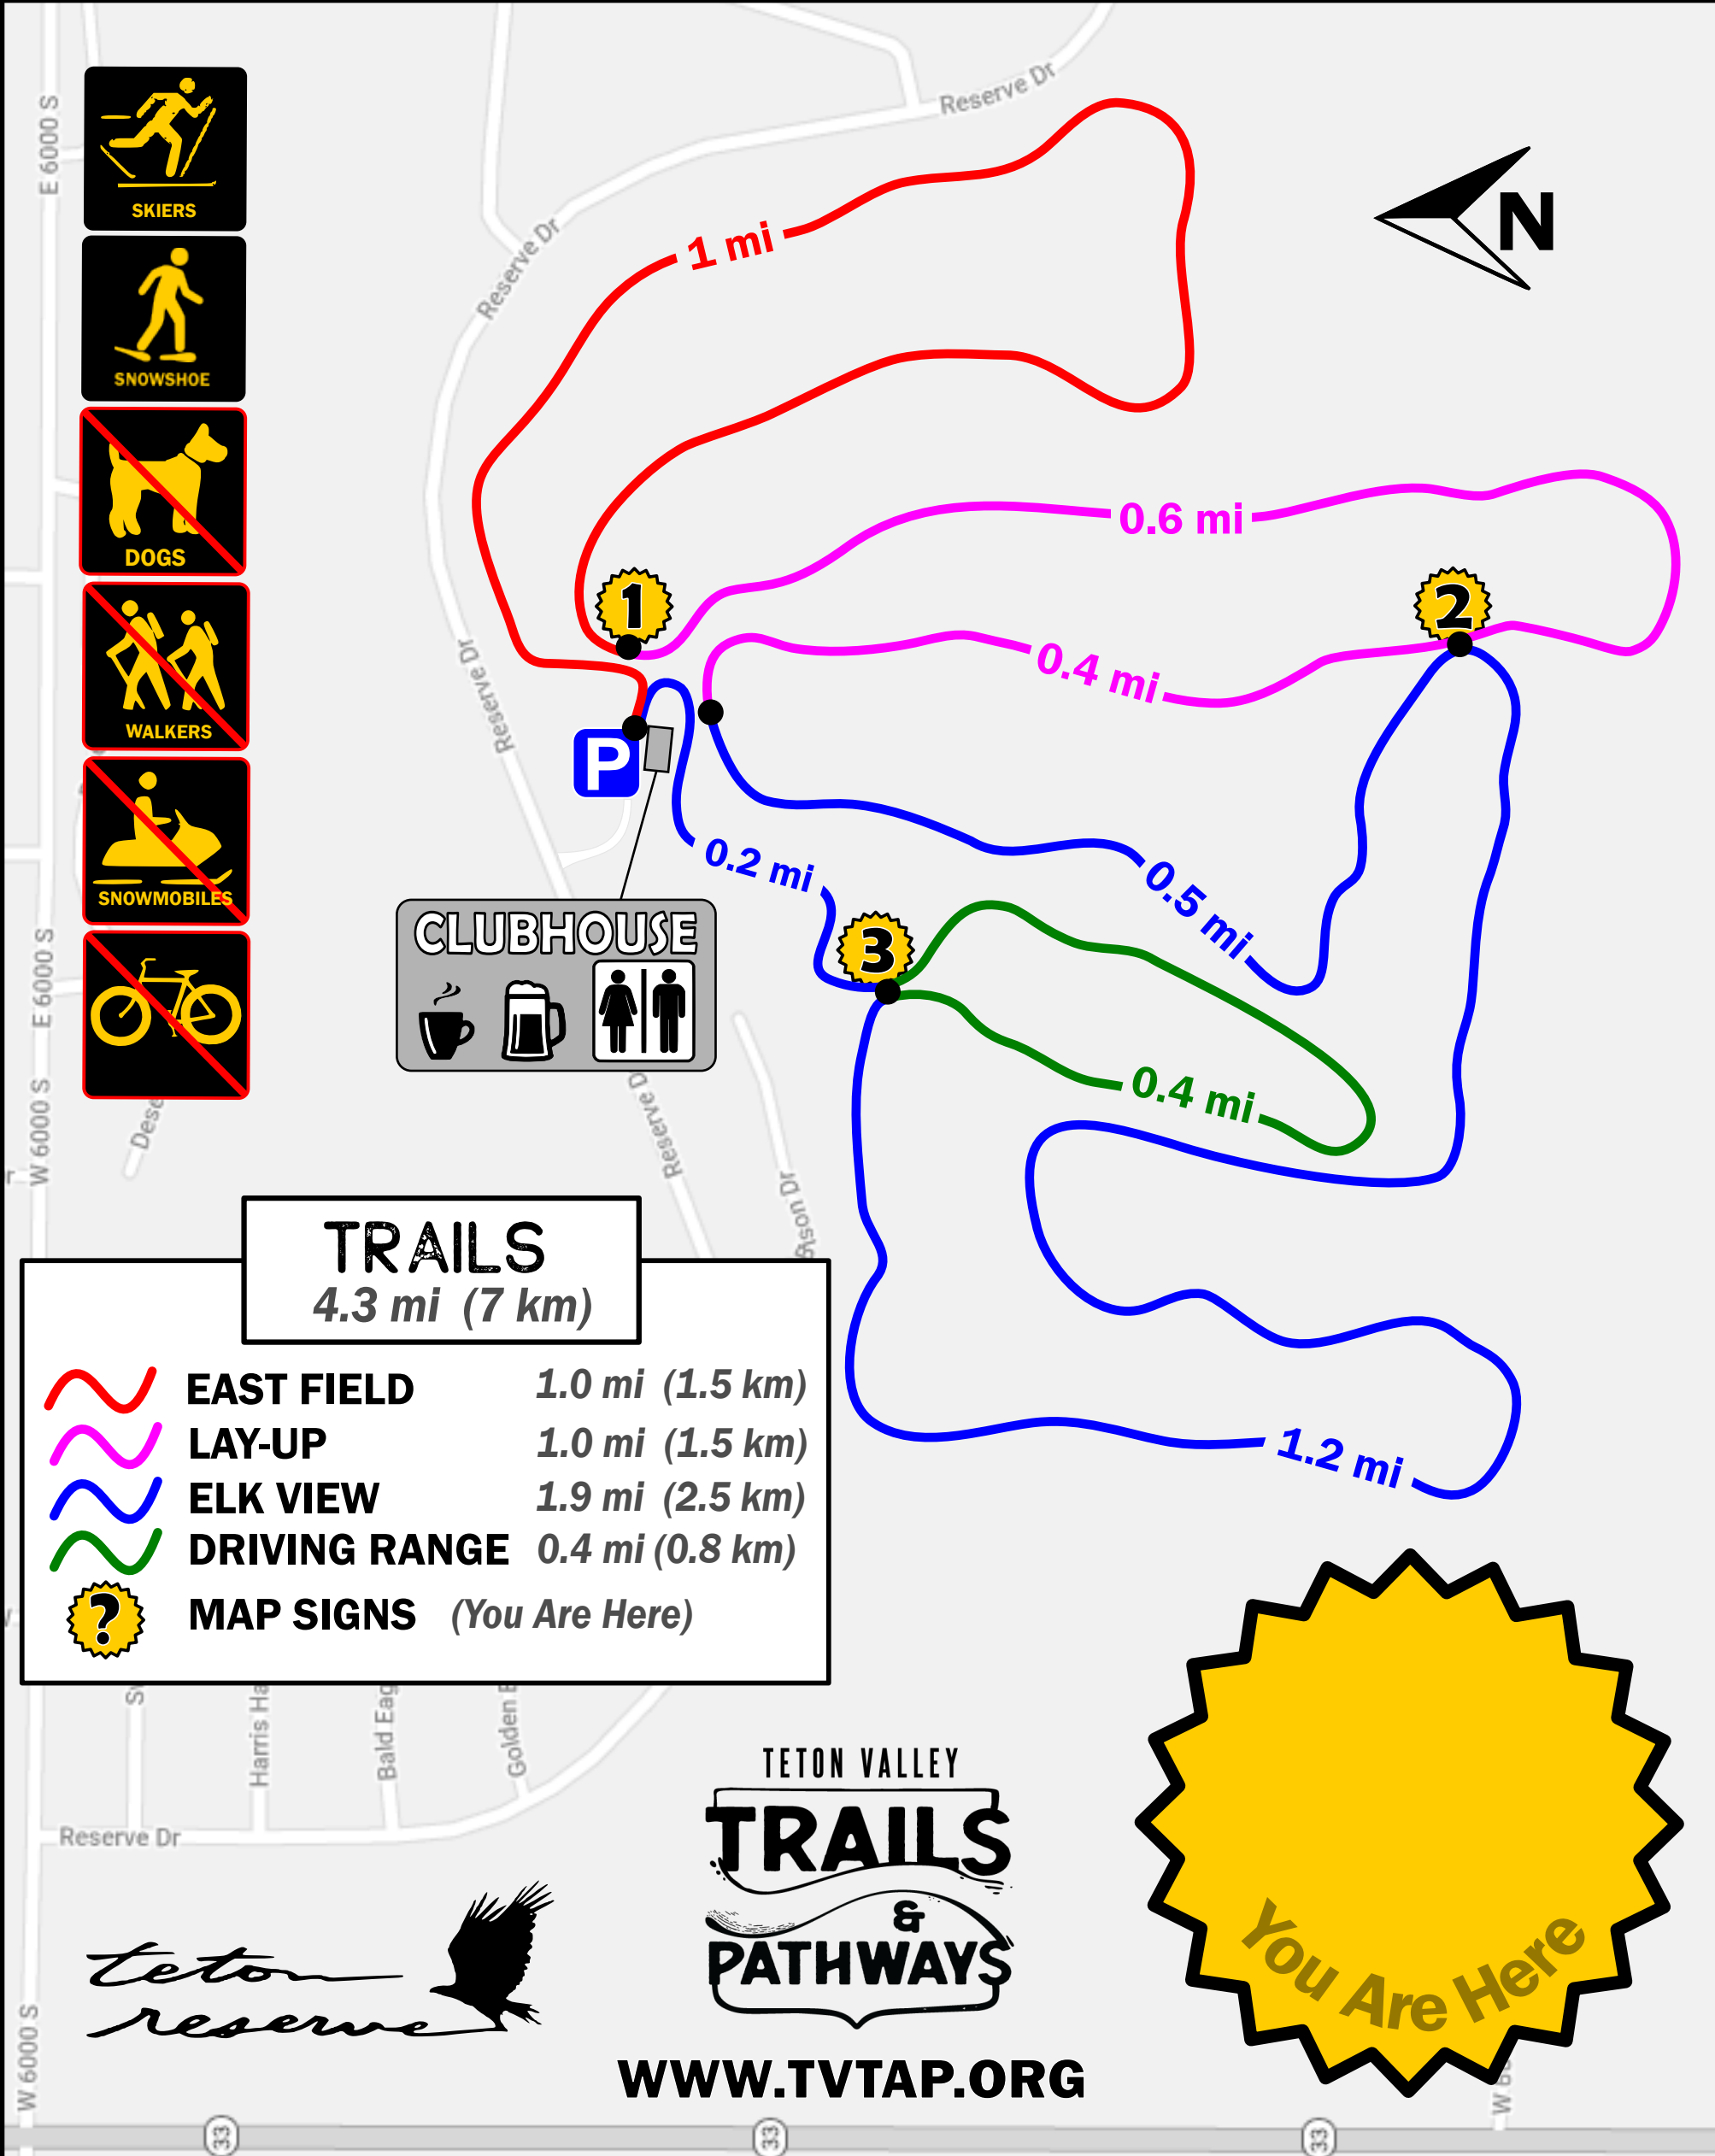

TETON RESERVE

Nordic SKI Trails

WWW.TVTAP.ORG