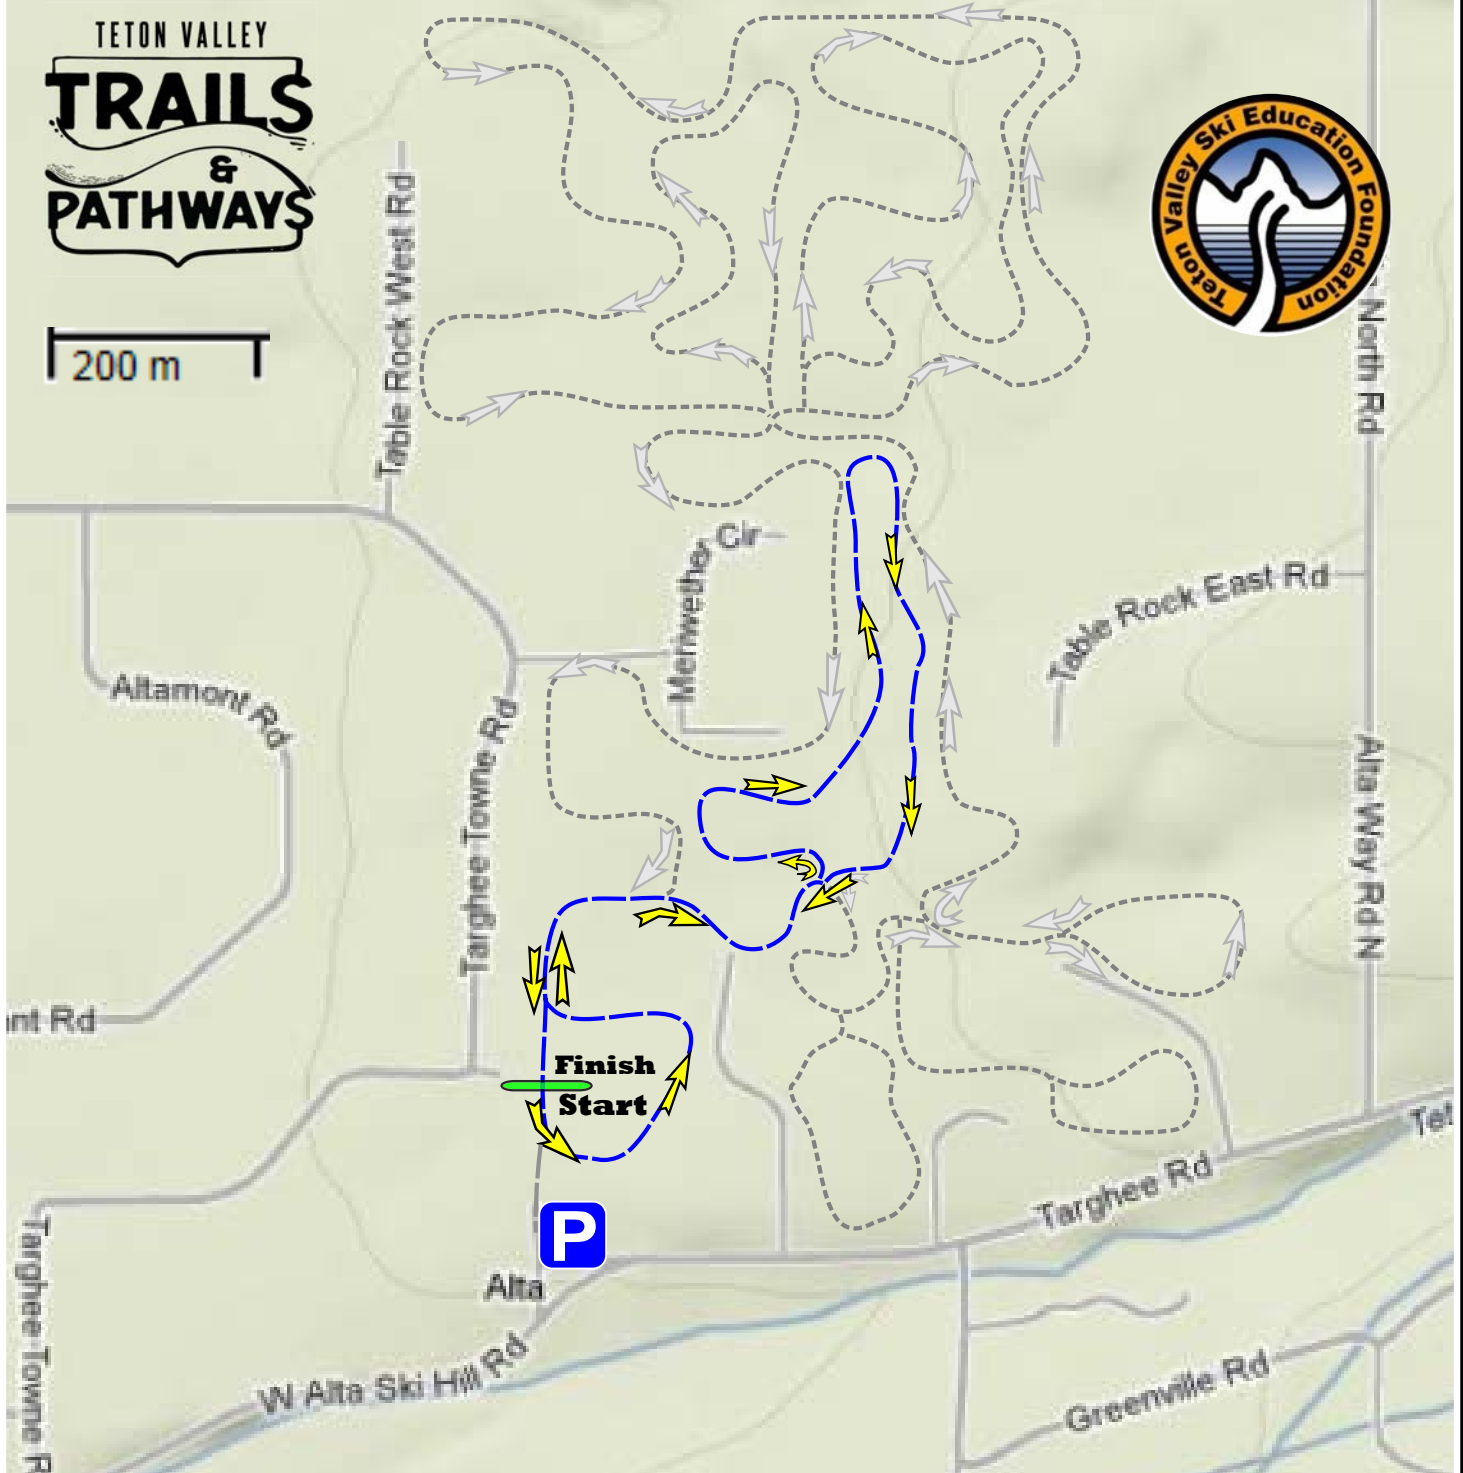

Alta Vista Freestyle Race

Distance: **2.5k Race**

TETON VALLEY
**TRAILS
&
PATHWAYS**

200 m

6500 ft
6460 ft
6420ft

Alta Vista Freestyle Race

Distance: **6k Race**

TETON VALLEY
TRAILS
&
PATHWAYS

200 m

6500 ft
6460 ft
6420ft

Alta Vista Freestyle Race

Distance: **10/20k Race**

TETON VALLEY
TRAILS & PATHWAYS

200 m

6500 ft
6460 ft
6420 ft