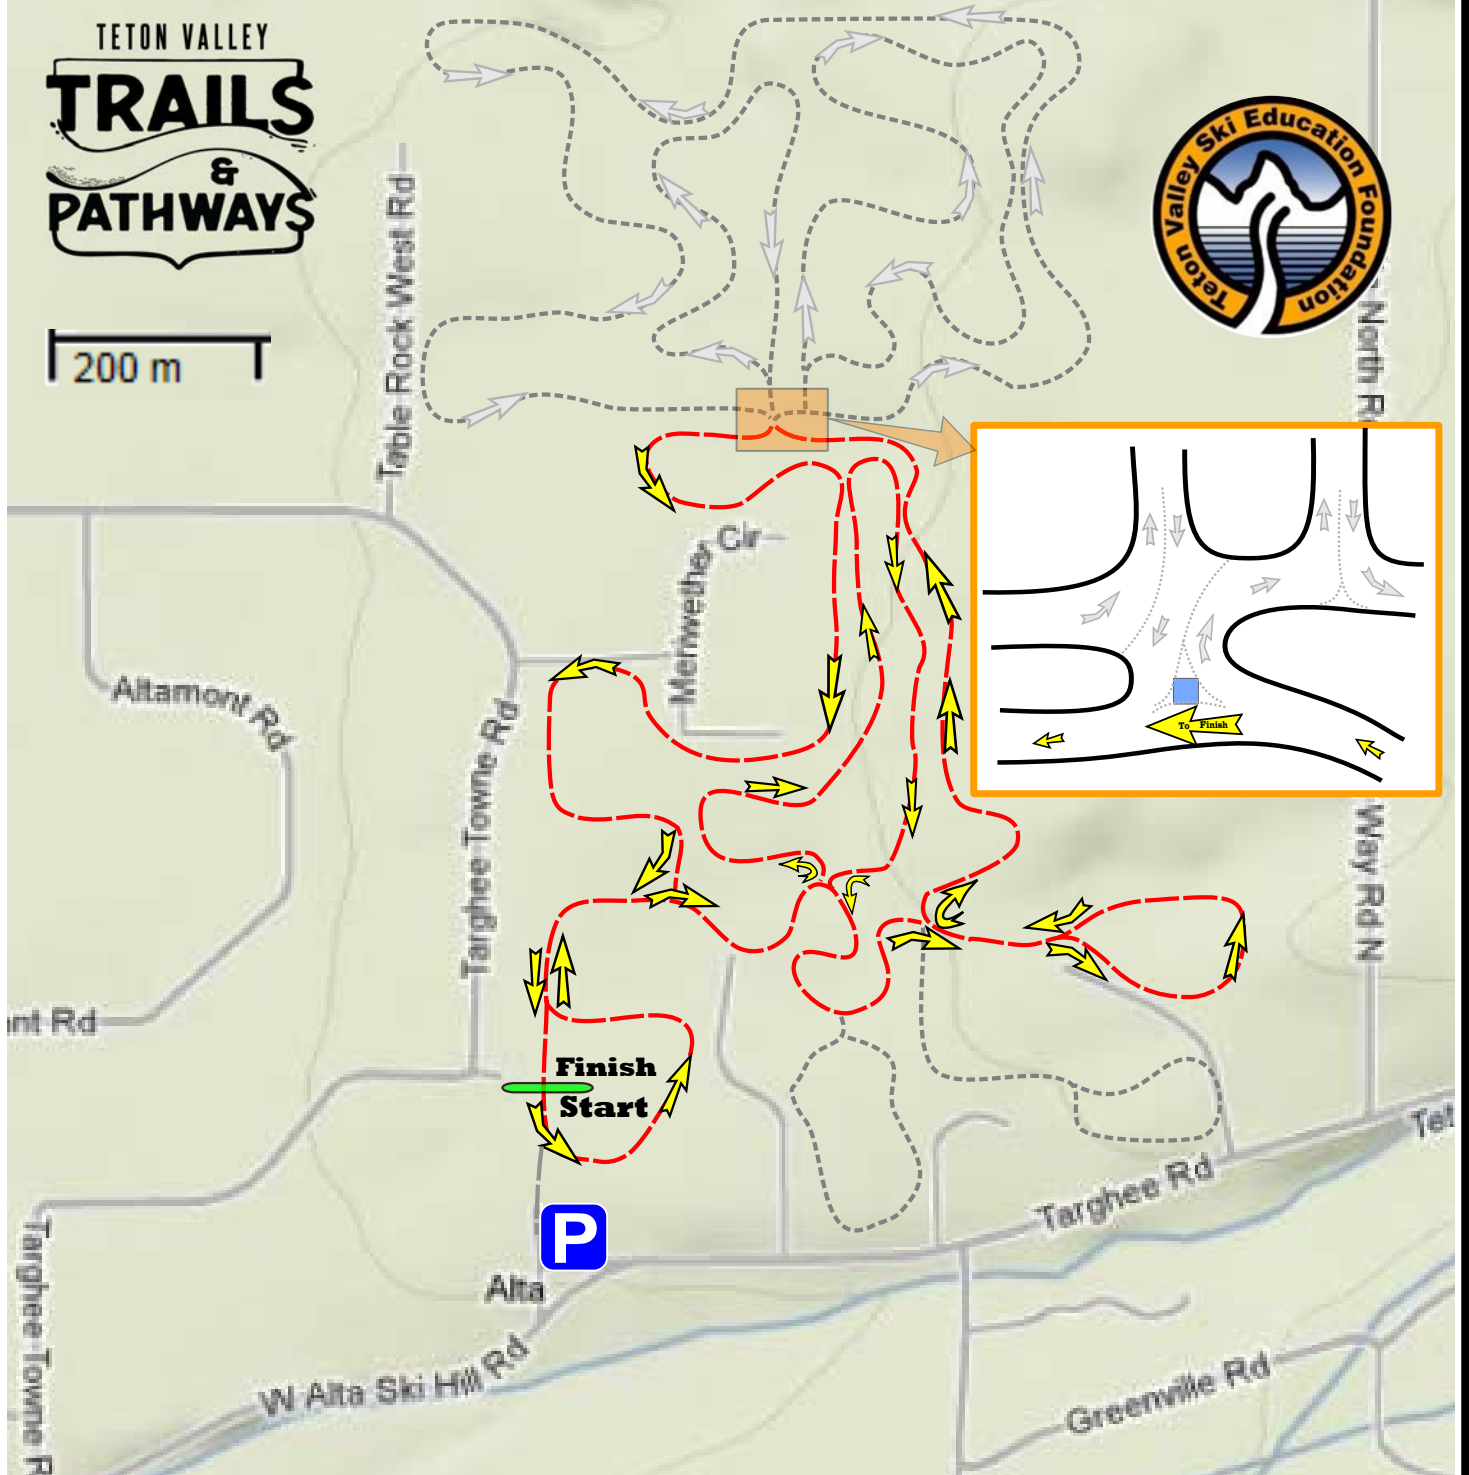

Alta Vista Freestyle Race

Distance: **2.5k Race**

TETON VALLEY
**TRAILS
&
PATHWAYS**

200 m

6500 ft
6460 ft
6420ft

Alta Vista Freestyle Race

Distance: **6k Race**

TETON VALLEY
TRAILS
&
PATHWAYS

200 m

6500 ft
6460 ft
6420ft

Alta Vista Freestyle Race

Distance: **10/20k Race**

TETON VALLEY
TRAILS & PATHWAYS

200 m

6500 ft
6460 ft
6420 ft