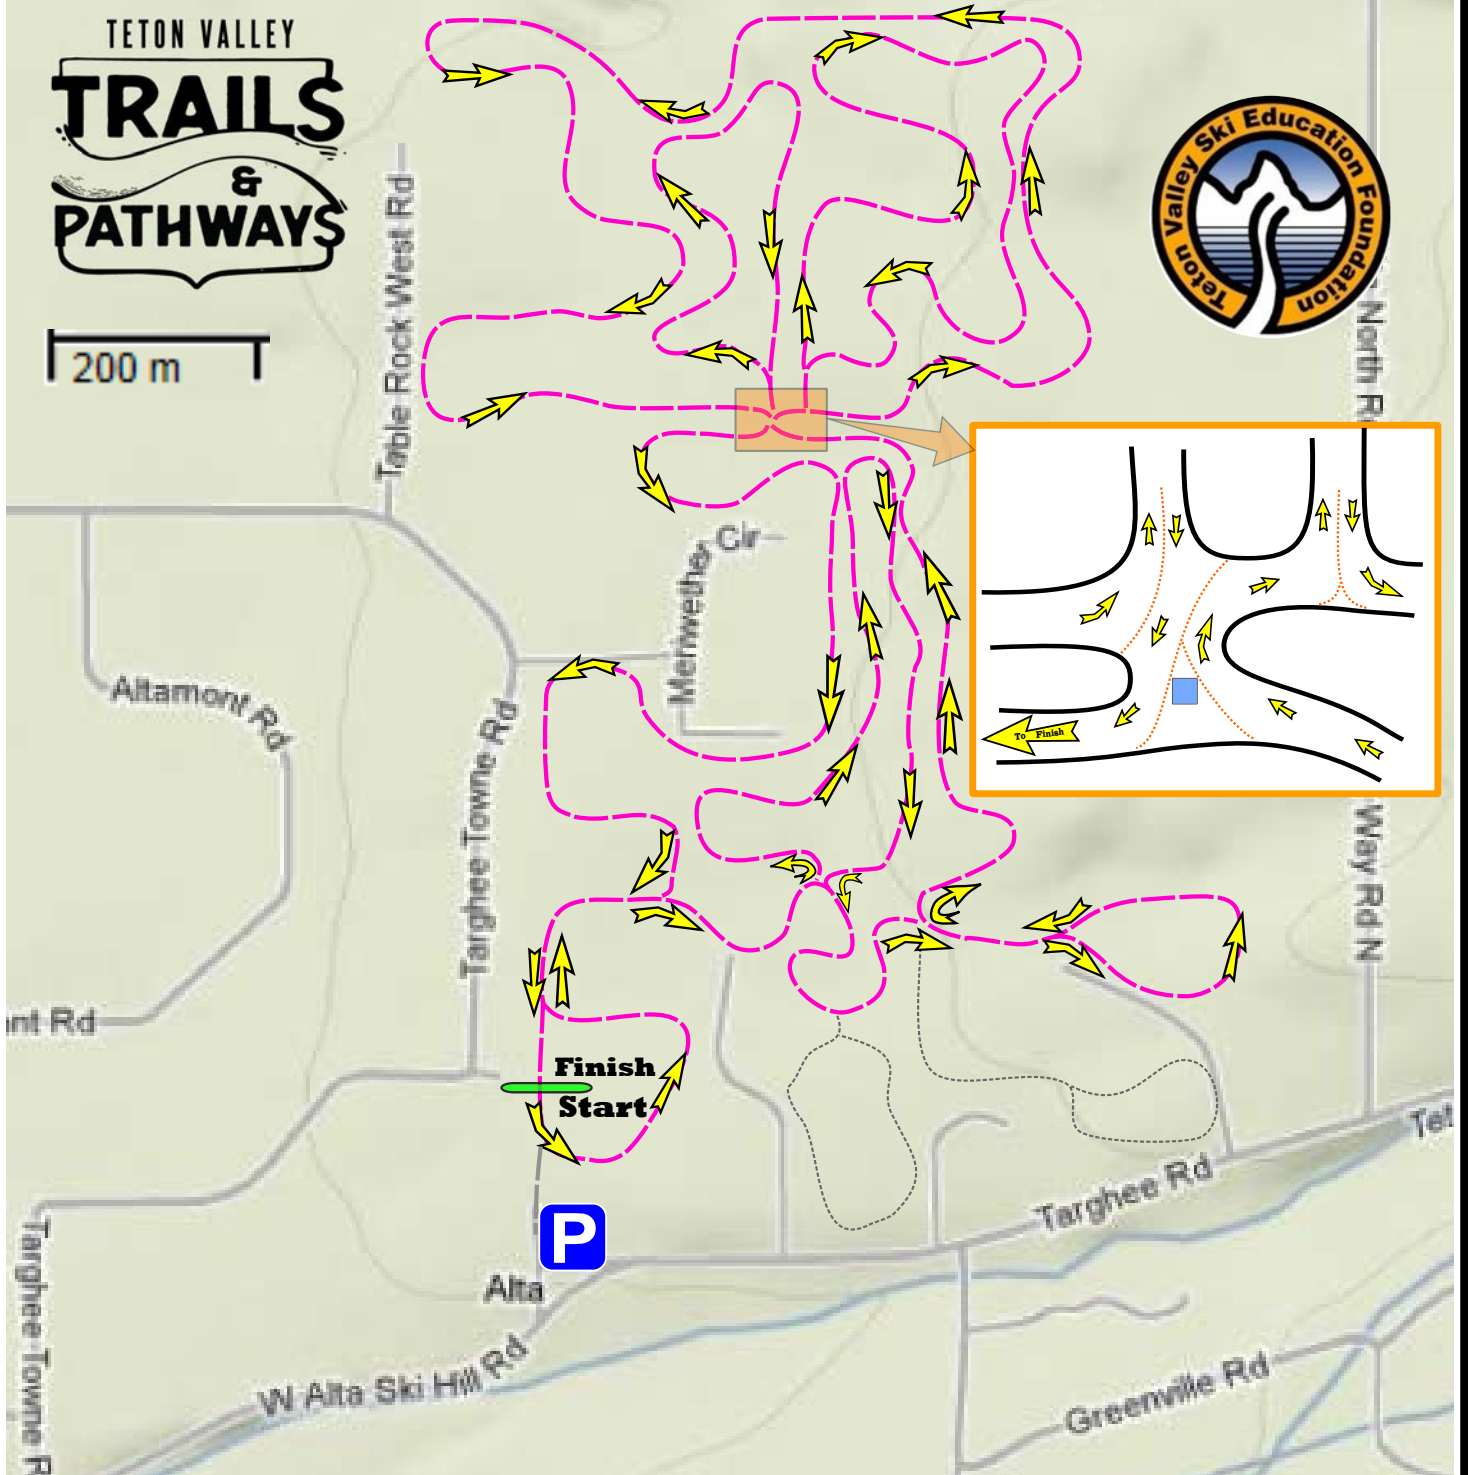

Alta Vista Freestyle Race

Distance: **2.5k Race**

TETON VALLEY
**TRAILS
&
PATHWAYS**

200 m

6500 ft
6460 ft
6420ft

Alta Vista Freestyle Race

Distance: **6k Race**

TETON VALLEY
TRAILS
&
PATHWAYS

200 m

6500 ft
6460 ft
6420ft

Alta Vista Freestyle Race

Distance: **10/20k Race**

TETON VALLEY
TRAILS & PATHWAYS

200 m

6500 ft
6460 ft
6420 ft