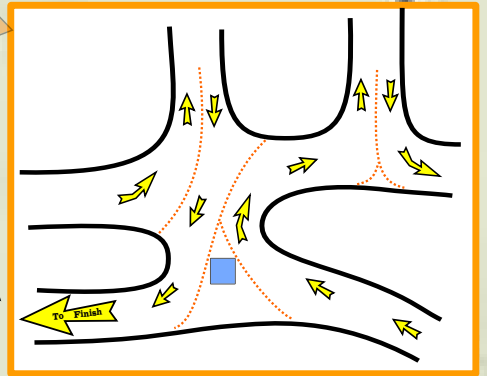

Alta Vista Freestyle Race

Distance: **2.5k Race**

TETON VALLEY
**TRAILS
&
PATHWAYS**

200 m

6500 ft
6460 ft
6420ft

Alta Vista Freestyle Race

Distance: **6k Race**

TETON VALLEY
TRAILS
&
PATHWAYS

200 m

6500 ft
6460 ft
6420ft

Alta Vista Freestyle Race

Distance: **10/20k Race**

TETON VALLEY
TRAILS & PATHWAYS

200 m

6500 ft
6460 ft
6420 ft