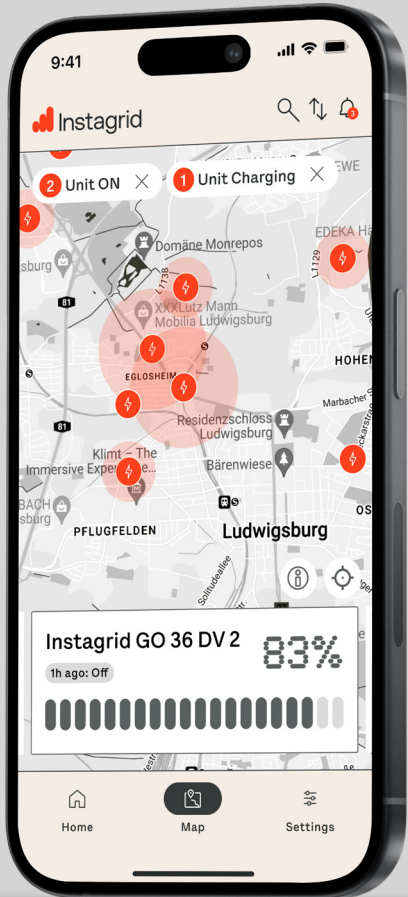

# ONE POWERFUL SYSTEM

**Instagrid LINK** is a smart power distributor that extends the features of your portable power supply and enables new and powerful applications.

- Island mode – combine Instagrid GO units for up to 3 x power capacity. Hot-swap seamlessly for extended run times without the hassle of generators or extension cords.
- Continuous power source – set up a mission-critical power supply with no interruptions.
- Power up to three devices with RCD-protection without noise or exhaust fumes throughout the whole working day.