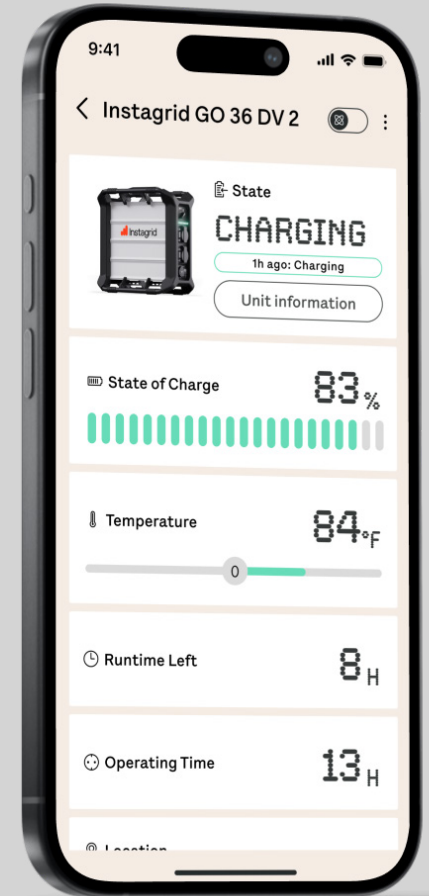

Statistics

Aggregated data about your fleet. Keep track of your energy consumption and sustainability metrics.