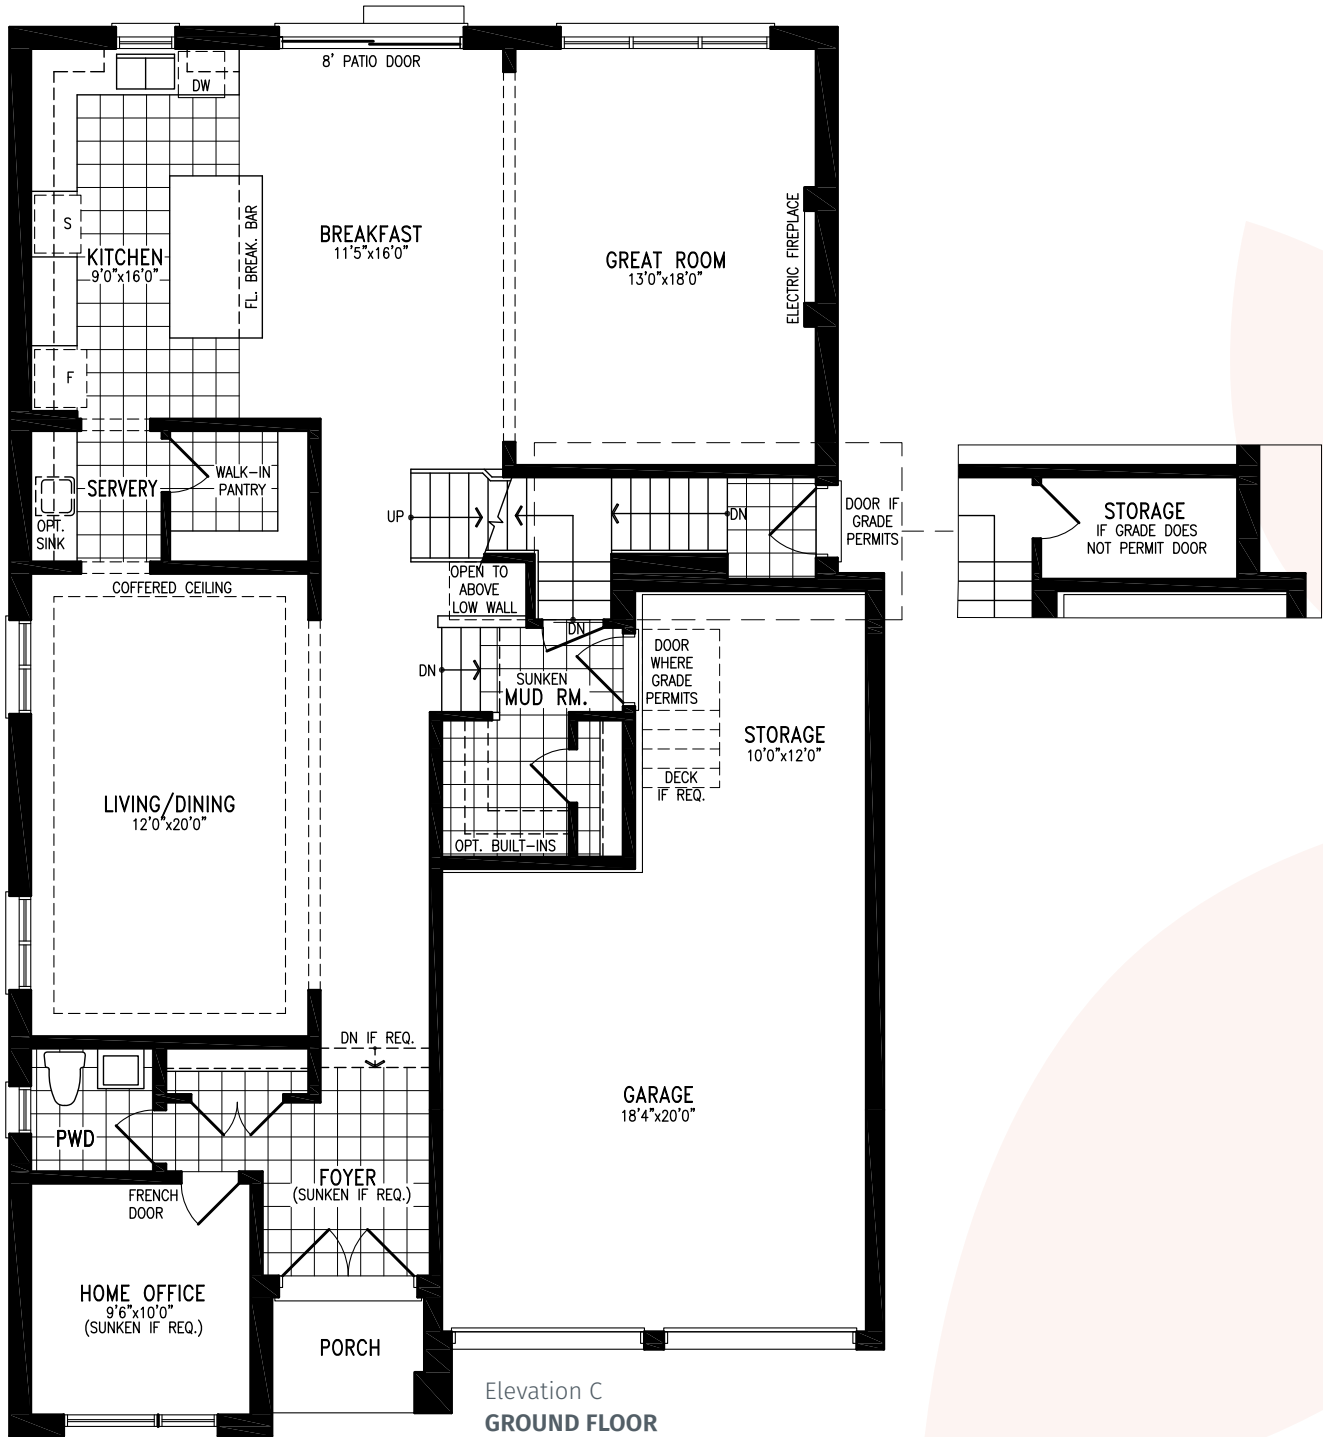

# LAILA

Elevation C | 3,679 sq. ft.

THE LAILA 44-4 prices & specifications subject to change without notice. Useable square footage may vary from that stated herein. Artists concept only E.&O.E. © September 2021 CountryWide Homes. All rights reserved.