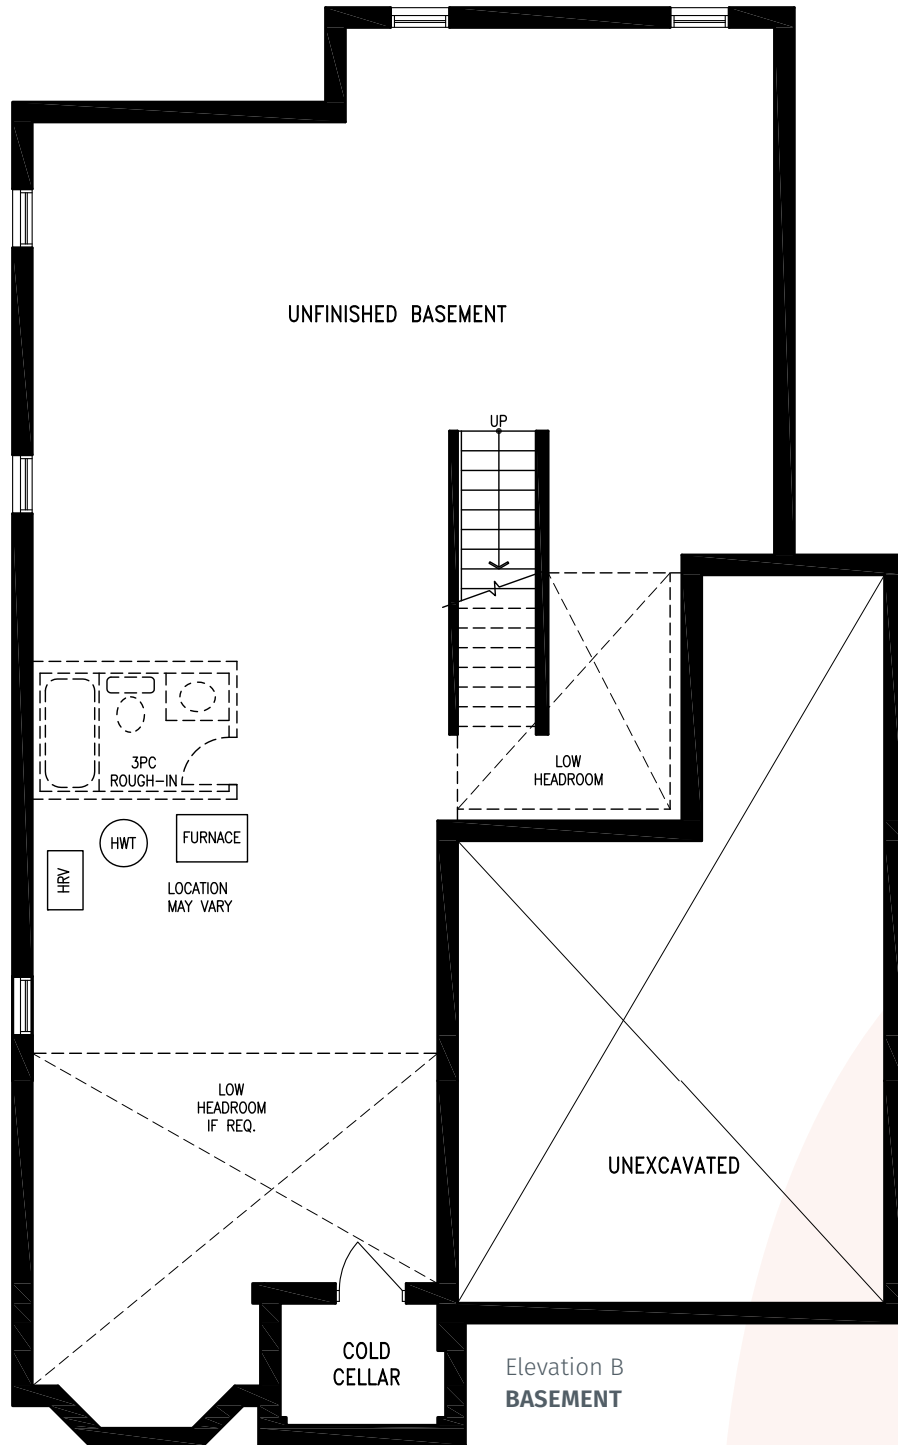

# ILONA

Elevation B | 3,168 sq. ft.

THE ILONA 44-1 prices & specifications subject to change without notice. Useable square footage may vary from that stated herein. Artists concept only E.&O.E. © September 2021 CountryWide Homes. All rights reserved.