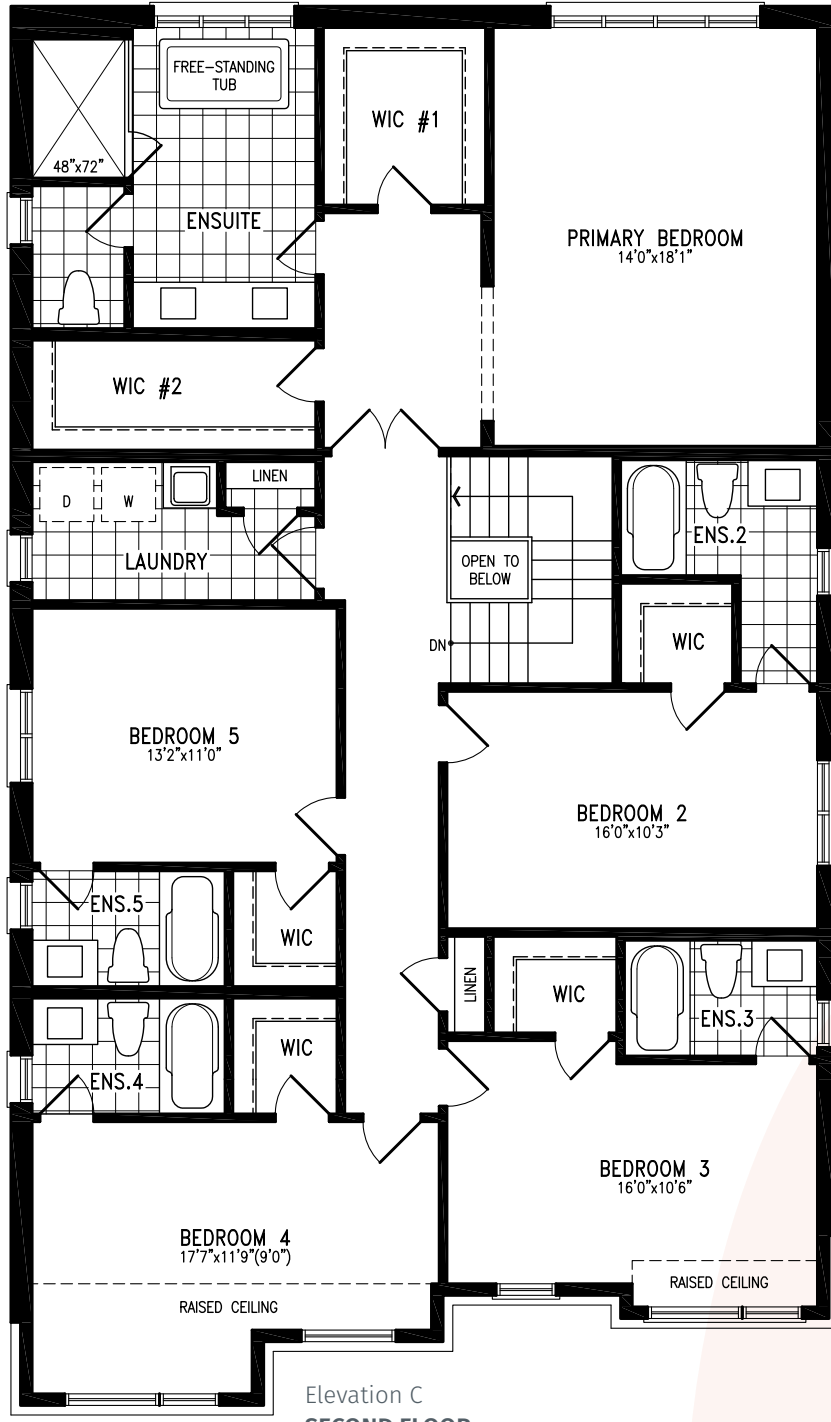

MIDHURST
VALLEY

44' SINGLES COLLECTION

LAILA

Elevation C | 3,679 sq. ft.

Elevation C
SECOND FLOOR

THE LAILA 44-4 prices & specifications subject to change without notice. Useable square footage may vary from that stated herein. Artists concept only E.&O.E. © September 2021 CountryWide Homes. All rights reserved.

COUNTRYWIDE