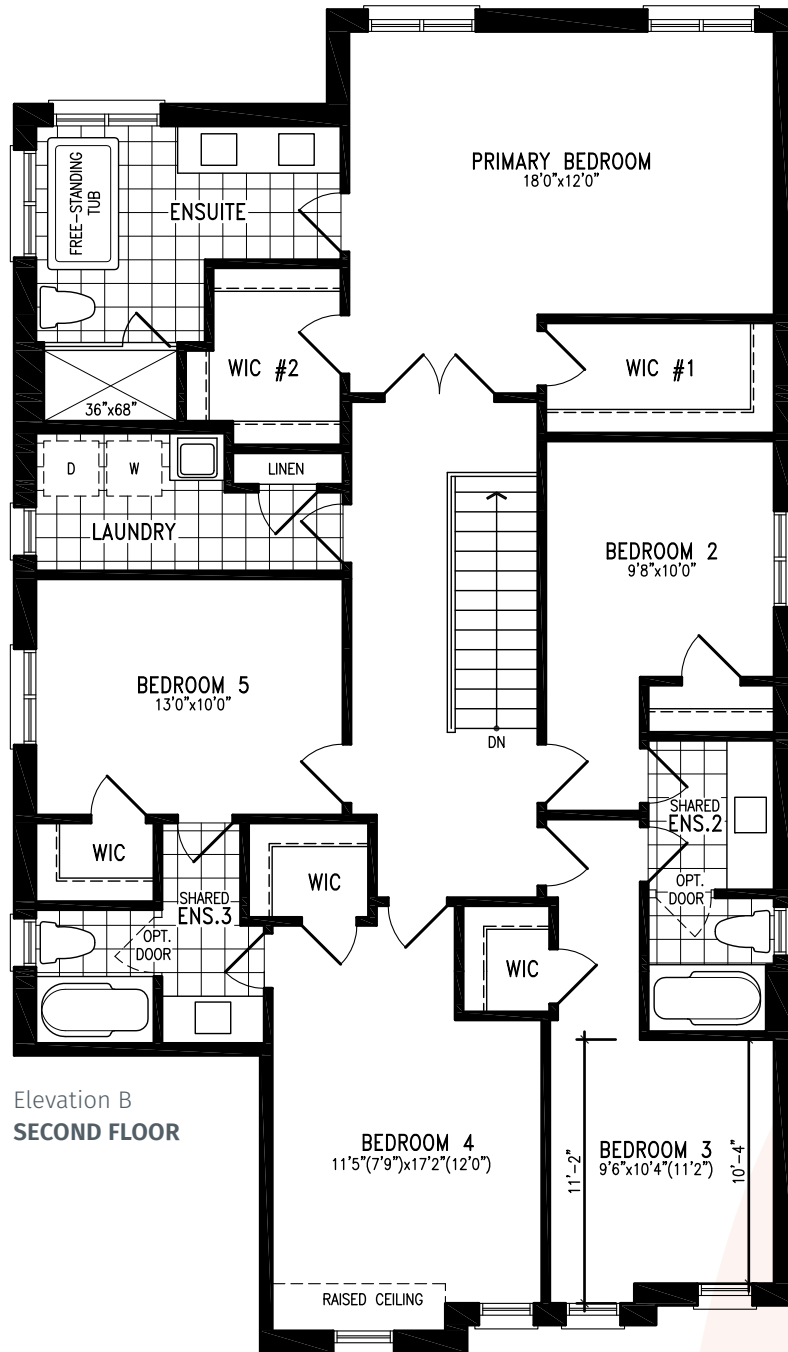

# ILONA

Elevation B | 3,168 sq. ft.

THE ILONA 44-1 prices & specifications subject to change without notice. Useable square footage may vary from that stated herein. Artists concept only E.&O.E. © September 2021 CountryWide Homes. All rights reserved.