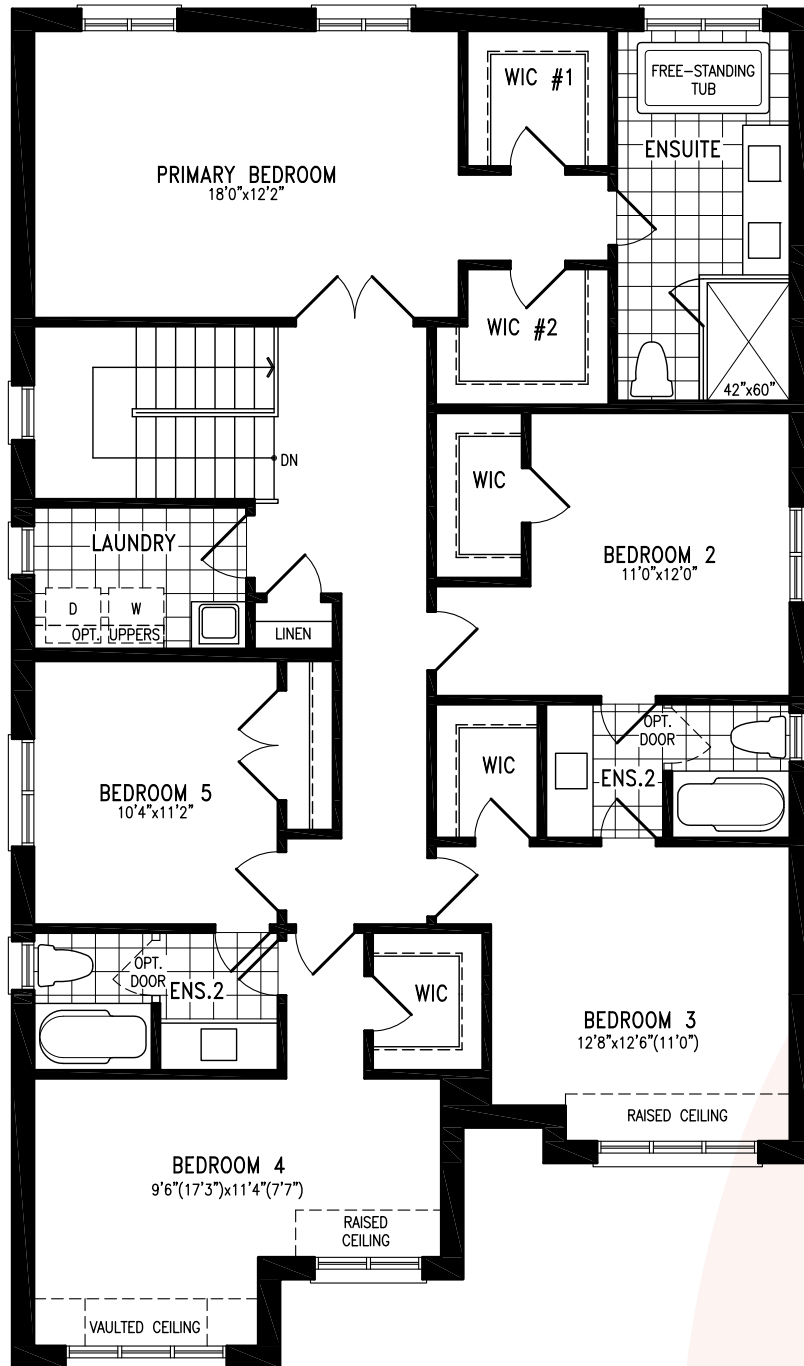

MIDHURST
VALLEY

44' SINGLES COLLECTION

JORDYN

Elevation B | 3,287 sq. ft.

Elevation B
SECOND FLOOR

THE JORDYN 44-2 prices & specifications subject to change without notice. Useable square footage may vary from that stated herein. Artists concept only E.&O.E. © September 2021 CountryWide Homes. All rights reserved.

COUNTRYWIDE