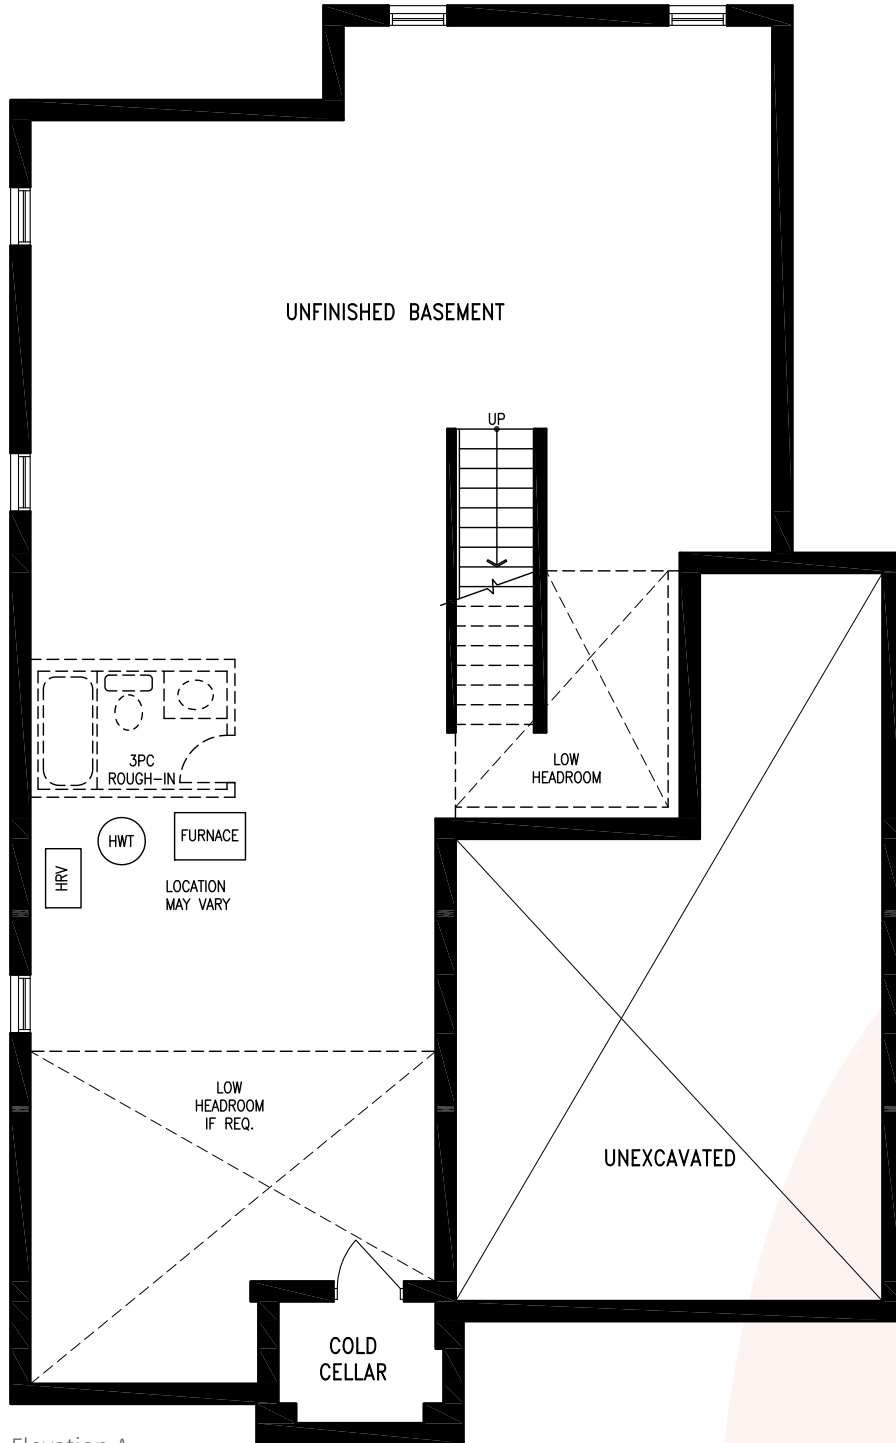

# ILONA

Elevation A | 3,161 sq. ft.

Elevation A  
**BASEMENT**

THE ILONA 44-1 prices & specifications subject to change without notice. Useable square footage may vary from that stated herein. Artists concept only E.&O.E. © September 2021 CountryWide Homes. All rights reserved.