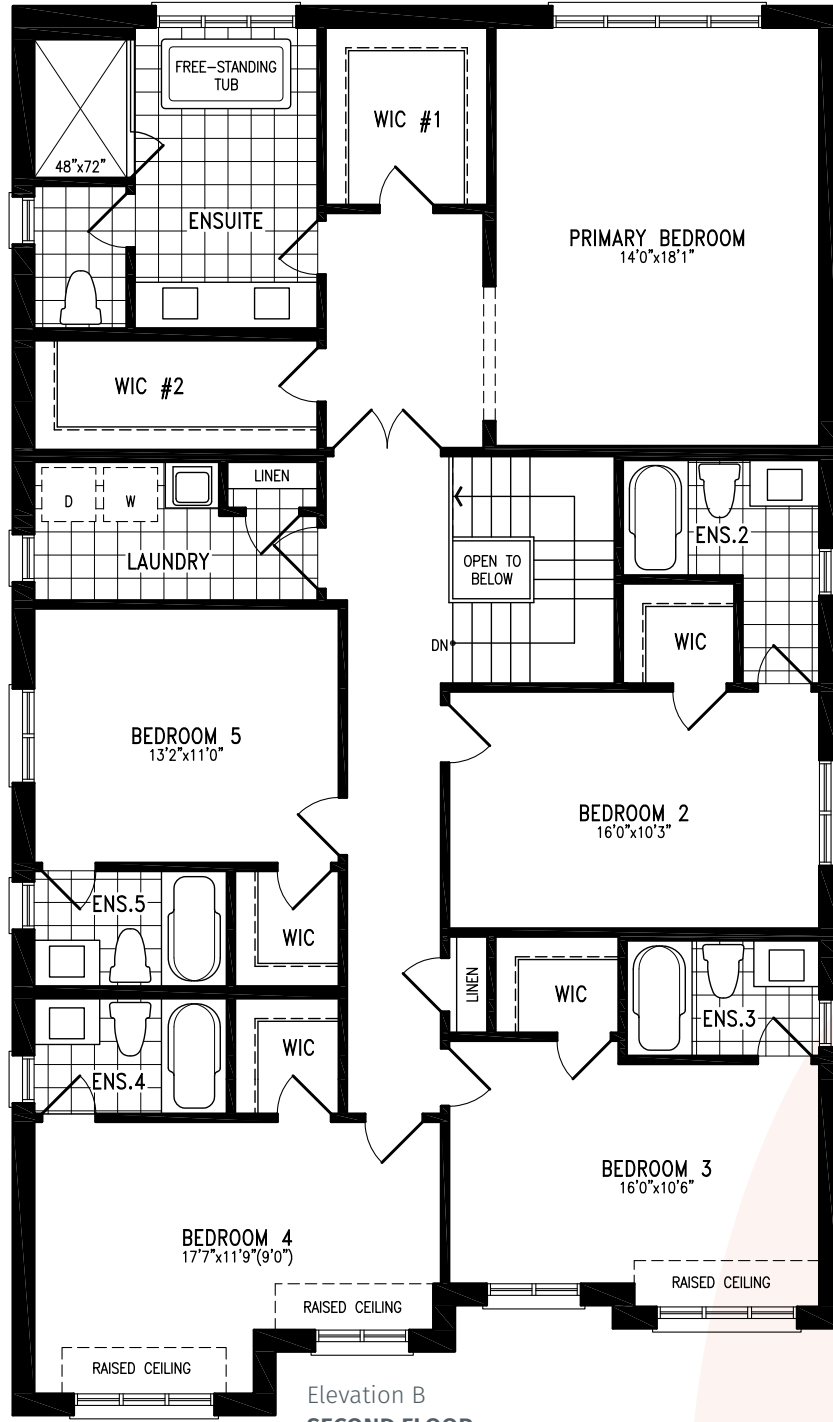

# LAILA

Elevation B | 3,692 sq. ft.

THE LAILA 44-4 prices & specifications subject to change without notice. Useable square footage may vary from that stated herein. Artists concept only E.&O.E. © September 2021 CountryWide Homes. All rights reserved.