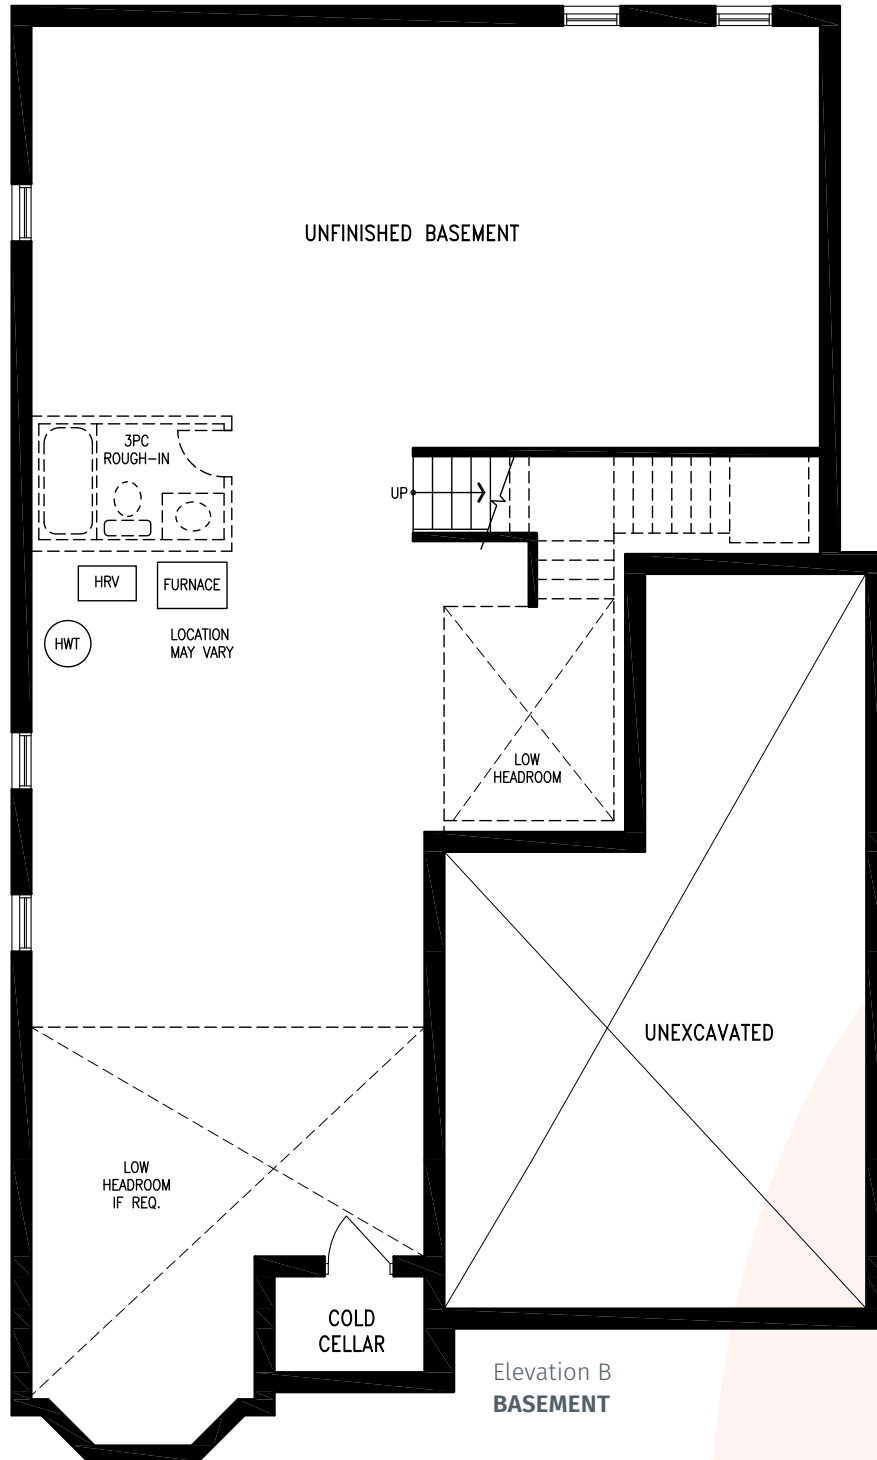

MIDHURST
VALLEY

44' SINGLES COLLECTION

LAILA

Elevation B | 3,692 sq. ft.

THE LAILA 44-4 prices & specifications subject to change without notice. Useable square footage may vary from that stated herein. Artists concept only E.&O.E. © September 2021 CountryWide Homes. All rights reserved.

COUNTRYWIDE