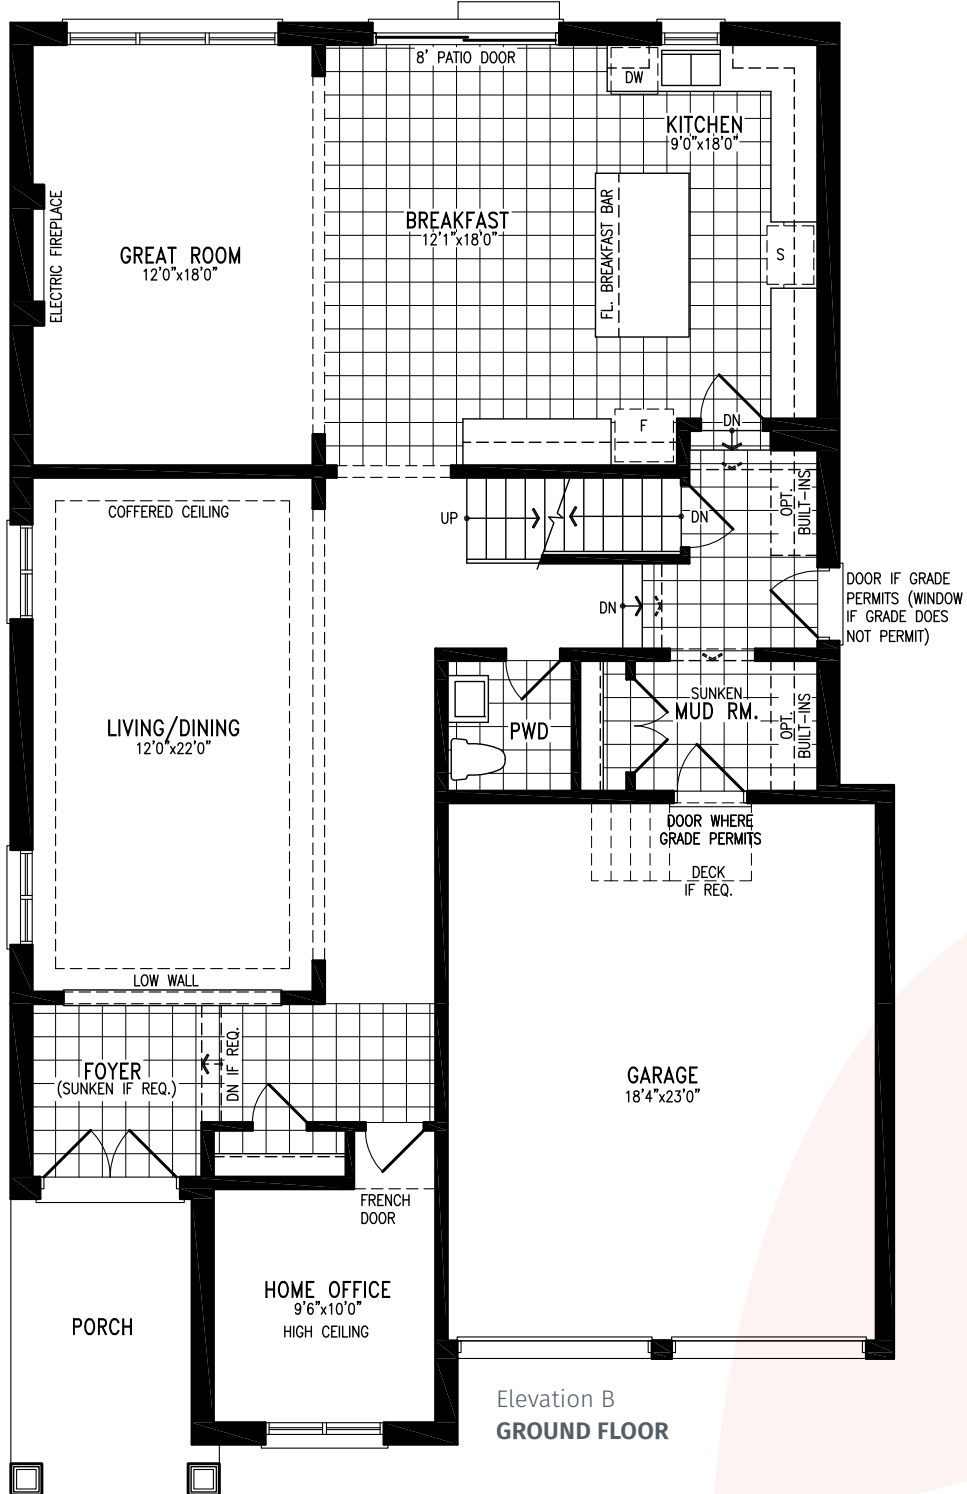

**MIDHURST
VALLEY**

44' SINGLES COLLECTION

KELDA

Elevation B | 3,502 sq. ft.

THE KELDA 44-3 prices & specifications subject to change without notice. Useable square footage may vary from that stated herein. Artists concept only E.&O.E. © September 2021 CountryWide Homes. All rights reserved.

COUNTRYWIDE