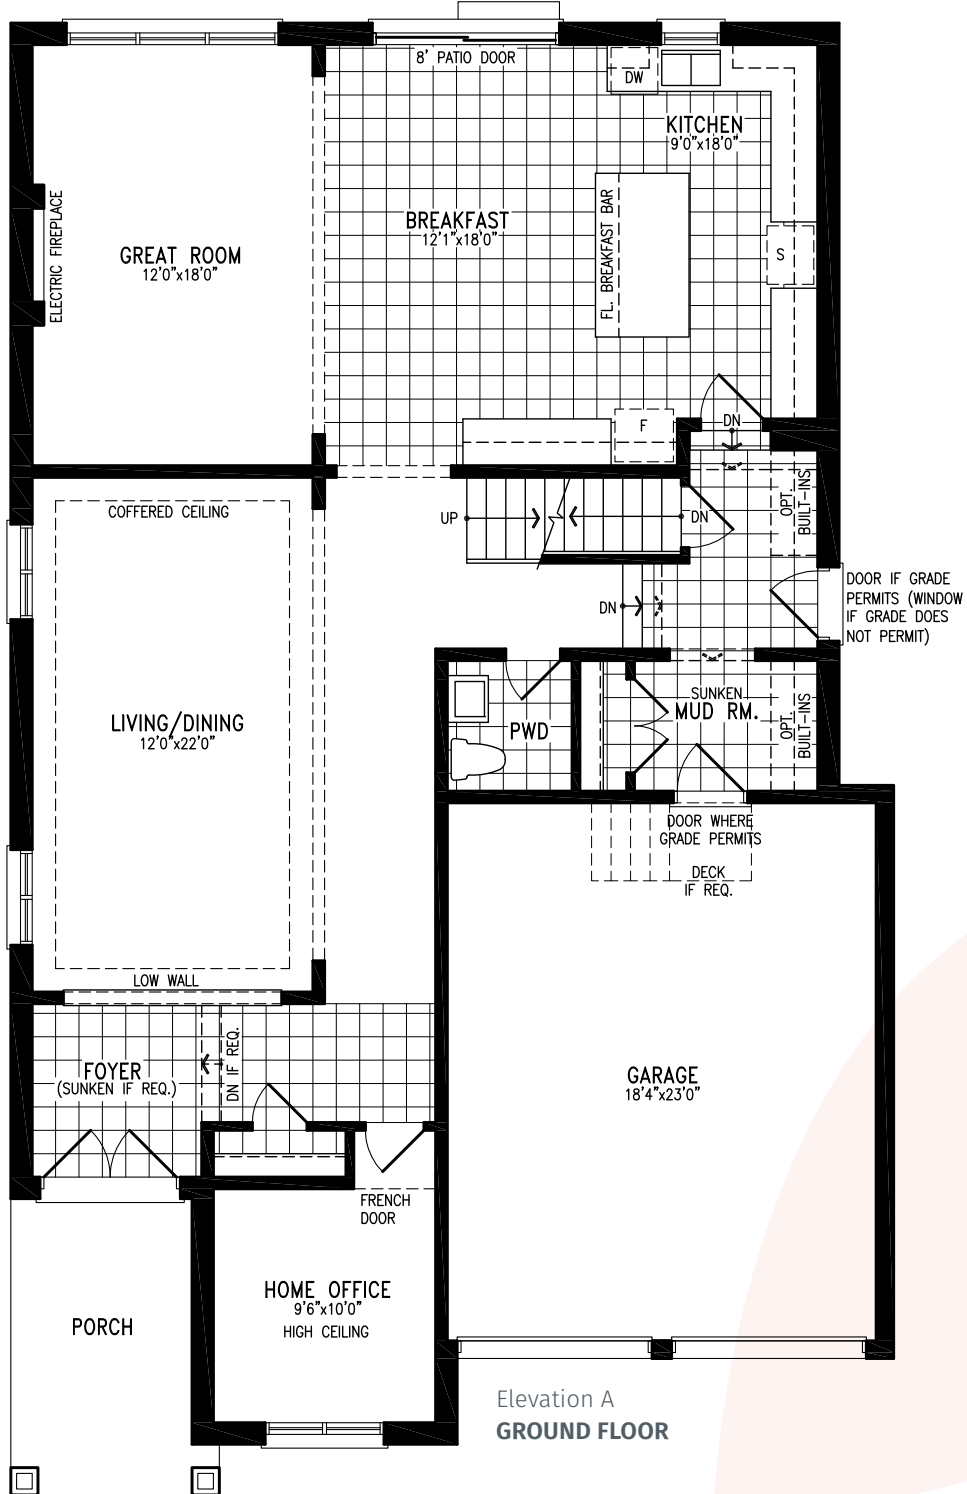

MIDHURST
VALLEY

44' SINGLES COLLECTION

KELDA

Elevation A | 3,502 sq. ft.

THE KELDA 44-3 prices & specifications subject to change without notice. Useable square footage may vary from that stated herein. Artists concept only E.&O.E. © September 2021 CountryWide Homes. All rights reserved.

COUNTRYWIDE