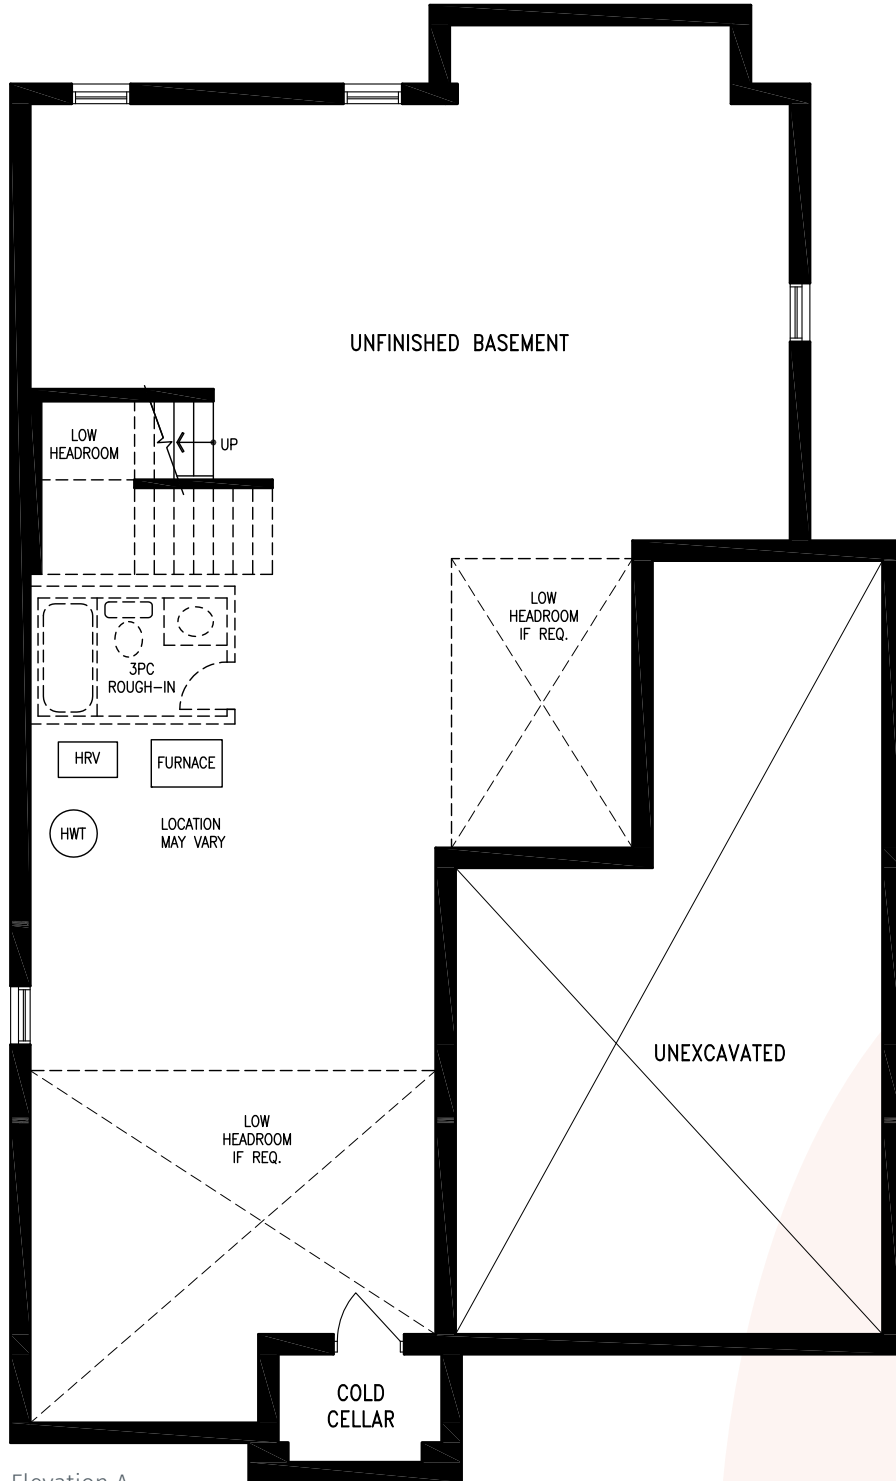

# JORDYN

Elevation A | 3,287 sq. ft.

Elevation A  
**BASEMENT**

THE JORDYN 44-2 prices & specifications subject to change without notice. Useable square footage may vary from that stated herein. Artists concept only E.&O.E. © September 2021 CountryWide Homes. All rights reserved.