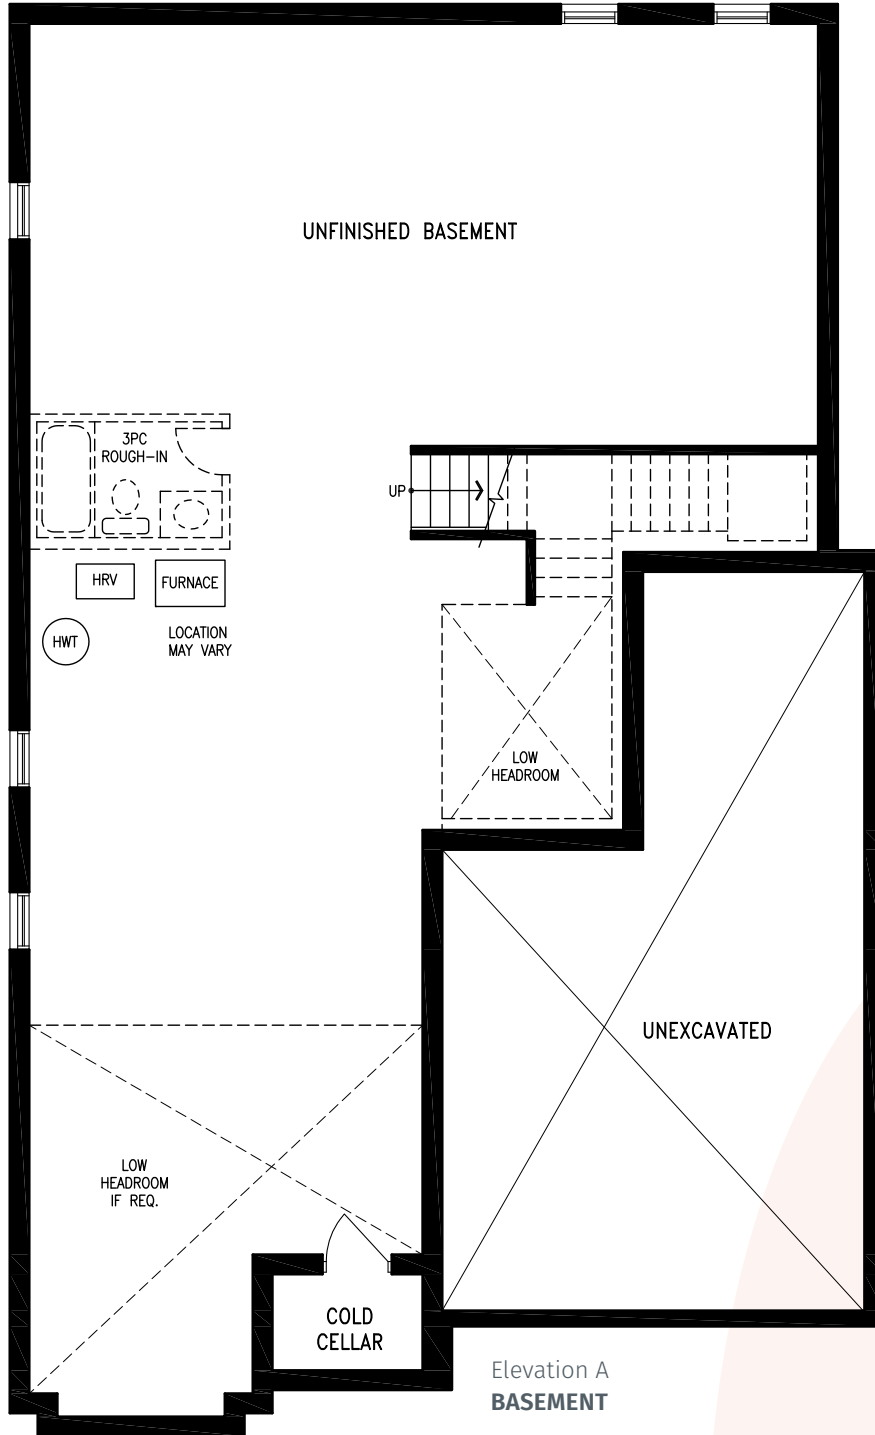

# LAILA

Elevation A | 3,689 sq. ft.

THE LAILA 44-4 prices & specifications subject to change without notice. Useable square footage may vary from that stated herein. Artists concept only E.&O.E. © September 2021 CountryWide Homes. All rights reserved.