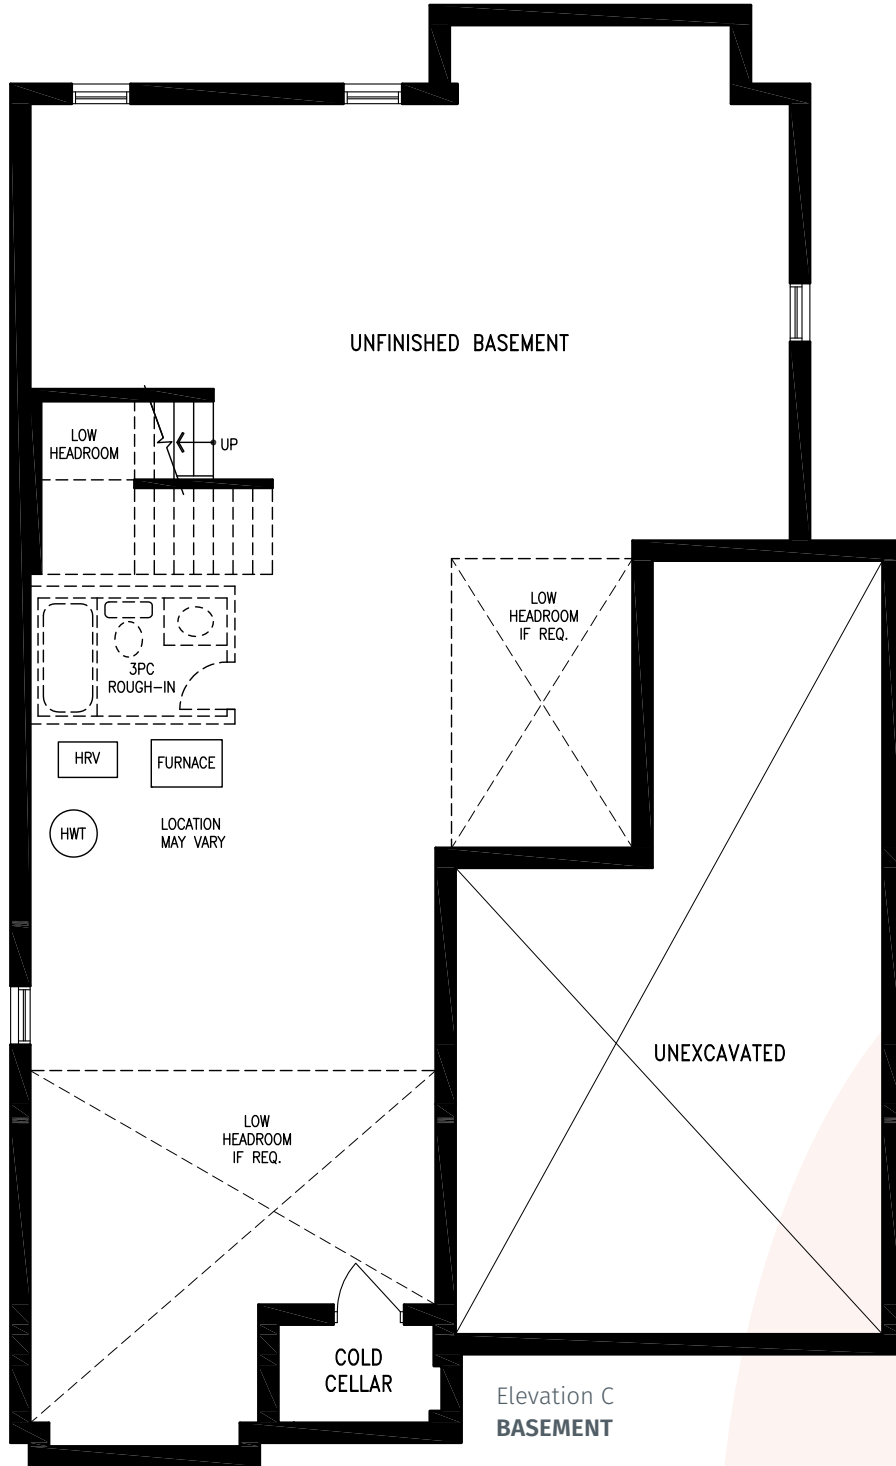

# JORDYN

Elevation C | 3,289 sq. ft.

THE JORDYN 44-2 prices & specifications subject to change without notice. Useable square footage may vary from that stated herein. Artists concept only E.&O.E. © September 2021 CountryWide Homes. All rights reserved.