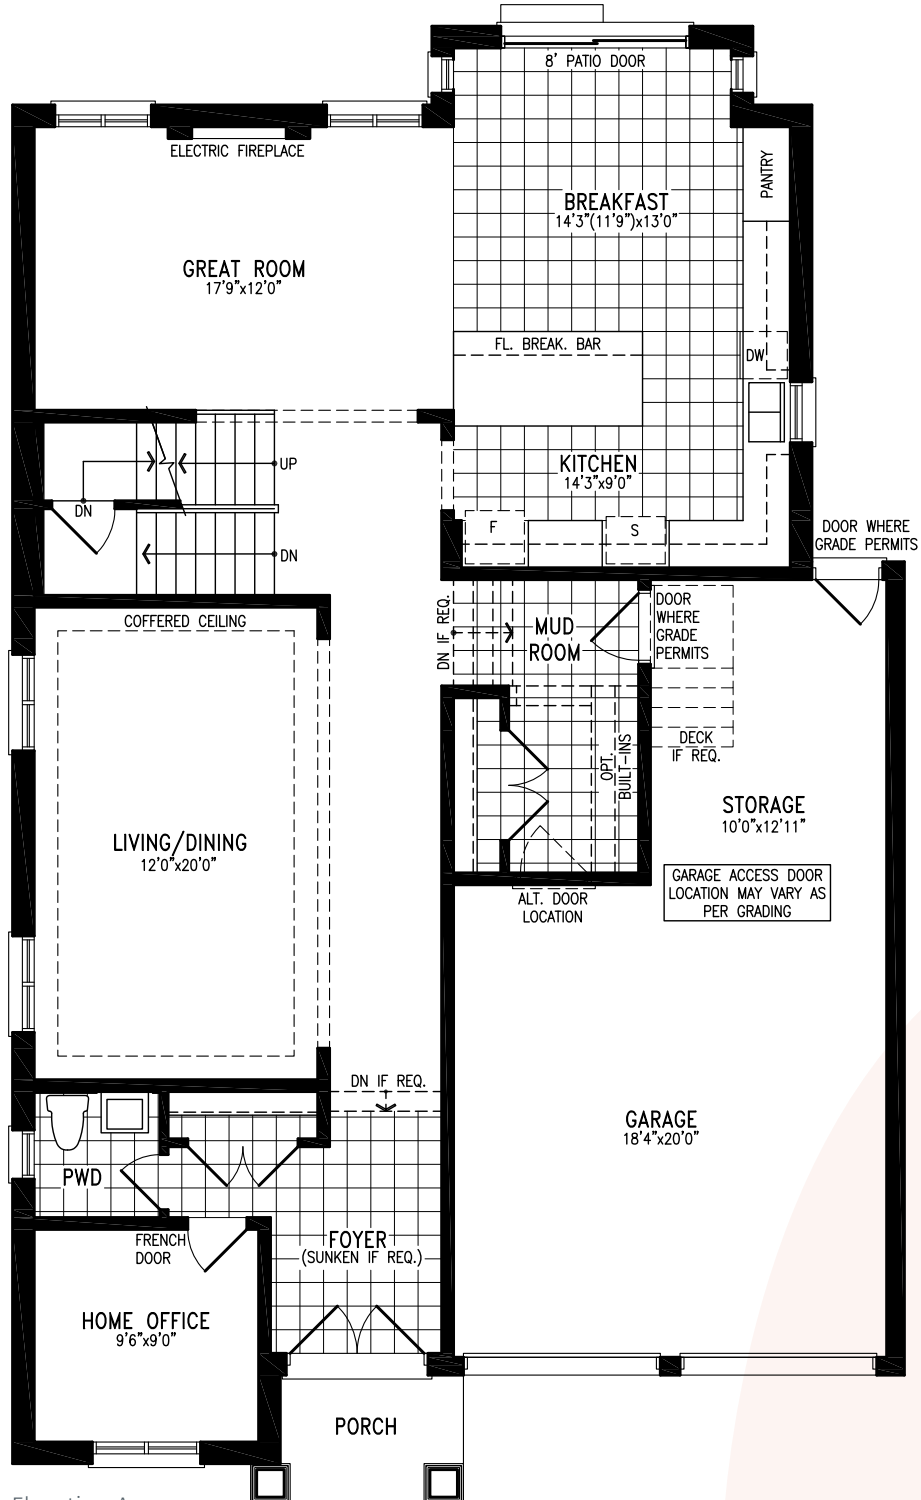

MIDHURST
VALLEY

44' SINGLES COLLECTION

JORDYN

Elevation A | 3,287 sq. ft.

Elevation A
GROUND FLOOR

THE JORDYN 44-2 prices & specifications subject to change without notice. Useable square footage may vary from that stated herein. Artists concept only E.&O.E. © September 2021 CountryWide Homes. All rights reserved.

COUNTRYWIDE