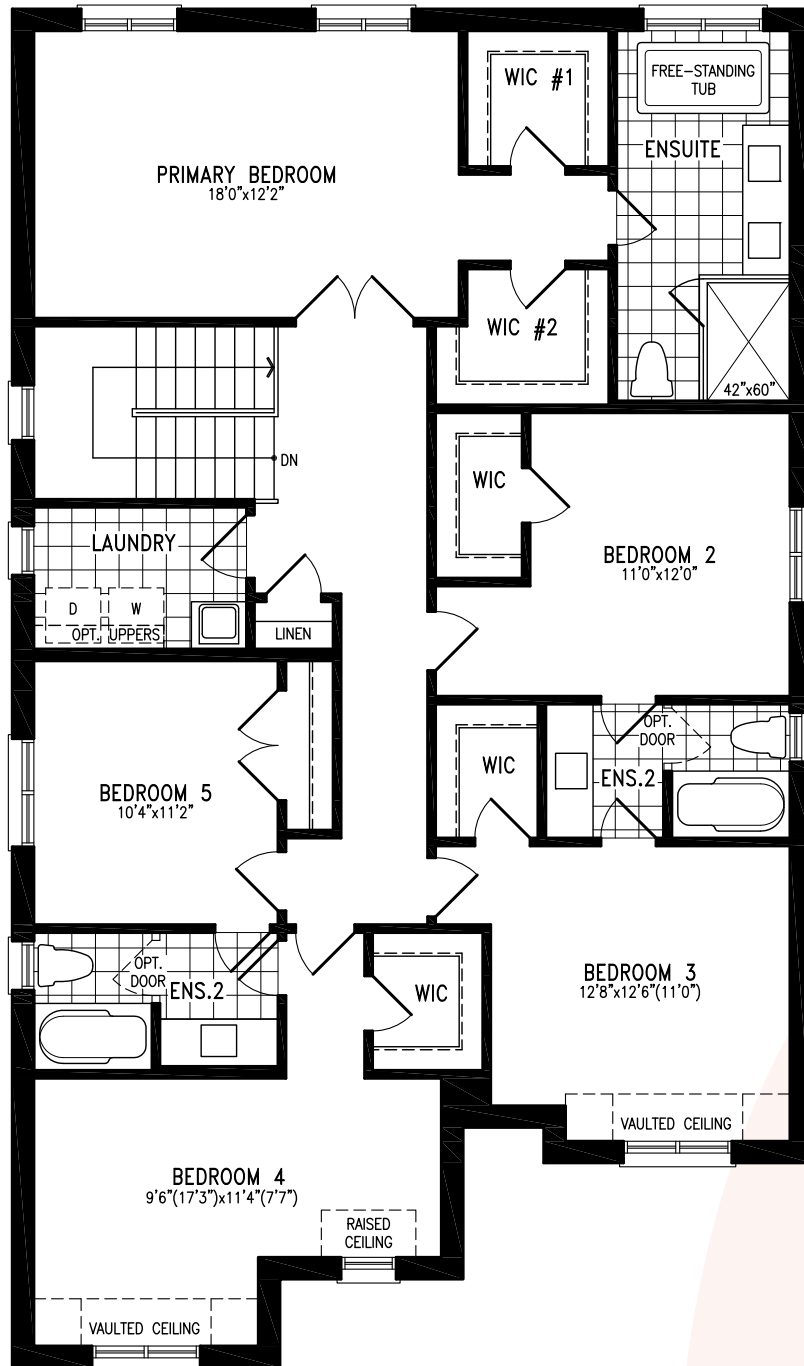

MIDHURST
VALLEY

44' SINGLES COLLECTION

JORDYN

Elevation A | 3,287 sq. ft.

Elevation A
SECOND FLOOR

THE JORDYN 44-2 prices & specifications subject to change without notice. Useable square footage may vary from that stated herein. Artists concept only E.&O.E. © September 2021 CountryWide Homes. All rights reserved.

COUNTRYWIDE