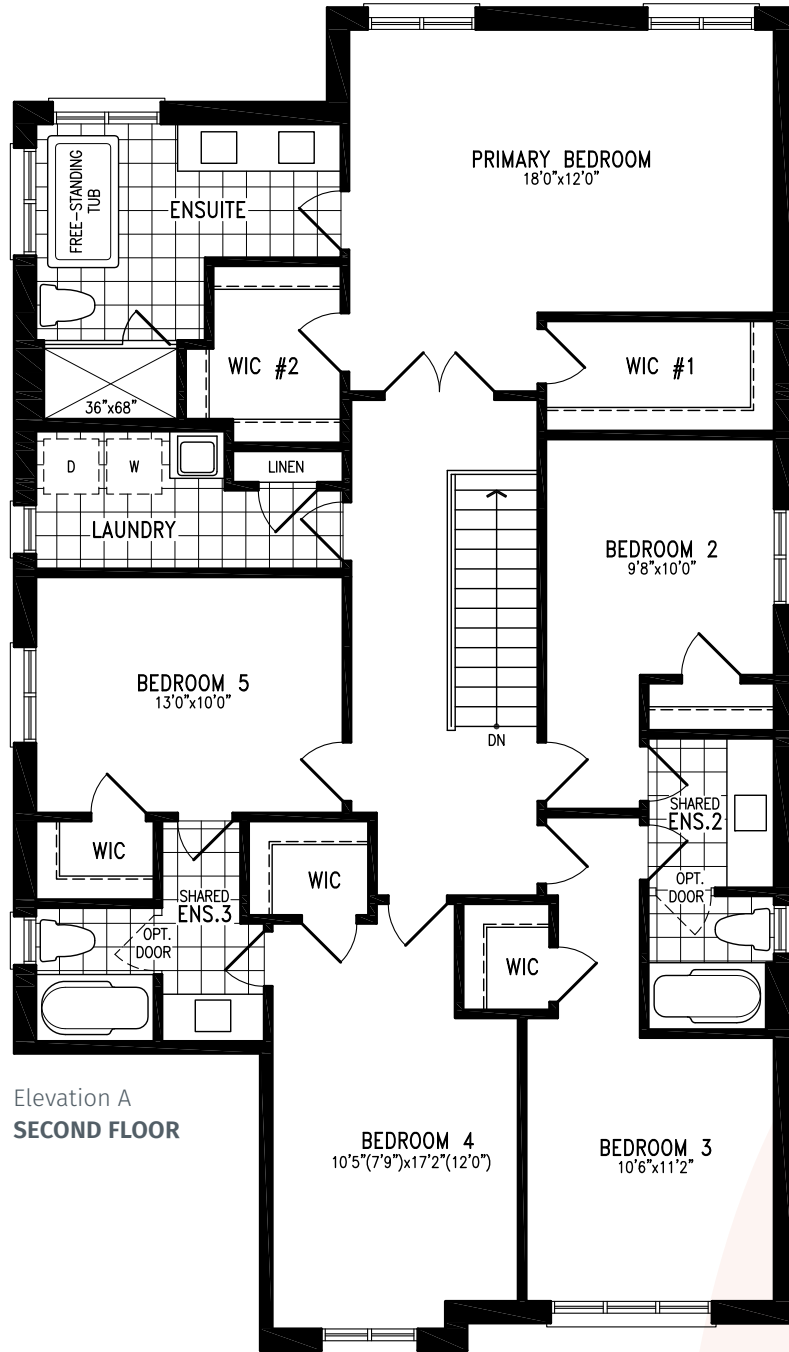

# ILONA

Elevation A | 3,161 sq. ft.

Elevation A  
**GROUND FLOOR**

THE ILONA 44-1 prices & specifications subject to change without notice. Useable square footage may vary from that stated herein. Artists concept only E.&O.E. © September 2021 CountryWide Homes. All rights reserved.

# ILONA

Elevation A | 3,161 sq. ft.

Elevation A  
**SECOND FLOOR**

THE ILONA 44-1 prices & specifications subject to change without notice. Useable square footage may vary from that stated herein. Artists concept only E.&O.E. © September 2021 CountryWide Homes. All rights reserved.