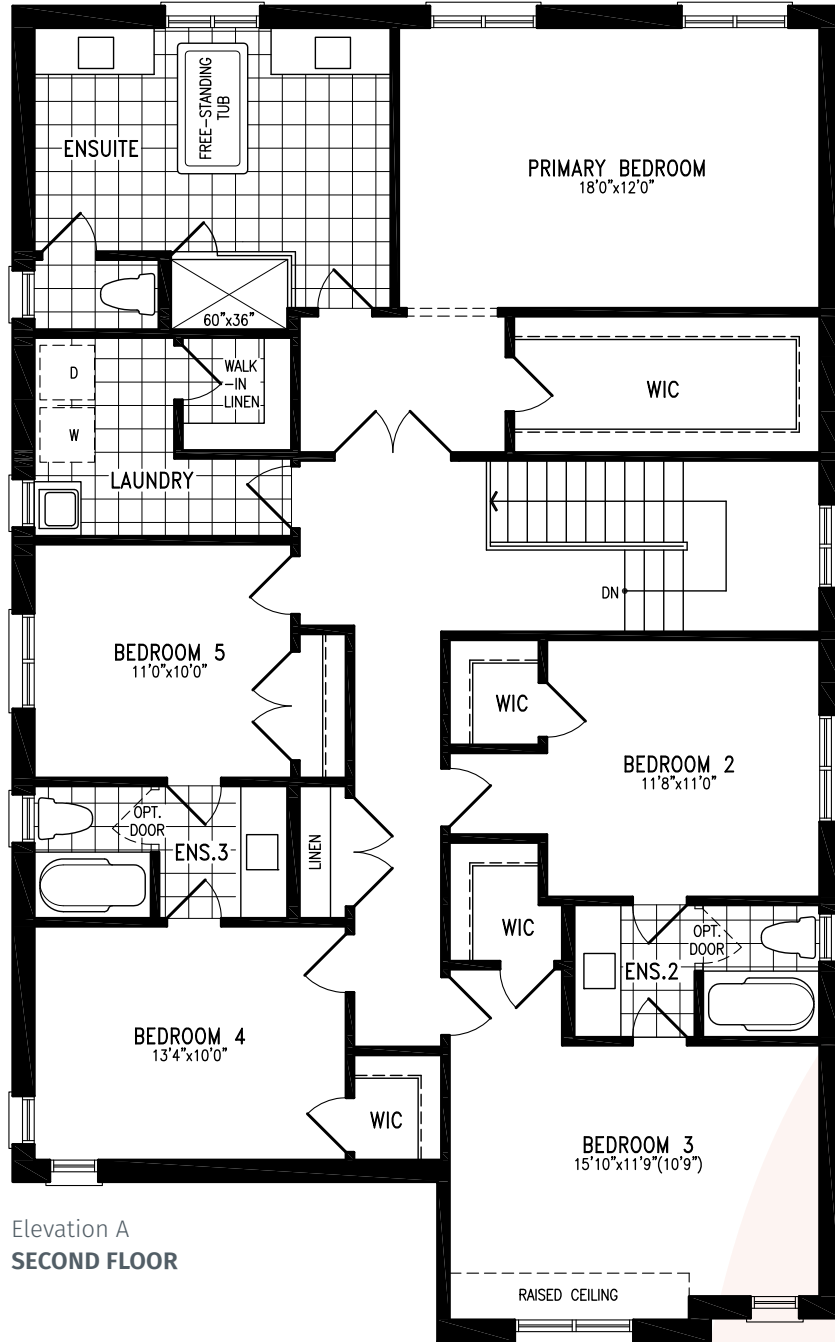

MIDHURST
VALLEY

44' SINGLES COLLECTION

KELDA

Elevation A | 3,502 sq. ft.

Elevation A
SECOND FLOOR

THE KELDA 44-3 prices & specifications subject to change without notice. Useable square footage may vary from that stated herein. Artists concept only E.&O.E. © September 2021 CountryWide Homes. All rights reserved.

COUNTRYWIDE