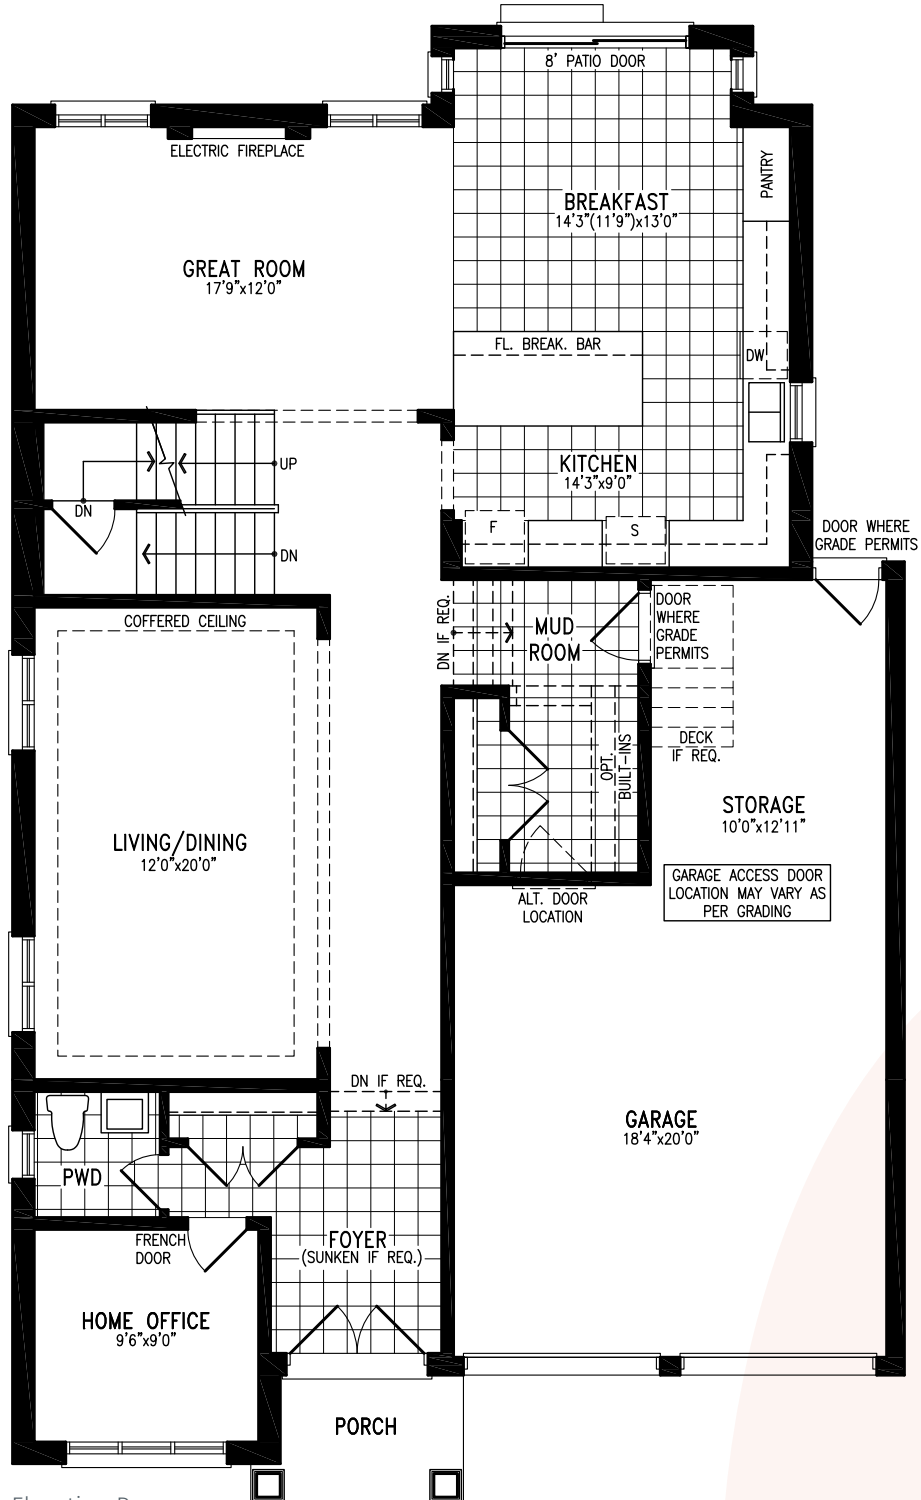

MIDHURST
VALLEY

44' SINGLES COLLECTION

JORDYN

Elevation B | 3,287 sq. ft.

Elevation B
GROUND FLOOR

THE JORDYN 44-2 prices & specifications subject to change without notice. Useable square footage may vary from that stated herein. Artists concept only E.&O.E. © September 2021 CountryWide Homes. All rights reserved.

COUNTRYWIDE