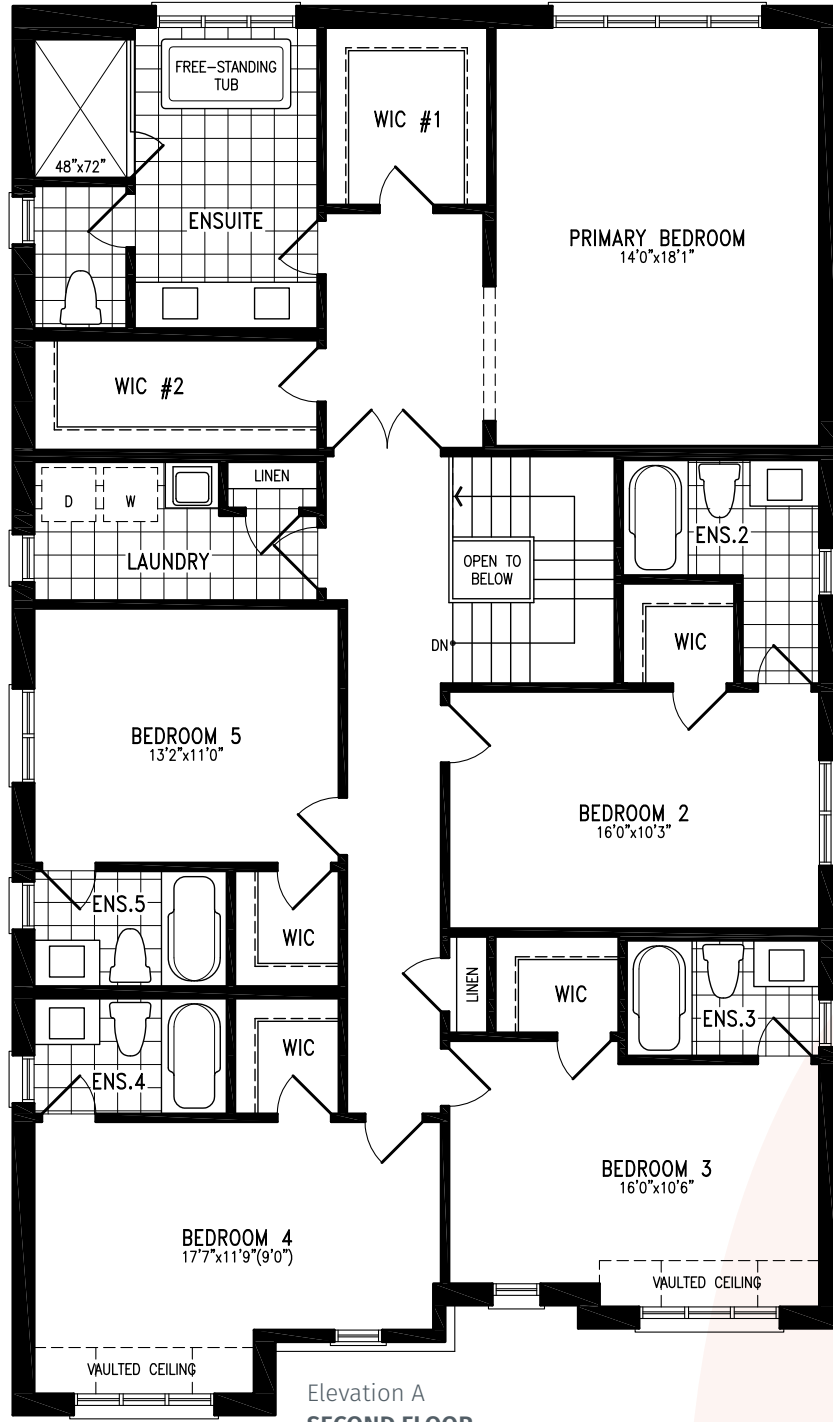

MIDHURST
VALLEY

44' SINGLES COLLECTION

LAILA

Elevation A | 3,689 sq. ft.

Elevation A
SECOND FLOOR

THE LAILA 44-4 prices & specifications subject to change without notice. Useable square footage may vary from that stated herein. Artists concept only E.&O.E. © September 2021 CountryWide Homes. All rights reserved.

COUNTRYWIDE