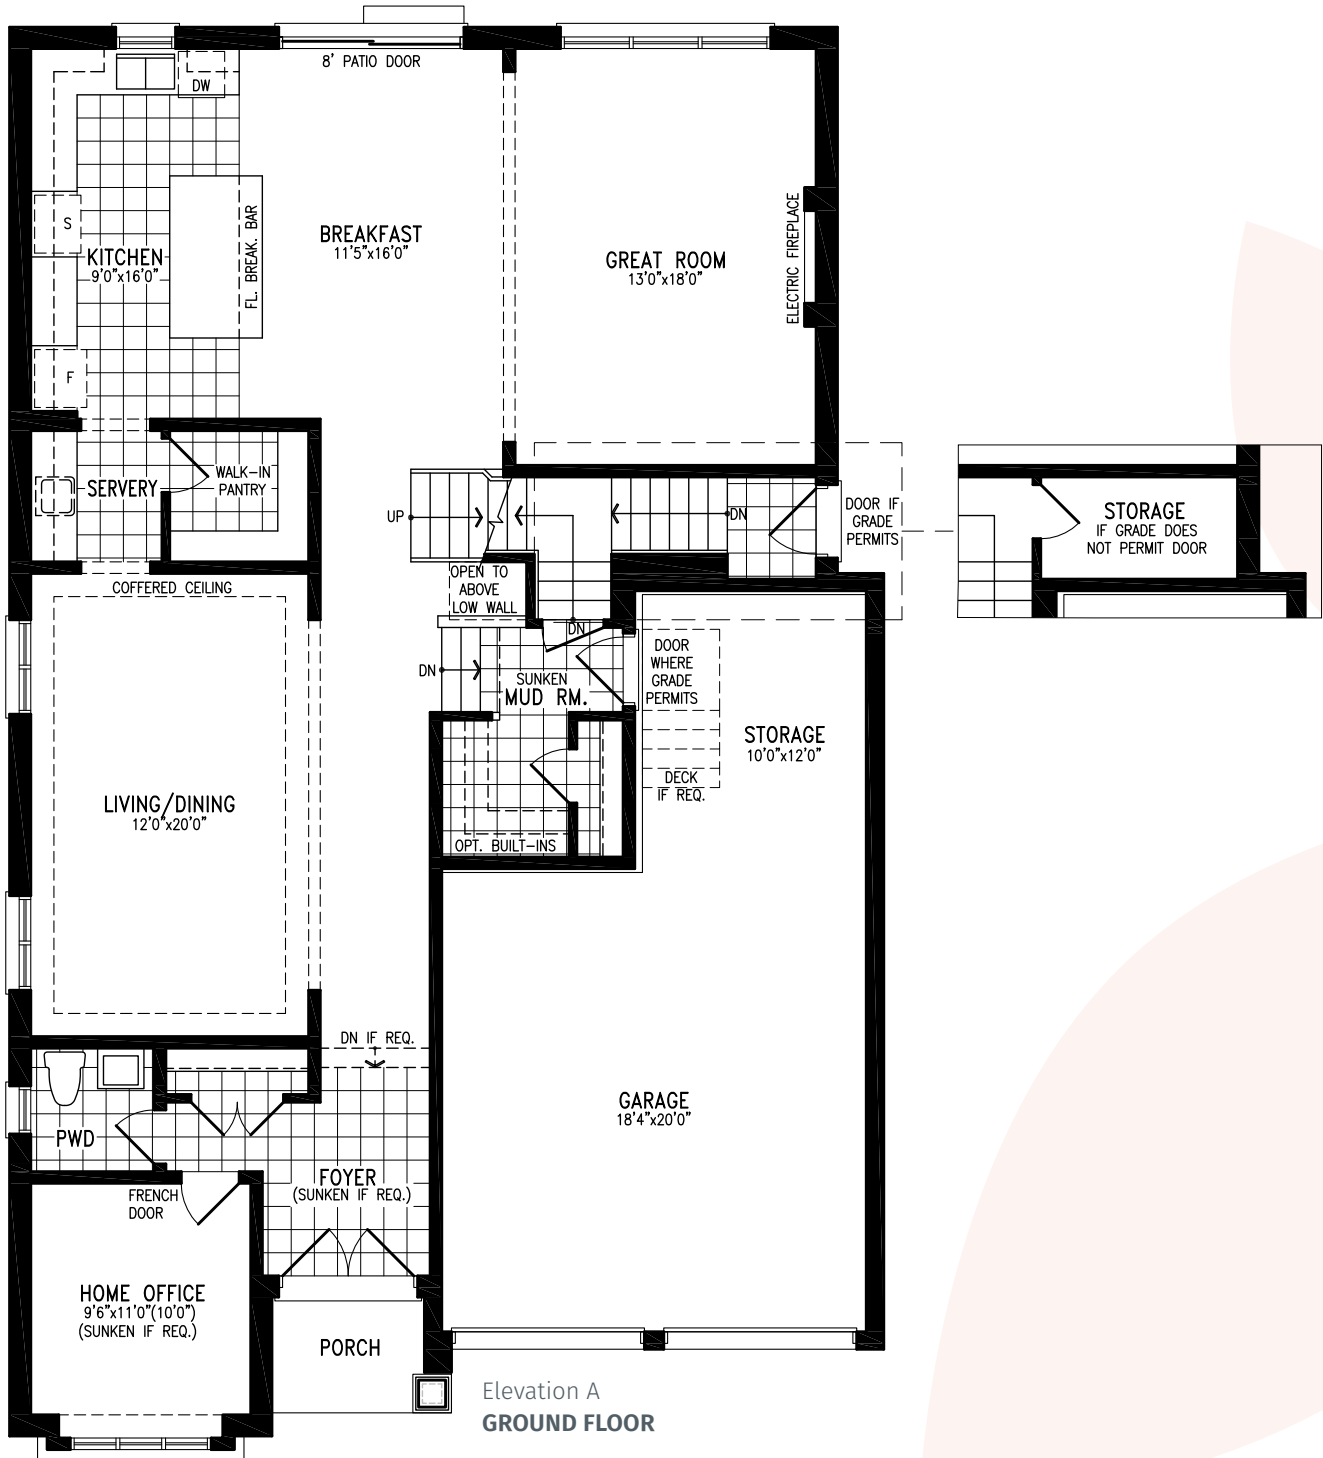

# LAILA

Elevation A | 3,689 sq. ft.

Elevation A  
GROUND FLOOR

THE LAILA 44-4 prices & specifications subject to change without notice. Useable square footage may vary from that stated herein. Artists concept only E.&O.E. © September 2021 CountryWide Homes. All rights reserved.