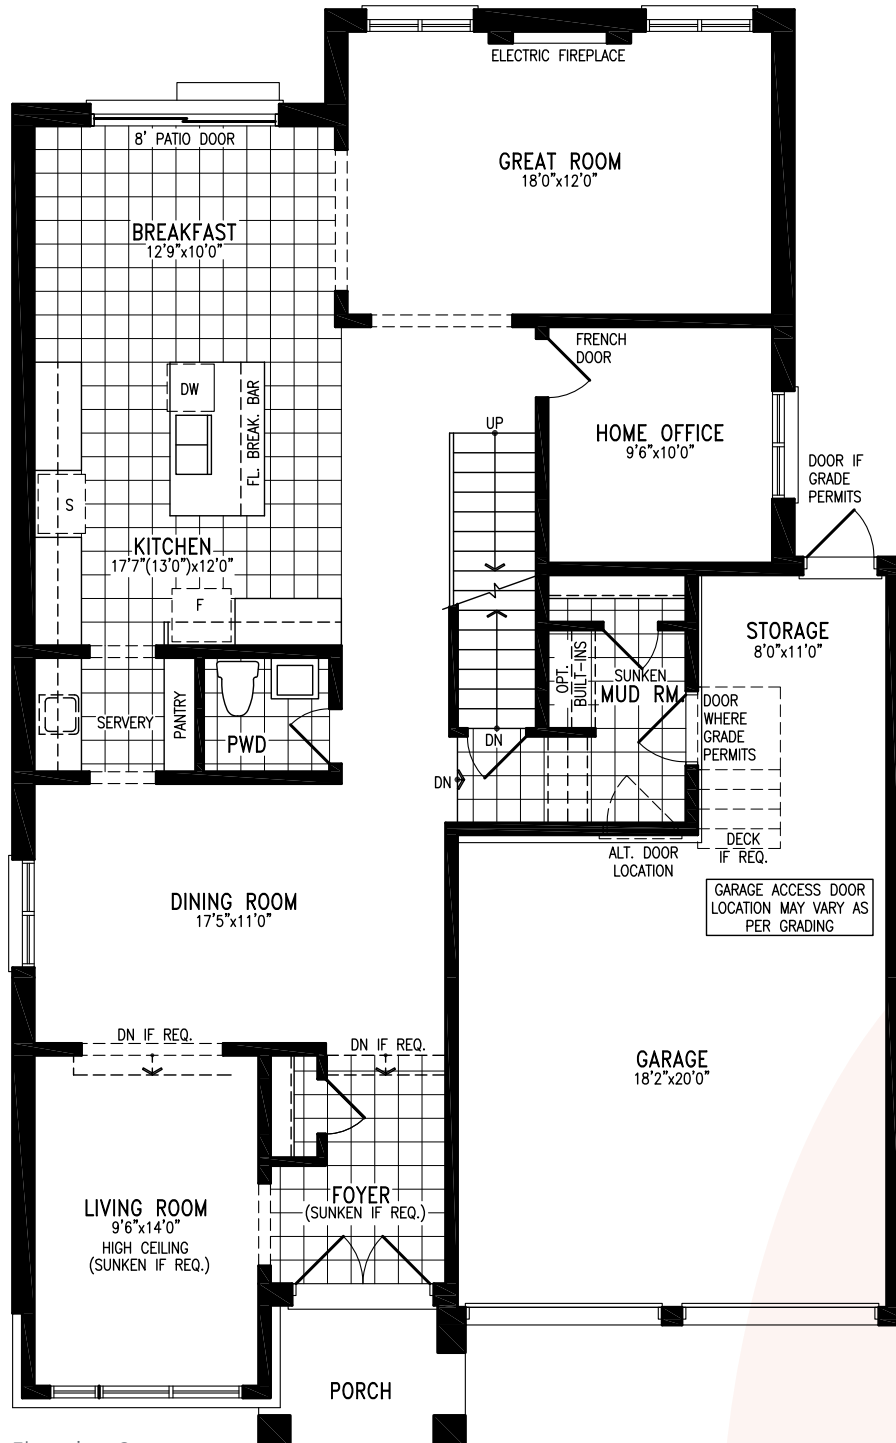

# ILONA

Elevation C | 3,154 sq. ft.

ELEVATION C 3,154 SQ. FT.

**COUNTRYWIDE**

MIDHURST  
VALLEY

44' SINGLES COLLECTION

# ILONA

Elevation C | 3,154 sq. ft.

Elevation C  
**GROUND FLOOR**

THE ILONA 44-1 prices & specifications subject to change without notice. Useable square footage may vary from that stated herein. Artists concept only E.&O.E. © September 2021 CountryWide Homes. All rights reserved.