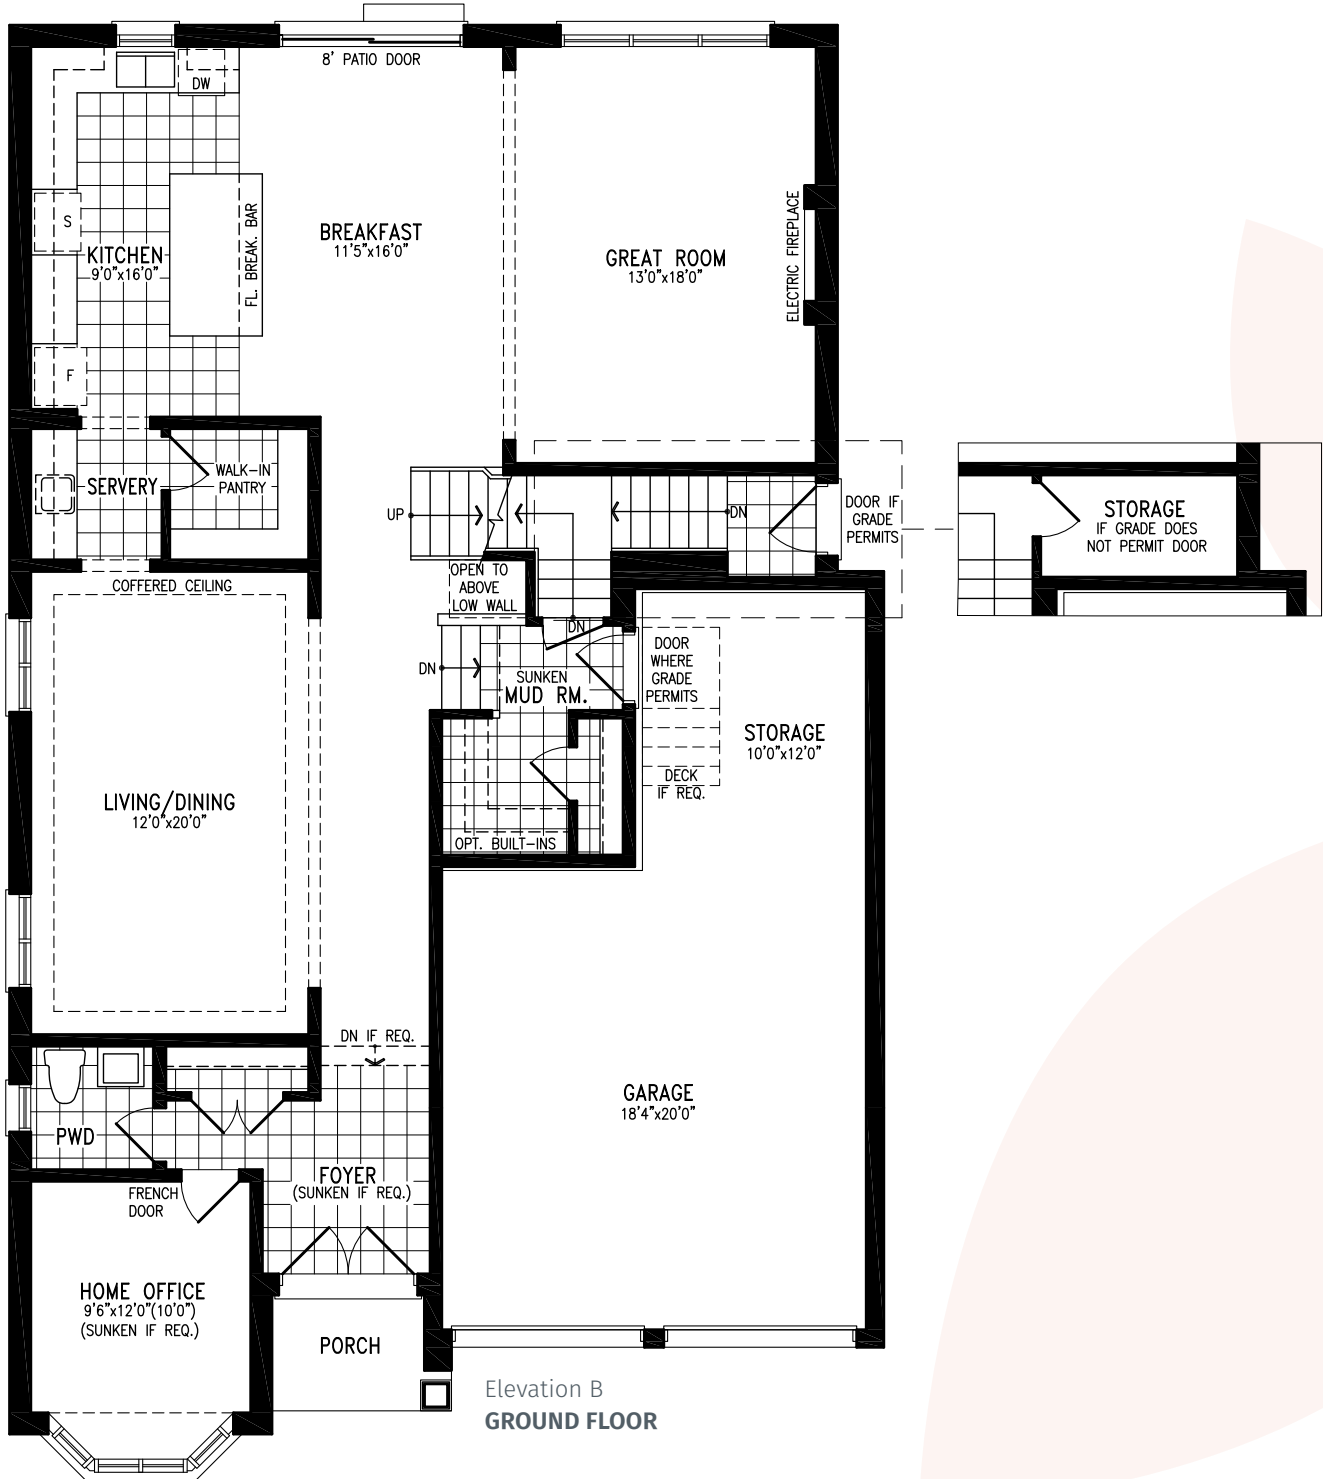

# LAILA

Elevation B | 3,692 sq. ft.

Elevation B  
GROUND FLOOR

THE LAILA 44-4 prices & specifications subject to change without notice. Useable square footage may vary from that stated herein. Artists concept only E.&O.E. © September 2021 CountryWide Homes. All rights reserved.