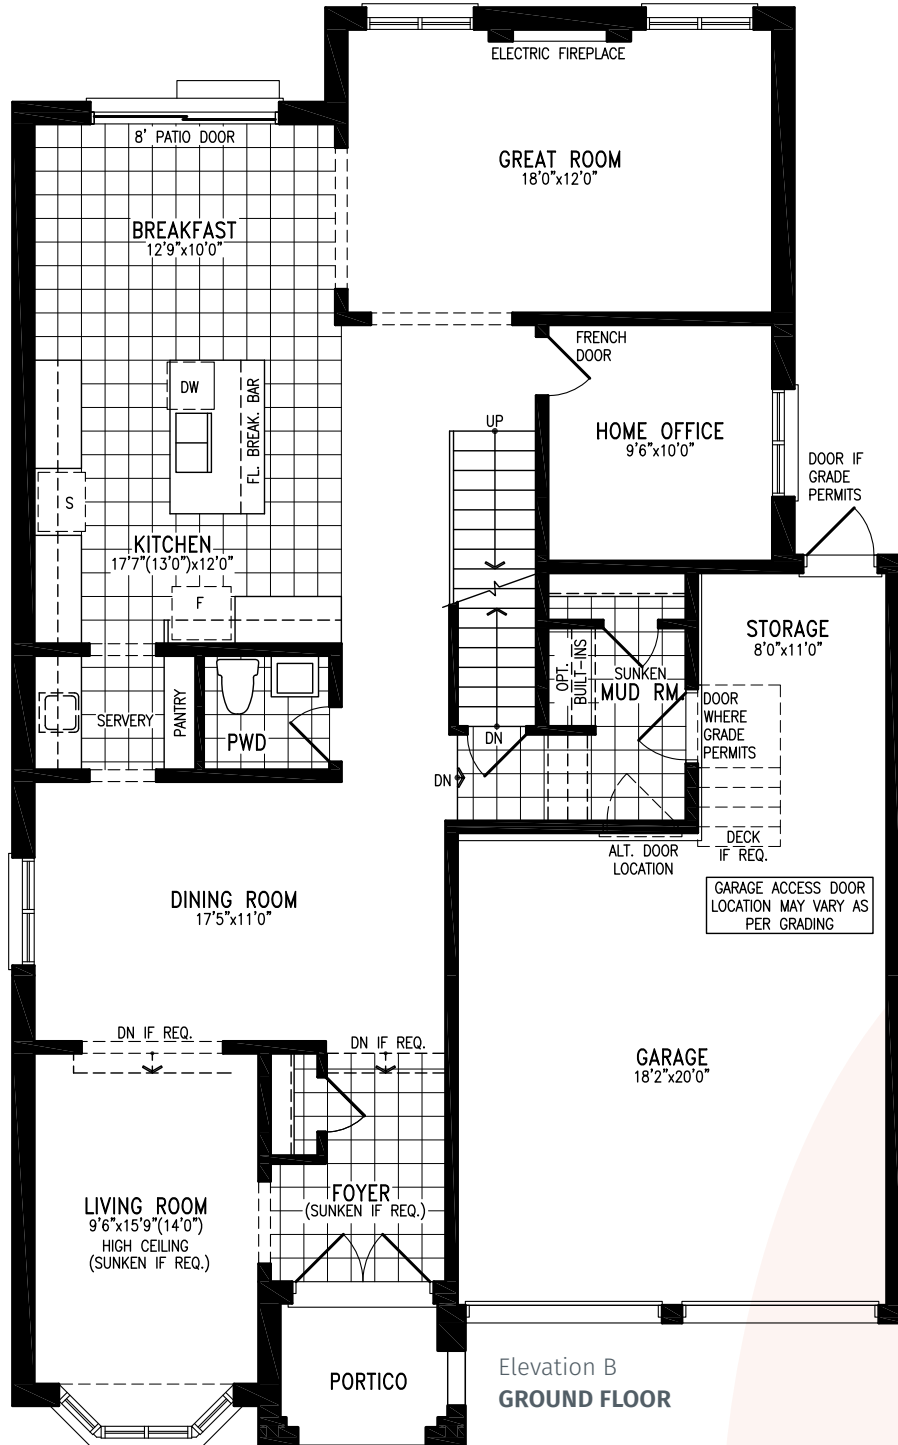

# ILONA

Elevation B | 3,168 sq. ft.

COUNTRYWIDE

MIDHURST  
VALLEY

44' SINGLES COLLECTION

# ILONA

Elevation B | 3,168 sq. ft.

THE ILONA 44-1 prices & specifications subject to change without notice. Useable square footage may vary from that stated herein. Artists concept only E.&O.E. © September 2021 CountryWide Homes. All rights reserved.