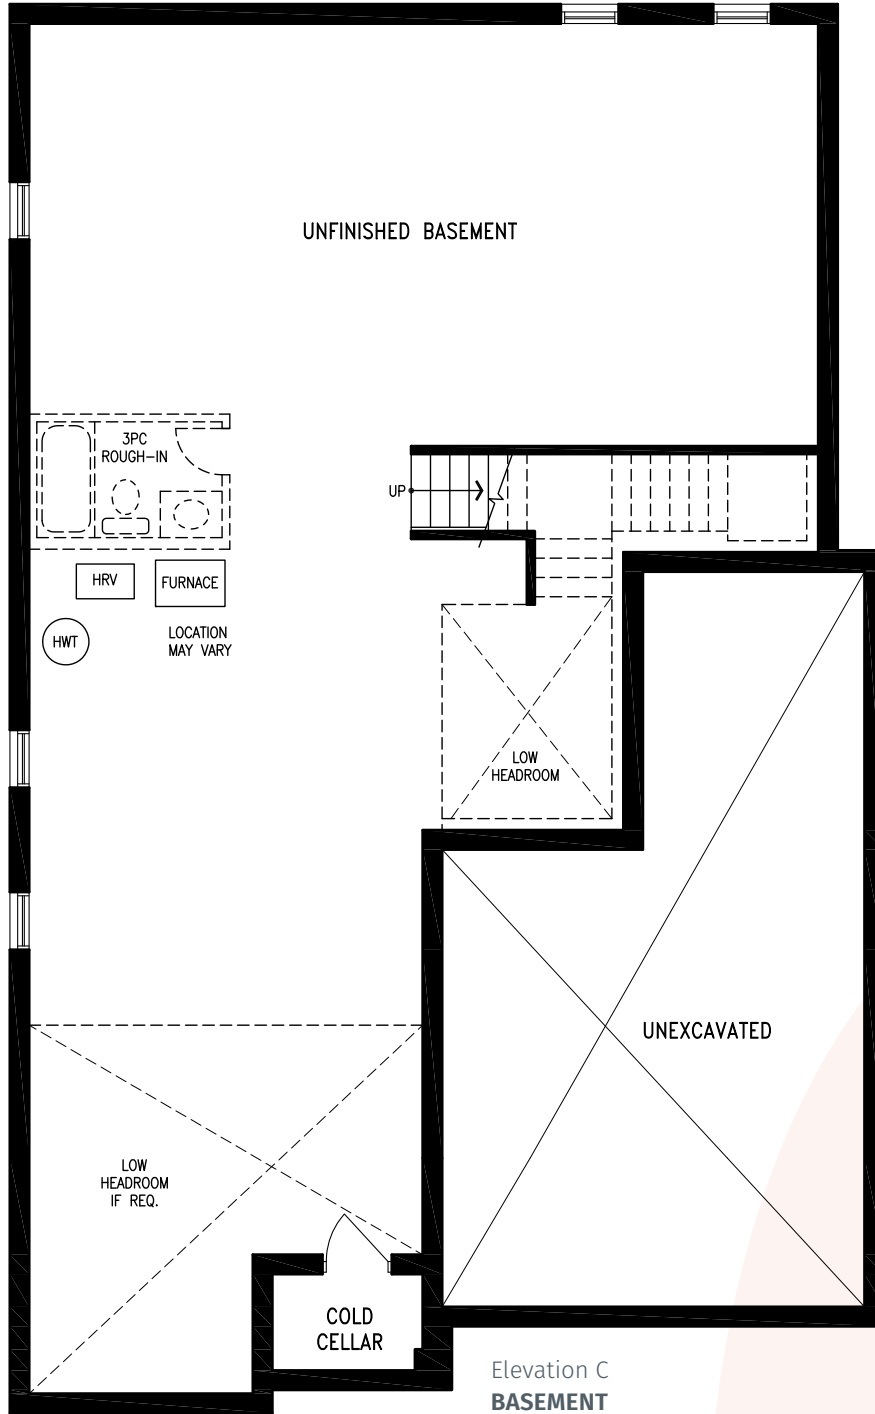

# LAILA

Elevation C | 3,679 sq. ft.

THE LAILA 44-4 prices & specifications subject to change without notice. Useable square footage may vary from that stated herein. Artists concept only E.&O.E. © September 2021 CountryWide Homes. All rights reserved.