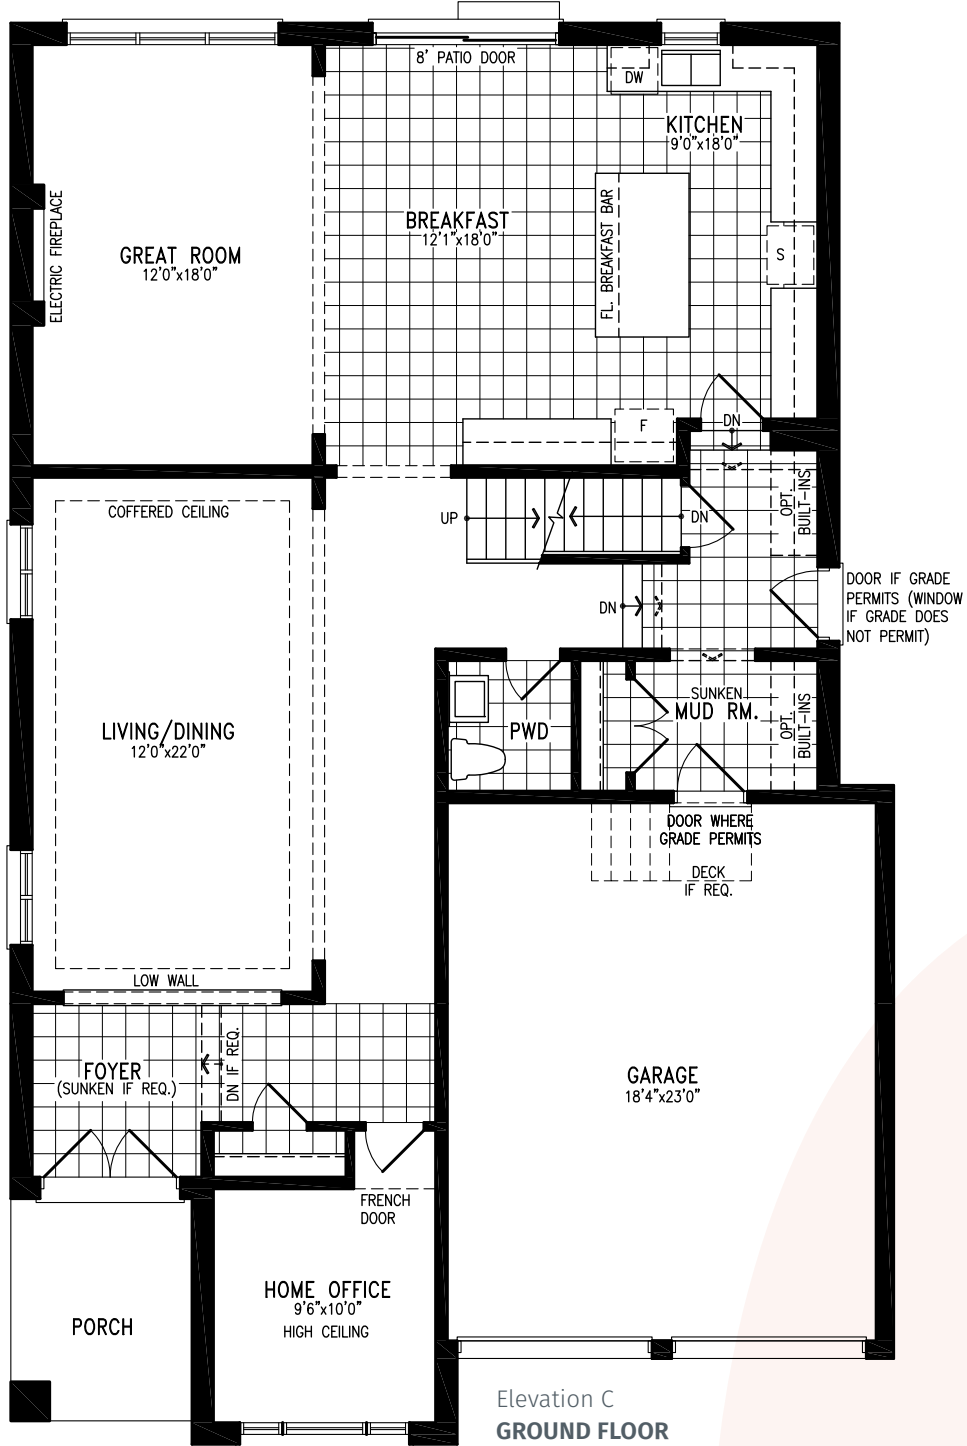

MIDHURST
VALLEY

44' SINGLES COLLECTION

KELDA

Elevation C | 3,502 sq. ft.

THE KELDA 44-3 prices & specifications subject to change without notice. Useable square footage may vary from that stated herein. Artists concept only E.&O.E. © September 2021 CountryWide Homes. All rights reserved.

COUNTRYWIDE