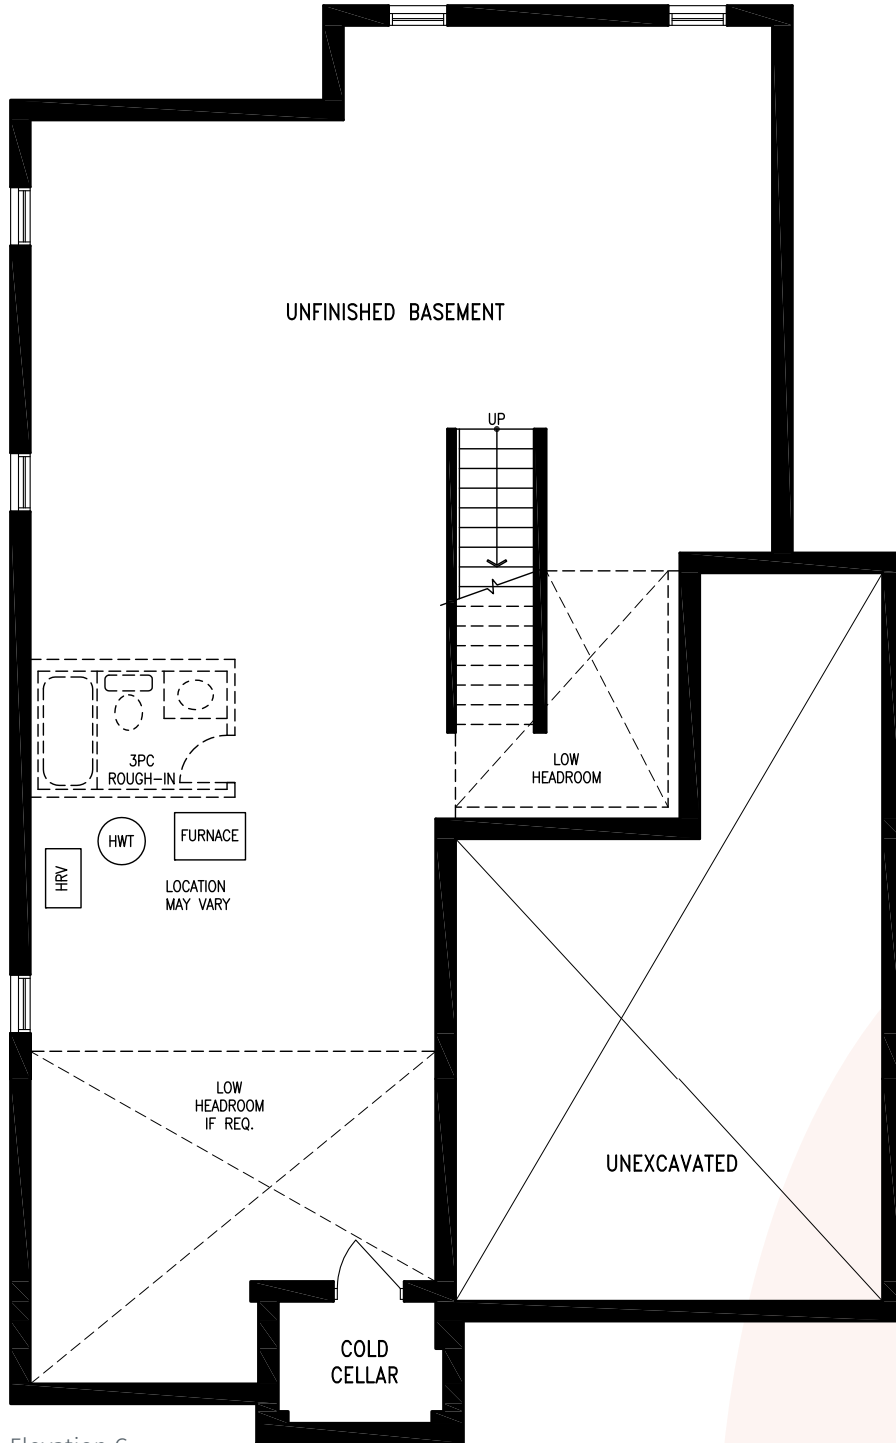

# ILONA

Elevation C | 3,154 sq. ft.

Elevation C  
**BASEMENT**

THE ILONA 44-1 prices & specifications subject to change without notice. Useable square footage may vary from that stated herein. Artists concept only E.&O.E. © September 2021 CountryWide Homes. All rights reserved.