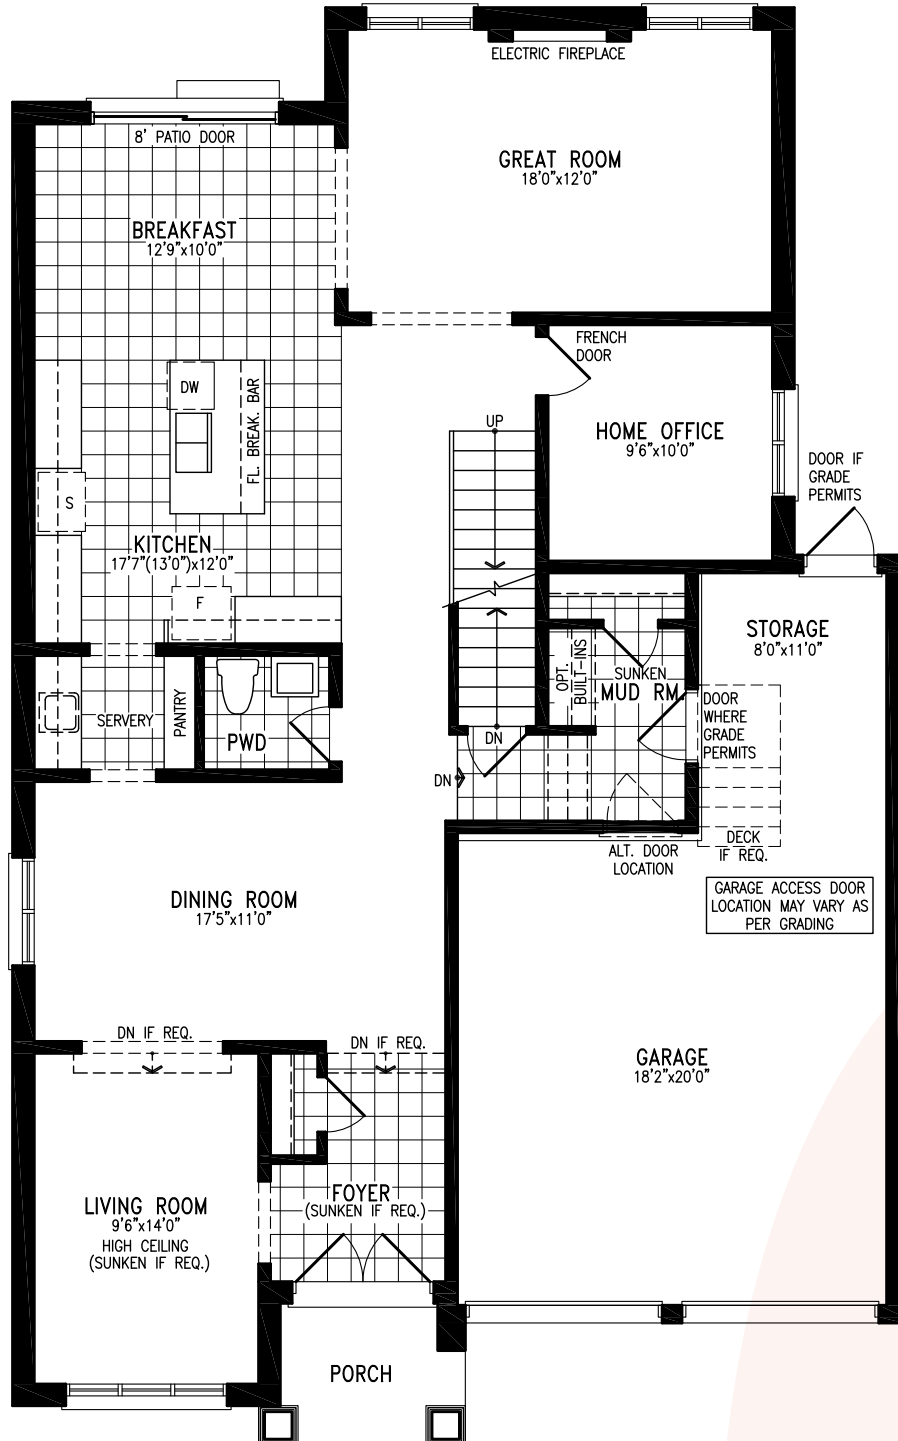

# ILONA

Elevation A | 3,161 sq. ft.

MIDHURST  
VALLEY

44' SINGLES COLLECTION

# ILONA

Elevation A | 3,161 sq. ft.

Elevation A  
**GROUND FLOOR**

THE ILONA 44-1 prices & specifications subject to change without notice. Useable square footage may vary from that stated herein. Artists concept only E.&O.E. © September 2021 CountryWide Homes. All rights reserved.