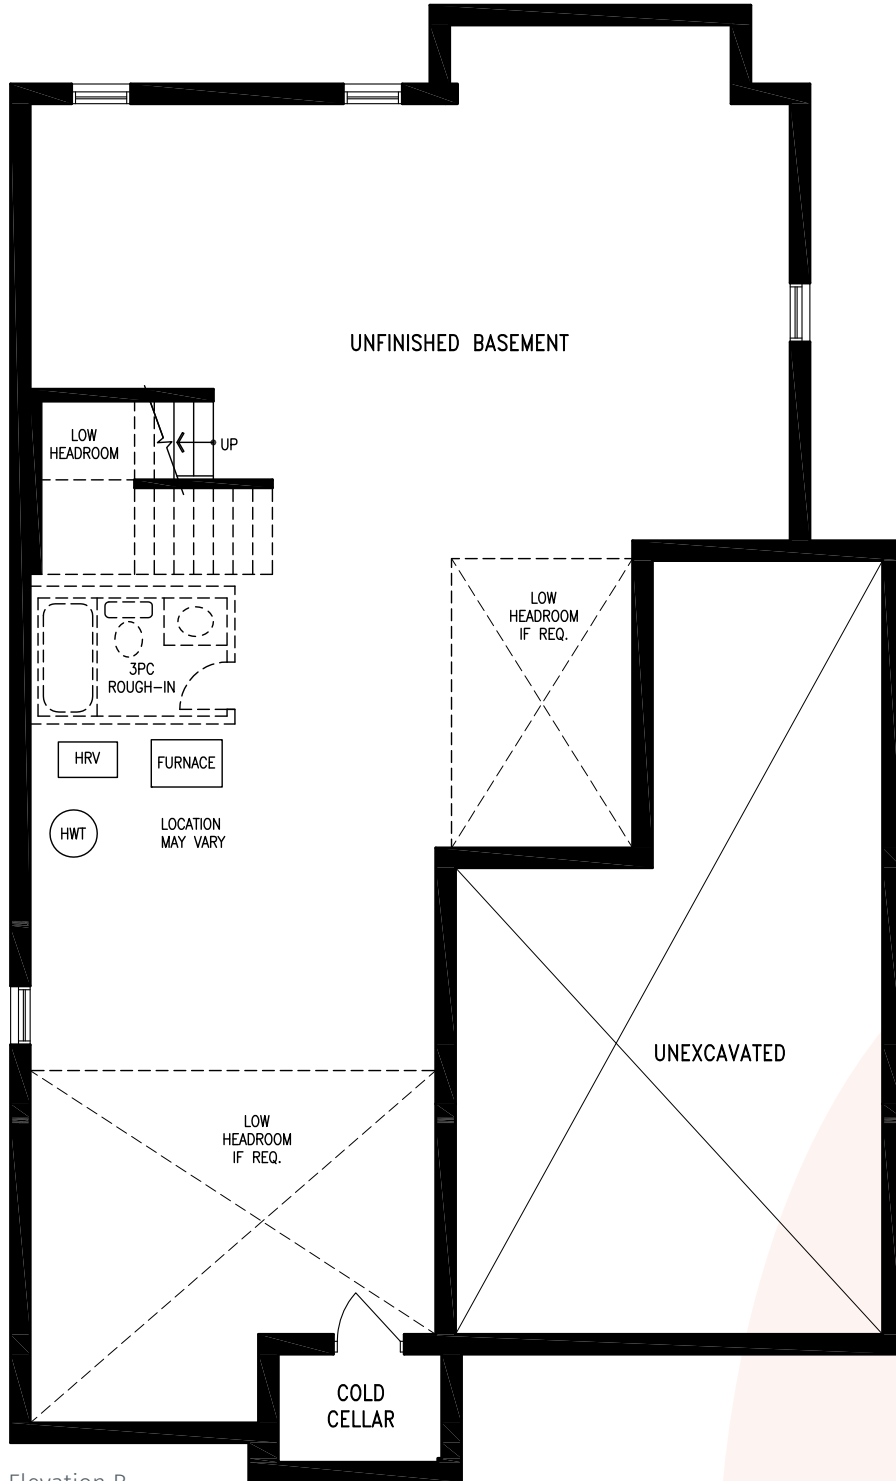

# JORDYN

Elevation B | 3,287 sq. ft.

Elevation B  
**BASEMENT**

THE JORDYN 44-2 prices & specifications subject to change without notice. Useable square footage may vary from that stated herein. Artists concept only E.&O.E. © September 2021 CountryWide Homes. All rights reserved.