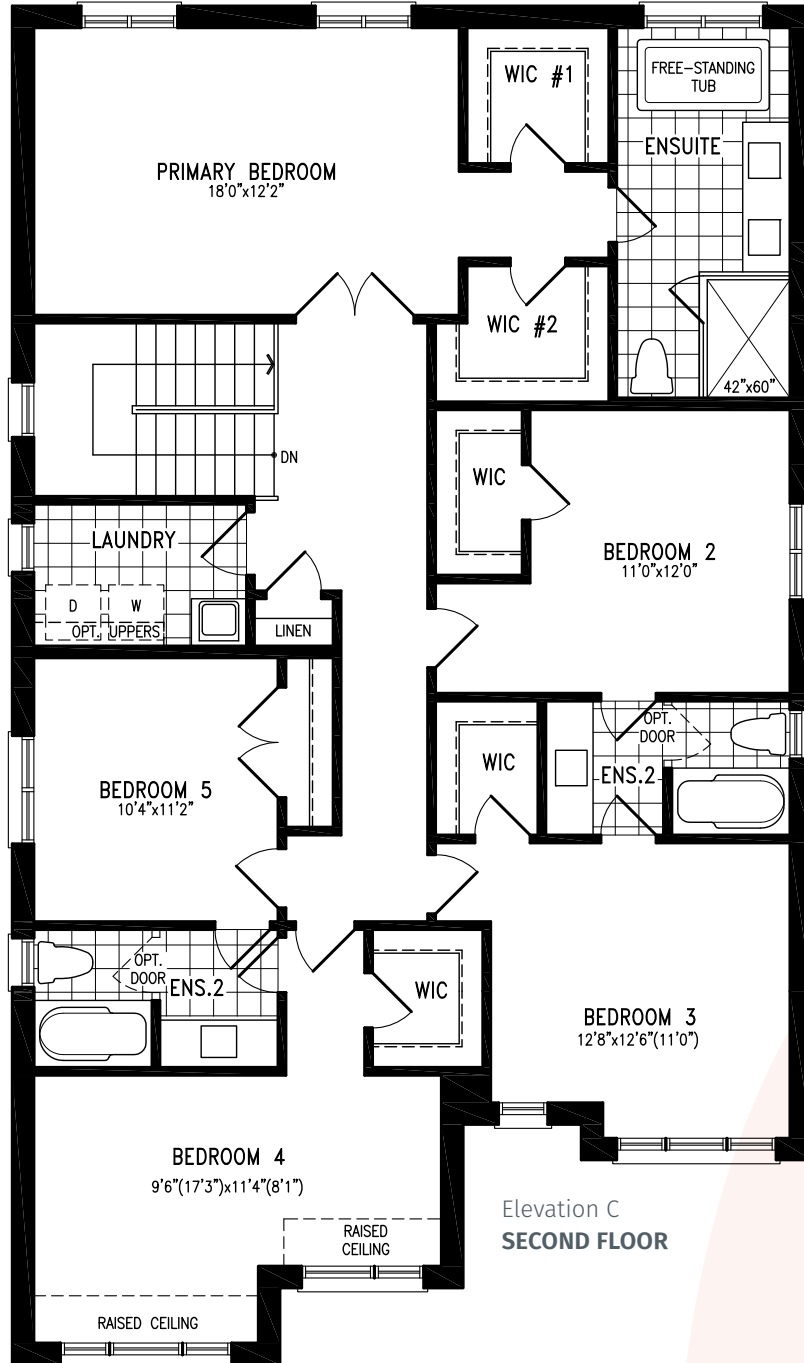

MIDHURST
VALLEY

44' SINGLES COLLECTION

JORDYN

Elevation C | 3,289 sq. ft.

THE JORDYN 44-2 prices & specifications subject to change without notice. Useable square footage may vary from that stated herein. Artists concept only E.&O.E. © September 2021 CountryWide Homes. All rights reserved.

COUNTRYWIDE