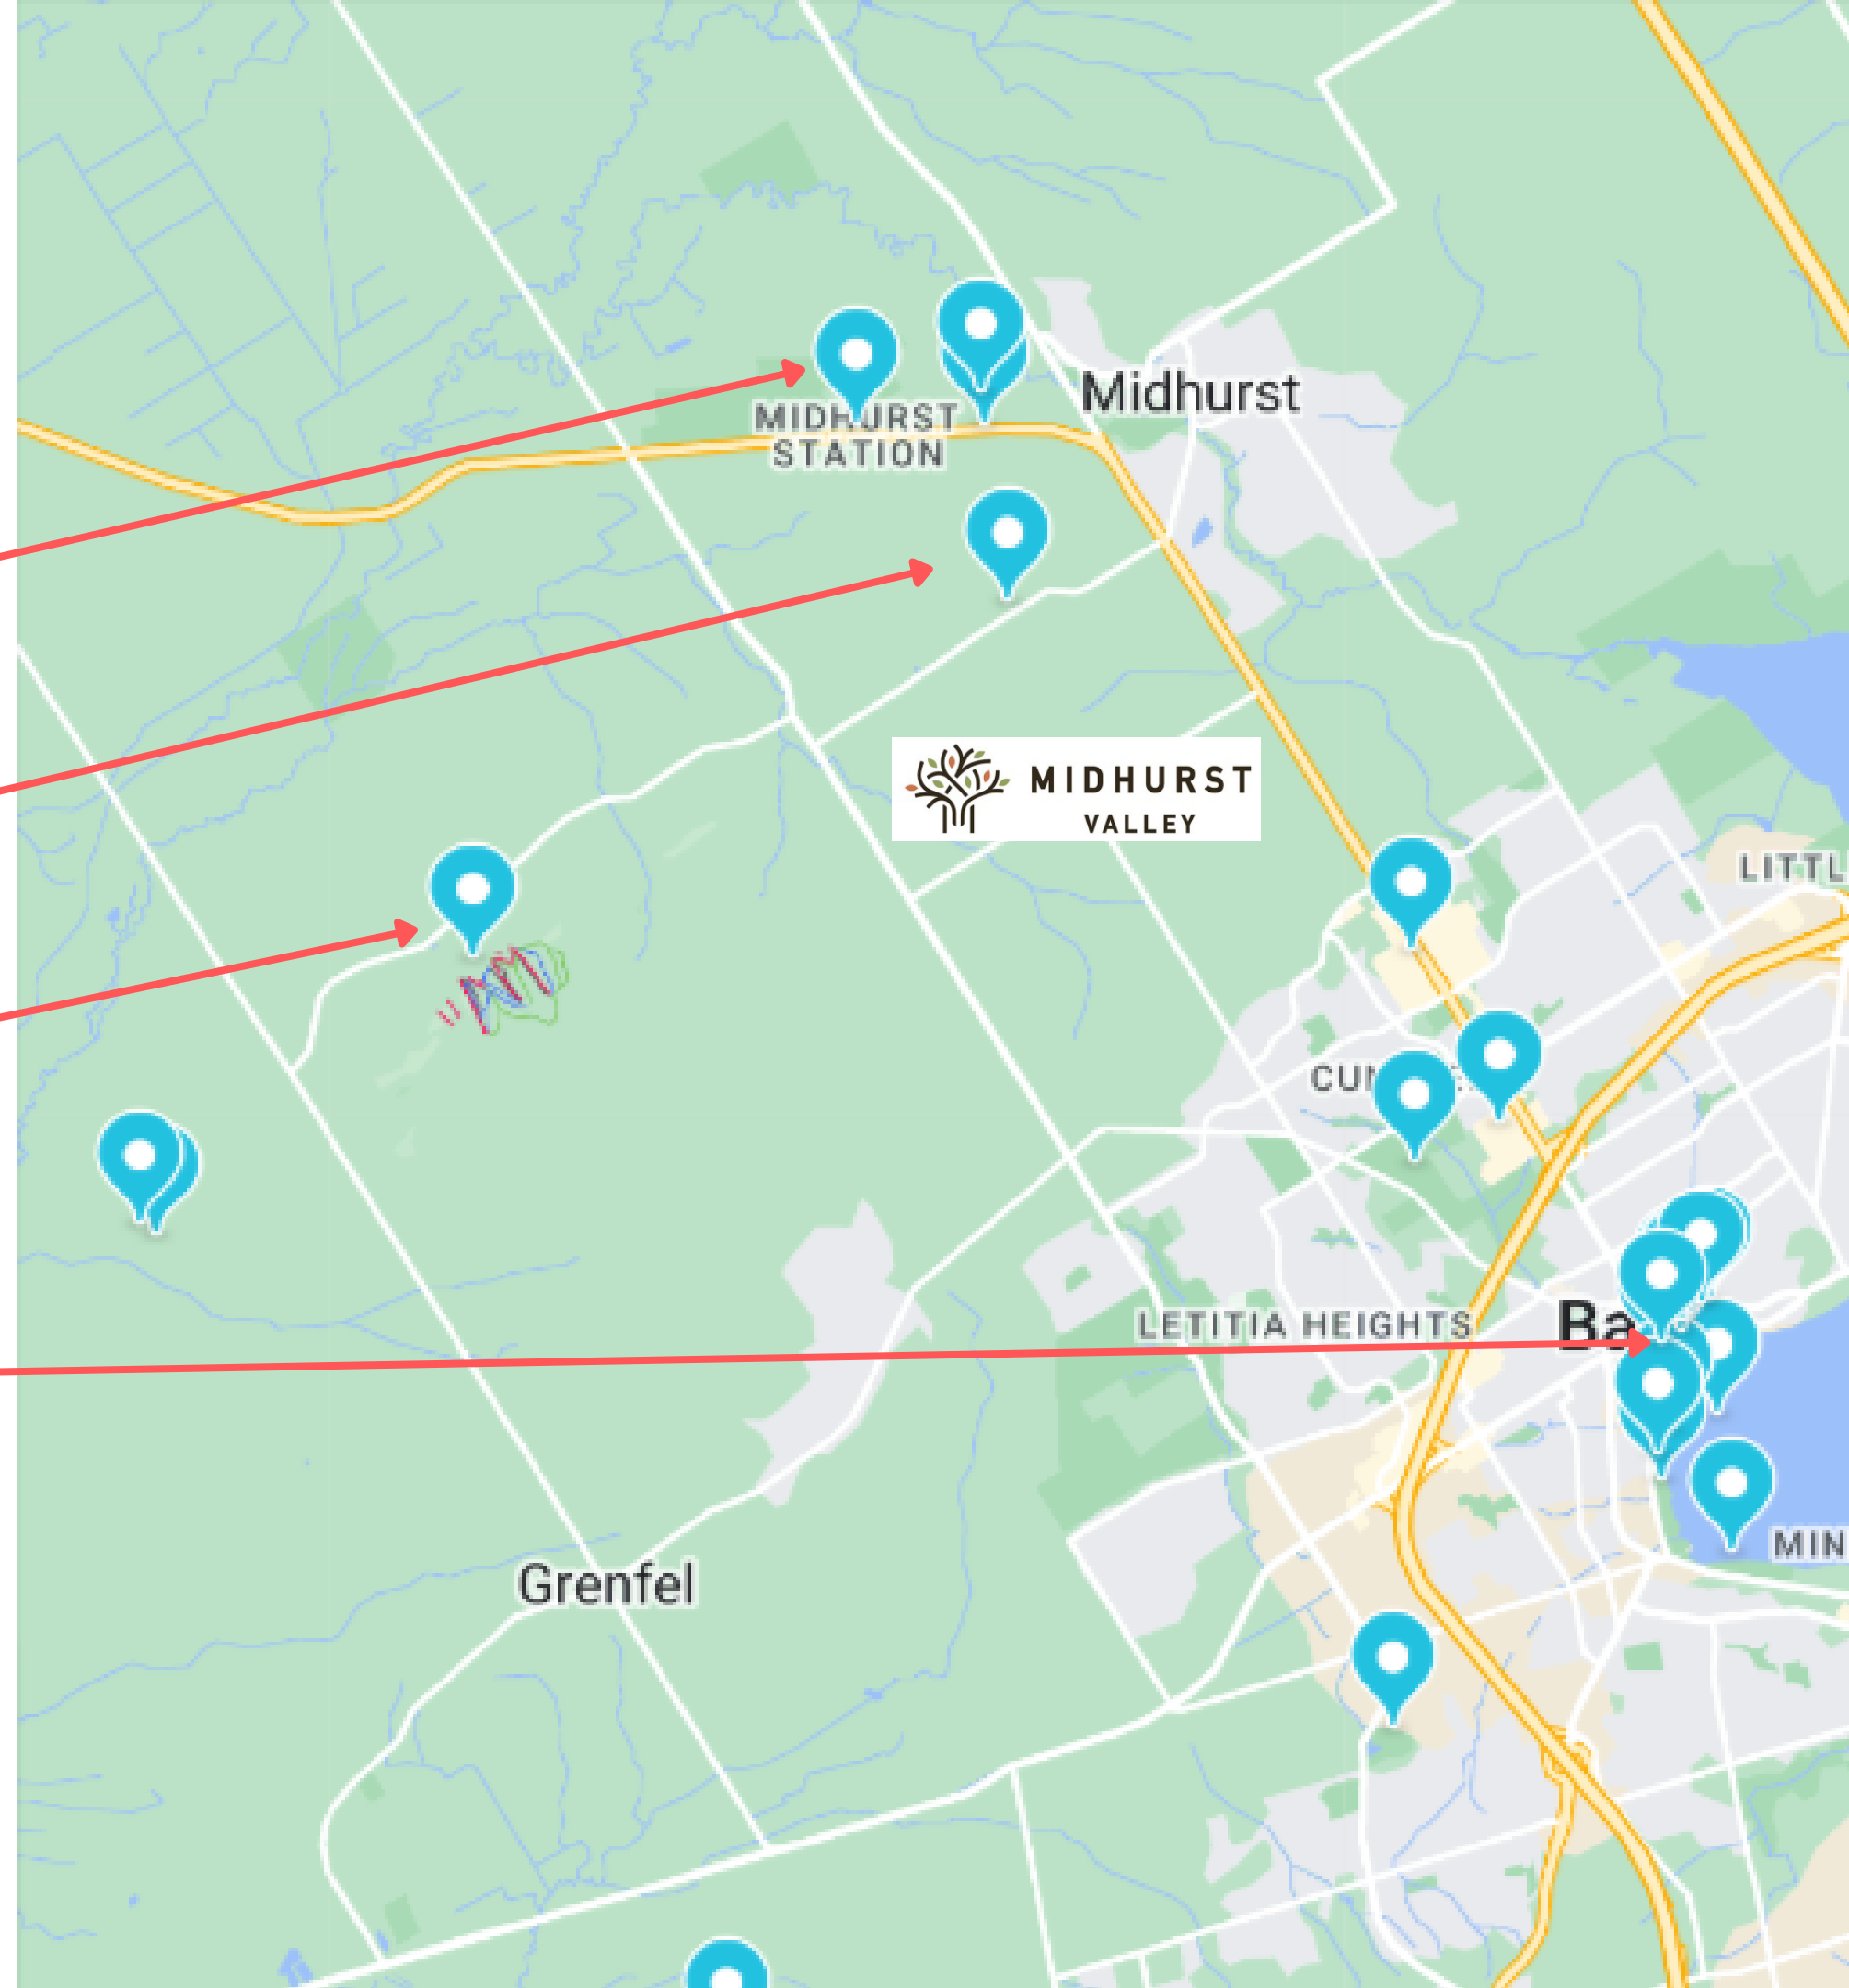

URBAN AMENITIES

Springwater provincial park

Hiking Recreational Trail

Snow Valley Ski Resort

Lake Simcoe