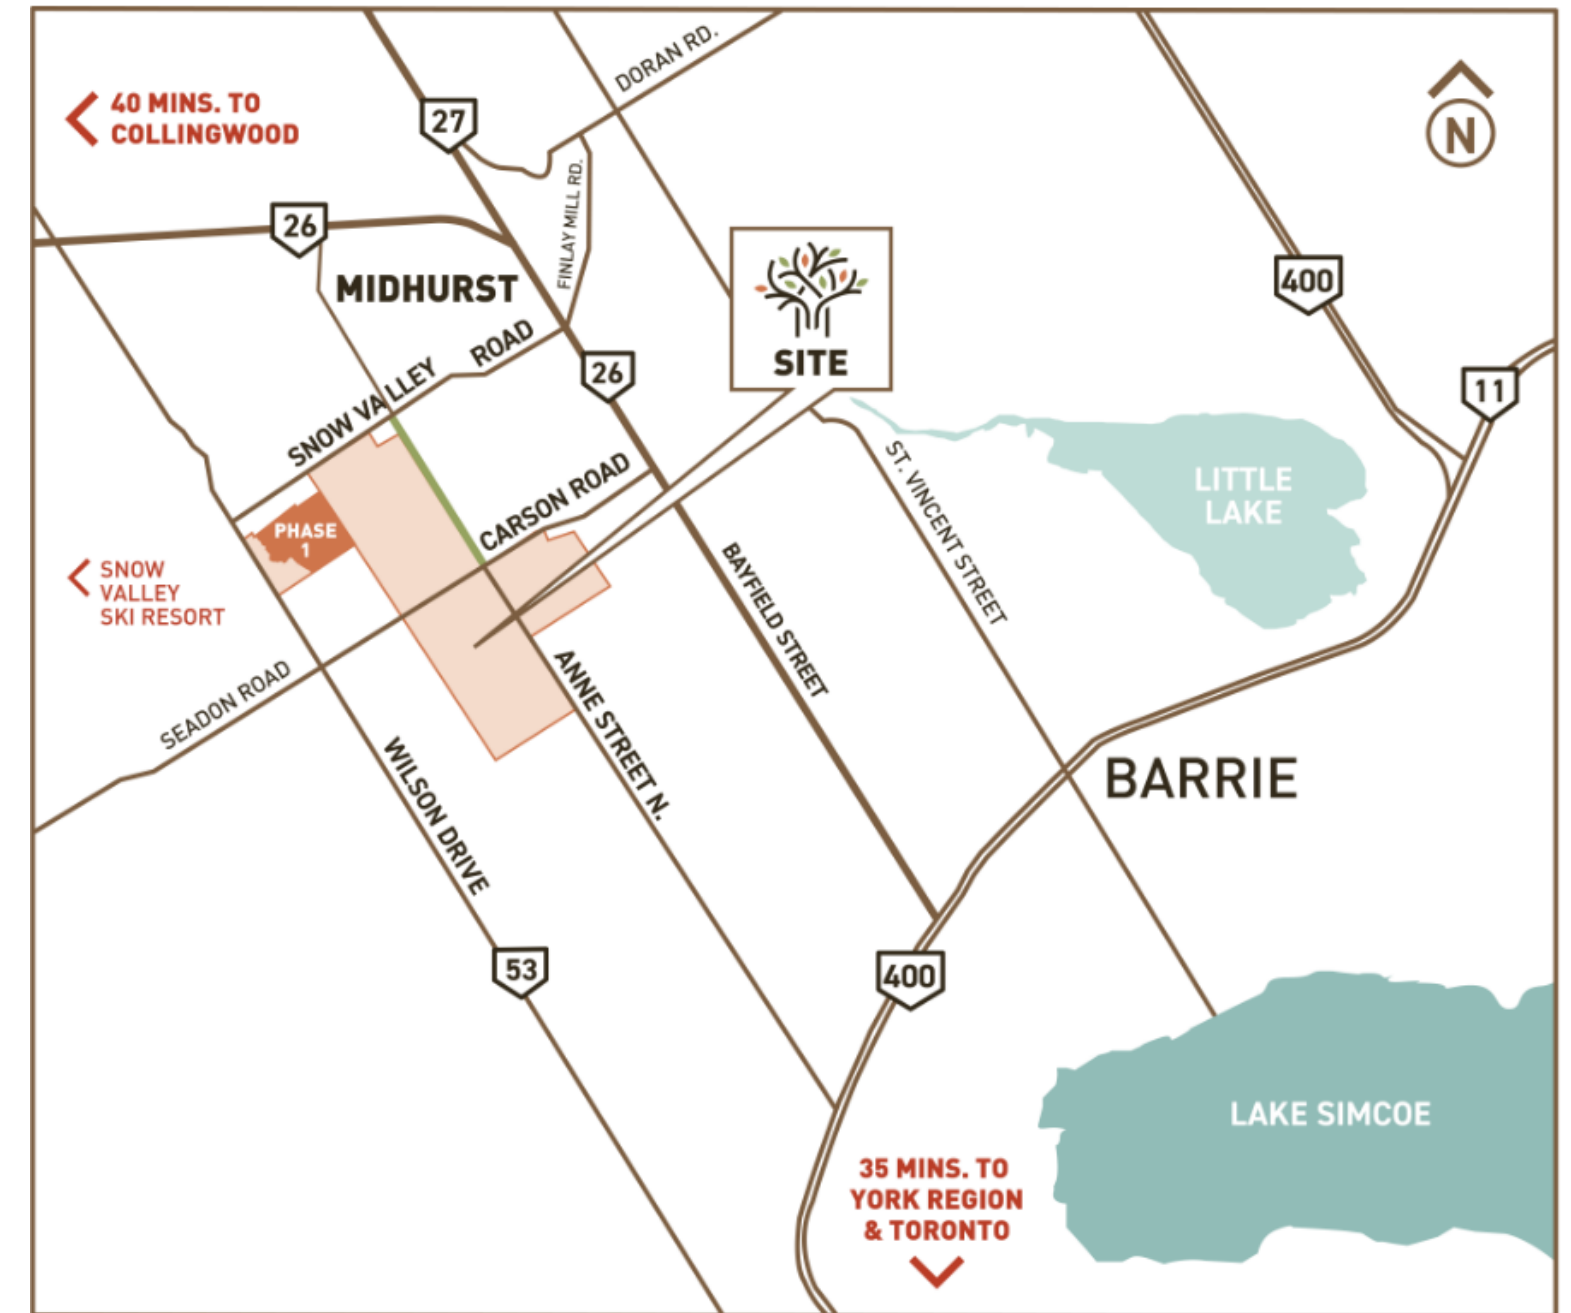

Welcome home to Midhurst Valley

A master-planned community neighbouring Barrie centred at the intersection of Ann Street and Carson Road. Nestled within an expansive landscape this premium collection of singles and semis lets you experience a lifestyle enriched by all four seasons. Witness the vibrant autumn colours, blossoming of spring, majestic beauty of winter and feel the warmth of summer like never before. At Ann Street enjoy the easy access to Hickling Trail. Each home will be close to proposed parks, schools, recreational facilities and green spaces. Come live where an active lifestyle full of exploration meets the balance of a calm retreat.