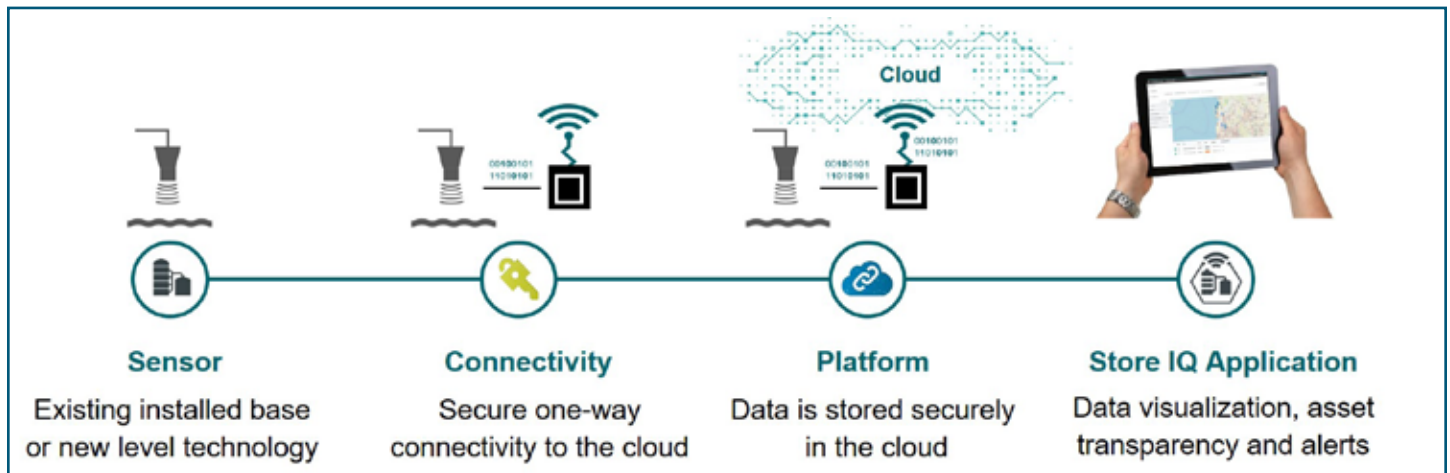

# Be there without being there

Remote level solutions

[usa.siemens.com/monitoring-apps](https://usa.siemens.com/monitoring-apps)

**SIEMENS**

# Simple and Secure Connectivity

## Smart level Monitoring Solution

Siemens level Monitoring solution is designed around the measurement requirements of tank farms and silos. By using the Siemens store IQ application, you can monitor the status of assets, confirm inventory levels and coordinate delivery and retrieval of material on the phones, tablets or PC's of designated users. To get started contact the Engineered Instrument Solutions Team (EIS) by sending an email request to: [eis.solutions.us@siemens.com](mailto:eis.solutions.us@siemens.com)

From your sensor to your finger tips

Keep an eye on any part of your operation