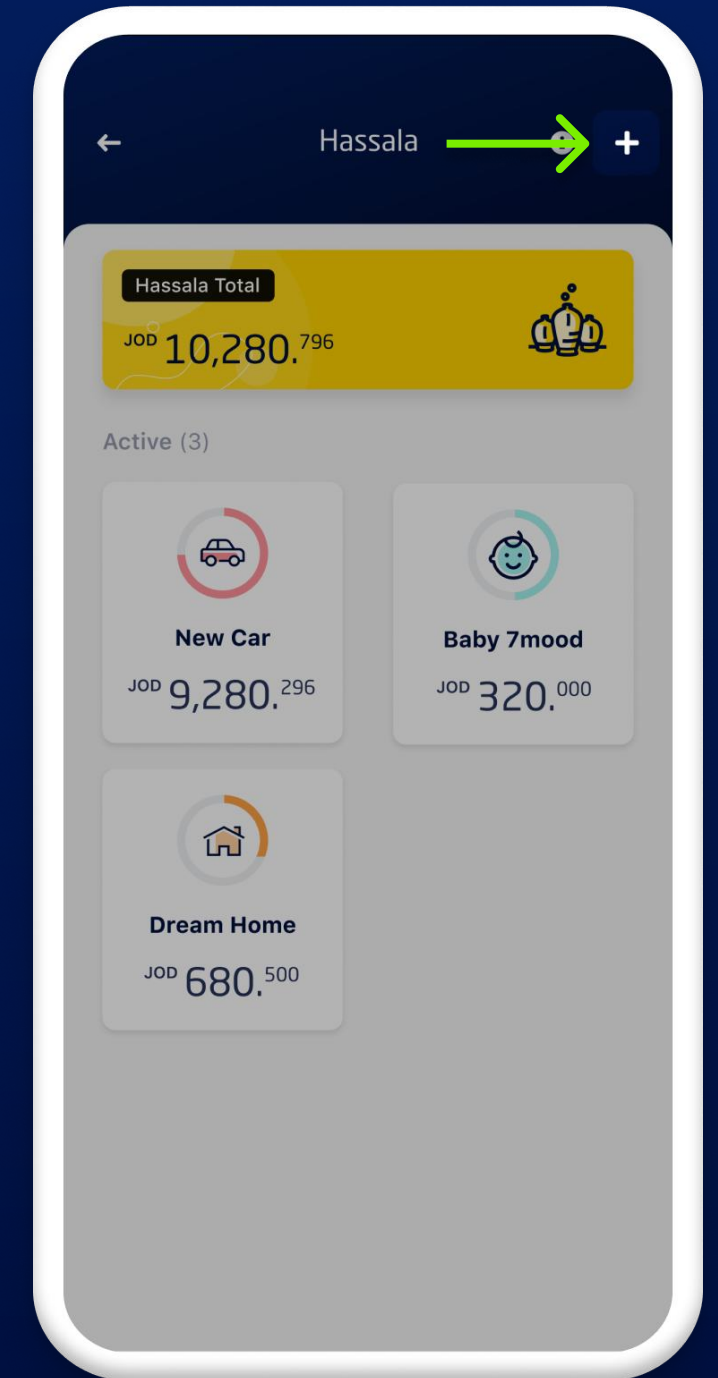

How to Open a Hassala account

+962 65100001
www.ilaJordan.com

Select the 'Savings' tab on your overview screen, then tap on 'Hassala'

Tap on "Create a New Hassala"

Add money from your ila accounts