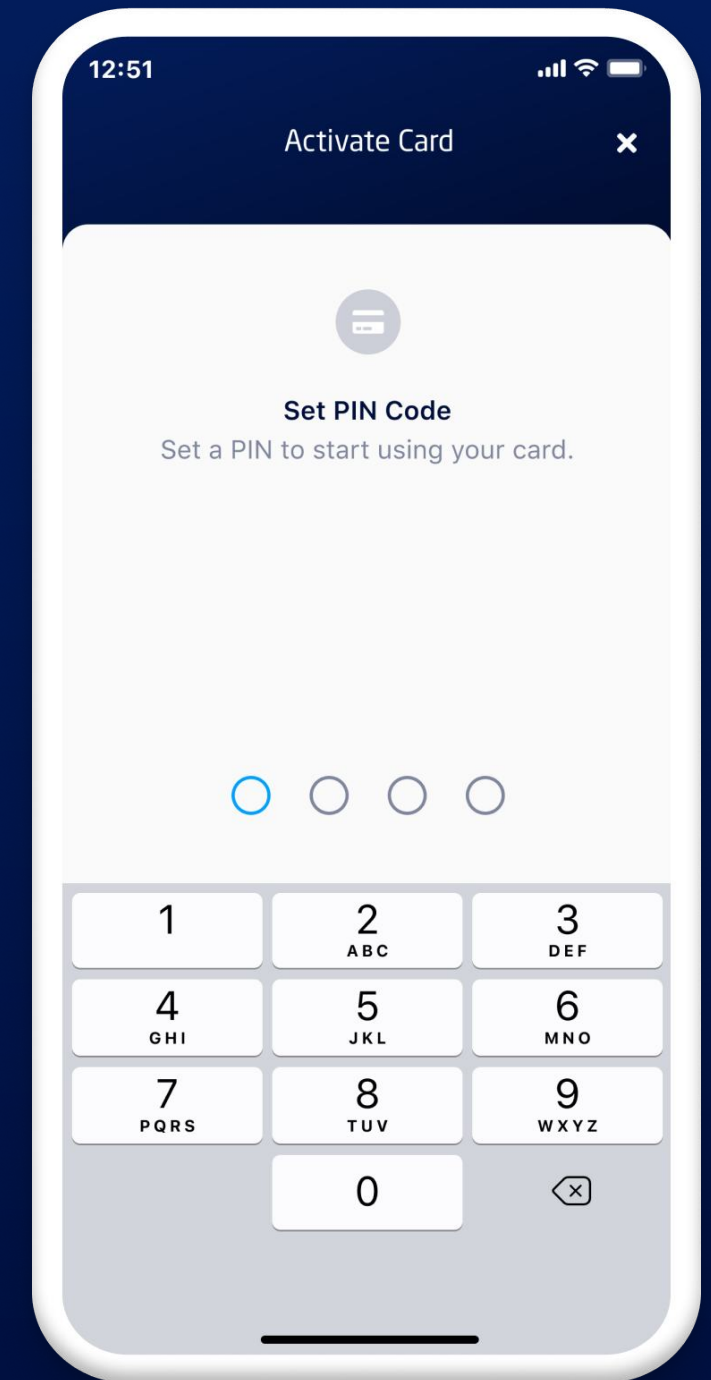

How to Activate your physical card

Select the card you want to activate
and tap on 'Activate Card'

Enter the last 4 digits

Set a PIN