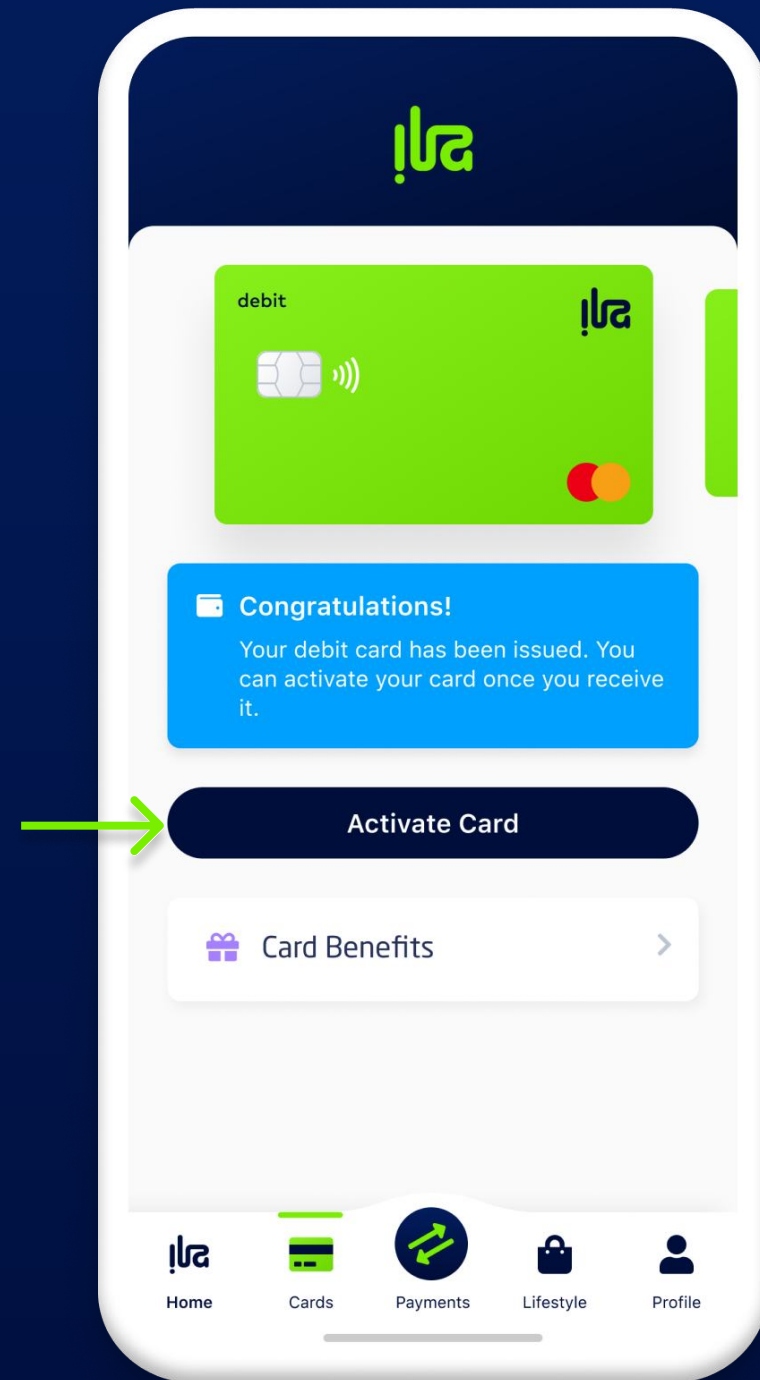

How to Activate your physical card

Select the card you want to activate
and tap on 'Activate Card'

Enter the last 4 digits

Set a PIN