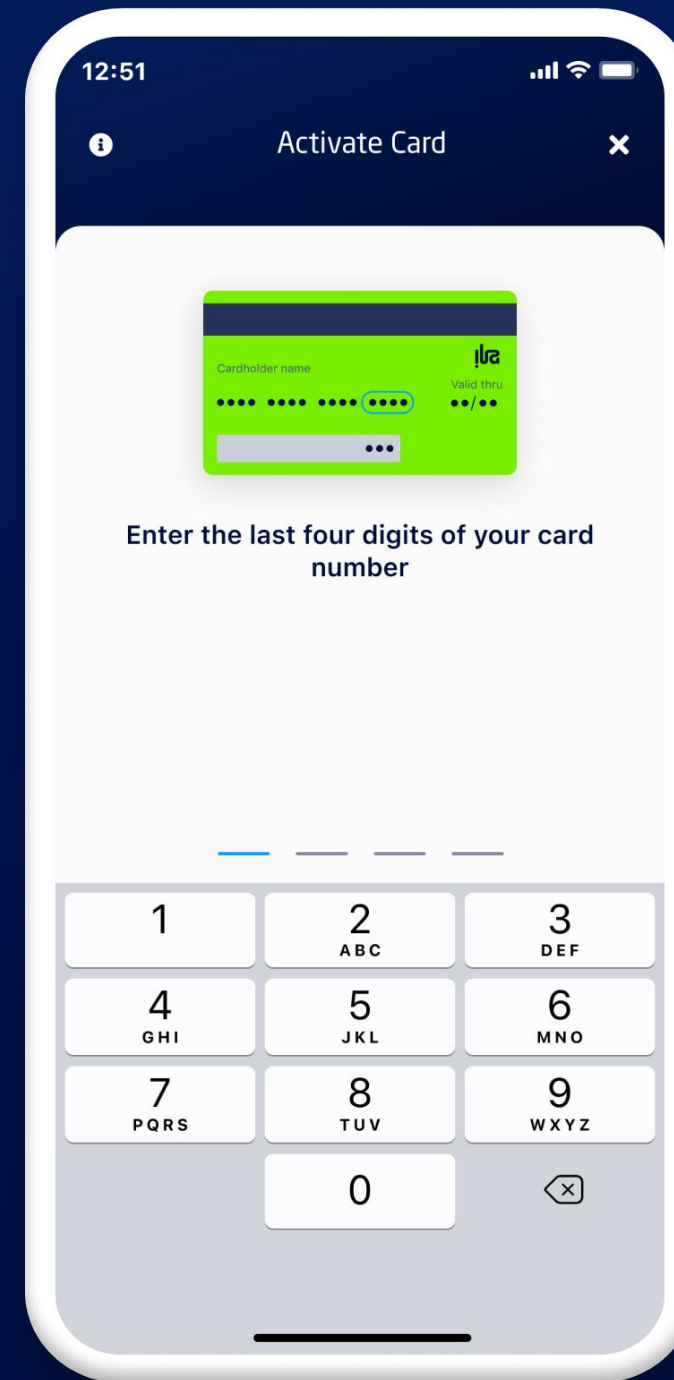

How to Activate your physical card

Select the card you want to activate
and tap on 'Activate Card'

Enter the last 4 digits

Set a PIN