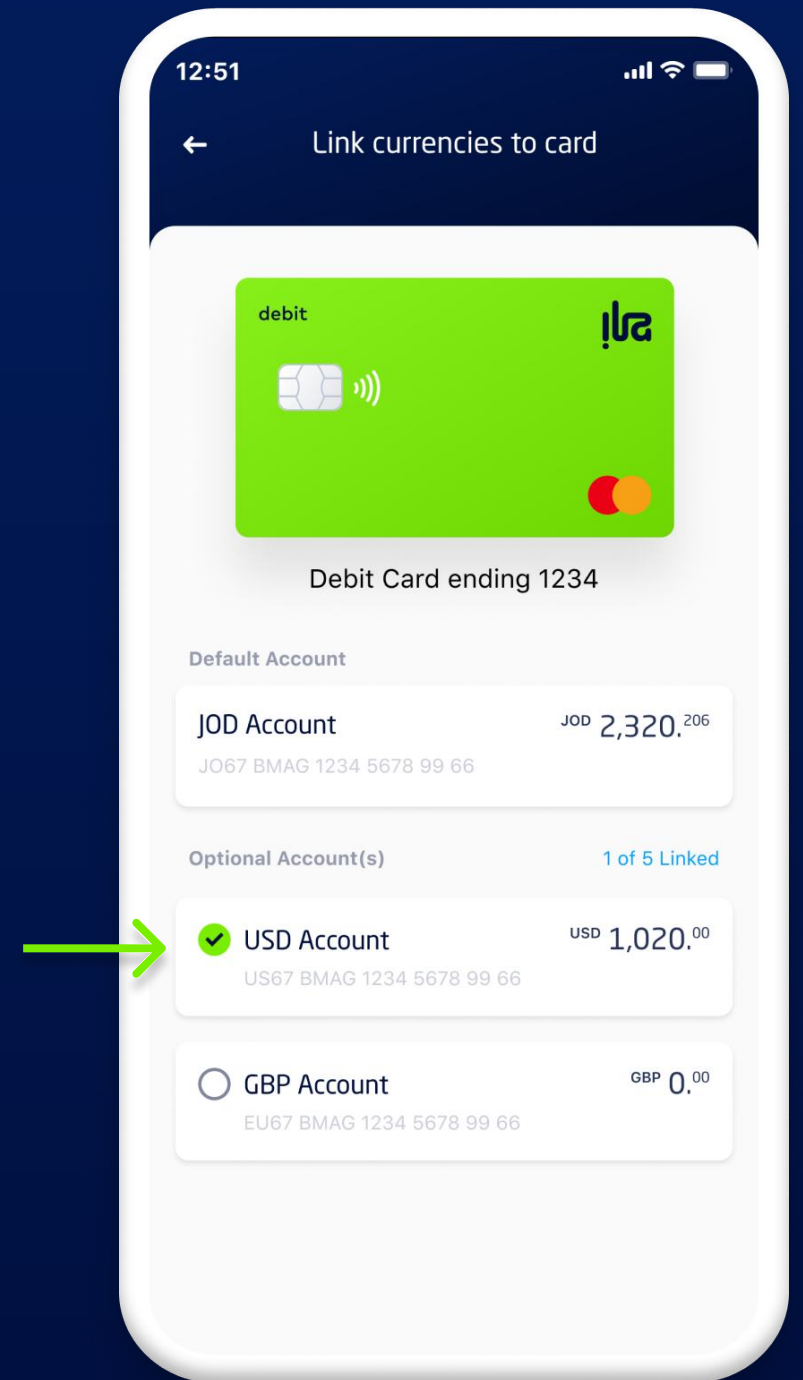

# How to Link a foreign currency to your card

+962 65100001  
[www.ilajordan.com](http://www.ilajordan.com)

Select the card you want to link foreign currencies to

Tap on "Link currencies to Card"

Select a currency to link to your card