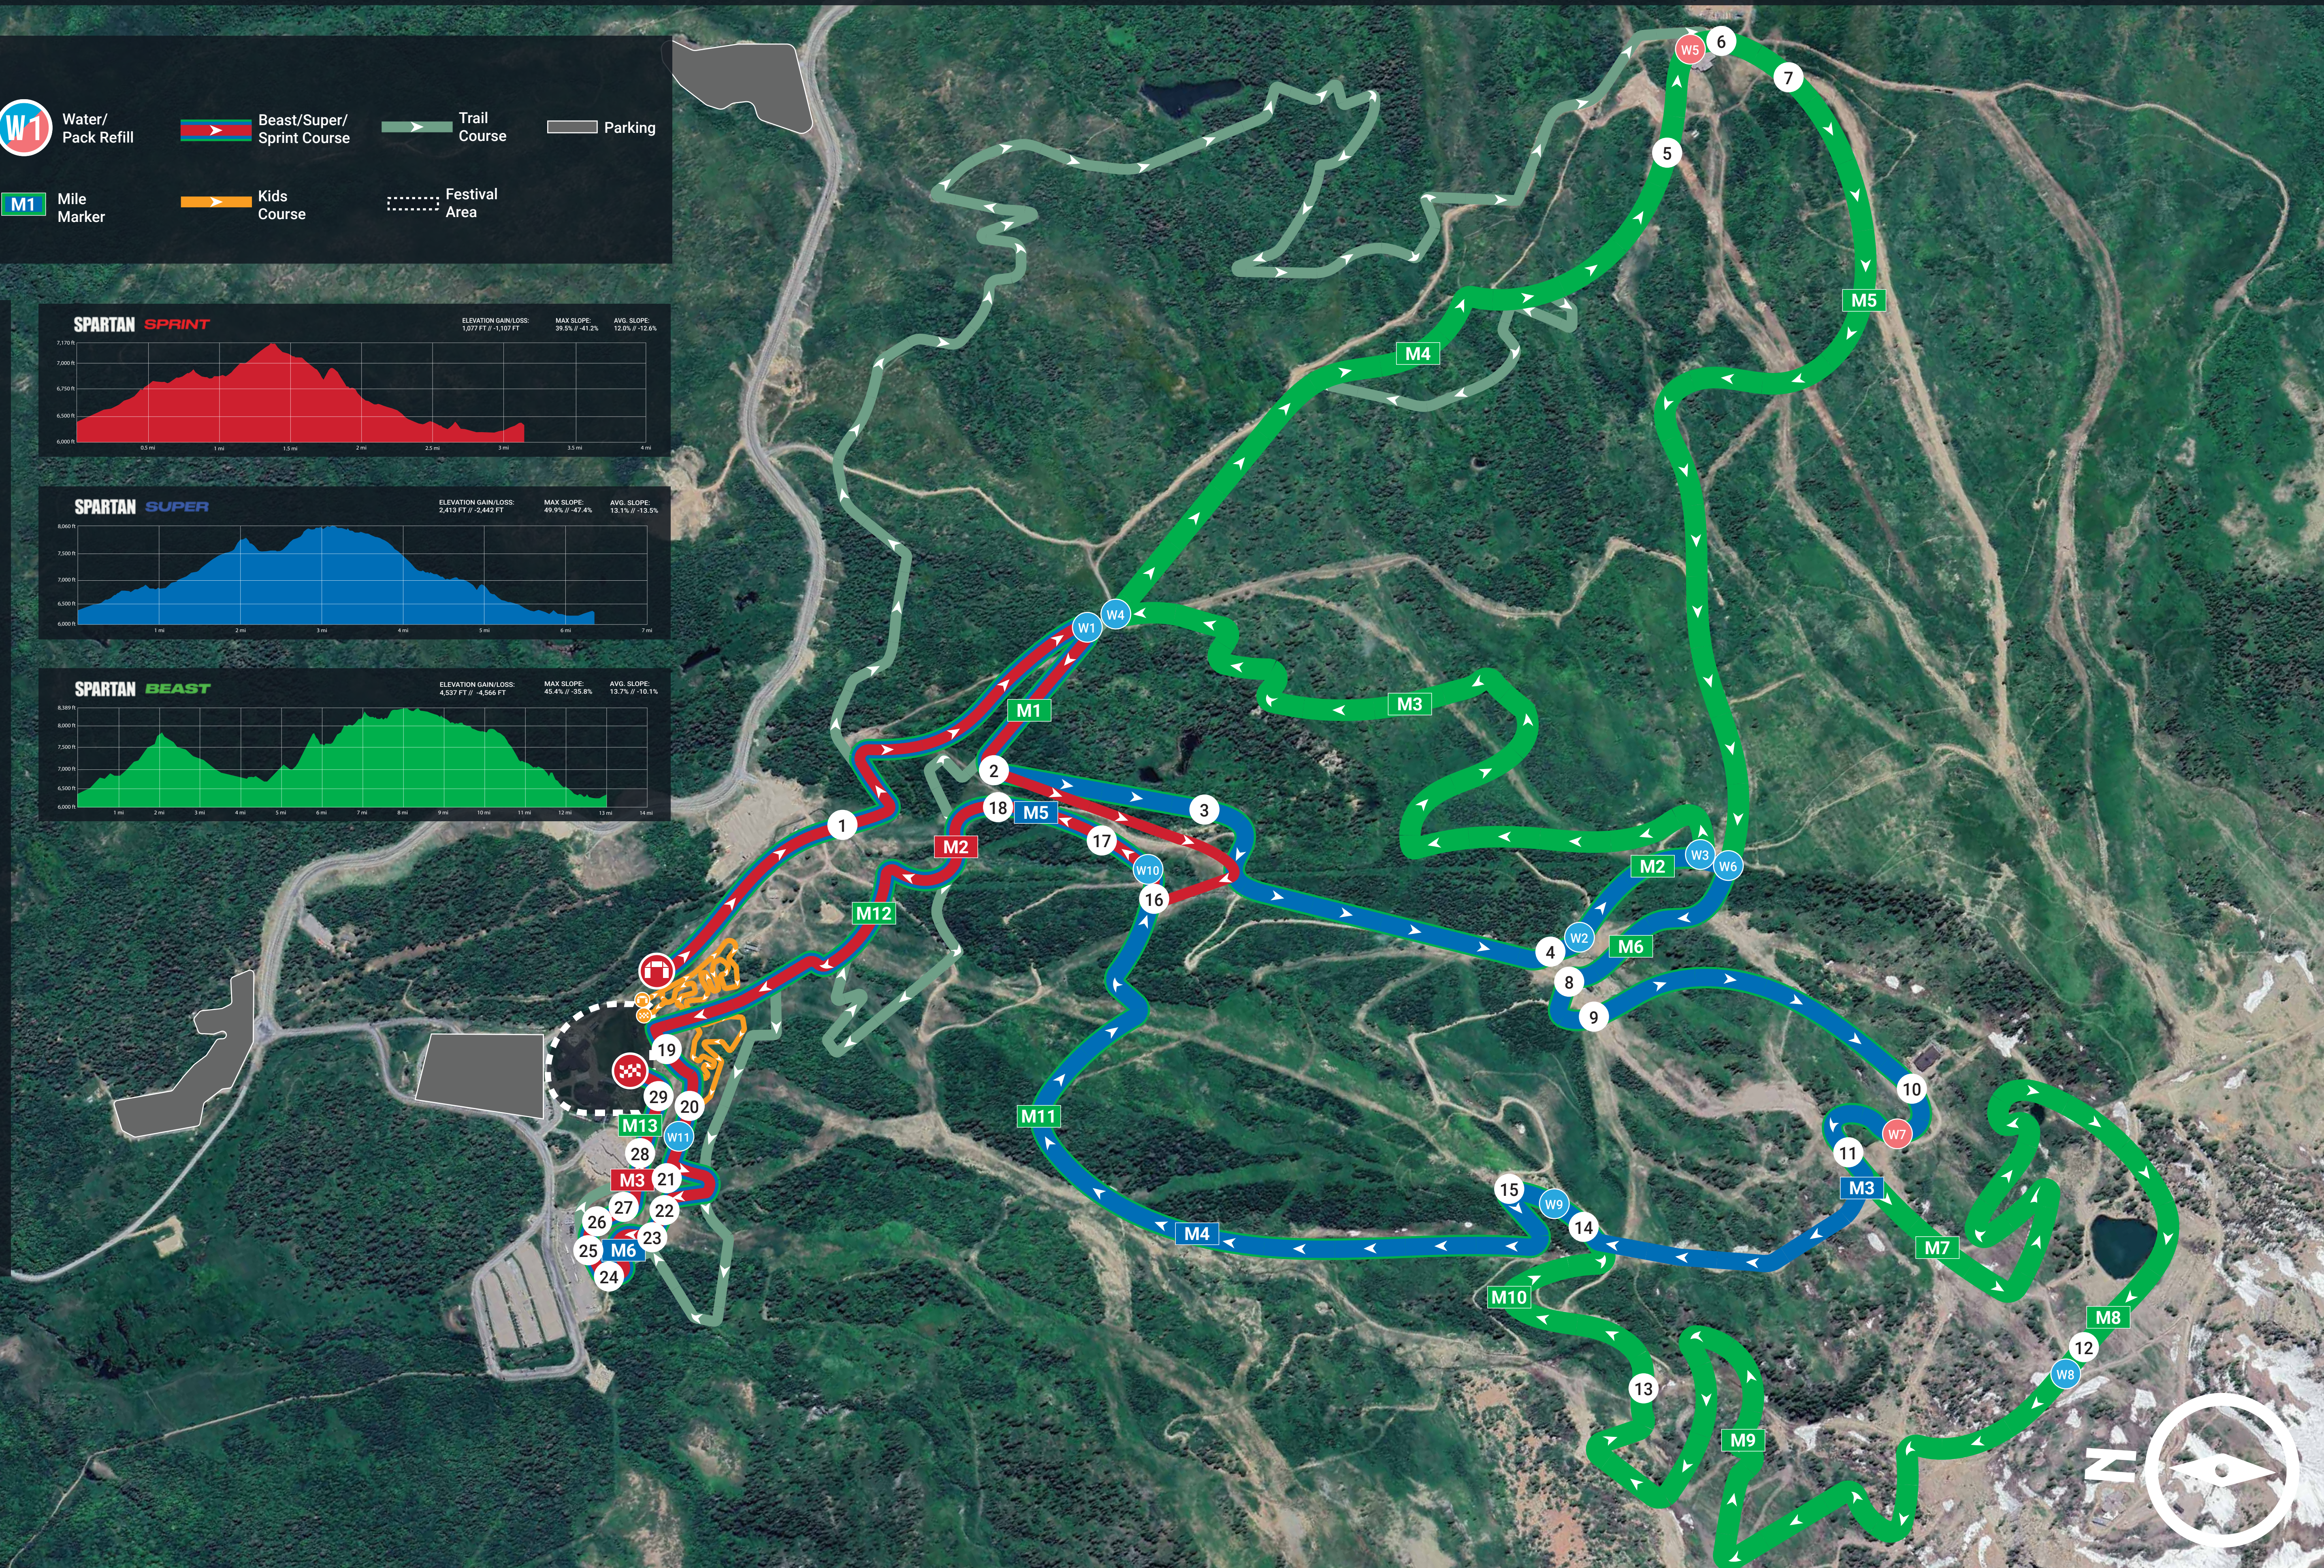

KEY

Start	Kids Start	Water/ Pack Refill	Beast/Super/ Sprint Course	Trail Course	Parking
Finish	Kids Finish	Mile Marker	Kids Course	Festival Area	

OBSTACLE GUIDE

- 1 4' WALL
- 2 SANDBAG CARRY
- 3 INVERTED WALL
- 4 Z WALL
- 5 TYROLEAN TRAVERSE
- 6 BEATER
- 7 8' WALL
- 8 BENDER
- 9 OLYMPUS
- 10 TWISTER
- 11 CHAIN CARRY
- 12 ARMER
- 13 BARBED WIRE CRAWL
- 14 7' WALL
- 15 STAIRWAY TO SPARTA
- 16 VERTICAL CARGO
- 17 6' WALL
- 18 HURDLES
- 19 MONKEY IN THE MIDDLE
- 20 CARGO NET GROUND CRAWL
- 21 BUCKET CARRY
- 22 ROPE CLIMB
- 23 ATLAS CARRY
- 24 ROLLING MUD
- 25 DUNK WALL
- 26 HERCULES HOIST
- 27 SPEAR THROW
- 28 PLATE DRAG
- 29 SLIP WALL

Due to the nature of our events this map is subject to change. The number of obstacles will stay consistent with the standards indicated above, but the obstacles themselves will remain classified.

*Please note obstacles are separated into two categories, Mandatory Obstacles and Pass/Fail Obstacles. Pass/Fail Obstacles consist of single attempt and multiple attempt obstacles. The Rules of Competition can be found on the Spartan website.