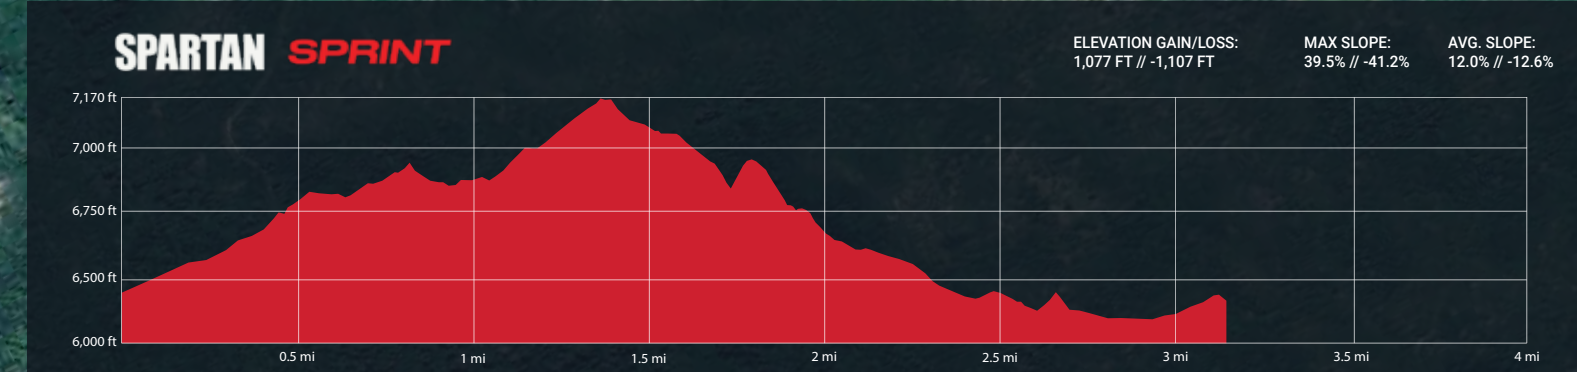

KEY

Start	Kids Start	Water/ Pack Refill	Beast/Super/ Sprint Course	Trail Course	Parking
Finish	Kids Finish	Mile Marker	Kids Course	Festival Area	

OBSTACLE GUIDE

- 1 4' WALL
- 2 SANDBAG CARRY
- 3 INVERTED WALL
- 4 Z WALL
- 5 TYROLEAN TRAVERSE
- 6 BEATER
- 7 8' WALL
- 8 BENDER
- 9 OLYMPUS
- 10 TWISTER
- 11 CHAIN CARRY
- 12 ARMER
- 13 BARBED WIRE CRAWL
- 14 7' WALL
- 15 STAIRWAY TO SPARTA
- 16 VERTICAL CARGO
- 17 6' WALL
- 18 HURDLES
- 19 MONKEY IN THE MIDDLE
- 20 CARGO NET GROUND CRAWL
- 21 BUCKET CARRY
- 22 ROPE CLIMB
- 23 ATLAS CARRY
- 24 ROLLING MUD
- 25 DUNK WALL
- 26 HERCULES HOIST
- 27 SPEAR THROW
- 28 PLATE DRAG
- 29 SLIP WALL

Due to the nature of our events this map is subject to change. The number of obstacles will stay consistent with the standards indicated above, but the obstacles themselves will remain classified.

*Please note obstacles are separated into two categories, Mandatory Obstacles and Pass/Fail Obstacles. Pass/Fail Obstacles consist of single attempt and multiple attempt obstacles. The Rules of Competition can be found on the Spartan website.