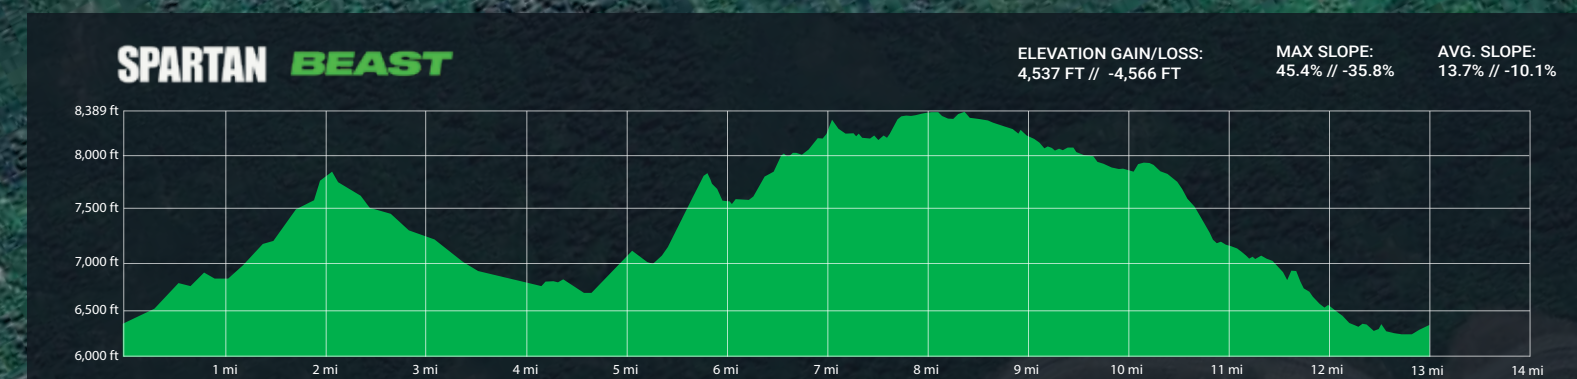

KEY

Start	Kids Start	Water/ Pack Refill	Beast/Super/ Sprint Course	Trail Course	Parking
Finish	Kids Finish	Mile Marker	Kids Course	Festival Area	

OBSTACLE GUIDE

- 1 4' WALL
- 2 SANDBAG CARRY
- 3 INVERTED WALL
- 4 Z WALL
- 5 TYROLEAN TRAVERSE
- 6 BEATER
- 7 8' WALL
- 8 BENDER
- 9 OLYMPUS
- 10 TWISTER
- 11 CHAIN CARRY
- 12 ARMER
- 13 BARBED WIRE CRAWL
- 14 7' WALL
- 15 STAIRWAY TO SPARTA
- 16 VERTICAL CARGO
- 17 6' WALL
- 18 HURDLES
- 19 MONKEY IN THE MIDDLE
- 20 CARGO NET GROUND CRAWL
- 21 BUCKET CARRY
- 22 ROPE CLIMB
- 23 ATLAS CARRY
- 24 ROLLING MUD
- 25 DUNK WALL
- 26 HERCULES HOIST
- 27 SPEAR THROW
- 28 PLATE DRAG
- 29 SLIP WALL

Due to the nature of our events this map is subject to change. The number of obstacles will stay consistent with the standards indicated above, but the obstacles themselves will remain classified.

*Please note obstacles are separated into two categories, Mandatory Obstacles and Pass/Fail Obstacles. Pass/Fail Obstacles consist of single attempt and multiple attempt obstacles. The Rules of Competition can be found on the Spartan website.