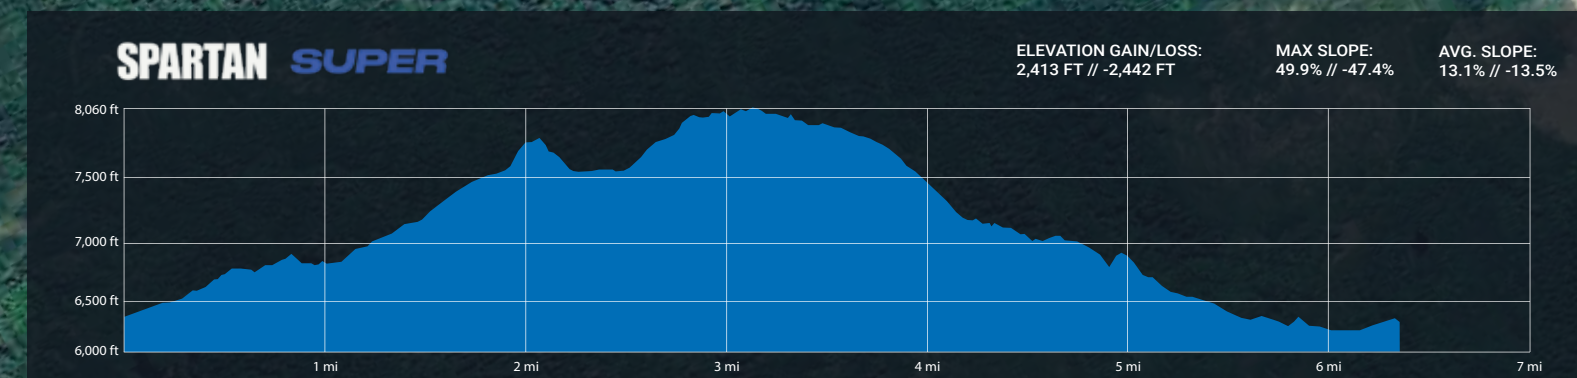

KEY

Start	Kids Start	Water/ Pack Refill	Beast/Super/ Sprint Course	Trail Course	Parking
Finish	Kids Finish	Mile Marker	Kids Course	Festival Area	

OBSTACLE GUIDE

- 1 4' WALL
- 2 SANDBAG CARRY
- 3 INVERTED WALL
- 4 Z WALL
- 5 TYROLEAN TRAVERSE
- 6 BEATER
- 7 8' WALL
- 8 BENDER
- 9 OLYMPUS
- 10 TWISTER
- 11 CHAIN CARRY
- 12 ARMER
- 13 BARBED WIRE CRAWL
- 14 7' WALL
- 15 STAIRWAY TO SPARTA
- 16 VERTICAL CARGO
- 17 6' WALL
- 18 HURDLES
- 19 MONKEY IN THE MIDDLE
- 20 CARGO NET GROUND CRAWL
- 21 BUCKET CARRY
- 22 ROPE CLIMB
- 23 ATLAS CARRY
- 24 ROLLING MUD
- 25 DUNK WALL
- 26 HERCULES HOIST
- 27 SPEAR THROW
- 28 PLATE DRAG
- 29 SLIP WALL

Due to the nature of our events this map is subject to change. The number of obstacles will stay consistent with the standards indicated above, but the obstacles themselves will remain classified.

*Please note obstacles are separated into two categories, Mandatory Obstacles and Pass/Fail Obstacles. Pass/Fail Obstacles consist of single attempt and multiple attempt obstacles. The Rules of Competition can be found on the Spartan website.