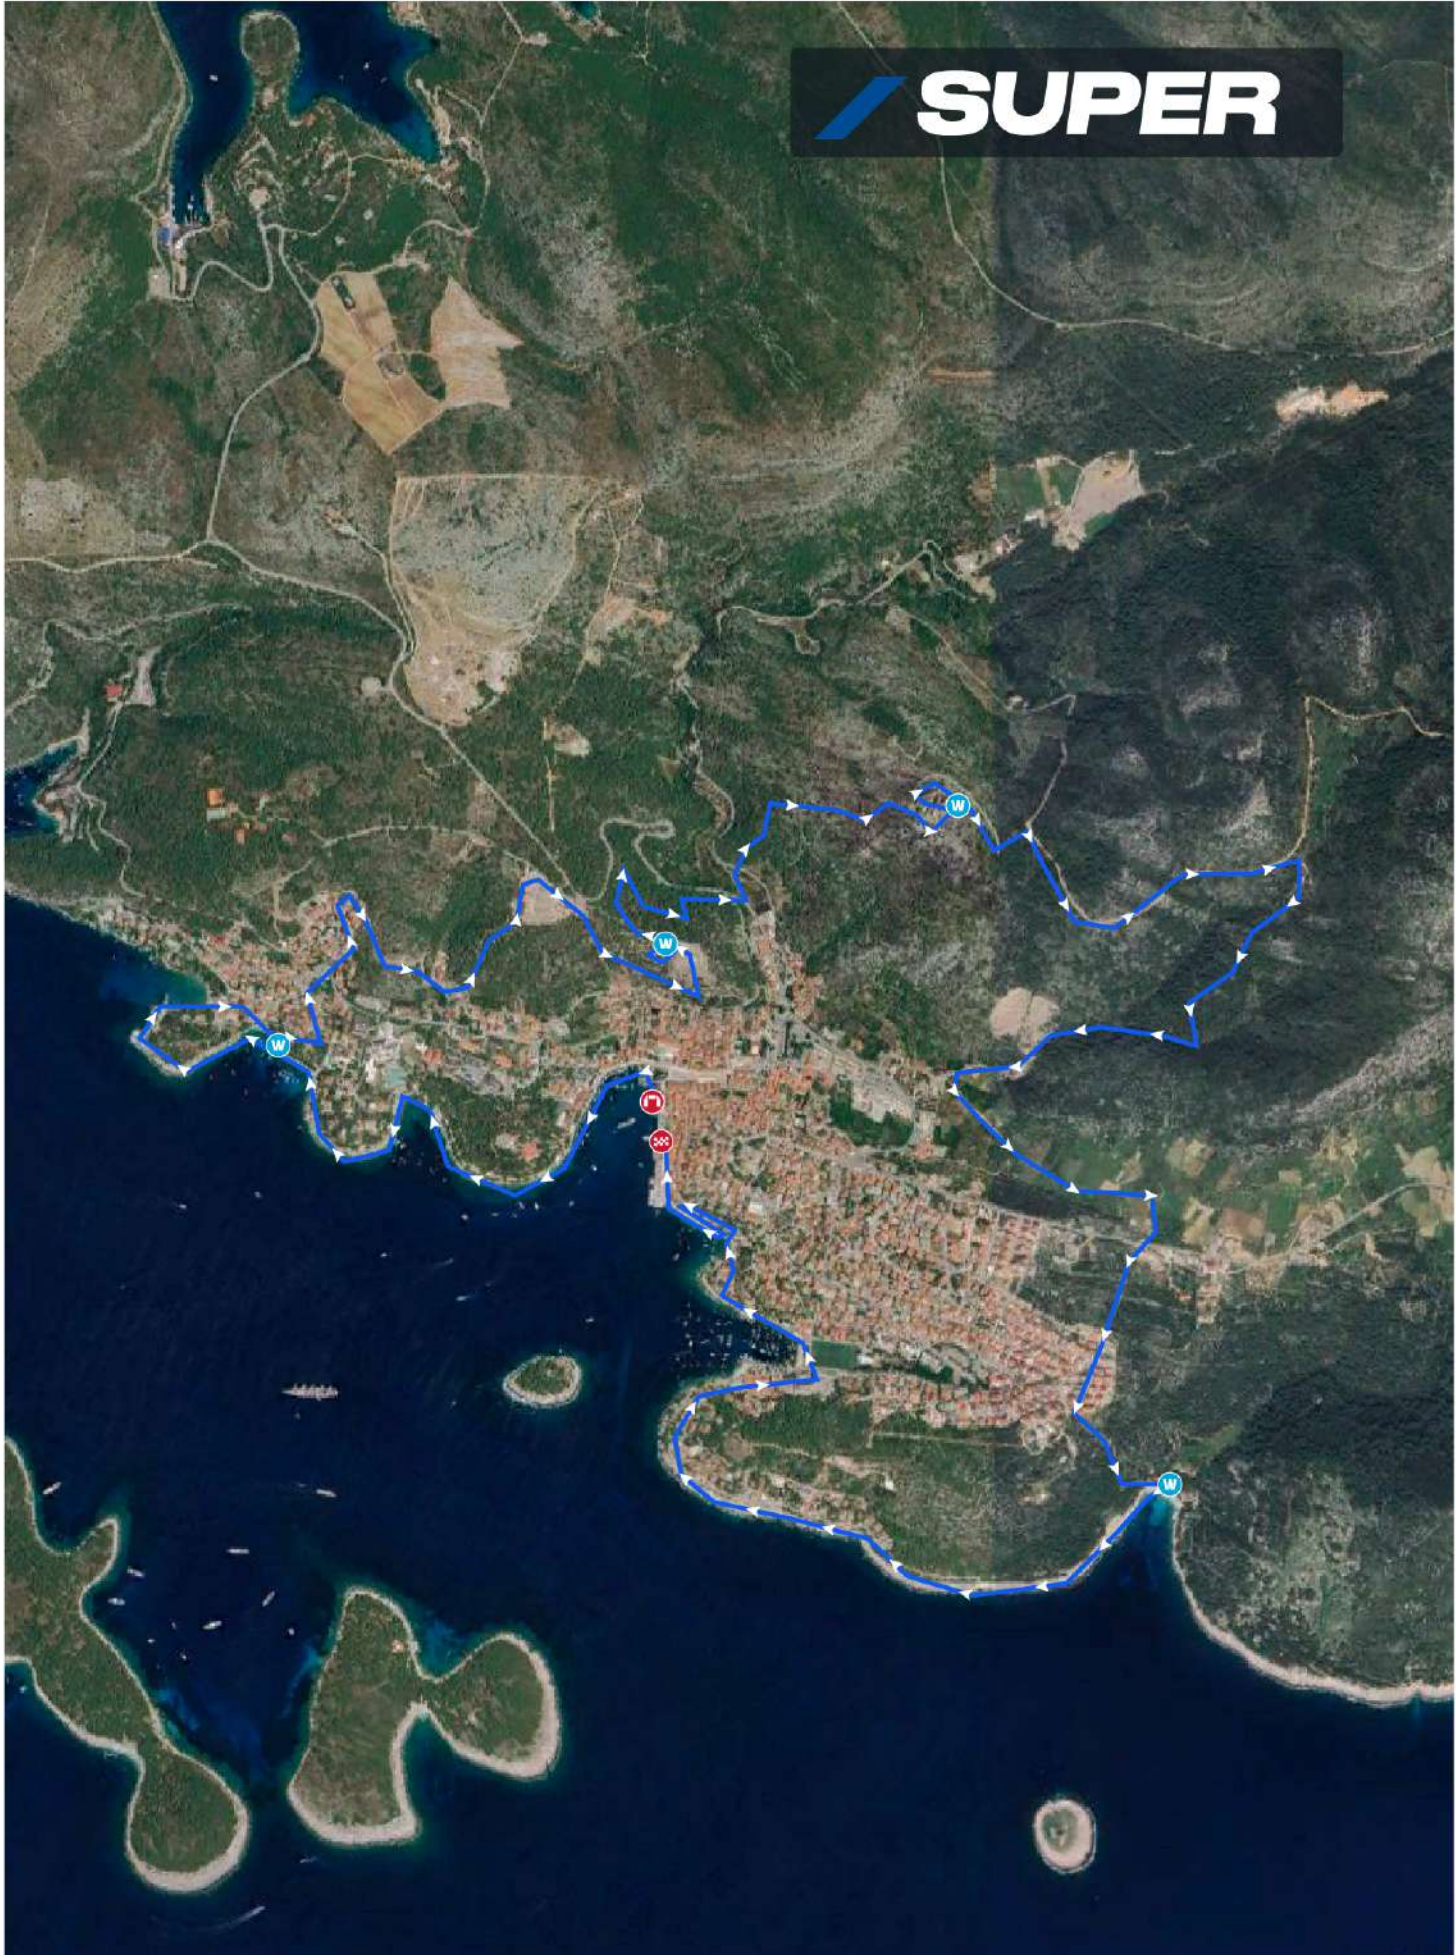

SPRINT

KEY

Start

Finish

Water Station

SUPER

KEY

Start

Finish

Water Station

BEAST

KEY

Start

Finish

Water Station

FESTIVAL AREA