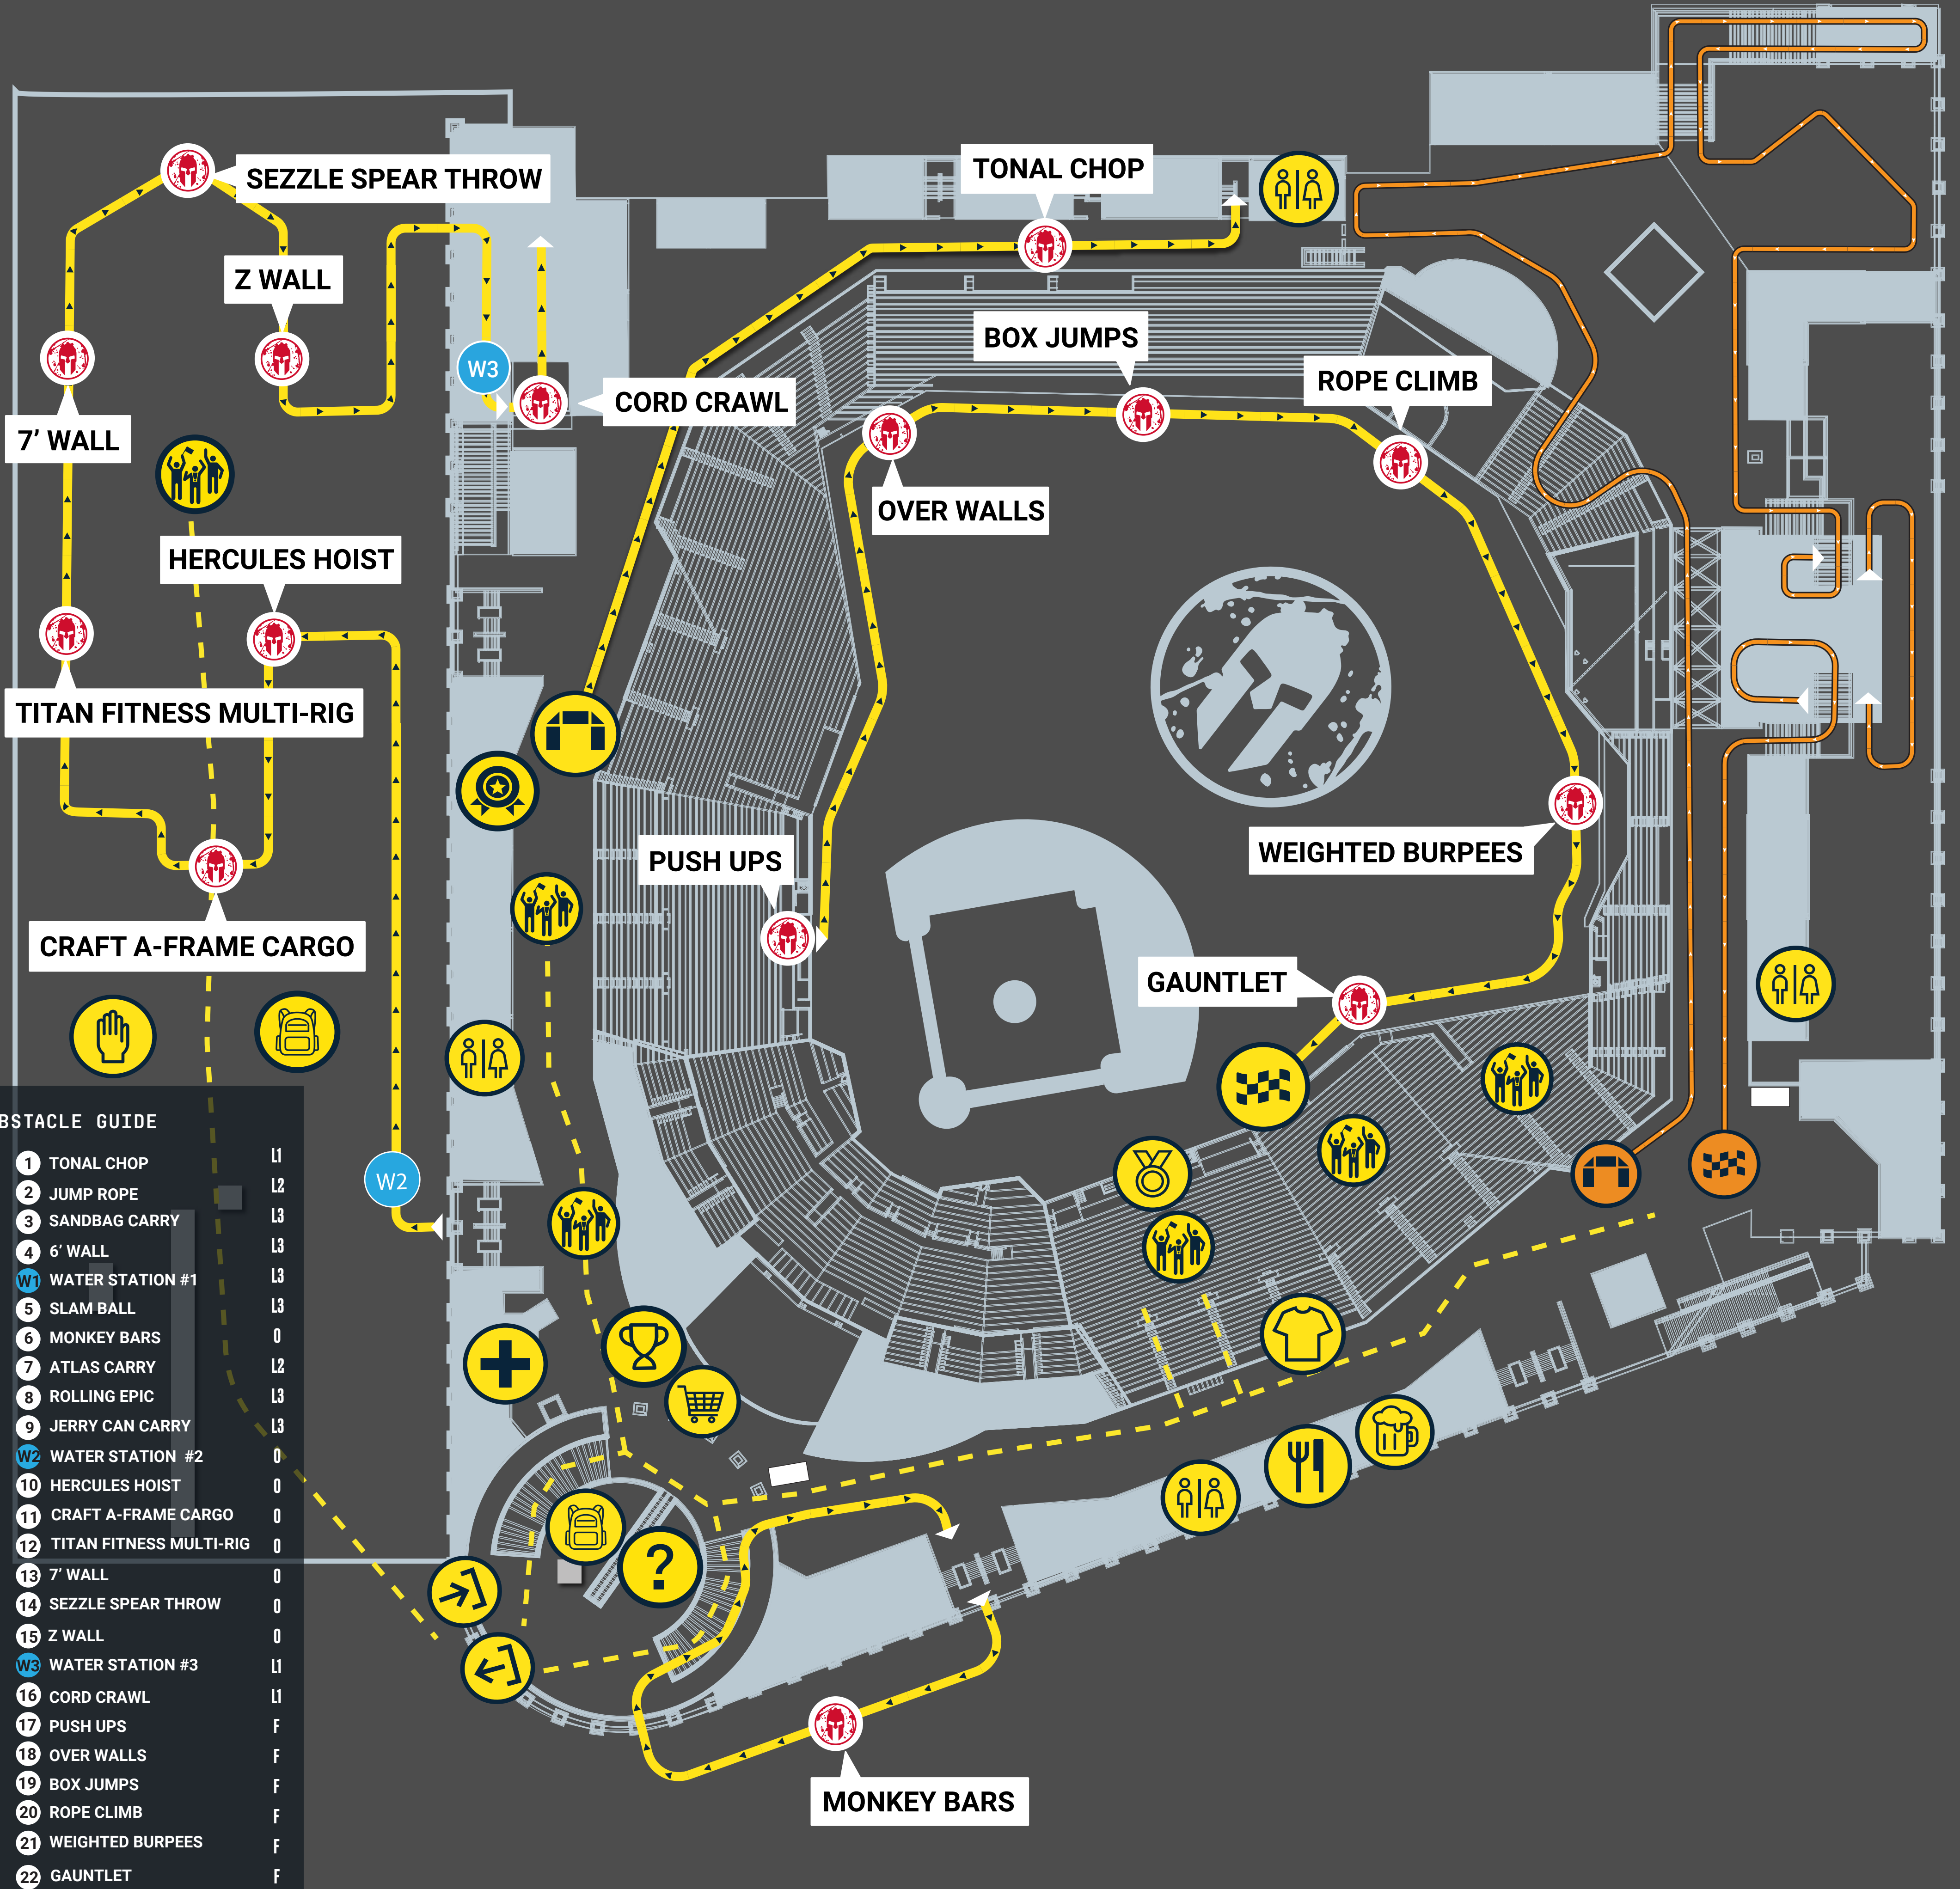

SPARTAN STADION

CITI FIELD

NEW YORK, NY
JUNE 22, 2024

KEY

Start	Info	Entrance	W1 Water Station	Food & Drink	Results	Spectator Viewing Area	Kids Start
Finish	Exit	Restroom	Medical	Merch	Alcohol	Spectator Viewing Path	Kids Finish
Stadium Course	Awards	Volunteer	Coaching Zone	Bag Check	Finisher Shirts	Obstacles	Kids Course

PHOTOGRAPH THIS MAP AND TAKE IT WITH YOU!

OBSTACLE GUIDE

1	TONAL CHOP	L1
2	JUMP ROPE	L2
3	SANDBAG CARRY	L3
4	6' WALL	L3
W1	WATER STATION #1	L3
5	SLAM BALL	L3
6	MONKEY BARS	0
7	ATLAS CARRY	L2
8	ROLLING EPIC	L3
9	JERRY CAN CARRY	L3
W2	WATER STATION #2	0
10	HERCULES HOIST	0
11	CRAFT A-FRAME CARGO	0
12	TITAN FITNESS MULTI-RIG	0
13	7' WALL	0
14	SEZZLE SPEAR THROW	0
15	Z WALL	0
W3	WATER STATION #3	L1
16	CORD CRAWL	L1
17	PUSH UPS	F
18	OVER WALLS	F
19	BOX JUMPS	F
20	ROPE CLIMB	F
21	WEIGHTED BURPEES	F
22	GAUNTLET	F

*0 - Outside
*F - Field
*L1 - Level 1 / Lowest Floor / Main Concourse
*L2 - Level 2 / Excelsior Level & Stands
*L3 - Level 3 / Upper Concourse / Promenade & Stands