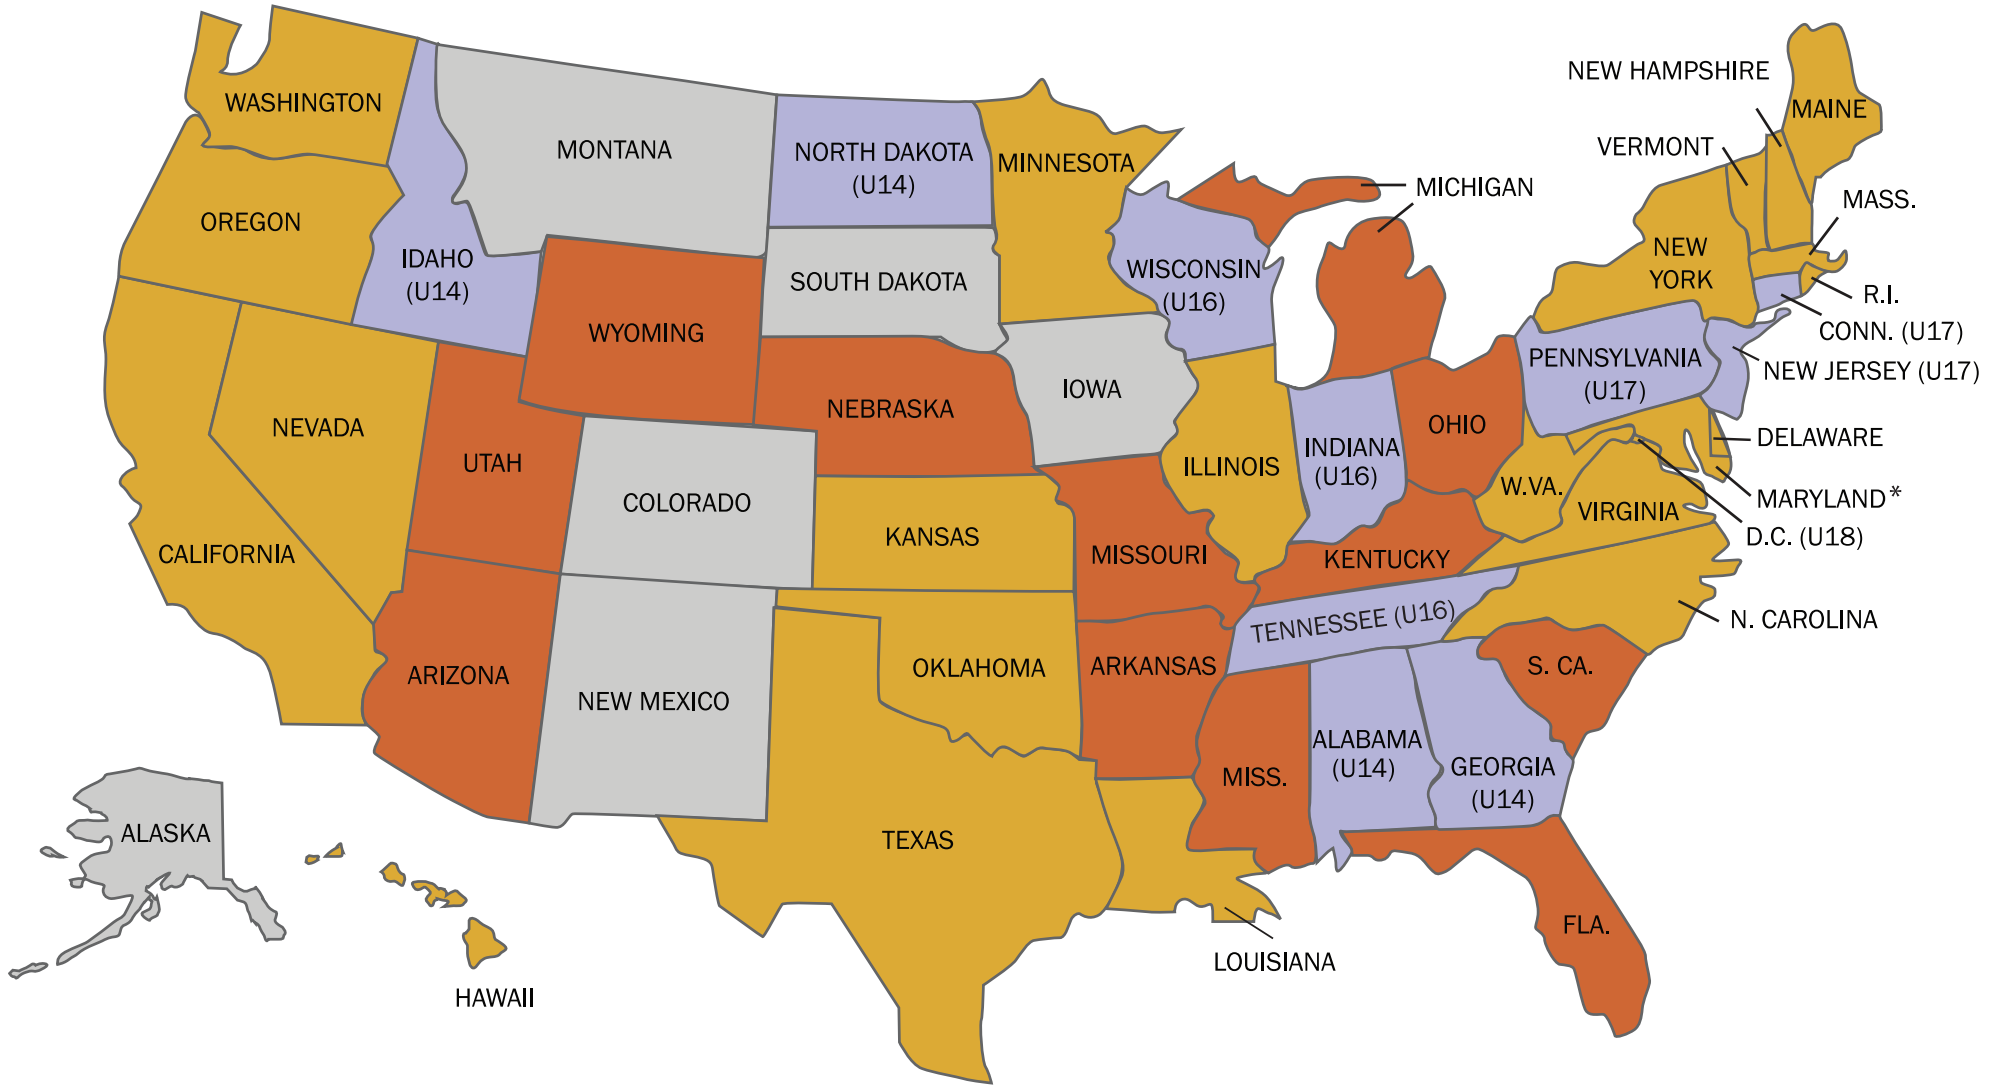

Indoor Tanning Youth Access Laws

Under 18 prohibited from indoor tanning

Parental consent and/or accompaniment required for indoor tanning

Under 17, 16 or 14 prohibited from indoor tanning

No indoor tanning restrictions for youth

* Four county bans in Maryland: Howard County, Montgomery County, Charles County, and Prince George's County.