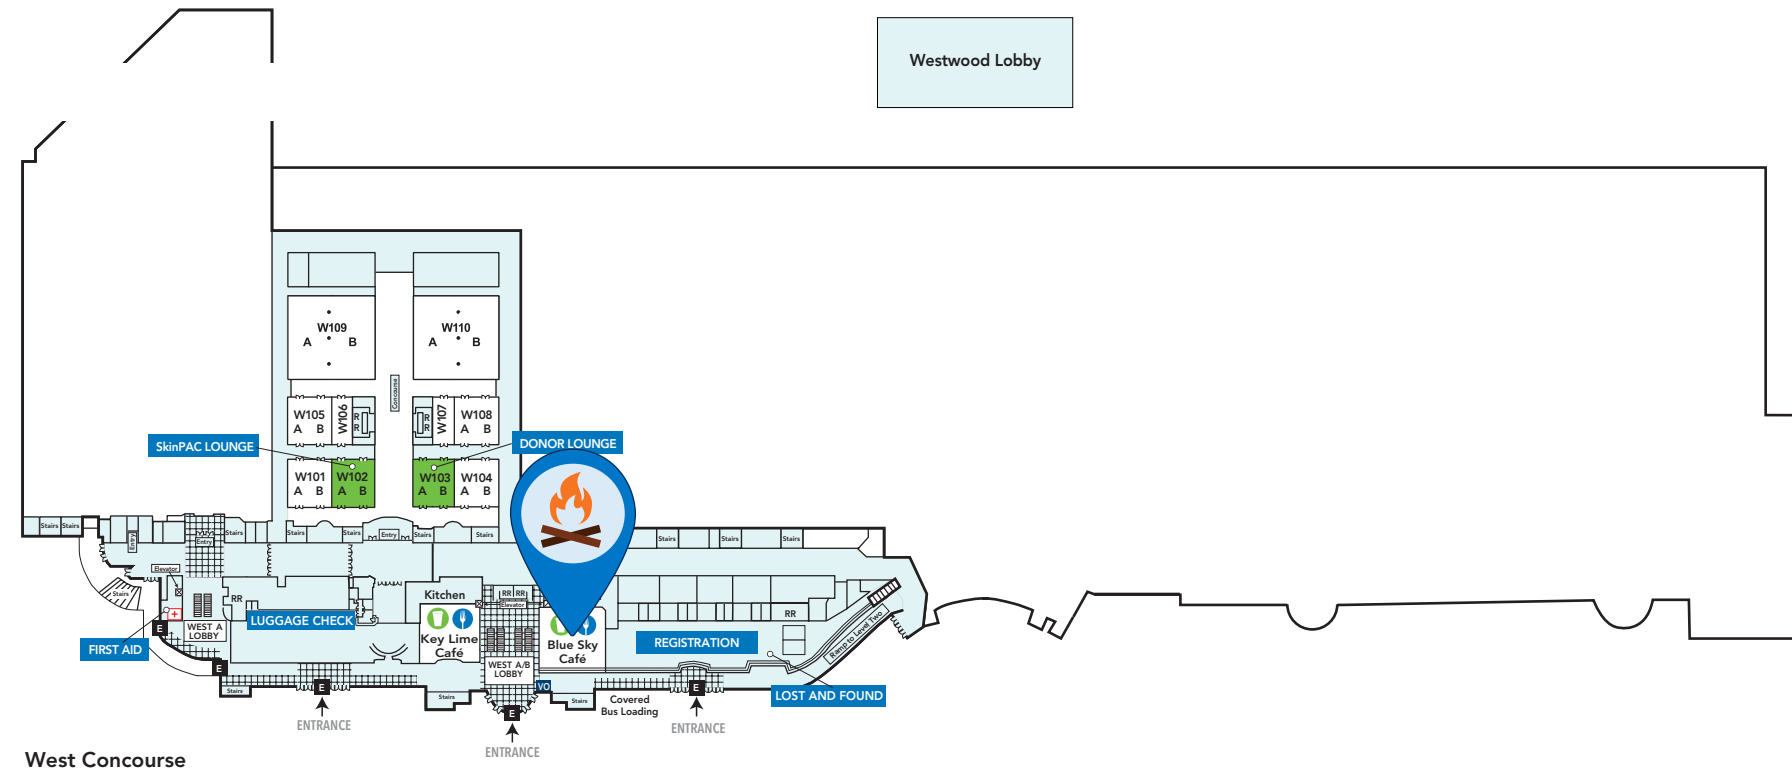

Camp Treasure Map

Campfire

Feel the warmth of the "campfire" as you follow the trail to where paths cross and movement never slows.

Compass

Always start a journey with a sense of direction. Find the sign near where mornings begin with coffee and connections!

Lantern

Let your light guide your way to higher ground. Seek it where travelers begin before continuing their journey.