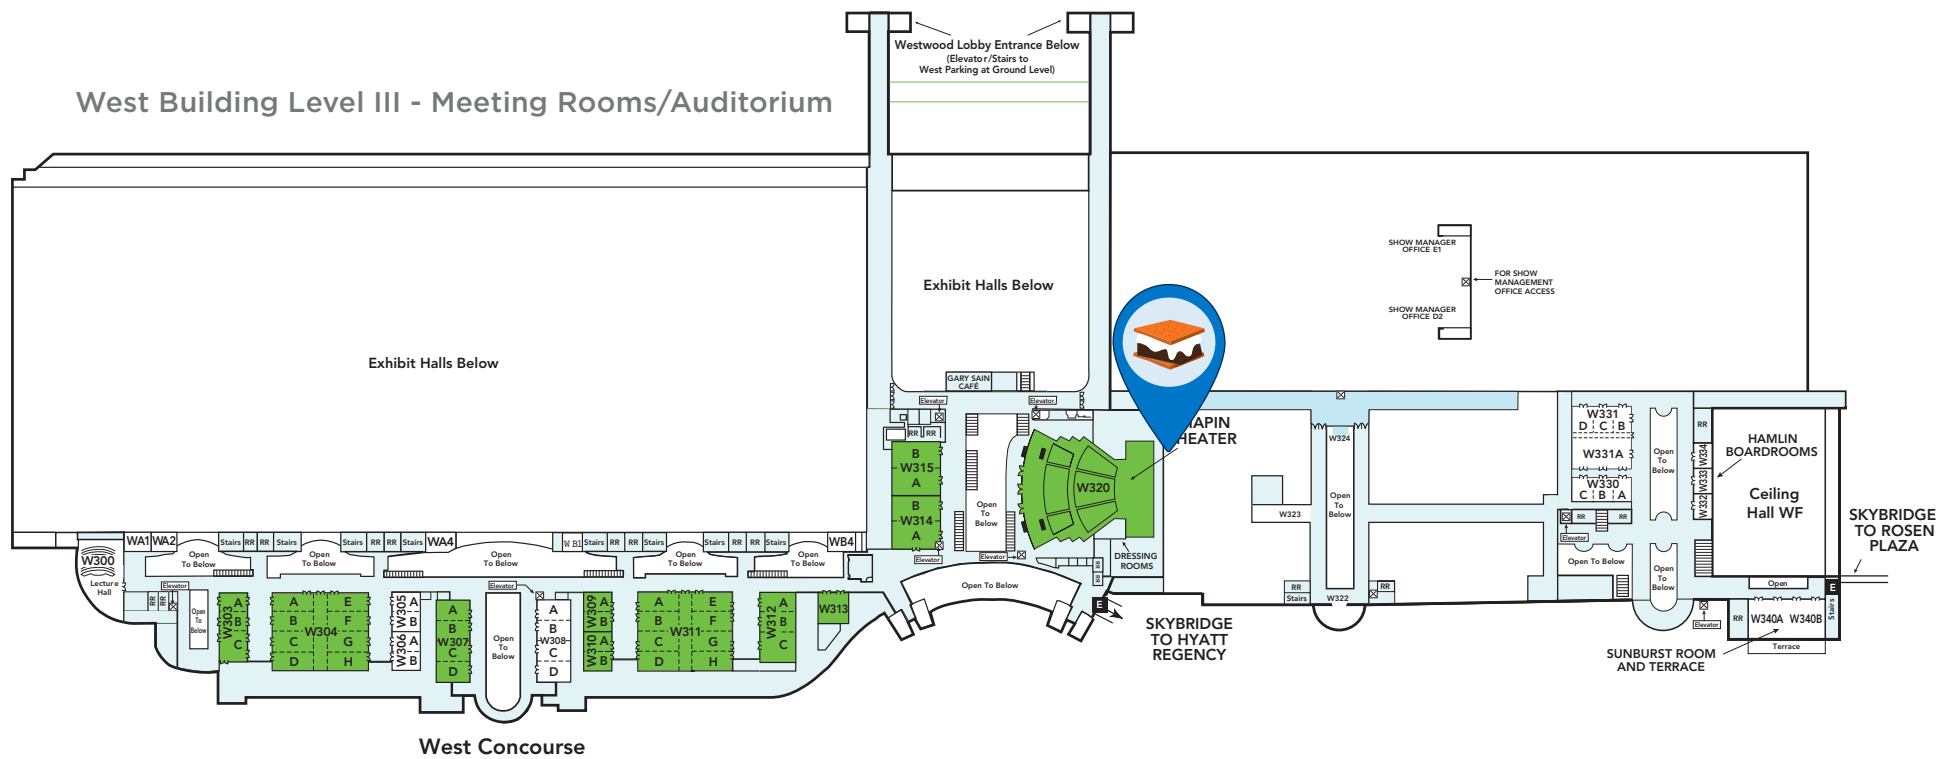

Camp Treasure Map

Join the Camp Discovery Treasure Hunt!

Scan. Explore. Win.

Don't Miss the Fun at Booth 3309!

- Visit our Pop-up to claim your prize, learn about a simple new way to refer kids to camp, and check out our **fun camp photo backdrop** with props for the perfect memory.
- **Visit the Special Event:** On **Sunday, March 9**, from **12 – 1 p.m.**, stop by the Camp Discovery pop-up to learn about this incredible initiative that gives children with chronic skin conditions a chance to enjoy the fun and friendship of summer camp and find out how you can be a part of it. Sign up to receive a promotional kit and get a special gift.

S'More

End your journey with a sweet reward! Look for the s'more sign outside the spot where stories and knowledge come alive.

How to Play*

- 1 Look for **Camp-Themed Signs** around the venue featuring fun camp visuals.
- 2 Scan the **QR Code** at each sign and fill out a brief form to enter the treasure hunt and unlock camp fun!
- 3 Find **All Four Signs** to be entered into the grand prize drawing.

Prizes Await!

- **Scan Any Sign:** Stop by the Camp Discovery pop-up (Resource Center Booth 3309) to claim a **small prize** for participating.
- **Scan All Four Signs:** Be entered to win the Grand Prize Camp Pack, including:
 - A YETI Cooler
 - Two YETI Camp Cups
 - A Camping Lantern
 - And other camp-themed surprises!

Lantern

Let your light guide your way to higher ground. Seek it where travelers begin before continuing their journey.