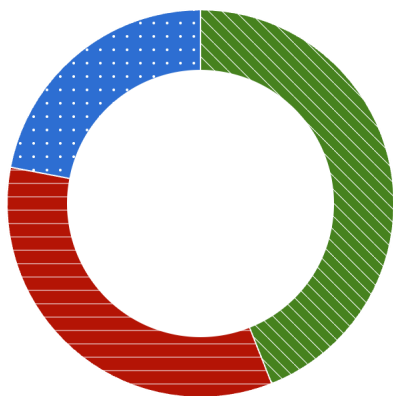

- Alle pagina's
- homepage

- Detailpagina kleurtips (Keuken)

Web technologies the site relies

- HTML
- CSS
- WAI-ARIA
- JavaScript
- SVG
- PDF

Detailed Audit Results

Reported on 50 of 50 WCAG 2.1 AA success criteria.