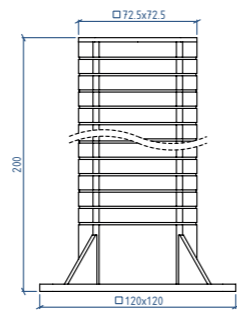

I KEZ Electrical Installation Box - 568.886