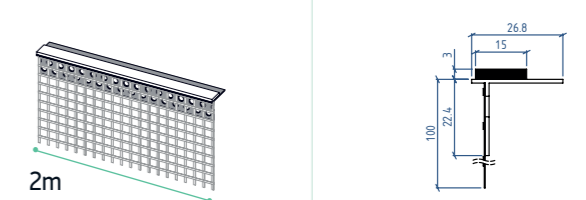

B Base Profile Spacer 2mm - 568.321

C Base Profile Spacer 5mm - 568.322

D Hammer Plugs 6x80 - 568.326

HOEKPROFIELEN

6 PVC Outside Corner Bead - 567.635

7 PVC Inside Corner Bead - 568.336

8 PVC Flexible Corner Bead - 568.335

9 PVC Drip Bead For Curves - 569.432

STOPPROFIEL

10 PVC Stop Profile - 568.340

AANSLUITINGSPROFIEL VOOR RAMEN, DEUREN, VENSTERBANKEN, ...

11a PVC Reveal Bead 2D - 567.648

11b PVC Reveal Bead 2D anthracite - 567.649

12 PVC Premium Reveal Bead 3D - 568.328

13 PVC Sill Connecting Bead Top - 568.342

14 PVC Sill Connecting Bead Bottom - 568.341

15 PVC Shutter Profile - 567.651