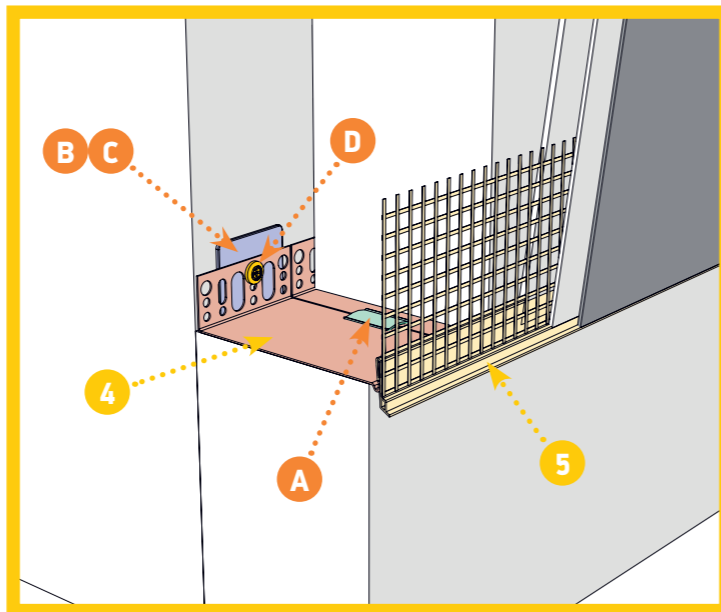

STOPPROFIEL

10 PVC Stop Profile - 568.340