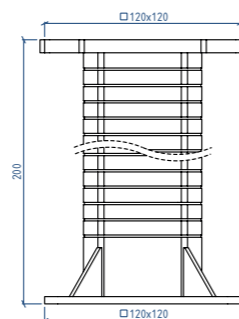

TOEBEHOREN

Fa Expansion Tape Illbruck 15/5-10 - 568.445

5.6m

Fb Expansion Tape Illbruck 30/13-24 - 568.446

5.2m

G Zyrillo EPS Cylinder 70mm - 568.211

10x

H Varir Mounting Block 160x100mm - 568.527

I KEZ Electrical Installation Box - 568.886

J MDZ Lighting Installation Box - 568.887

BOSS

BOSS CLIMA PROFIELEN

Overzicht

Meer informatie?
Surf naar bosspaints.be

Bestellen?

bosspaints.be | +32 56 73 83 33 | order@boss.be

Via jouw BOSS depot of colora afhaalpunt

NV BOSS paints
Nijverheidstraat 81
BE-8791 Beveren-Leie (Waregem),
Tel. +32 56 738 200