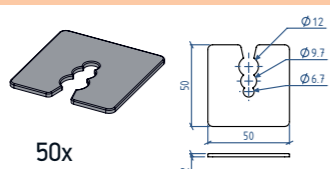

B Base Profile Spacer 2mm - 568.321