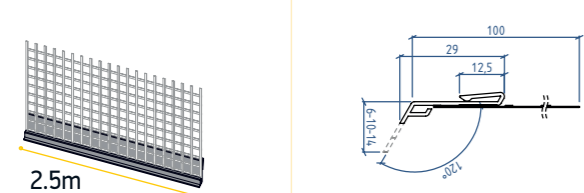

3 PVC Base Profile Finishing Bead - 568.334

ALU SOKKEL

4 ALU Base Profile 50mm -> 200mm - 568312 -> 568320

5 PVC Clip-On Bead For ALU Base Profile - 568.331

TOEBEHOREN ALU / PVC SOKKEL

A ALU Base Profile Connector - 568.311