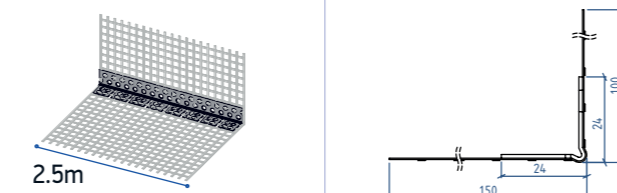

B Base Profile Spacer 2mm - 568.321

C Base Profile Spacer 5mm - 568.322

D Hammer Plugs 6x80 - 568.326

HOEKPROFIELEN

6 PVC Outside Corner Bead - 567.635

7 PVC Inside Corner Bead - 568.336

8 PVC Flexible Corner Bead - 568.335

9 PVC Drip Bead For Curves - 569.432

STOPPROFIEL

10 PVC Stop Profile - 568.340

AANSLUITINGSPROFIEL VOOR RAMEN, DEUREN, VENSTERBANKEN, ...

11a PVC Reveal Bead 2D - 567.648

11b PVC Reveal Bead 2D anthracite - 567.649