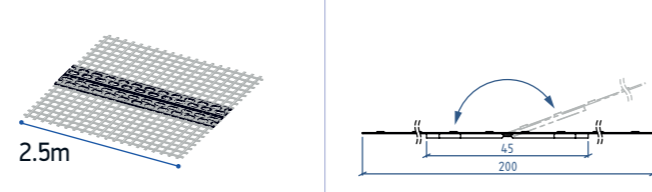

B Base Profile Spacer 2mm - 568.321

C Base Profile Spacer 5mm - 568.322

D Hammer Plugs 6x80 - 568.326

HOEKPROFIELEN

6 PVC Outside Corner Bead - 567.635

7 PVC Inside Corner Bead - 568.336

8 PVC Flexible Corner Bead - 568.335

9 PVC Drip Bead For Curves - 569.432

STOPPROFIEL

10 PVC Stop Profile - 568.340

AANSLUITINGSPROFIEL VOOR RAMEN, DEUREN, VENSTERBANKEN, ...

11a PVC Reveal Bead 2D - 567.648

11b PVC Reveal Bead 2D anthracite - 567.649