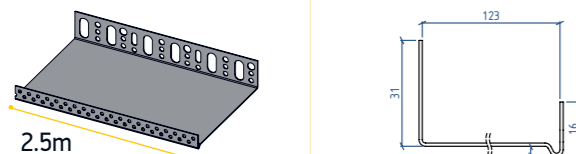

ALU SOKKEL

4 ALU Base Profile 50mm -> 200mm - 568312 -> 568320