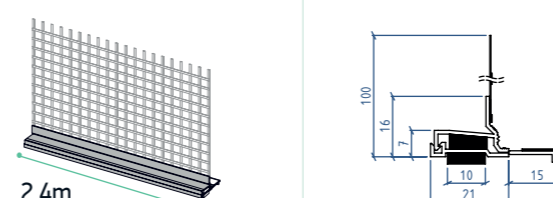

B Base Profile Spacer 2mm - 568.321

C Base Profile Spacer 5mm - 568.322

D Hammer Plugs 6x80 - 568.326

HOEKPROFIELEN

6 PVC Outside Corner Bead - 567.635

7 PVC Inside Corner Bead - 568.336

8 PVC Flexible Corner Bead - 568.335

9 PVC Drip Bead For Curves - 569.432

STOPPROFIEL

10 PVC Stop Profile - 568.340

AANSLUITINGSPROFIEL VOOR RAMEN, DEUREN, VENSTERBANKEN, ...

11a PVC Reveal Bead 2D - 567.648

11b PVC Reveal Bead 2D anthracite - 567.649

12 PVC Premium Reveal Bead 3D - 568.328

13 PVC Sill Connecting Bead Top - 568.342

14 PVC Sill Connecting Bead Bottom - 568.341

15 PVC Shutter Profile - 567.651