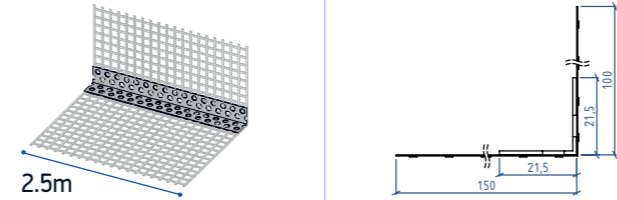

B Base Profile Spacer 2mm - 568.321

C Base Profile Spacer 5mm - 568.322

D Hammer Plugs 6x80 - 568.326

HOEKPROFIELEN

6 PVC Outside Corner Bead - 567.635

7 PVC Inside Corner Bead - 568.336

8 PVC Flexible Corner Bead - 568.335

9 PVC Drip Bead For Curves - 569.432

STOPPROFIEL

10 PVC Stop Profile - 568.340

AANSLUITINGSPROFIEL VOOR RAMEN, DEUREN, VENSTERBANKEN, ...

11a PVC Reveal Bead 2D - 567.648

11b PVC Reveal Bead 2D anthracite - 567.649