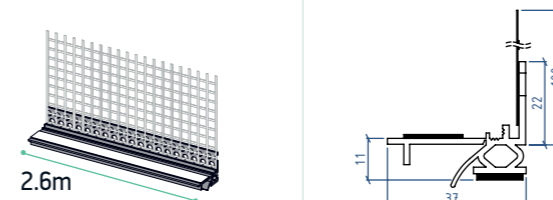

B Base Profile Spacer 2mm - 568.321

C Base Profile Spacer 5mm - 568.322

D Hammer Plugs 6x80 - 568.326

HOEKPROFIELEN

6 PVC Outside Corner Bead - 567.635

7 PVC Inside Corner Bead - 568.336

8 PVC Flexible Corner Bead - 568.335

9 PVC Drip Bead For Curves - 569.432

STOPPROFIEL

10 PVC Stop Profile - 568.340

AANSLUITINGSPROFIEL VOOR RAMEN, DEUREN, VENSTERBANKEN, ...

11a PVC Reveal Bead 2D - 567.648

11b PVC Reveal Bead 2D anthracite - 567.649

12 PVC Premium Reveal Bead 3D - 568.328

13 PVC Sill Connecting Bead Top - 568.342

14 PVC Sill Connecting Bead Bottom - 568.341

15 PVC Shutter Profile - 567.651