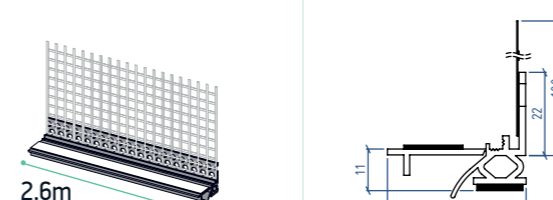

B Base Profile Spacer 2mm - 568.321

C Base Profile Spacer 5mm - 568.322

D Hammer Plugs 6x80 - 568.326

HOEKPROFIELEN

6 PVC Outside Corner Bead - 567.635

7 PVC Inside Corner Bead - 568.336

8 PVC Flexible Corner Bead - 568.335

9 PVC Drip Bead For Curves - 569.432

STOPPROFIEL

10 PVC Stop Profile - 568.340

AANSLUITINGSPROFIEL VOOR RAMEN, DEUREN, VENSTERBANKEN, ...

11a PVC Reveal Bead 2D - 567.648

11b PVC Reveal Bead 2D anthracite - 567.649

12 PVC Premium Reveal Bead 3D - 568.328

13 PVC Sill Connecting Bead Top - 568.342

14 PVC Sill Connecting Bead Bottom - 568.341

15 PVC Shutter Profile - 567.651