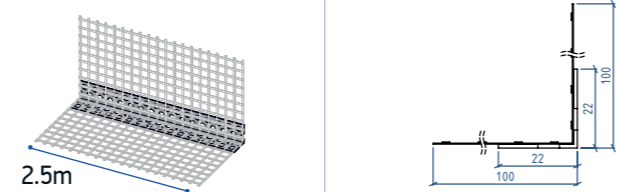

B Base Profile Spacer 2mm - 568.321

C Base Profile Spacer 5mm - 568.322

D Hammer Plugs 6x80 - 568.326

HOEKPROFIELEN

6 PVC Outside Corner Bead - 567.635

7 PVC Inside Corner Bead - 568.336

8 PVC Flexible Corner Bead - 568.335