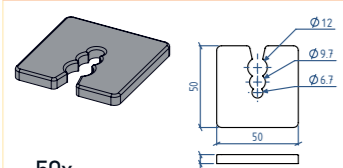

3 PVC Base Profile Finishing Bead - 568.334

ALU SOKKEL

4 ALU Base Profile 50mm -> 200mm - 568312 -> 568320

5 PVC Clip-On Bead For ALU Base Profile - 568.331

TOEBEHOREN ALU / PVC SOKKEL

A ALU Base Profile Connector - 568.311

B Base Profile Spacer 2mm - 568.321

C Base Profile Spacer 5mm - 568.322

D Hammer Plugs 6x80 - 568.326

HOEKPROFIELEN

6 PVC Outside Corner Bead - 567.635

7 PVC Inside Corner Bead - 568.336

8 PVC Flexible Corner Bead - 568.335