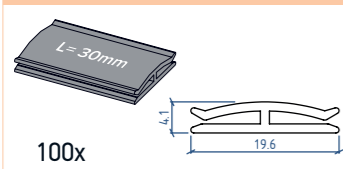

3 PVC Base Profile Finishing Bead - 568.334

ALU SOKKEL

4 ALU Base Profile 50mm -> 200mm - 568312 -> 568320

5 PVC Clip-On Bead For ALU Base Profile - 568.331

TOEBEHOREN ALU / PVC SOKKEL

A ALU Base Profile Connector - 568.311