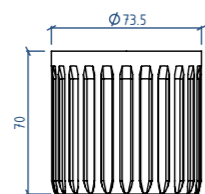

TOEBEHOREN

Fa Expansion Tape Illbruck 15/5-10 - 568.445

5.6m

Fb Expansion Tape Illbruck 30/13-24 - 568.446

5.2m

G Zyrillo EPS Cylinder 70mm - 568.211

10x

H Varir Mounting Block 160x100mm - 568.527