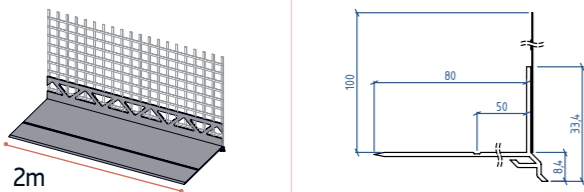

3 PVC Base Profile Finishing Bead - 568.334