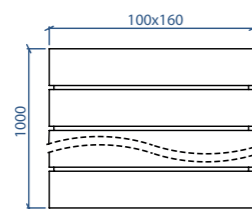

TOEBEHOREN

Fa Expansion Tape Illbruck 15/5-10 - 568.445

5.6m

Fb Expansion Tape Illbruck 30/13-24 - 568.446

5.2m

G Zyrillo EPS Cylinder 70mm - 568.211

10x

H Varir Mounting Block 160x100mm - 568.527