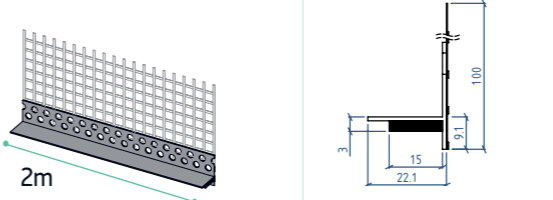

B Base Profile Spacer 2mm - 568.321

C Base Profile Spacer 5mm - 568.322

D Hammer Plugs 6x80 - 568.326

HOEKPROFIELEN

6 PVC Outside Corner Bead - 567.635

7 PVC Inside Corner Bead - 568.336

8 PVC Flexible Corner Bead - 568.335

9 PVC Drip Bead For Curves - 569.432

STOPPROFIEL

10 PVC Stop Profile - 568.340

AANSLUITINGSPROFIEL VOOR RAMEN, DEUREN, VENSTERBANKEN, ...

11a PVC Reveal Bead 2D - 567.648

11b PVC Reveal Bead 2D anthracite - 567.649

12 PVC Premium Reveal Bead 3D - 568.328

13 PVC Sill Connecting Bead Top - 568.342

14 PVC Sill Connecting Bead Bottom - 568.341

15 PVC Shutter Profile - 567.651