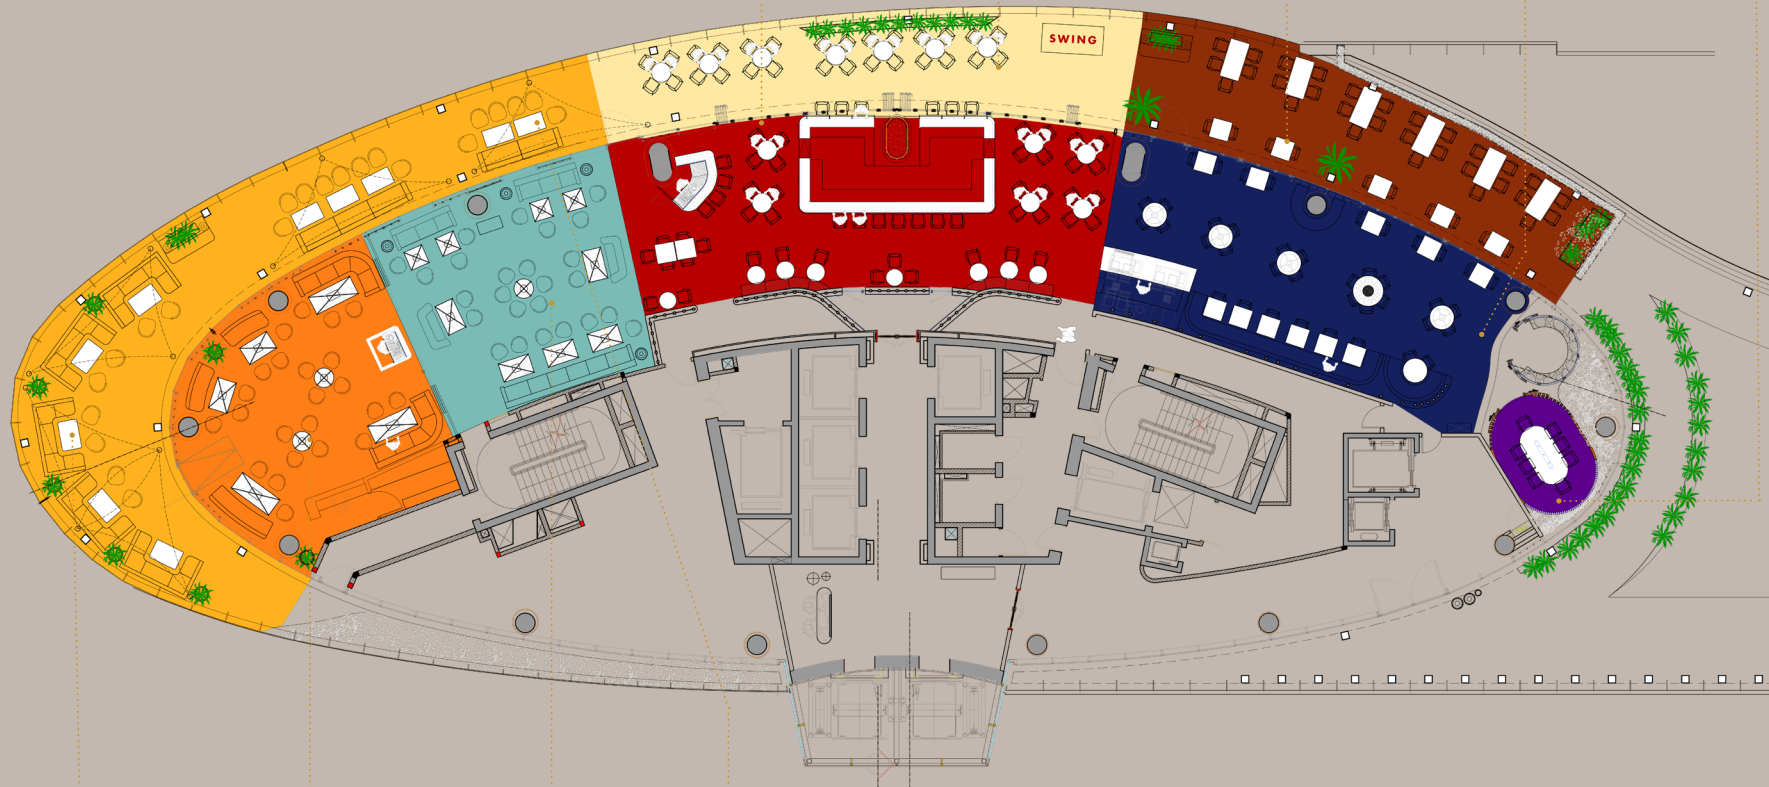

Total Seating Capacity: 50 Guests
Total Standing Capacity: 60 Guests

SKY BAR

CÉ LA VI Sky Bar opens up to a picture-perfect assembly of Dubai's architectural masterpieces with its pièce de résistance Burj Khalifa. Sit back, relax, and sip on delectable cocktails from the bar.

Total Seating Capacity: 98 Guests

Total Standing Capacity: 220 Guests

FLOOR PLAN

Detailed floor plans are available upon

SKYBAR

RESTAURANT

OUTDOOR
Capacity: 34

INDOOR
Capacity: 64

THE TERRACE
Capacity: 50

INDOOR
Capacity: 65

PRIVATE DINING ROOM
Capacity: 10

RESTAURANT
Seating Capacity: 65
Standing Capacity: 110

THE TERRACE
Seating Capacity: 50
Standing Capacity: 60

SKYBAR
Seating Capacity: 98
Standing Capacity: 220

CLUB LOUNGE
Seating Capacity: 160
Standing Capacity: 220

POOL DECK
Seating Capacity: 108
Standing Capacity: 350

VIP LOUNGE OUTDOOR
Capacity: 35

ENCORE CLUB
Capacity: 45

CLUB LOUNGE INDOOR
Capacity: 50

CLUB LOUNGE OUTDOOR
Capacity: 30