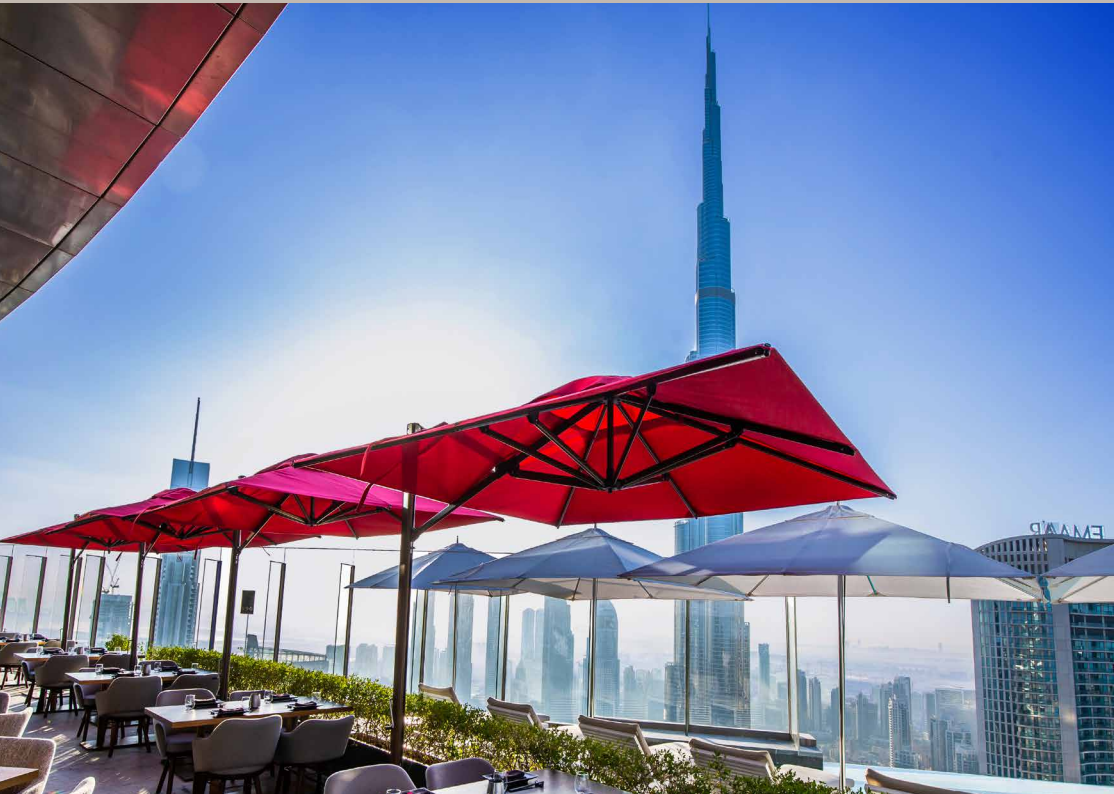

With a combination of curated dinner menus by Chef de Cuisine and wines selected by our distinguished sommeliers set in our contemporary yet elegant surroundings, this is truly an unforgettable dining experience.

Seating Capacity: 65 Guests
Standing Capacity: 110 Guests

RESTAURANT TERRACE

The Terrace is perfect for a more informal al fresco dining event, ideal for smaller to medium-sized groups. It offers a stunning vista overlooking the Sky Bridge infinity pool and an unobstructed view of Burj Khalifa - the ideal way to treat your guests.

Seating Capacity: 50 Guests
Standing Capacity: 60 Guests