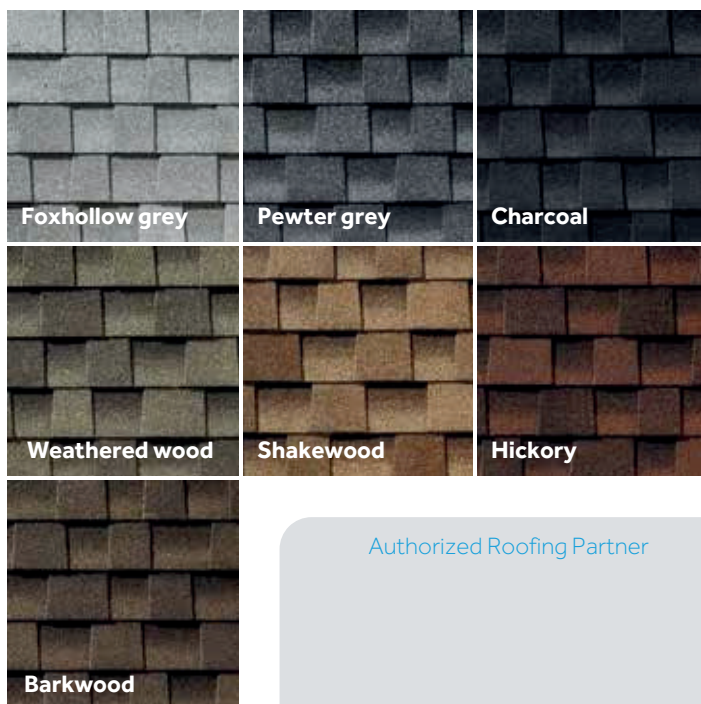

Timberline HDZ

High Definition® Shingles

Millions of families have found shelter and peace of mind under a Timberline® roof

Brought to you in India by

Benefits

- **LayerLock[™] Technology** — Proprietary technology mechanically fuses the common bond between overlapping shingle layers.
- **Upto 99.9% nailing accuracy** — The StrikeZone[™] nailing area is so easy to hit that a roofer placed 999 out of 1,000 nails correctly in our test.¹ shingle layer.
- Our legendary **Dura Grip[™]** Sealant pairs with the smooth microgranule surface of the StrikeZone[™] nailing area for fast tack. Then, an asphalt-to-asphalt monolithic bond cures for durability, strength, and exceptional wind uplift performance.
- **Perfect Finishing Touch** — For the best look, use TimberTex[®] Premium Ridge Cap Shingles or TimberCrest[™] Premium SBS-Modified Ridge Cap Shingles.
- **StainGuard[®] Algae protection** — Helps protect the beauty of your roof against unsightly blue-green algae discoloration.²
- **High Performance** — Designed with Advanced Protection[®] Shingle Technology
- **Seamless compatibility** — The new Timberline[™] HDZ[®] Shingles are compatible with traditional Timberline HD[®] Shingles for the same look and feel. Homeowners and contractors rely on for beauty and endurance.

Available Colours:

Authorized Roofing Partner

Product details:

- Material: Fiberglass asphalt construction
- Dimensions (approx.): 13 1/4" x 39 3/8" (337 x 1,000 mm)
- Exposure: 5 5/8" (143 mm)
- 1 Bundle: 33.3 sqft
- StainGuard[®] Algae Protection²
- Hip/Ridge: TimberTex[®]; TimberCrest[™];
- Seal-A-Ridge[®]; Z[®]Ridge; Ridglass[®]
Starter: Pro-Start[®]; QuickStart[®];
WeatherBlocker[™]