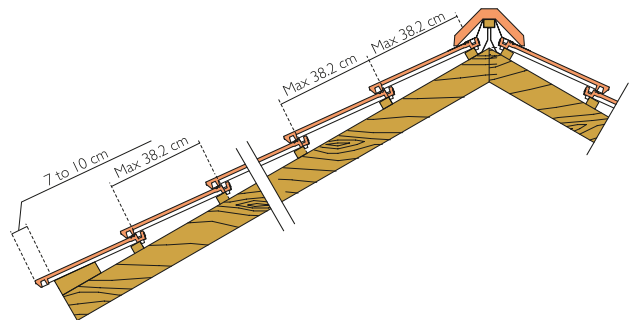

Technical Data

Width & Height	283 mm x 454 mm
Weight	~ 4.0 to 4.5 kg
Batten space	320 to 375 mm
Tile / sqm	11 pcs
Min slope Reqmt	20 Degree

Standard Colours

Grey

Brown

Blackish Grey

Accessories

Ridge

Hip Starter

Universal Verge

Ridge End

3 Way

Ventilation Tile

Roof System Components for perfect finish, water-tightness and heat reflection

Compact Roll to ventilate ridges and hips

Wakaflex for waterproof abutments