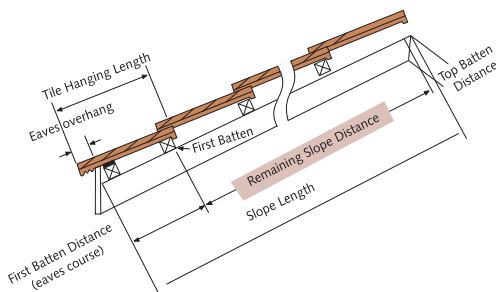

Features

- A unique geometric design
- Excellent smooth finish
- High breaking strength : > 220 kg / cm²
- Low water absorption : < 7 %
- Durable mono and antique colours available

Technical Data

Width & Height	330 mm x 420 mm
Weight / tile	4.6 Kg
Batten space	320 mm to 345 mm
Tile / sqm	9.7 to 10.4 pcs
Min slope Reqmt	20 Degree

Coverage and unit weight of tiles at various slopes

Slope (in degrees)	Minimum overlapping	Maximum batten space	Number of tiles	Unit weight
>20 to <25	100 mm	320 mm	0.97	± 4.25
>25	75 mm	345 mm	0.90	± 3.97

Fittings

Roof System Components for perfect finish, water-tightness and skylight

Visit our exclusive showroom and orientation center,
Monier Roofing Pvt Ltd.
143/C3, Bommasandra industrial area, 1st phase, Bangalore - 560099
Tel : 080 41658016 / 27, Mob: +91 90191 10303, +91 96866 63013
Email : contact.india@bmggroup.com, www.bmggroup.com/in

Authorized Roofing Partner

Monier exclusive showroom at
Kochi : near Oberon mall, Bypass road, Kochi, Kerala.
Mob : +91 98477 93391, +91 98957 77355

- facebook.com/bmggroup.india
- https://twitter.com/bmimonierindia
- Chat @ 90191 10303