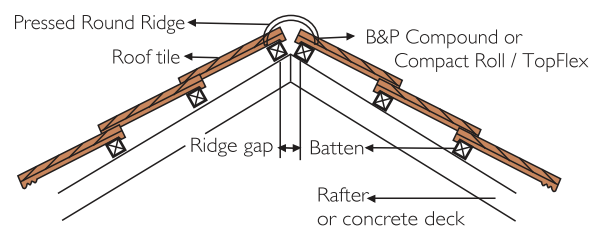

Features

- A unique geometric design
- Excellent smooth finish
- High breaking strength : > 220 kg / cm²
- Low water absorption : < 7 %
- Durable mono and antique colours available

Technical Data

Width & Height	330 mm x 420 mm
Weight / tile	4.6 Kg
Batten space	320 mm to 345 mm
Tile / sqm	9.7 to 10.4 pcs
Min slope Reqmt	20 Degree

Coverage and unit weight of tiles at various slopes

Slope (in degrees)	Minimum overlapping	Maximum batten space	Number of tiles	Unit weight
>20 to <25	100 mm	320 mm	0.97	± 4.25
>25	75 mm	345 mm	0.90	± 3.97

Fittings

Roof System Components for perfect finish, water-tightness and skylight

Visit our exclusive showroom and orientation center,
Monier Roofing Pvt Ltd.
143/C3, Bommasandra industrial area, 1st phase, Bangalore - 560099
Tel : 080 41658016 / 27, Mob: +91 90191 10303, +91 96866 63013
Email : contact.india@bmggroup.com, www.bmggroup.com/in

Authorized Roofing Partner

Monier exclusive showroom at
Kochi : near Oberon mall, Bypass road, Kochi, Kerala.
Mob : +91 98477 93391, +91 98957 77355

- facebook.com/bmggroup.india
- https://twitter.com/bmimonierindia
- Chat @ 90191 10303