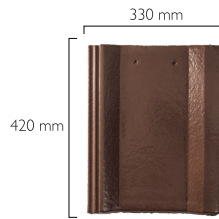

## Features

- A unique geometric design
- Excellent smooth finish
- High breaking strength : > 220 kg / cm<sup>2</sup>
- Low water absorption : < 7 %
- Durable mono and antique colours available