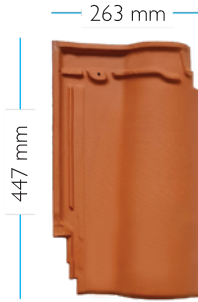

**Technical Data**

Width & Height	447 mm x 263 mm
Weight / tile	3.2 kg
Tile / sqm	12.5 pcs
Min slope Reqmt	20 Degree
Batten space	345 mm to 360 mm

*\*These values are given for information purposes only and may be subject to change*