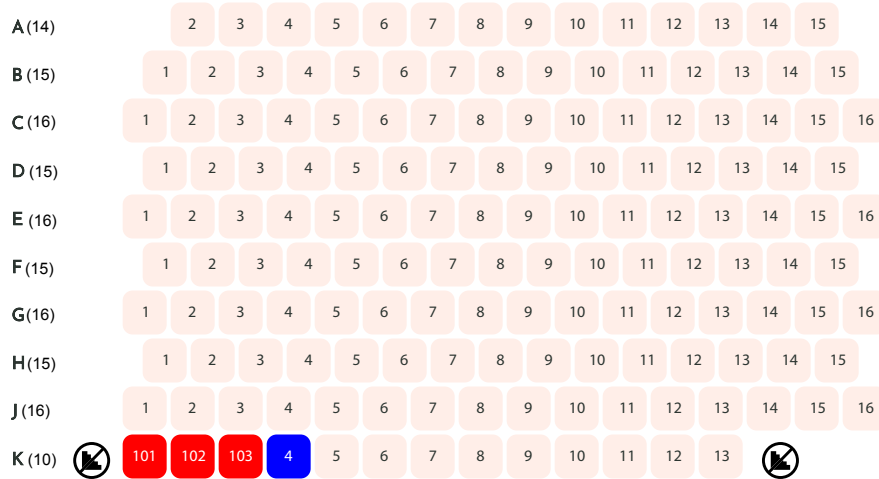

SCREEN

◀ ENTRANCE/  
EXIT

**Cinema 4**  
Paul & Leah Atkinson  
Family Cinema

**3rd Floor**

- Accessible Space
- Companion
-  Does not require stairs for access

**TOTAL - 148 Seats**  
(Excludes Accessible / Jumpseats + BOX Seats)