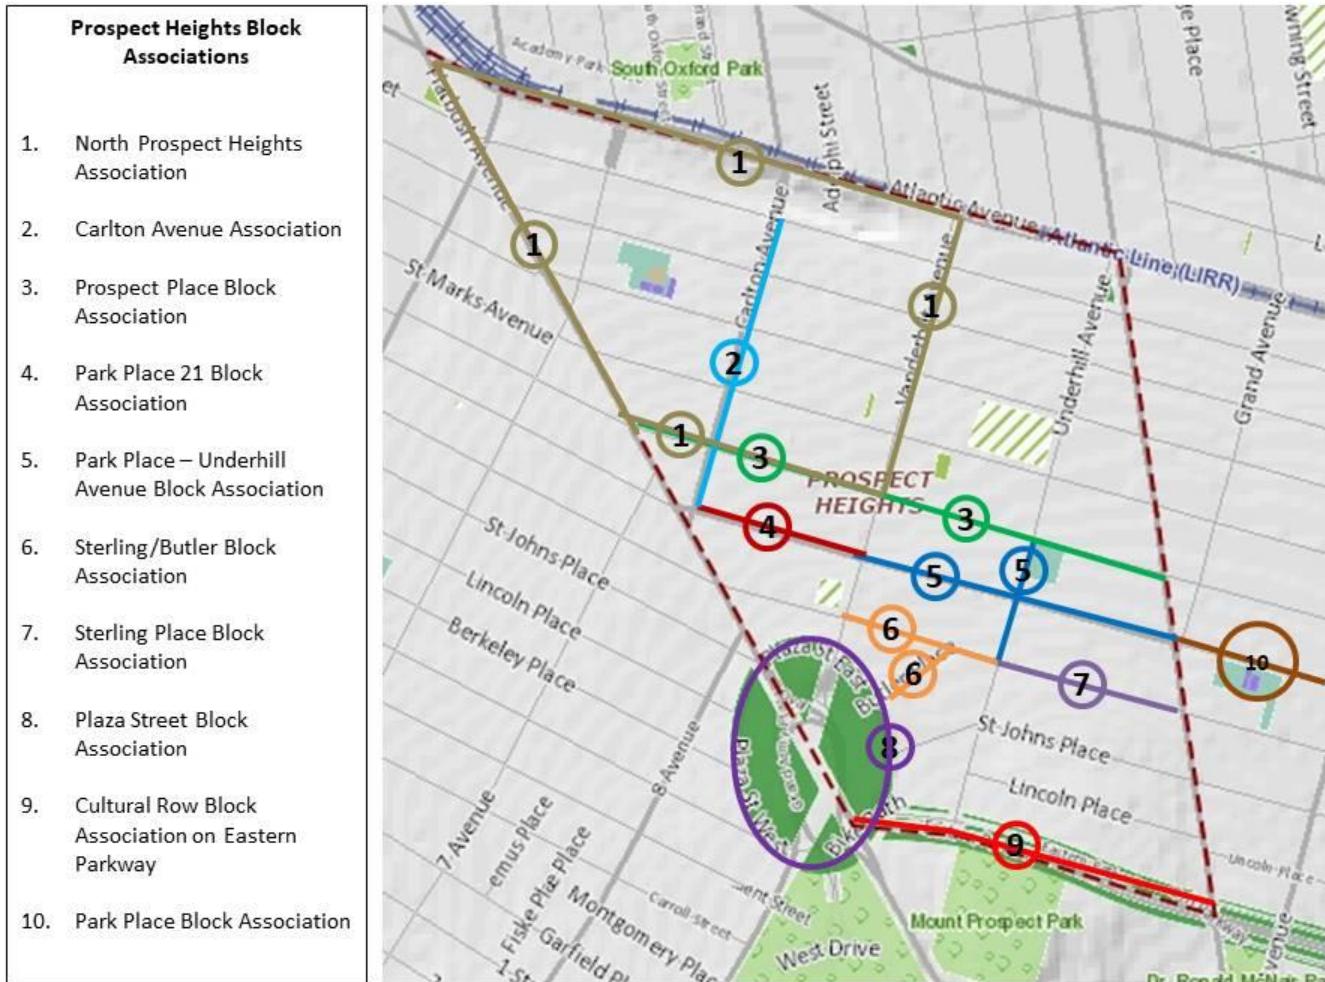

Prospect Heights Block Associations with contact information

1. North Prospect Heights Association

- multi-block coverage area:
 - Southern boundary: Prospect from Flatbush to Vanderbilt
 - Northern boundary: Atlantic from Flatbush to Vanderbilt
 - Western boundary: Flatbush from St. Marks to Atlantic
 - Eastern boundary: Vanderbilt from St. Marks to Atlantic
- Alyssa Keil (President)
- Leslie Dann, Peter Krashes, Michael Rogers (Secretary and Communications Officers)
- Email address is northprospectheights@gmail.com
- Facebook page is <https://www.facebook.com/nphaBK/>
- Website is <http://www.northprospectheights.org/>