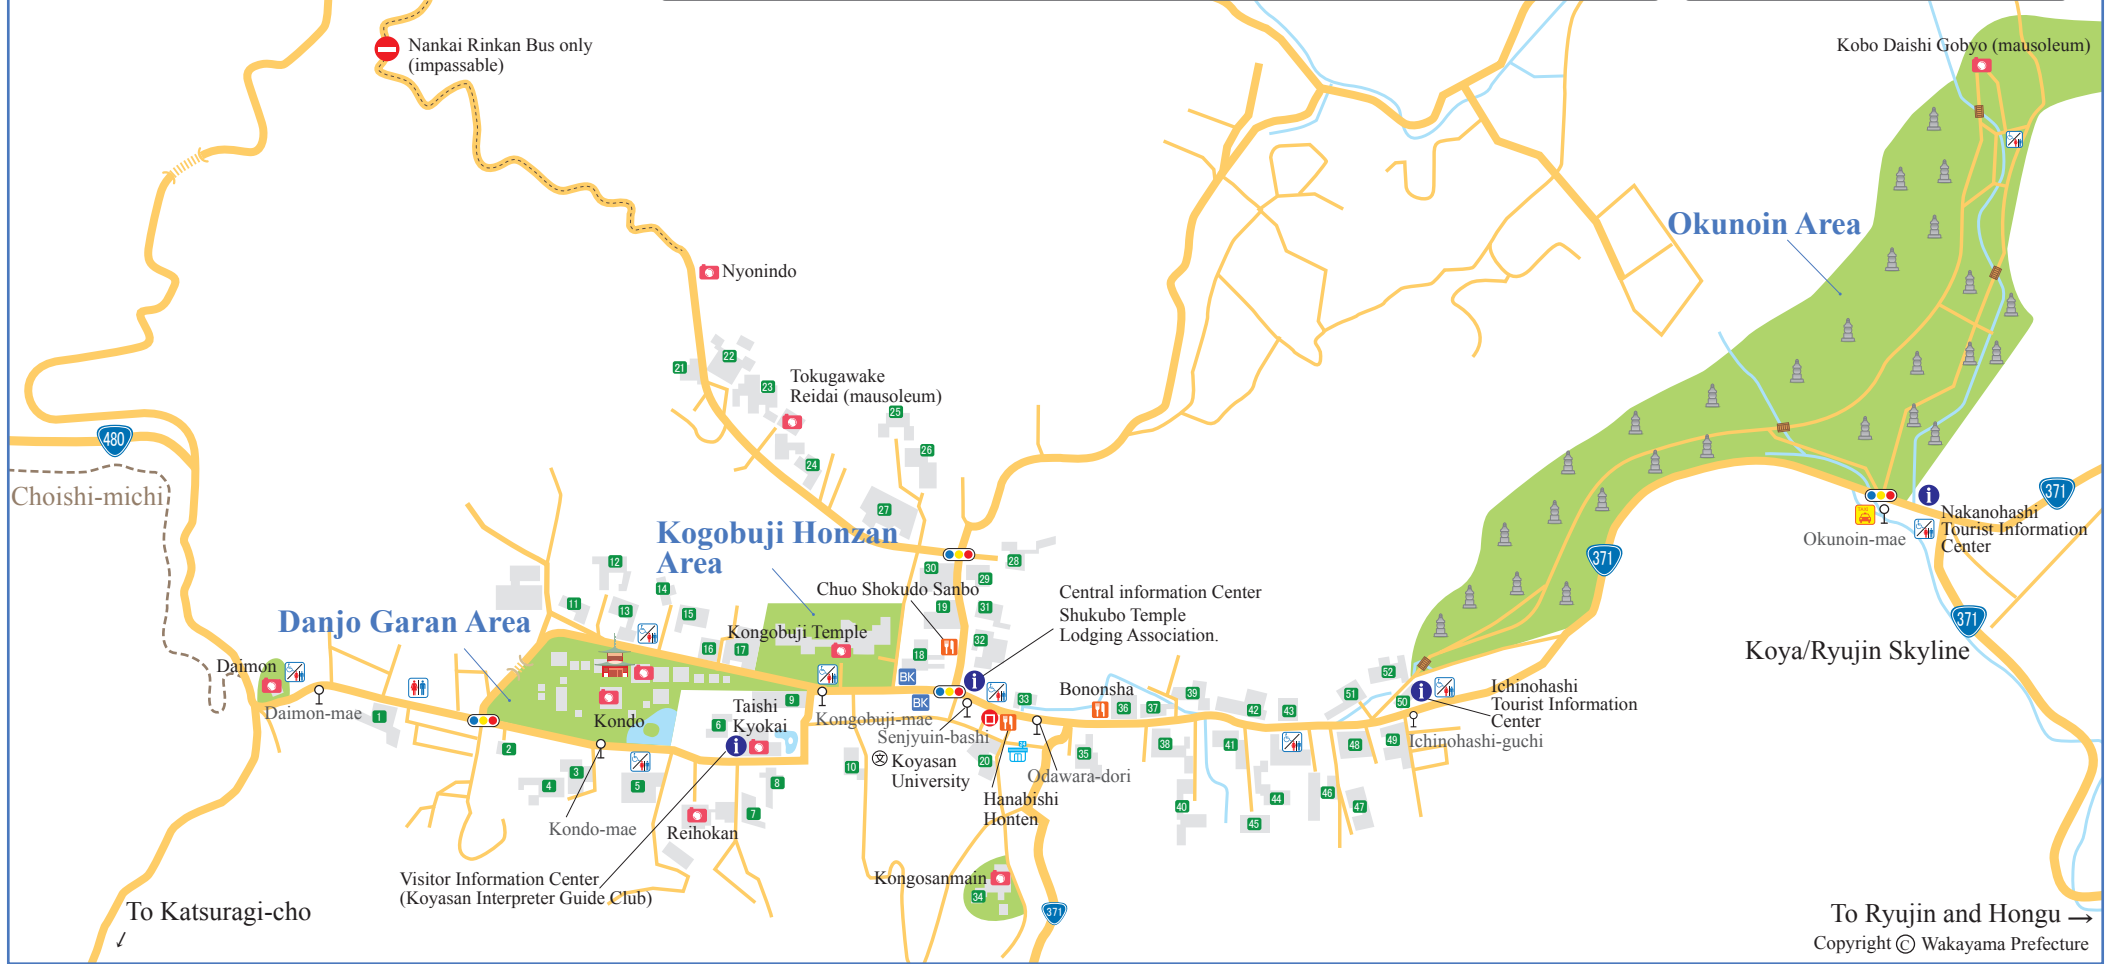

Koyasan Map

Nankai Koya Line
(Koyasan Cable Car Line)
南海高野線
(高野山ケーブル)

↑ To Osaka

List of Shukubo temples (Temple lodgings)

1 Sainanin	10 Tentokuin	19 Ichijoin	28 Hongakuin	37 Jofukuin	46 Daimyoin
2 Hoonin	11 Shochiin	20 Annyoin	29 Muryokoin	38 Jimyoin	47 Komyoin
3 Yochiin	12 Hojoin	21 Haryoin	30 Honnoin	39 Sanboin	48 Ekoin
4 Hokiin	13 Saizenin	22 Reng ejoin	31 Fumonin	40 Fudoin	49 Kumagajji
5 Henjosenin	14 Myooin	23 Nishimuroin	32 Fugenin	41 Kitamuroin	50 Hozenin
6 Zofukuin	15 Ryukoin	24 Nanin	33 Takamuroin	42 Henjokoin	51 Sekishoin
7 Jojuin	16 Shinnoin	25 Kodaiin	34 Kongosanmaiin	43 Jizoin	52 Shojoshinin
8 Shakamonin	17 Sojiin	26 Ryusenin	35 Saimonin	44 Mitsugonin	
9 Jokiin	18 Rengein	27 Fukuchiin	36 Daienin	45 Jochiin	

Legend Symbol

Sightseeing Spot	National Road
Restaurant	Bus Stop
Hot Spring	Tourist Information Center
Hotel	Post Office
Restroom	Currency Exchange
Disabled Restroom	Bank
Taxi Stand	Convenience Stores
Memorial tower	School
	Traffic Light

To Ryujin and Hongu →
Copyright © Wakayama Prefecture