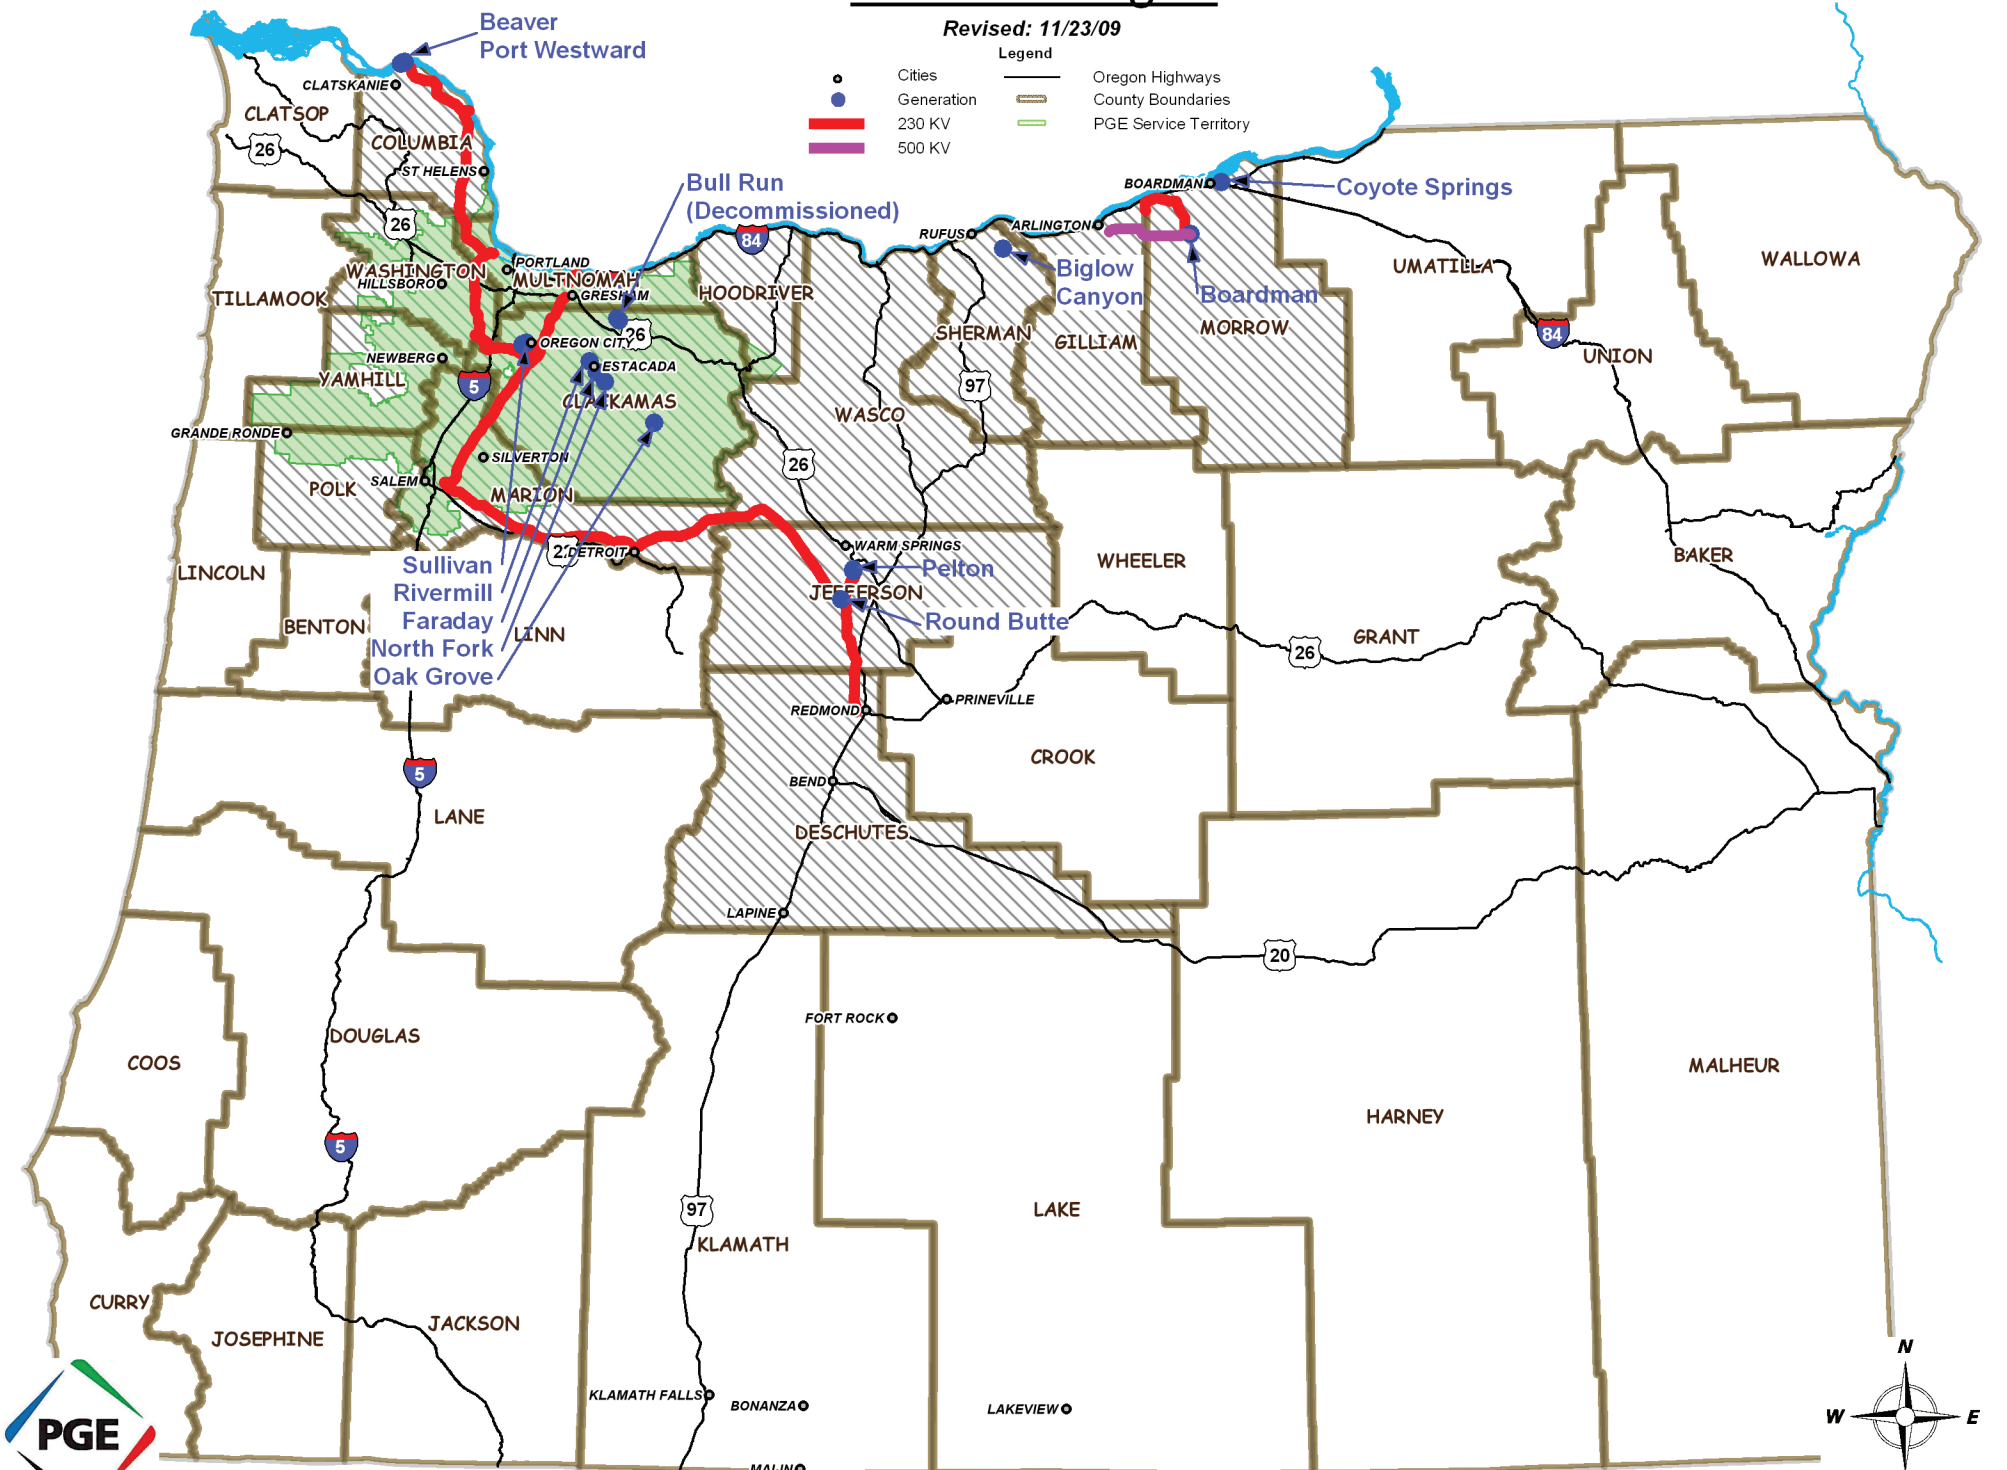

PGE In Oregon

Revised: 11/23/09

Legend

- Cities
- Generation
- 230 KV
- 500 KV
- Oregon Highways
- County Boundaries
- PGE Service Territory

© COPYRIGHT PORTLAND GENERAL ELECTRIC
ALL RIGHTS RESERVED

G:\OUTPUT\GEO\SPATIAL\GeoWorkspaces\PGE Service\PGEInOregon.gws