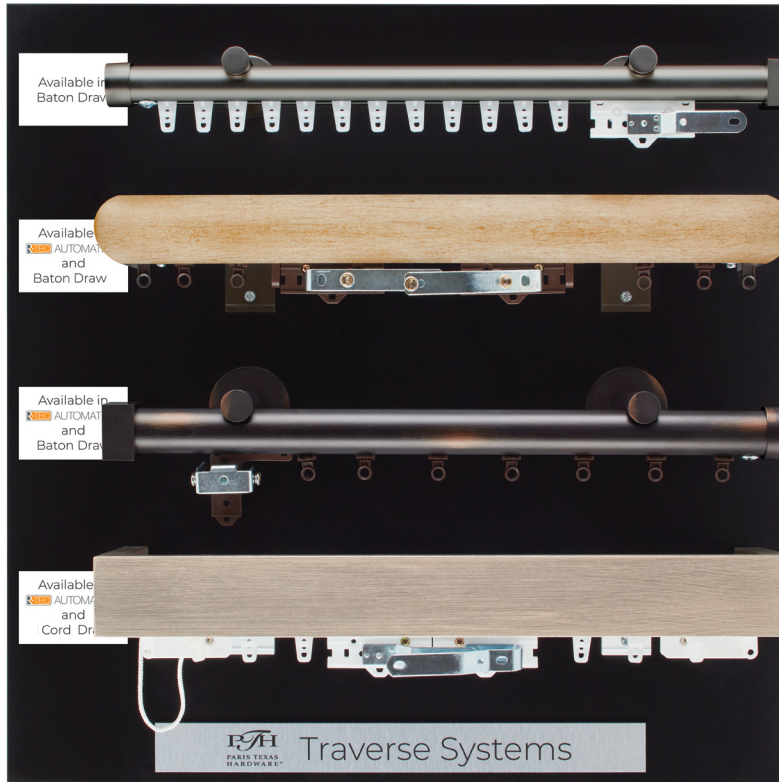

# FABRICUT®

PARIS TEXAS HARDWARE™

**1 1/8" Metal Traverse System**

- QS118EMEC Emery End Cap (L)
- QS118EVEC Evan End Cap (R)
- Pinch Pleat
- One-Way Left Draw
- Baton Draw Track
- CZ Charcoal Zinc

**1 3/8" Metal Traverse System**

- PO138ASEC Asher End Cap (L)
- PO138AIEC Ainsley End Cap (R)
- Ripplefold
- One-Way Right Draw
- Baton Draw Track
- NAB New Age Bronze

**Heavy Duty Traverse System**

- CSPTHB214WF
- 1 7/8" Slim Round Smooth Fascia
- Mitered Returns
- Ripplefold
- Center Draw
- Baton Draw Track
- STA Stardust

**Heavy Duty Traverse System**

- CSPTHC214WF
- 2 1/4" Flat Smooth Fascia
- Mitered Returns
- Pinch Pleat
- Center Draw
- Corded Track
- HA Halo

**1903 - PTH 2022 Traverse Wall Display**

24" H x 24" W x 6" Deep

Wall Mount