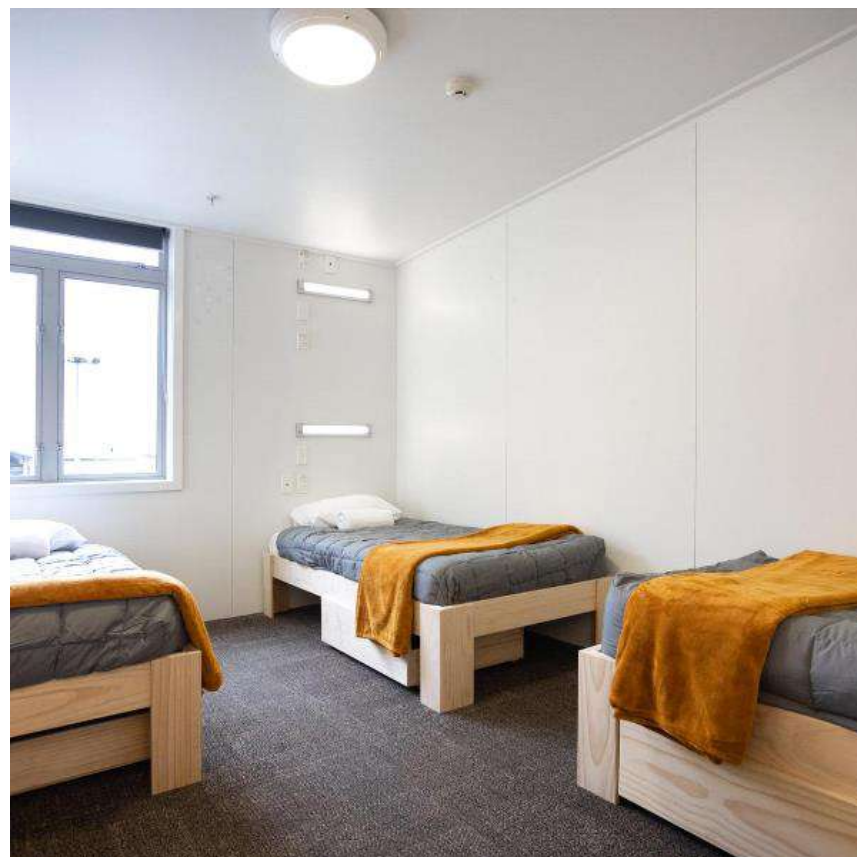

The Brownston

The Brownston is luxury hostel accommodation right in the heart of Wanaka.

2 nights pre and post course are included in costs.

Free airport transfers from Queenstown can be provided if you arrive 2 nights prior to your course starting.

Course	Nights	Check In	Check Out	3 Bed Dorm Share	Ensuite Twin Share
Short & Sweet June L1 Ski	17	13-Jun	30-Jun	$765	$935
Short & Sweet July L1 Ski / Snowboard	23	5-Jul	28-Jul	$1,035	$1,265
L2 Ski	47	2-Aug	18-Sep	$2,115	$2,585
L2 Snowboard	46	2-Aug	17-Sep	$2,070	$2,530
Full Send June Ski L1 + L2	97	13-Jun	18-Sep	$4,365	$5,335
Full Send July Ski L1 + L2	75	5-Jul	18-Sep	$3,375	$4,125
Full Send July Snowboard L1 + L2	74	5-Jul	17-Sep	$3,330	$4,070
L3 Ski / Snowboard	50	2-Aug	21-Sep	$2,250	$2,750

3 BED DORM