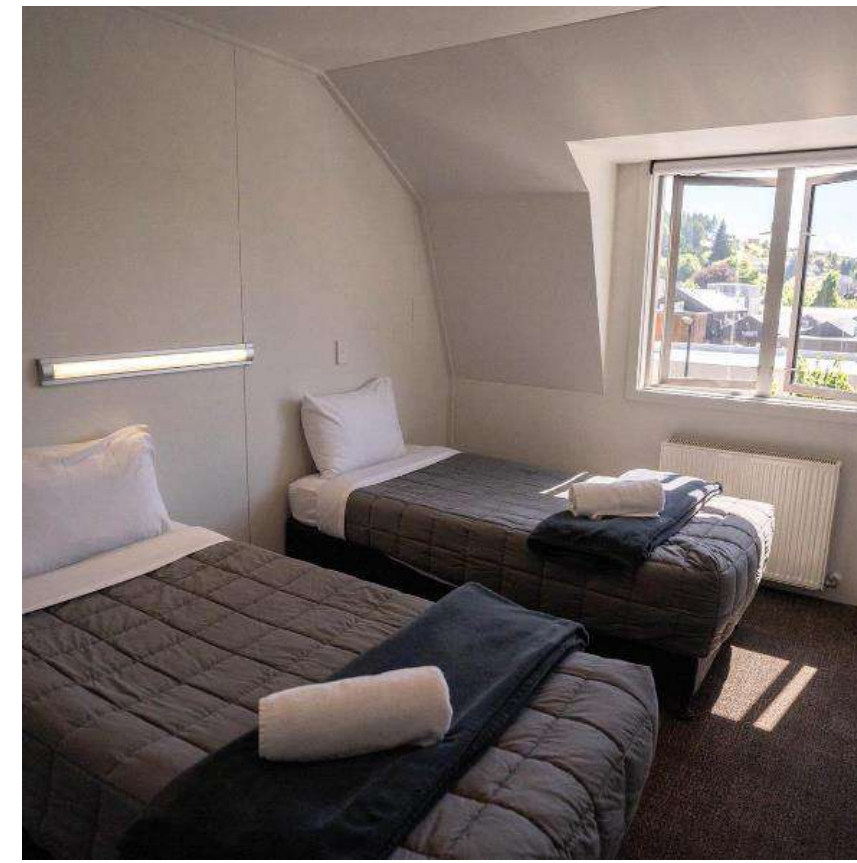

ENSUITE - TWIN SHARE