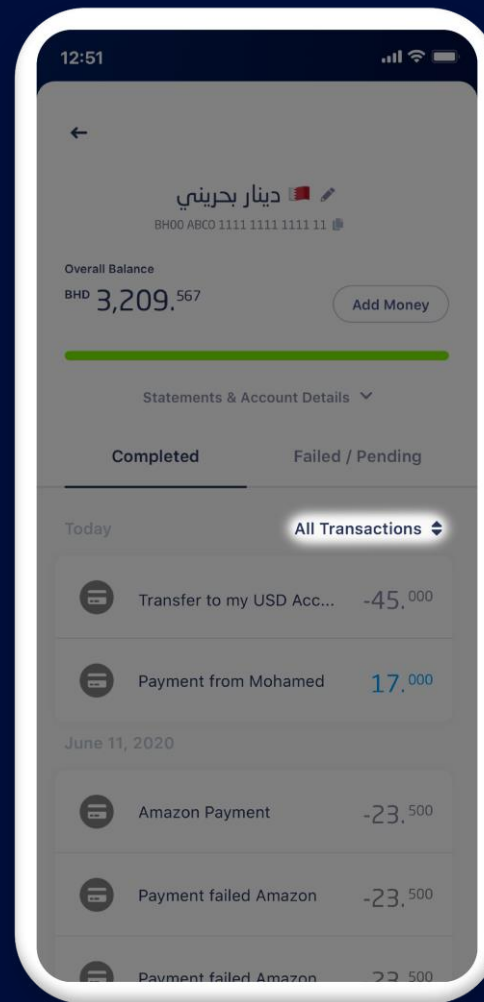

How to Filter your transactions

+973 17123456
www.ilabank.com

Select the account you want to filter

Tap on 'All Transactions'

Choose the preferred filter to apply