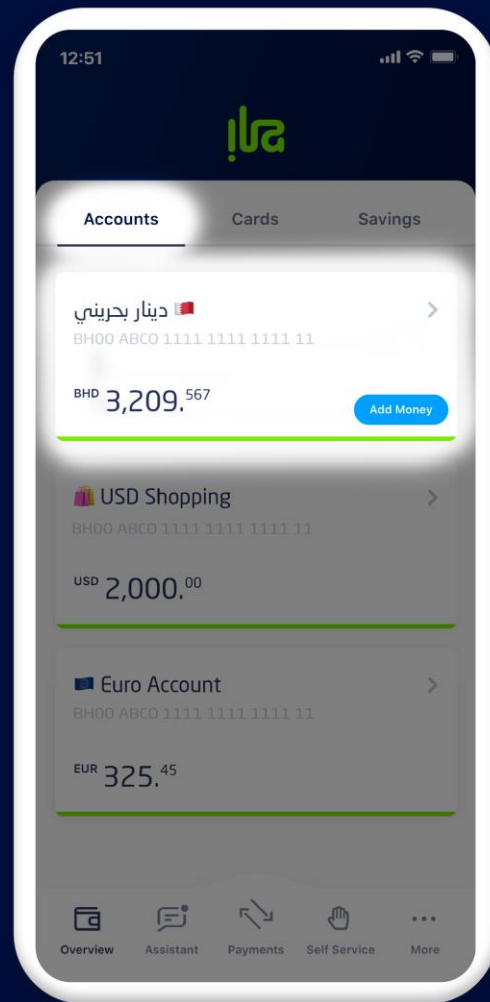

How to Filter your transactions

+973 17123456
www.ilabank.com

Select the account you want to filter

Tap on 'All Transactions'

Choose the preferred filter to apply