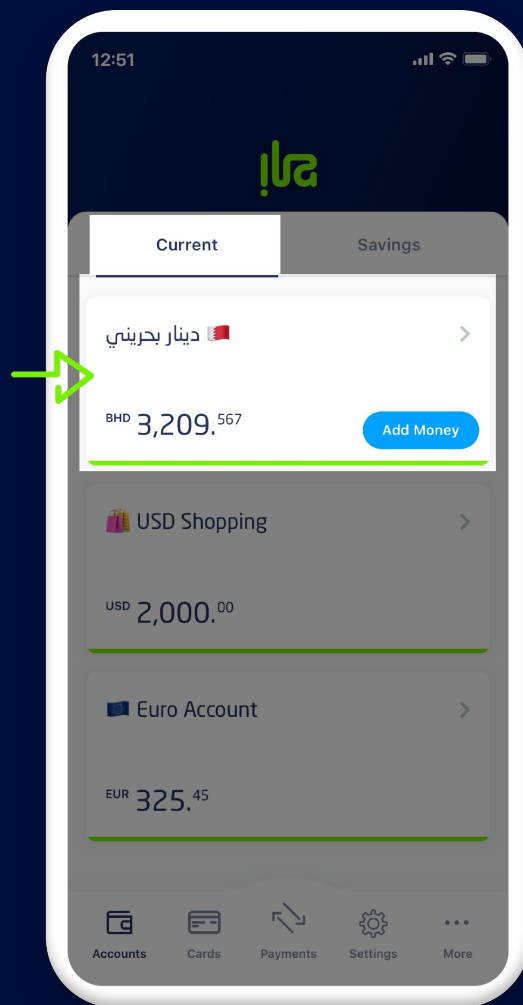

How to Filter your transactions

+973 17123456
www.ilabank.com

Select the account you want to
filter

Tap on 'All Transactions'

Choose the preferred filter to apply