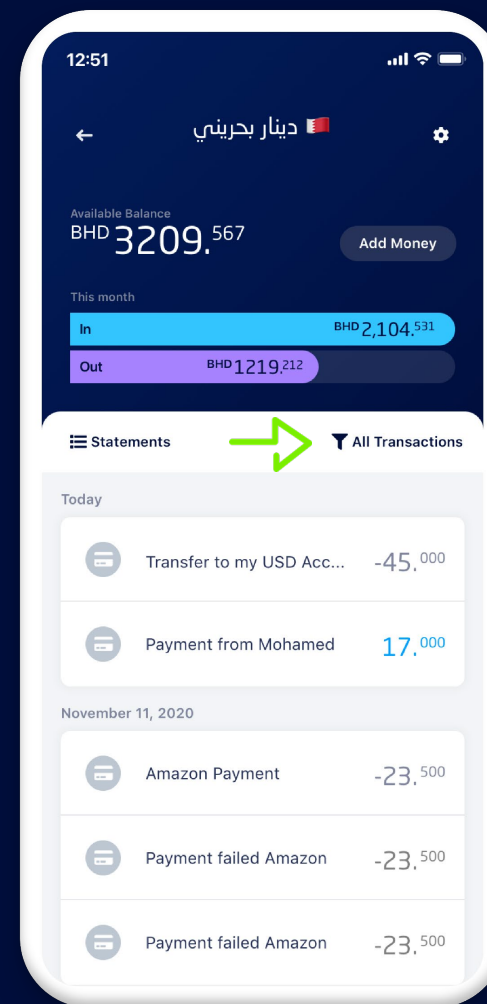

How to Filter your transactions

+973 17123456
www.ilabank.com

Select the account you want to
filter

Tap on 'All Transactions'

Choose the preferred filter to apply