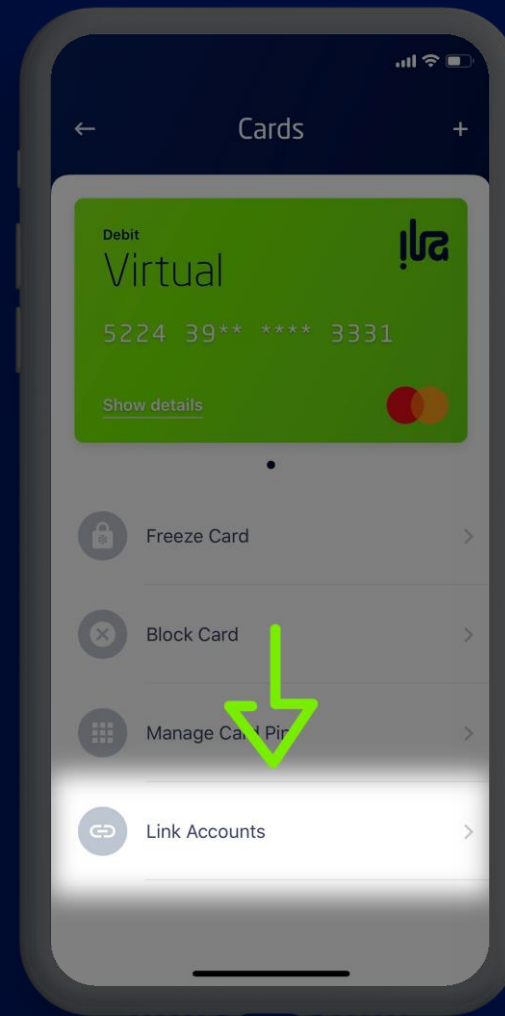

How to Link a foreign currency to your card

+973 1712346
www.ilabank.com

Select the card you want to
link foreign currencies to

Tap on 'Link Account'

Select a Currency