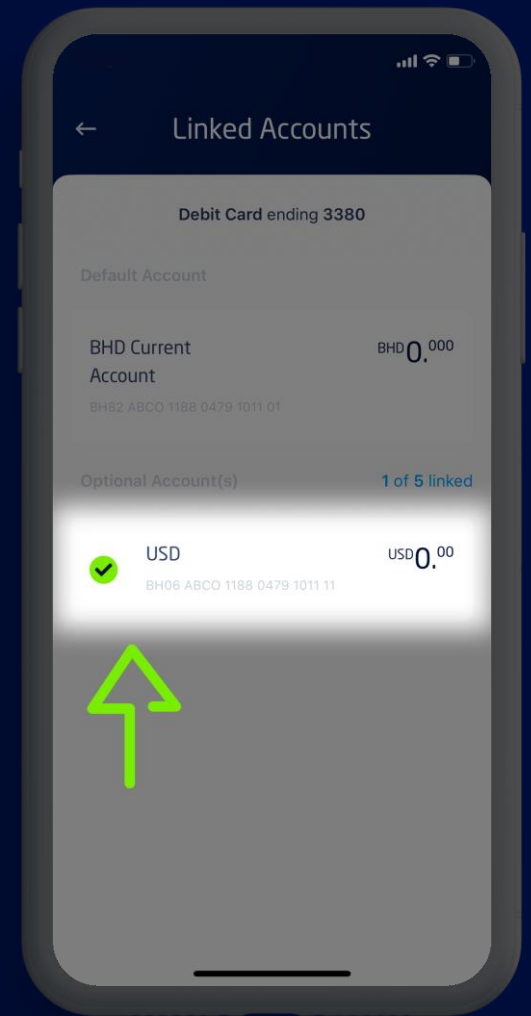

How to Link a foreign currency to your card

+973 1712346
www.ilabank.com

Select the card you want to
link foreign currencies to

Tap on 'Link Account'

Select a Currency