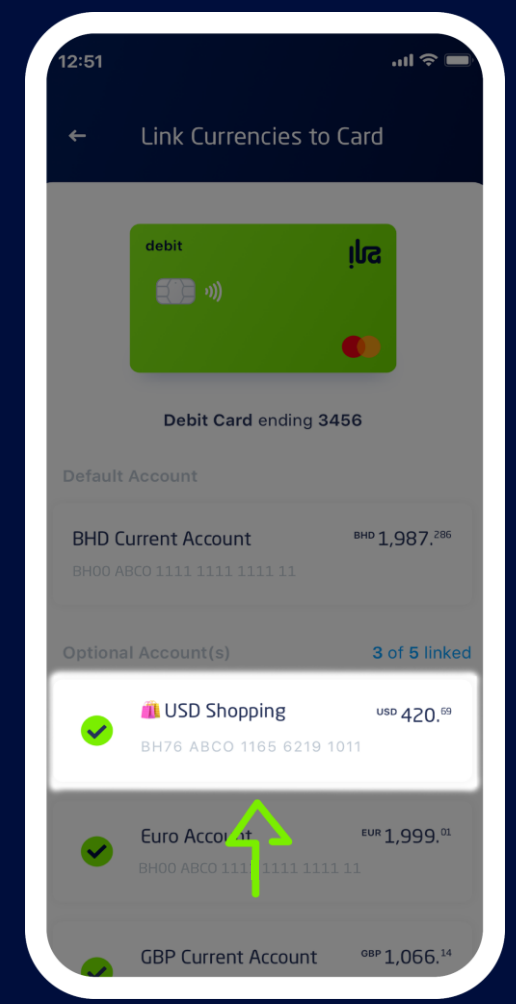

How to Link a foreign currency to your card

+973 17123456
www.ilabank.com

Select the card you want to link foreign currencies to

Tap on 'Link currencies to card'

Select a currency to link to your card